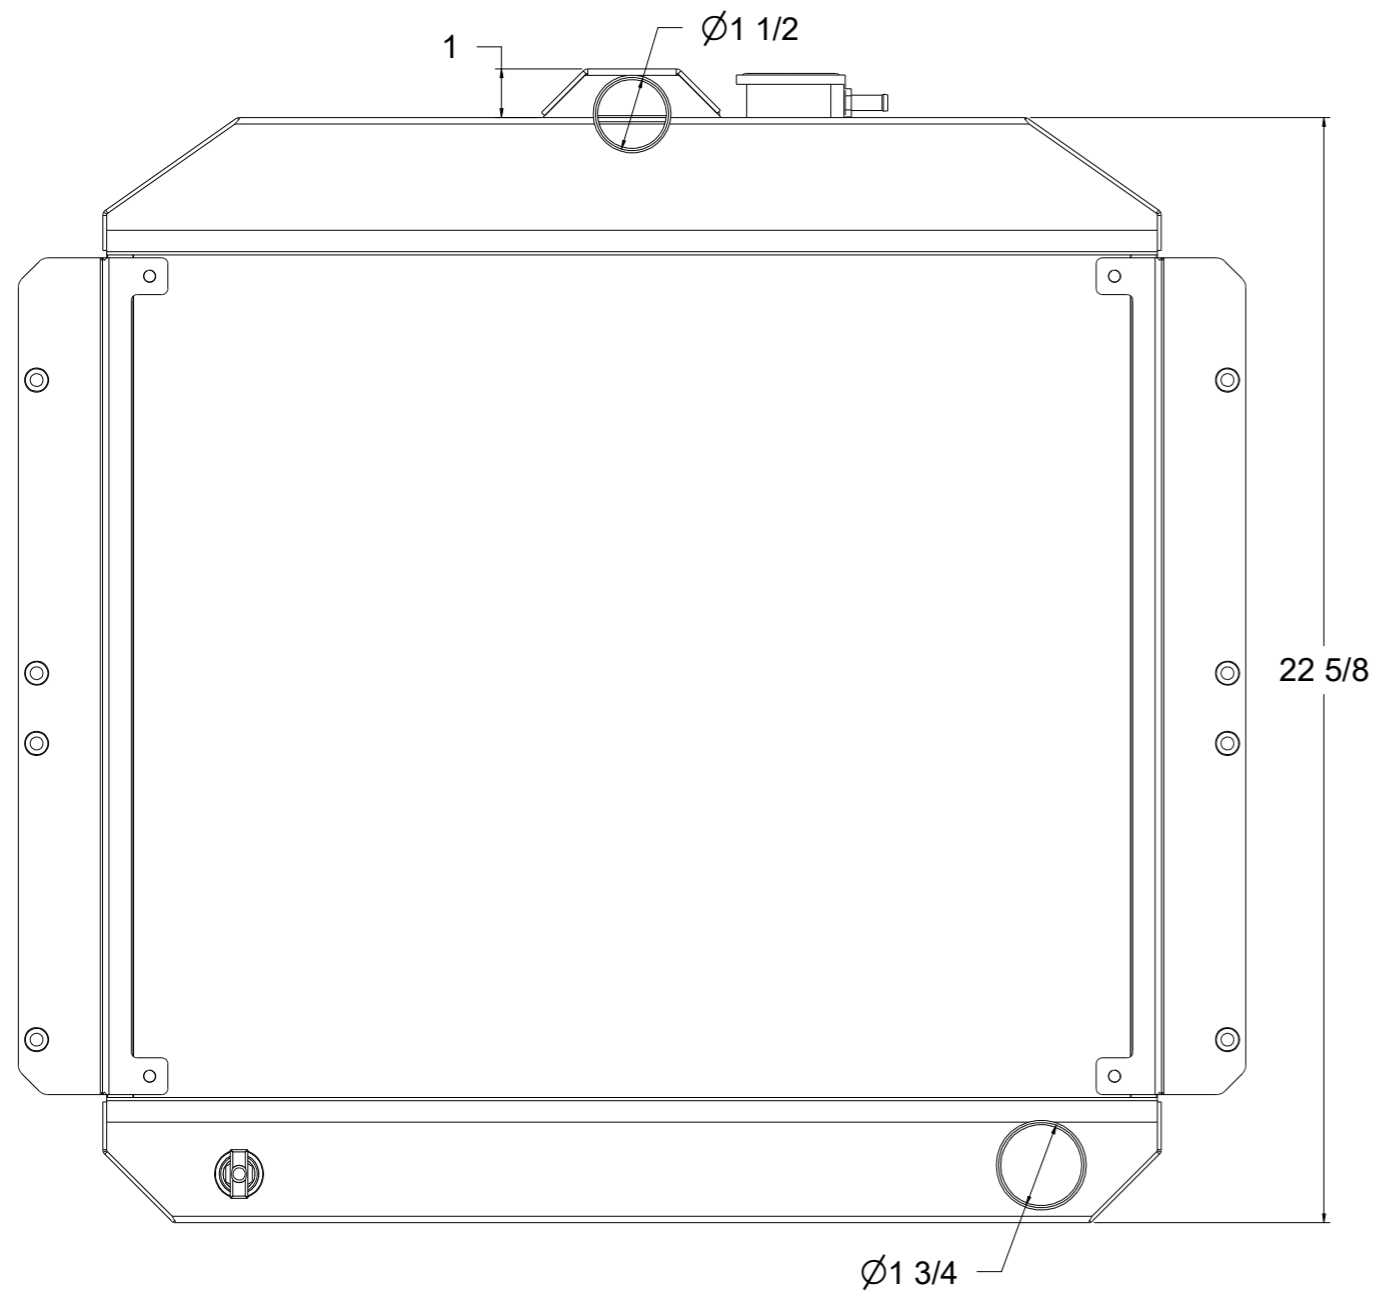

SKU #	Transmission	Core Size
1-10024-100	Manual	Standard (2 Rows Of 1" Tubes)
1-10024-200	Manual	Upgraded (2 Rows Of 1.25" Tubes)

Wizard
cooling
 Custom Aluminum Radiators
www.wizardcooling.com

Contact Us:
 716-655-6760

Part Number
1-10024-Radiator