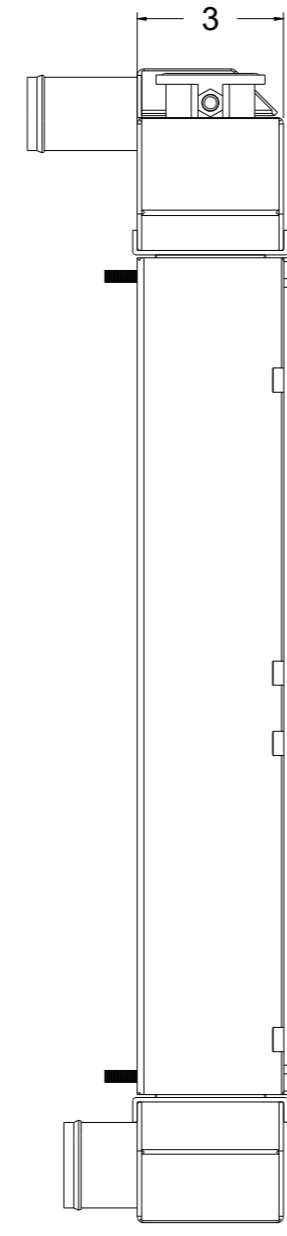

SKU #	Transmission	Core Size
1-10024-100	Manual	Standard (2 Rows Of 1" Tubes)
1-10024-200	Manual	Upgraded (2 Rows Of 1.25" Tubes)

Wizard
cooling
 Custom Aluminum Radiators
www.wizardcooling.com

Contact Us:
 716-655-6760

Part Number
1-10024-Radiator