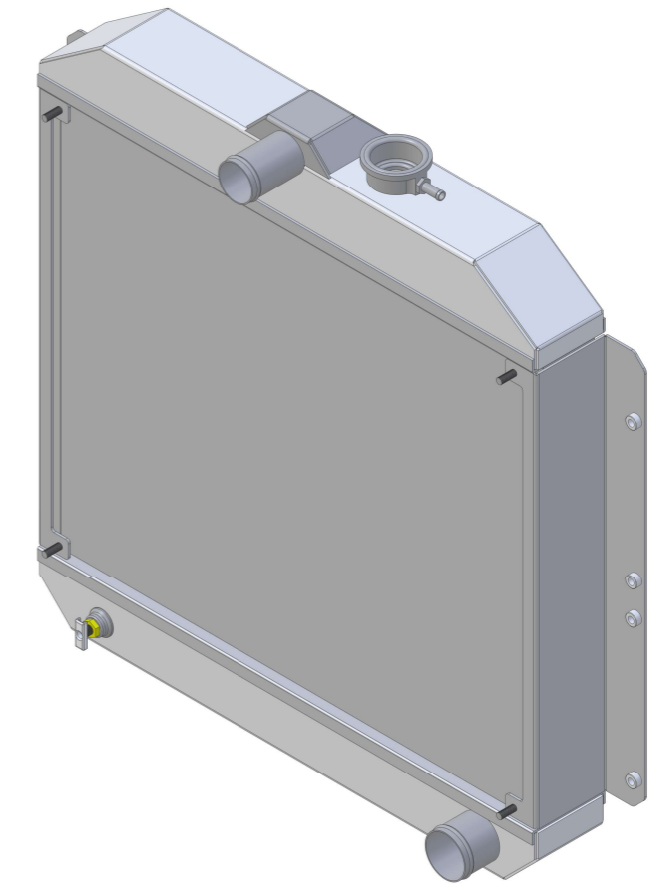

SKU #	Transmission	Core Size
1-10024-100	Manual	Standard (2 Rows Of 1" Tubes)
1-10024-200	Manual	Upgraded (2 Rows Of 1.25" Tubes)

Wizard
cooling
 Custom Aluminum Radiators
www.wizardcooling.com

Contact Us:
 716-655-6760

Part Number
1-10024-Radiator