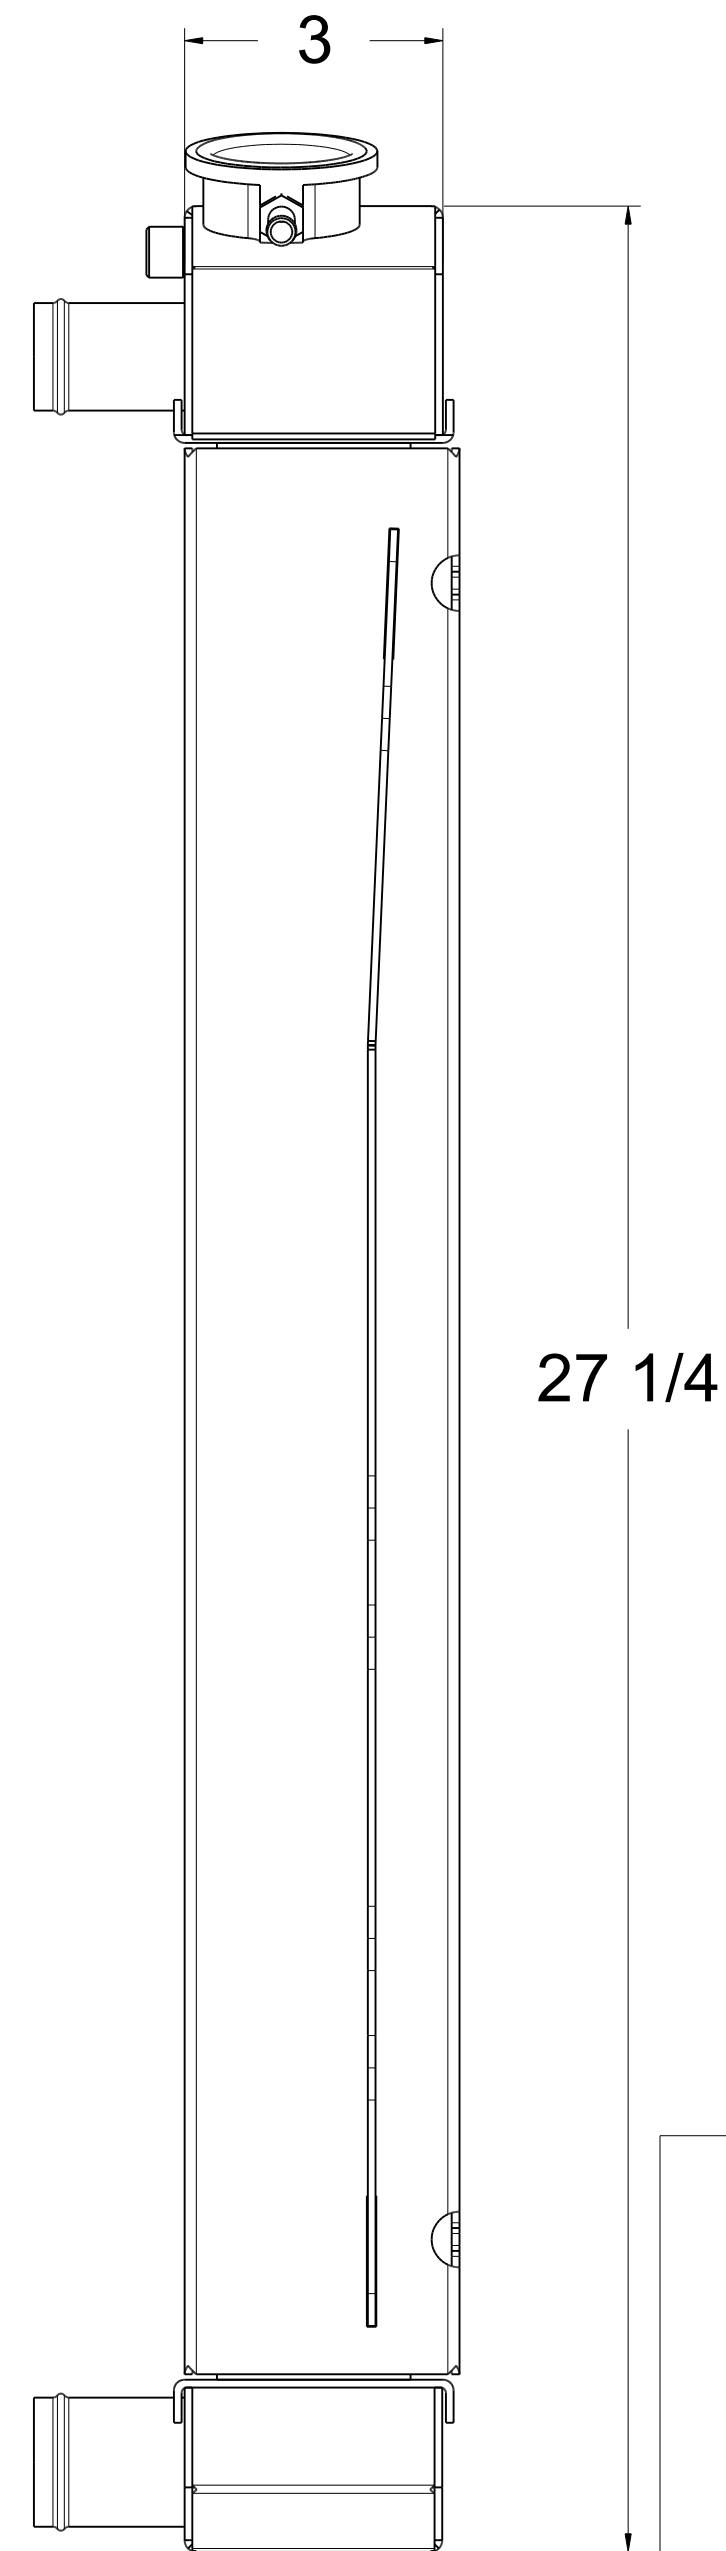

SKU #	Transmission	Core Size
1-10518-100LS	Manual	Standard (2 Rows Of 1" Tubes)
1-10518-110LS	Automatic	
1-10518-200LS	Manual	Upgraded (2 Rows Of 1.25" Tubes)
1-10518-210LS	Automatic	

Wizard
cooling
Custom Aluminum Radiators
www.wizardcooling.com

Contact Us:
716-655-6760

Part Number
1-10518-LS Radiator