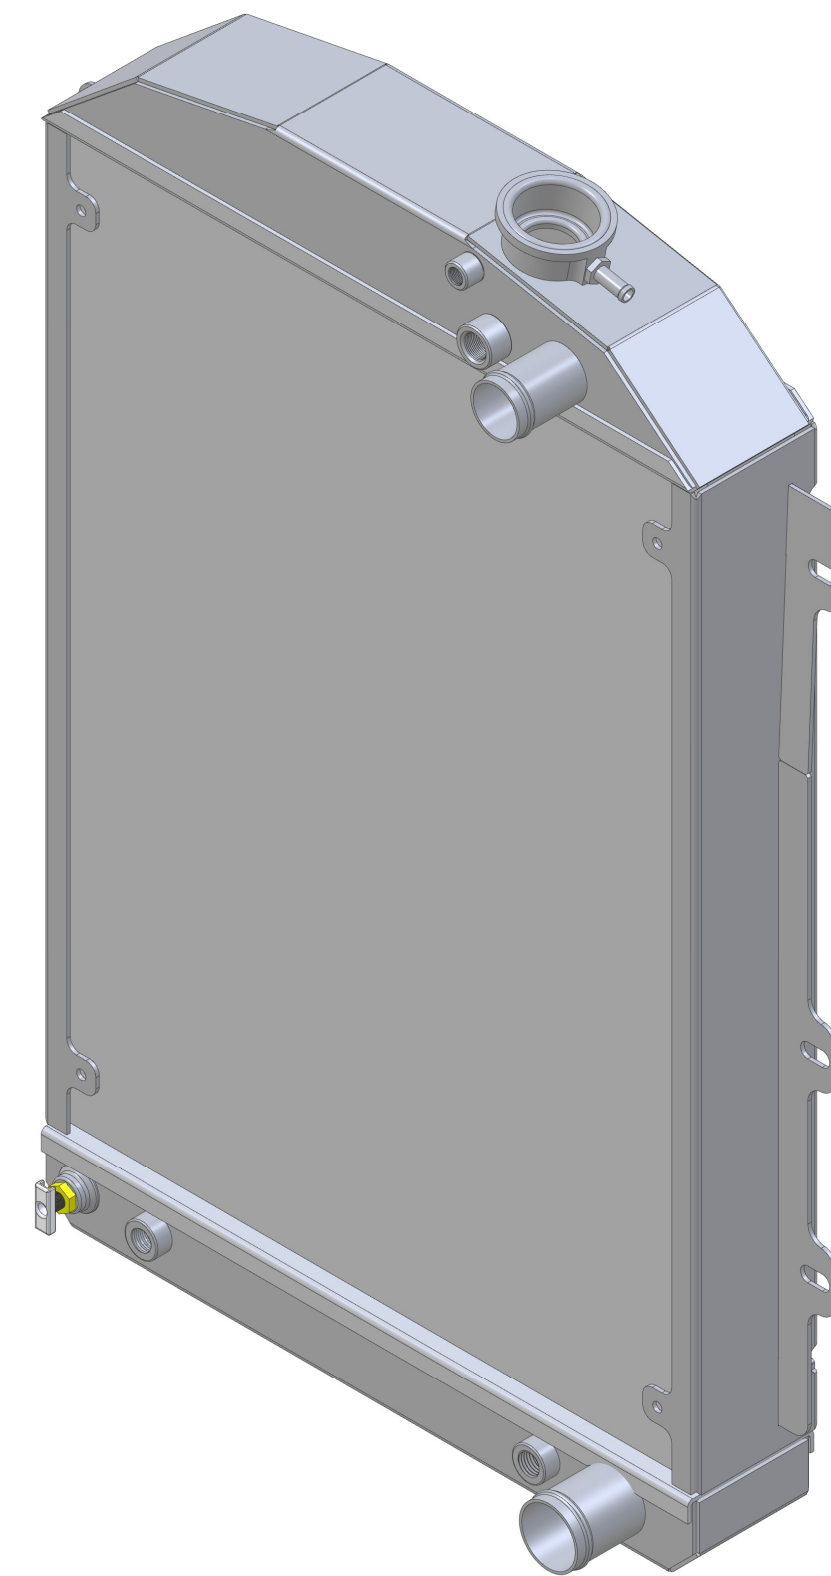

SKU #	Transmission	Core Size
1-10518-100LS	Manual	Standard (2 Rows Of 1" Tubes)
1-10518-110LS	Automatic	
1-10518-200LS	Manual	Upgraded (2 Rows Of 1.25" Tubes)
1-10518-210LS	Automatic	

Wizard
cooling
Custom Aluminum Radiators
www.wizardcooling.com

Contact Us:
716-655-6760

Part Number
1-10518-LS Radiator