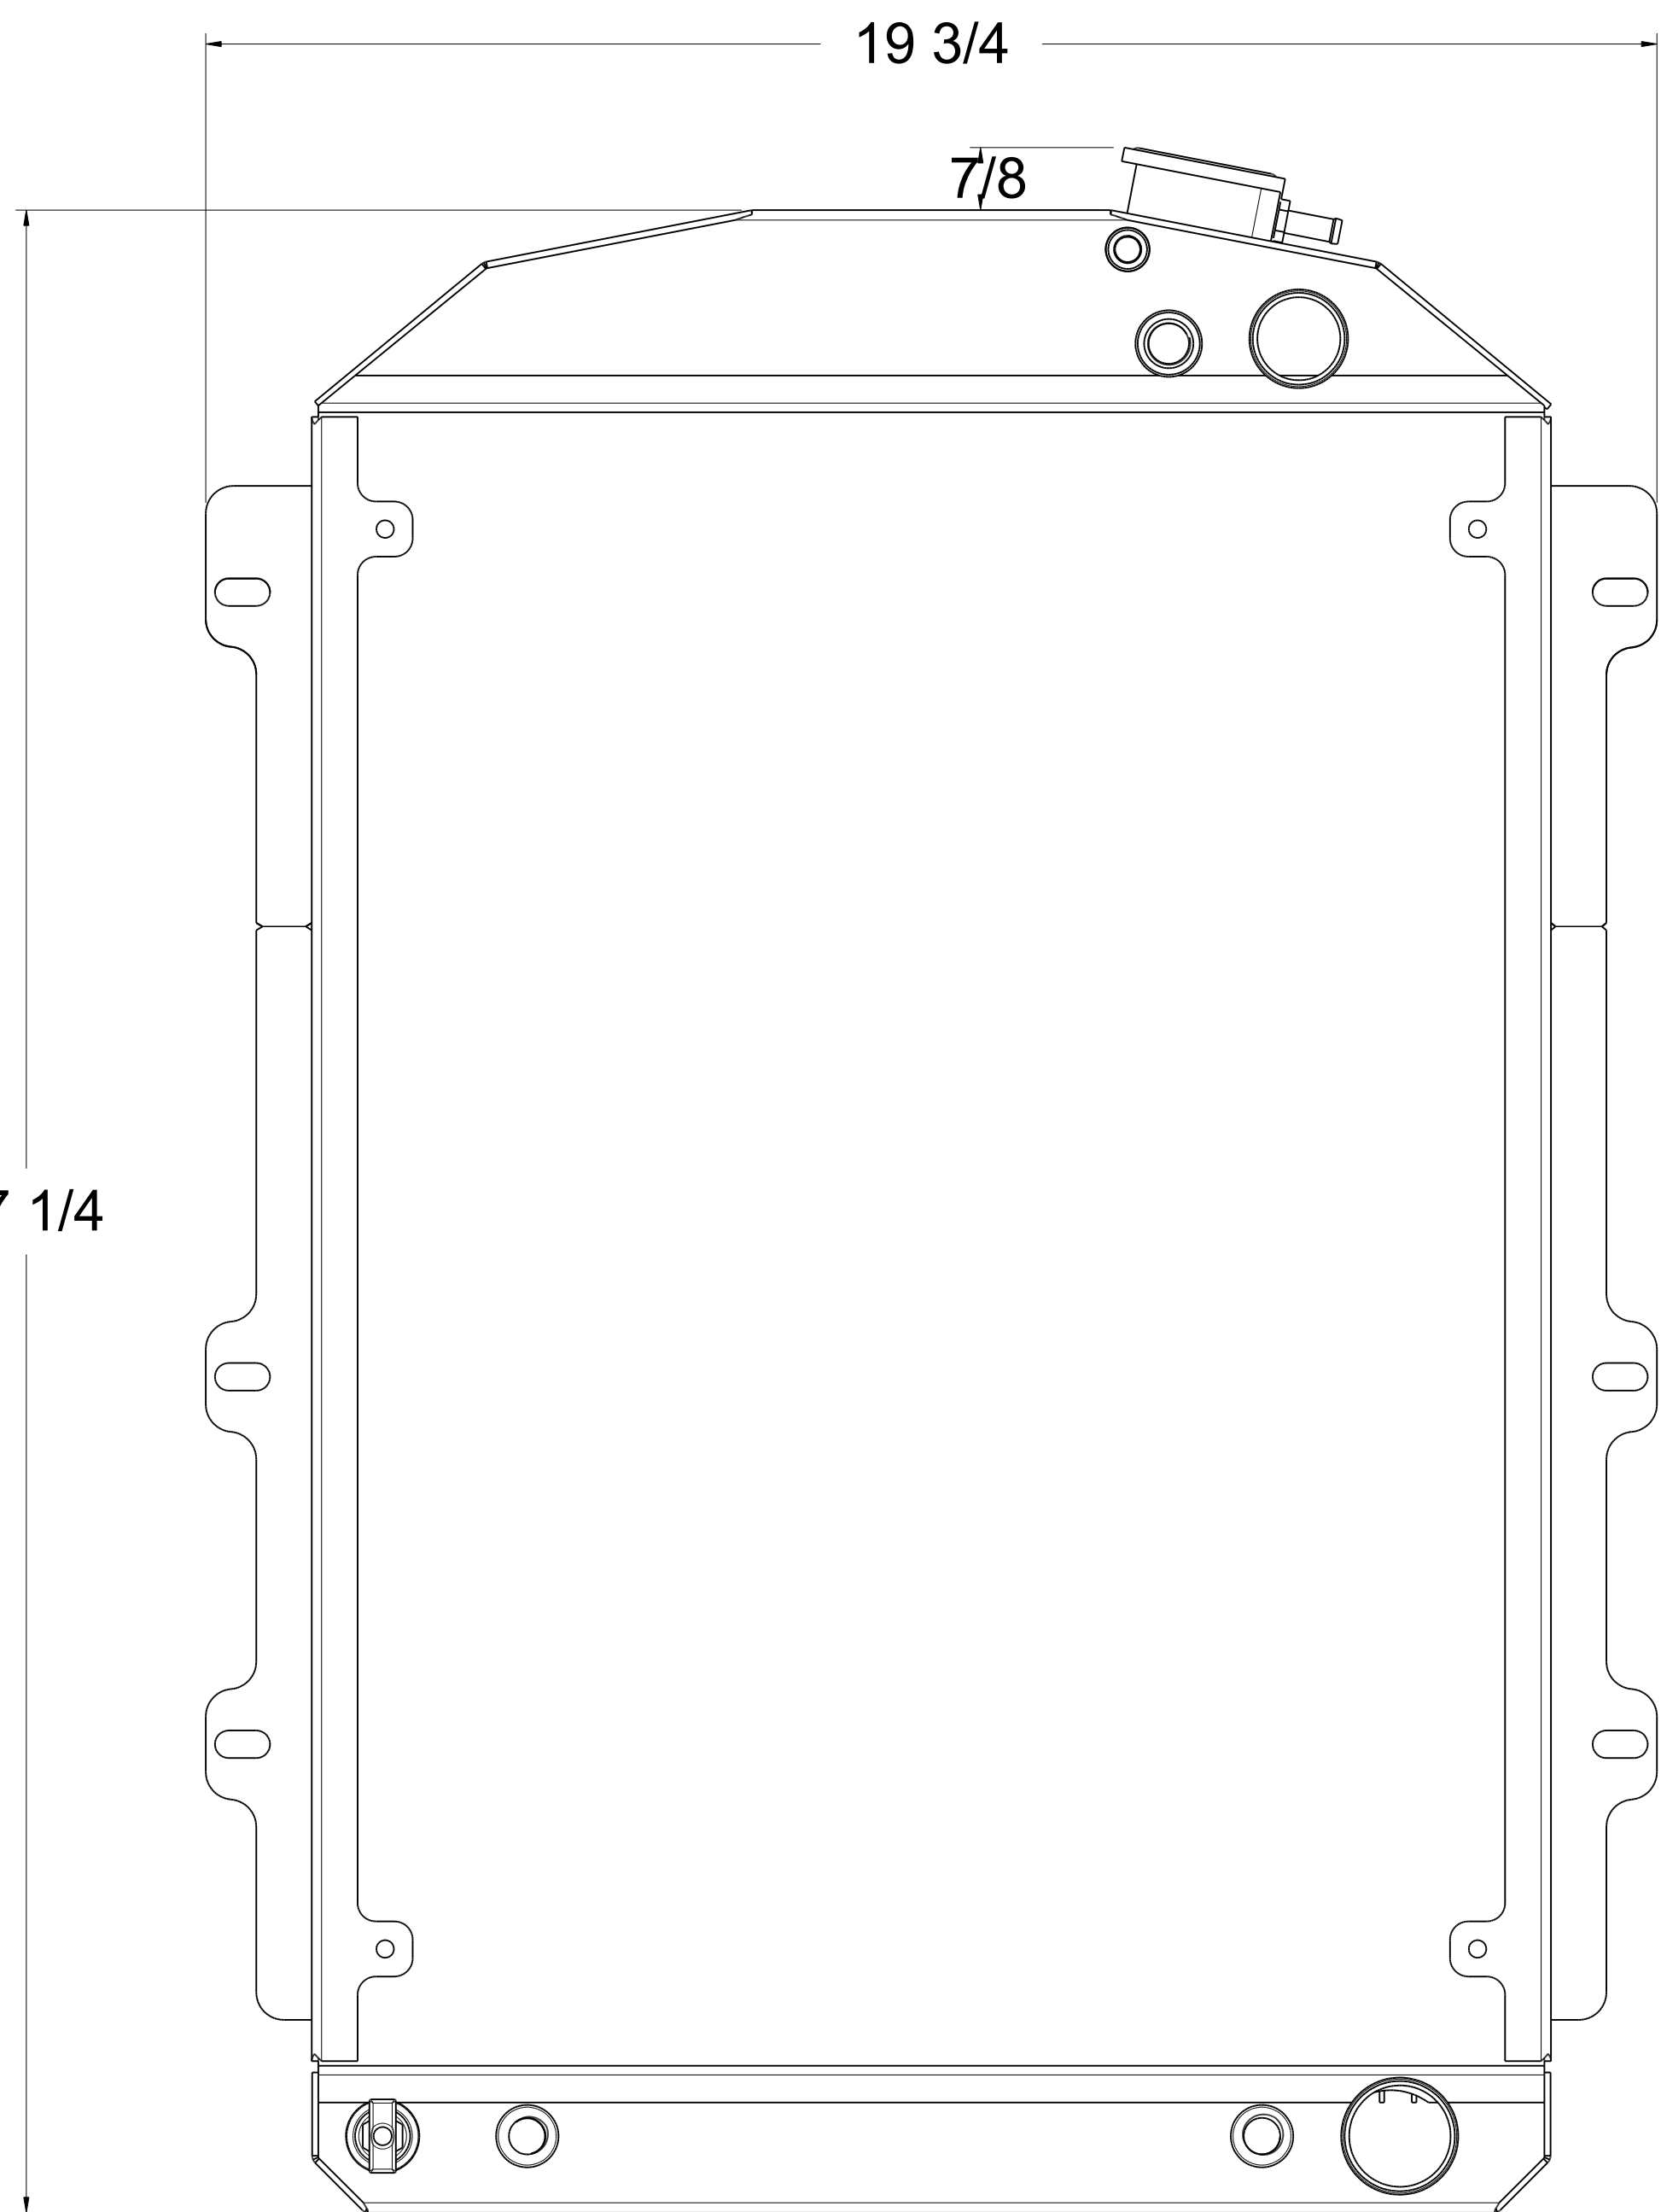

SKU #	Transmission	Core Size
1-10518-100LS	Manual	Standard (2 Rows Of 1" Tubes)
1-10518-110LS	Automatic	
1-10518-200LS	Manual	Upgraded (2 Rows Of 1.25" Tubes)
1-10518-210LS	Automatic	

Wizard
cooling
Custom Aluminum Radiators
www.wizardcooling.com