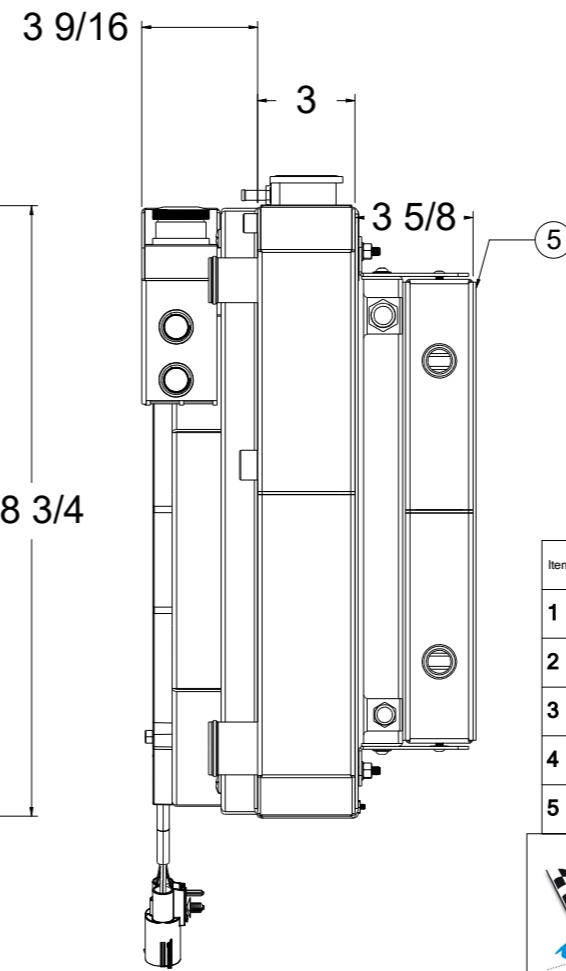

REVISIONS				
ZONE	REV	DESCRIPTION	DATE	APPROVED

Assembly Part #	Transmission	Fan Part #	Core Type
1-1520-212LSBLACXXIN-300	Automatic	300 Watt Brushless 14"	Upgraded 2 Rows Of 1.25" Tubes
1-1520-212LSBLACXXIN-500		500 Watt Brushless 14"	

Item Number	Quantity	Part Number	Part Name	Revision	Comment
1	1	1-1520-LS Radiator	1520 LS Swap Radiator		
2	1	1-1520-Channels	Top & Bottom Channels		
3	1	1-1520-000XX	1520 Expansion Tank Assembly		
4	1	1-1520-002BLXX	1520 Dual Brushless Shroud (For X-Tank)		
5	2	1-1520-000ACIN	1520 AC & Intercooler With Brkts		

	DRAWN	SH	DATE	3-20-24
	CHECKED			
	QA			
	MFG			
APPROVED				
Title: 1-1520-LSBLACXXIN Automatic Transmission			SIZE	D
SCALE		1:1	DWG NO.	
SHEET				