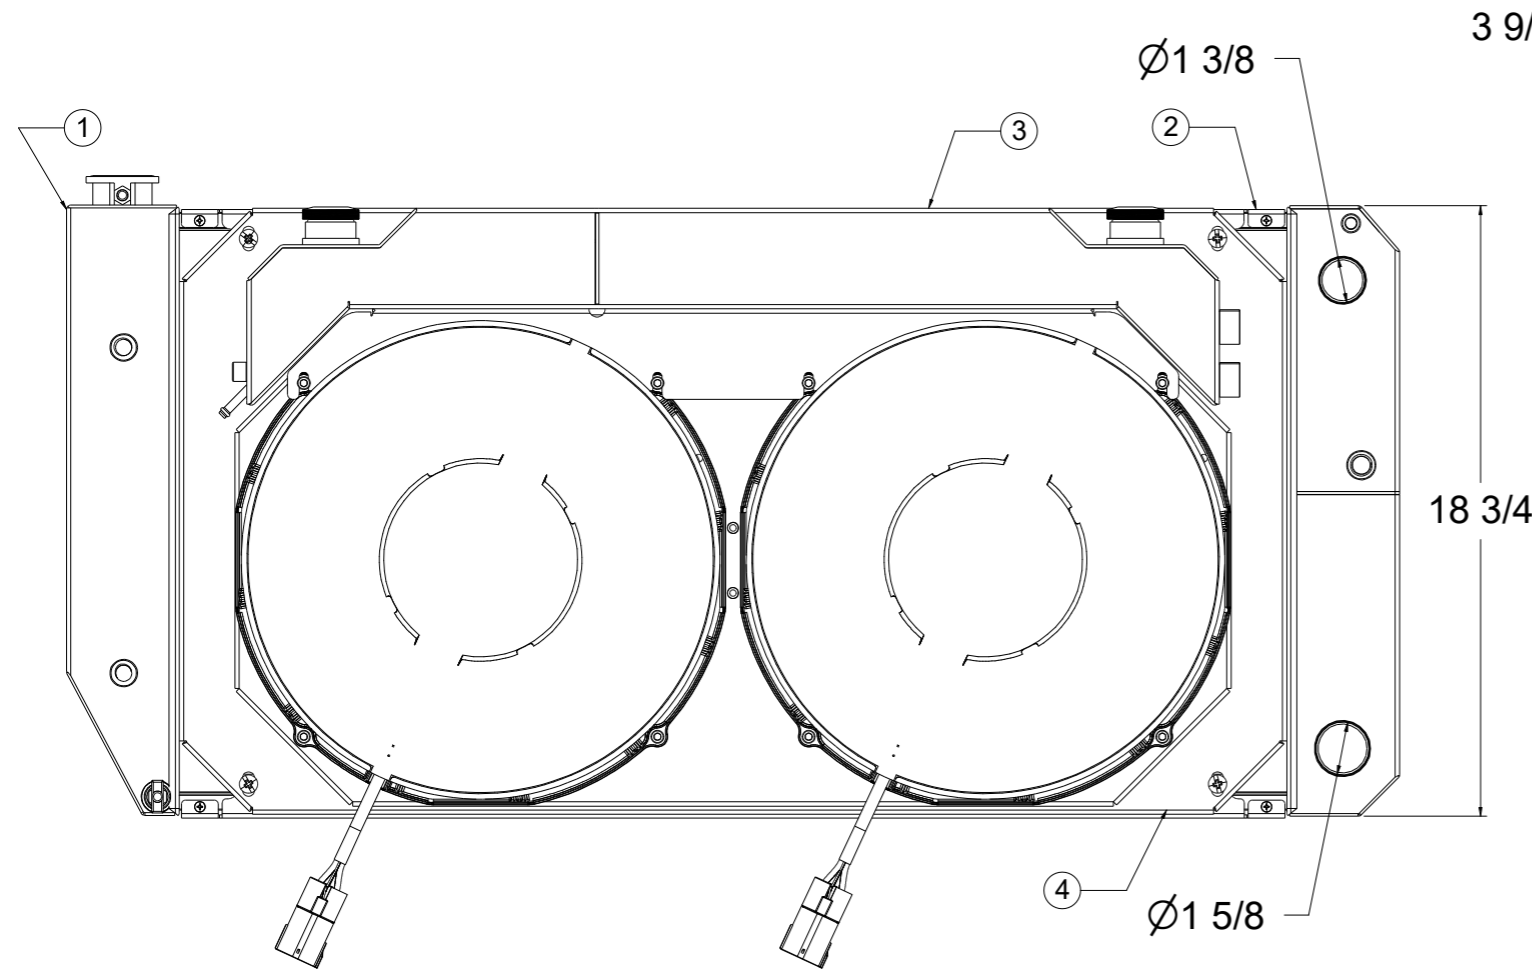

REVISIONS				
ZONE	REV	DESCRIPTION	DATE	APPROVED

Assembly Part #	Transmission	Fan Part #	Core Type
1-1520-212LSBLACXXIN-300	Automatic	300 Watt Brushless 14"	Upgraded 2 Rows Of 1.25" Tubes
1-1520-212LSBLACXXIN-500		500 Watt Brushless 14"	

Item Number	Quantity	Part Number	Part Name	Revision	Comment
1	1	1-1520-LS Radiator	1520 LS Swap Radiator		
2	1	1-1520-Channels	Top & Bottom Channels		
3	1	1-1520-000XX	1520 Expansion Tank Assembly		
4	1	1-1520-002BLXX	1520 Dual Brushless Shroud (For X-Tank)		
5	2	1-1520-000ACIN	1520 AC & Intercooler With Brkts		

	DRAWN	SH	DATE	3-20-24
	CHECKED			
	QA			
	MFG			
APPROVED				
Title: 1-1520-LSBLACXXIN Automatic Transmission			SIZE	D
SCALE		1:1	DWG NO.	
SHEET				