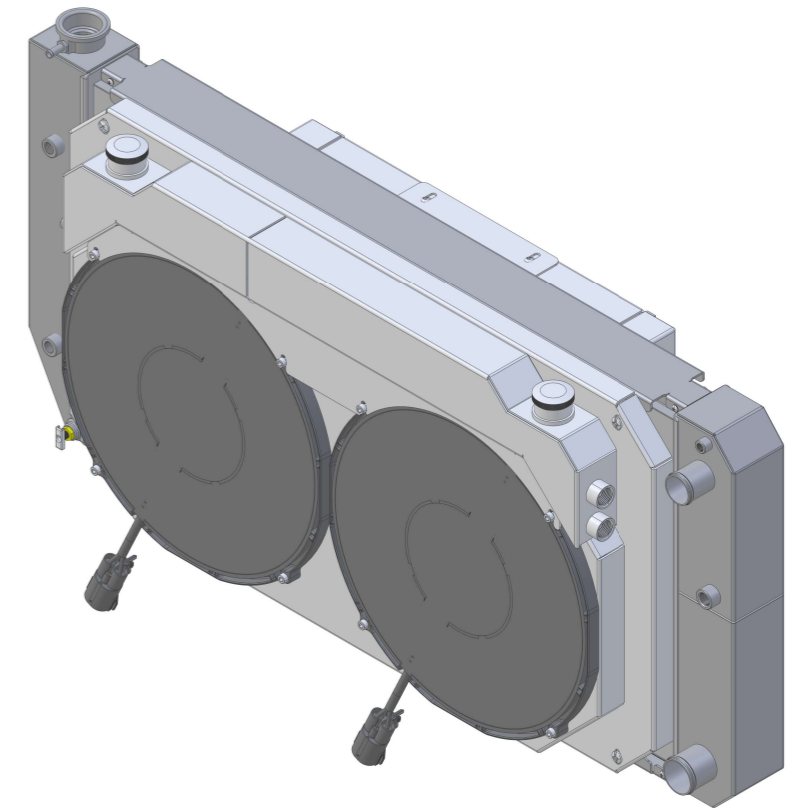

REVISIONS				
ZONE	REV	DESCRIPTION	DATE	APPROVED

Assembly Part #	Transmission	Fan Part #	Core Type
1-1520-212LSBLACXXIN-300	Automatic	300 Watt Brushless 14"	Upgraded 2 Rows Of 1.25" Tubes
1-1520-212LSBLACXXIN-500		500 Watt Brushless 14"	

Item Number	Quantity	Part Number	Part Name	Revision	Comment
1	1	1-1520-LS Radiator	1520 LS Swap Radiator		
2	1	1-1520-Channels	Top & Bottom Channels		
3	1	1-1520-000XX	1520 Expansion Tank Assembly		
4	1	1-1520-002BLXX	1520 Dual Brushless Shroud (For X-Tank)		
5	2	1-1520-000ACIN	1520 AC & Intercooler With Brkts		

	DRAWN	SH	DATE	3-20-24
	CHECKED			
	QA			
	MFG			
APPROVED				
Title: 1-1520-LSBLACXXIN Automatic Transmission			SIZE	D
SCALE		1:1	DWG NO.	
SHEET				