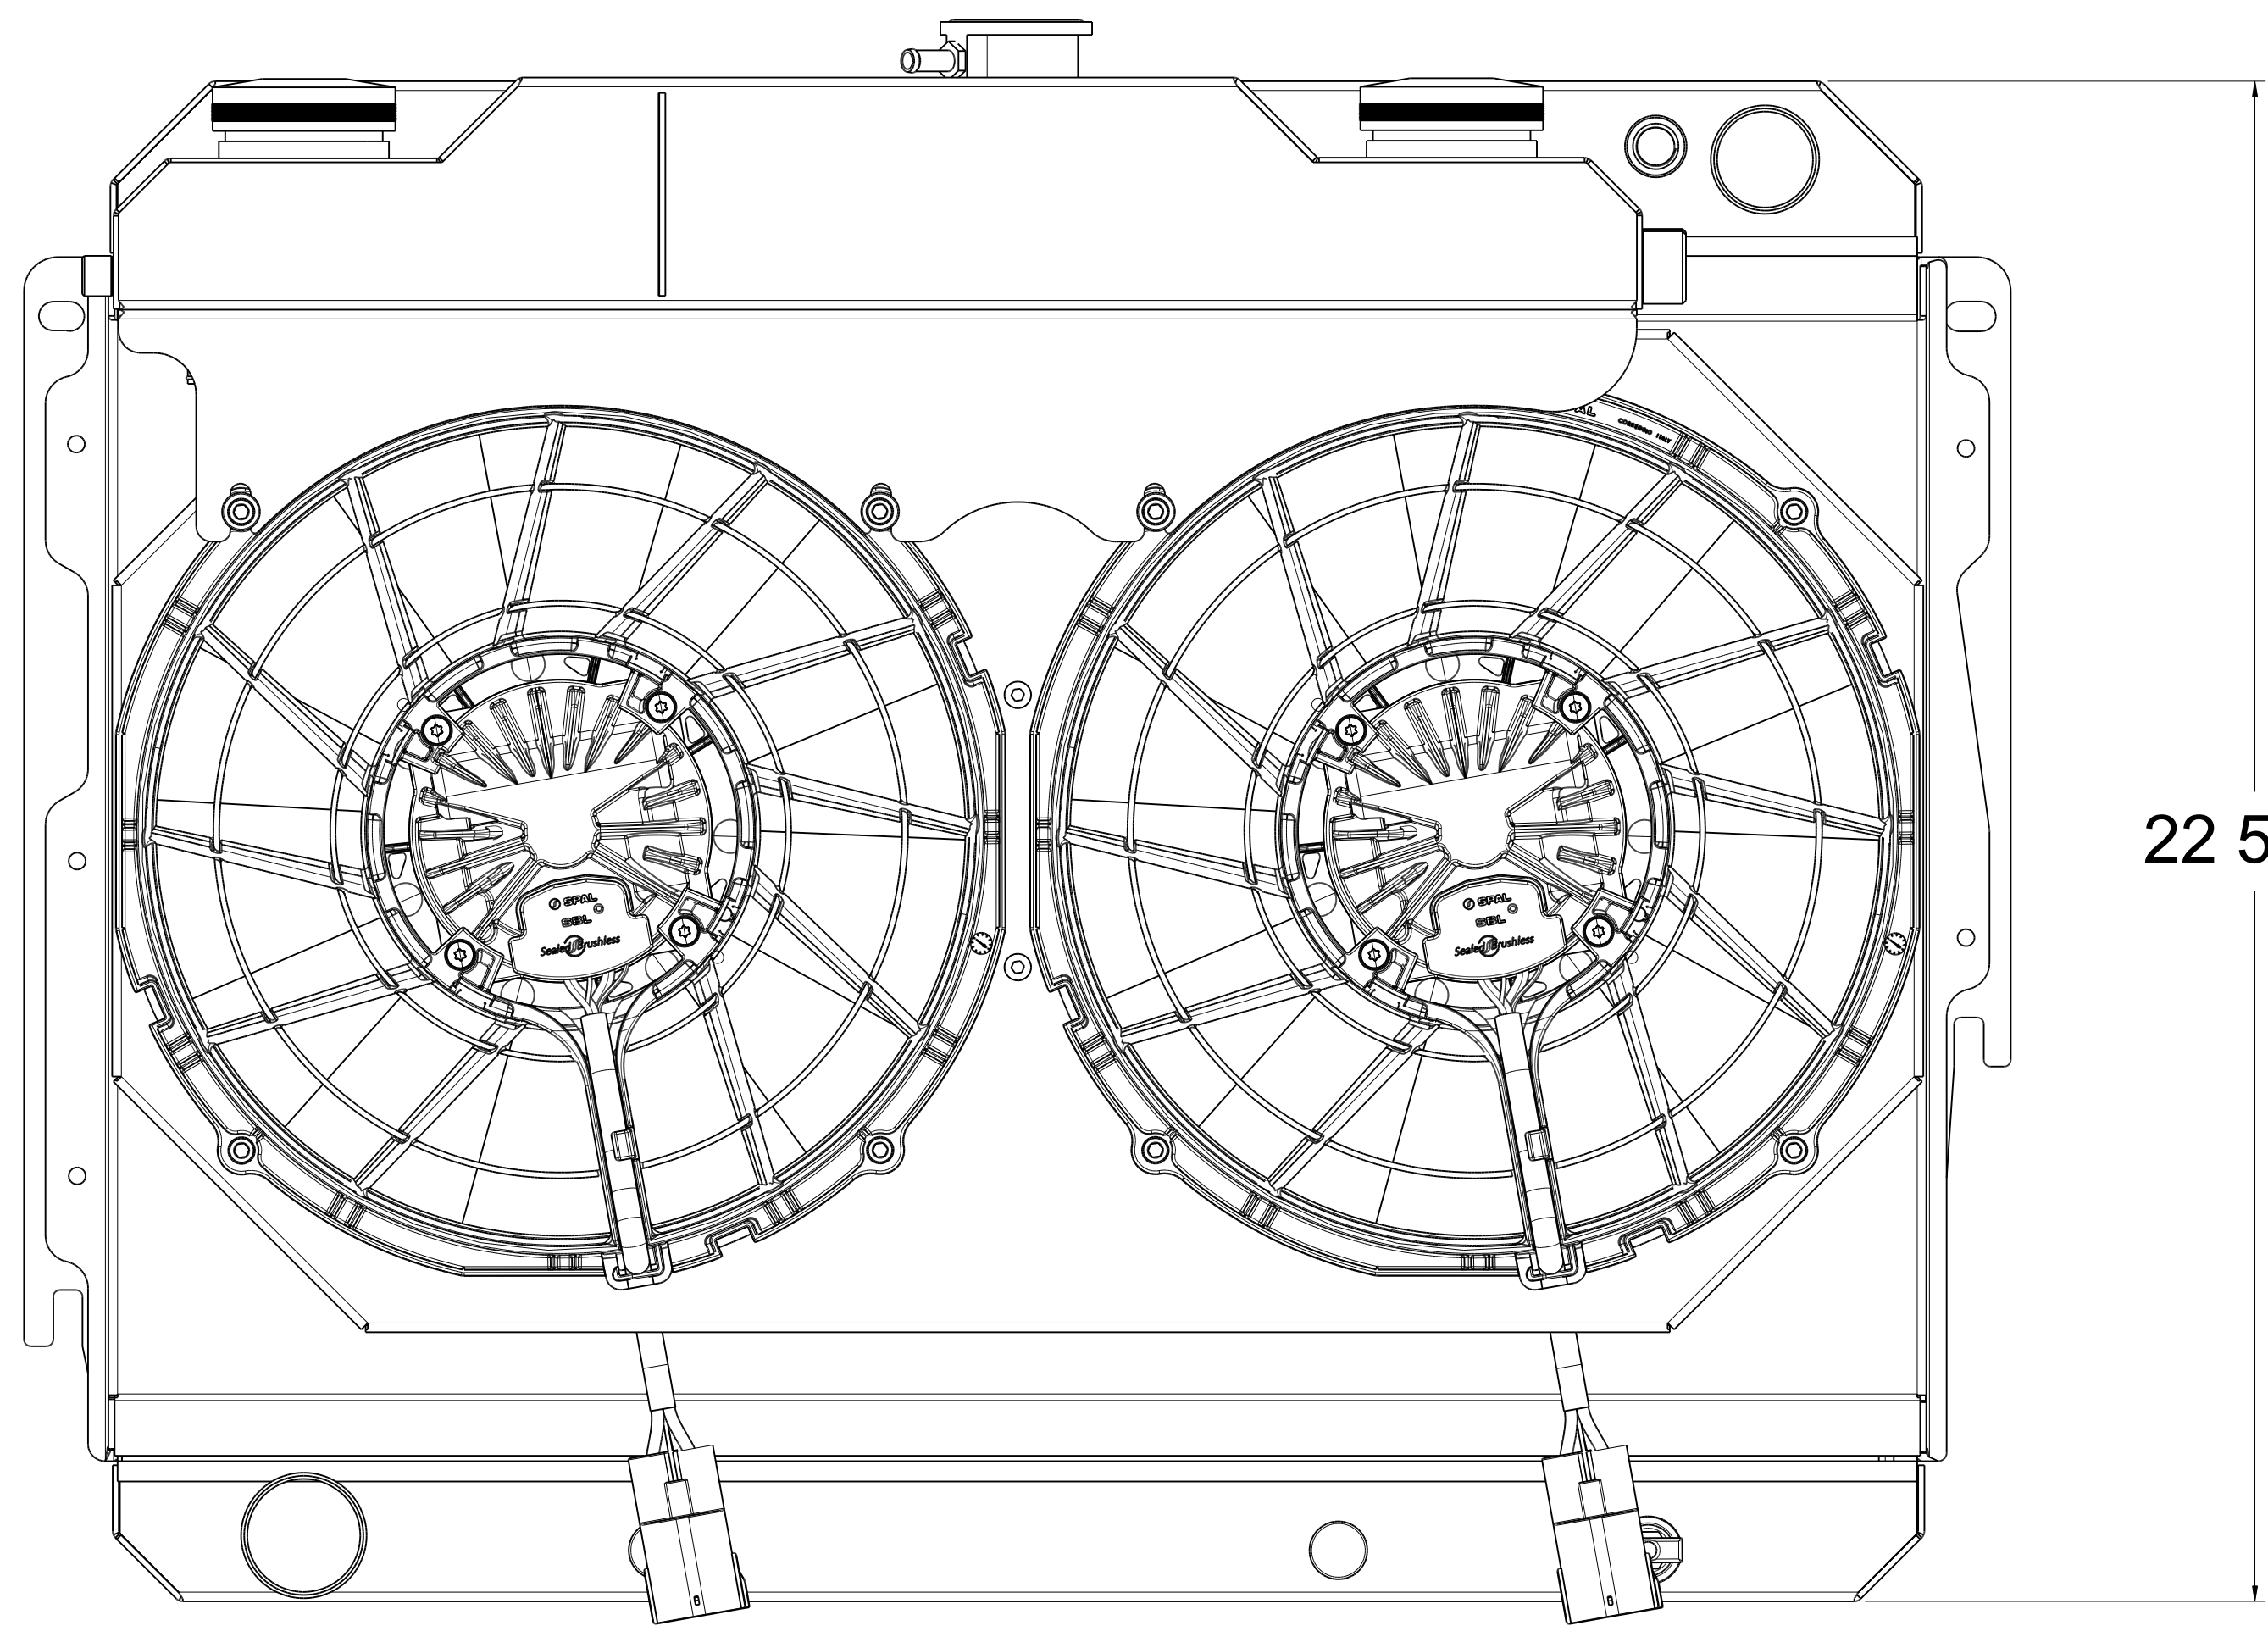

ZONE		REV	DESCRIPTION	DATE	APPROVED
REVISIONS					

Assembly Part #	Oil Cooler	Fan Part #	Core Size
1-1640-102BLACXXIN	N/A	7-30107087	2-17.75x27x2.25
1-1640-112BLACXXIN	9-5PLTx10x1	7-30107087	
1-1640-202BLACXXIN	N/A	7-30107087	2-17.75x27x2.75
1-1640-212BLACXXIN	9-5PLTx10x1	7-30107087	

Item Number	Quantity	Part Number	Part Name	Revision	Comment
1	1	1-1640-HC Radiator	1640 Hellcat Swap Radiator Assembly		
2	1	1-1640-000ACIN	1640 AC & Intercooler Assembly		
3	1	1-1640-000XX	1640 Intercooler Reservoir & X-Tank		
4	1	1-1640-002BL	1640 Dual Brushless Fan Shroud		

DRAWN SH	DATE 11-2-23	Title: 1-1640-Beast Assemblies			
CHECKED					
QA					
MFG					
APPROVED		SIZE D	FSCM NO.	DWG NO.	REV -
SCALE 1:1		SHEET			