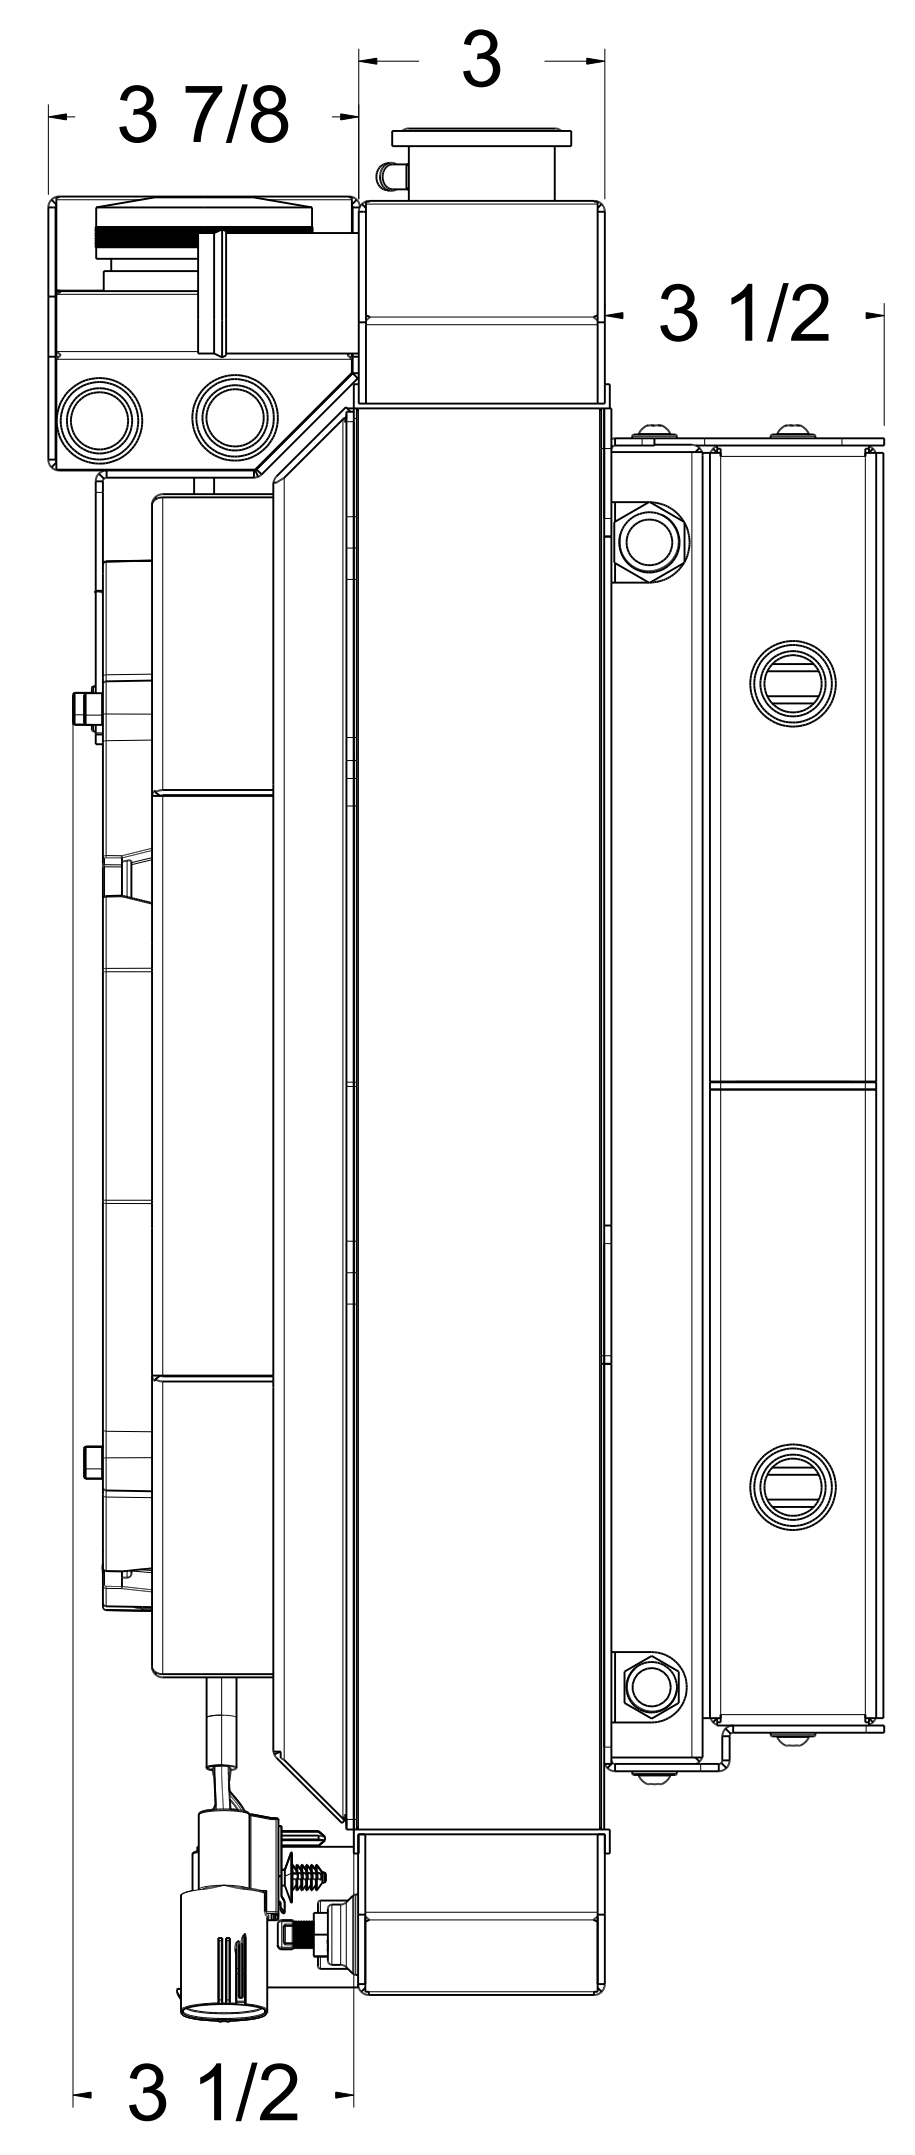

ZONE		REV	DESCRIPTION	DATE	APPROVED
REVISIONS					

Assembly Part #	Oil Cooler	Fan Part #	Core Size
1-1640-102BLACXXIN	N/A	7-30107087	2-17.75x27x2.25
1-1640-112BLACXXIN	9-5PLTx10x1	7-30107087	
1-1640-202BLACXXIN	N/A	7-30107087	2-17.75x27x2.75
1-1640-212BLACXXIN	9-5PLTx10x1	7-30107087	

Item Number	Quantity	Part Number	Part Name	Revision	Comment
1	1	1-1640-HC Radiator	1640 Hellcat Swap Radiator Assembly		
2	1	1-1640-000ACIN	1640 AC & Intercooler Assembly		
3	1	1-1640-000XX	1640 Intercooler Reservoir & X-Tank		
4	1	1-1640-002BL	1640 Dual Brushless Fan Shroud		

DRAWN SH	DATE 11-2-23	Title: 1-1640-Beast Assemblies			
CHECKED					
QA					
MFG					
APPROVED		SIZE D	FSCM NO.	DWG NO.	REV -
SCALE 1:1		SHEET			