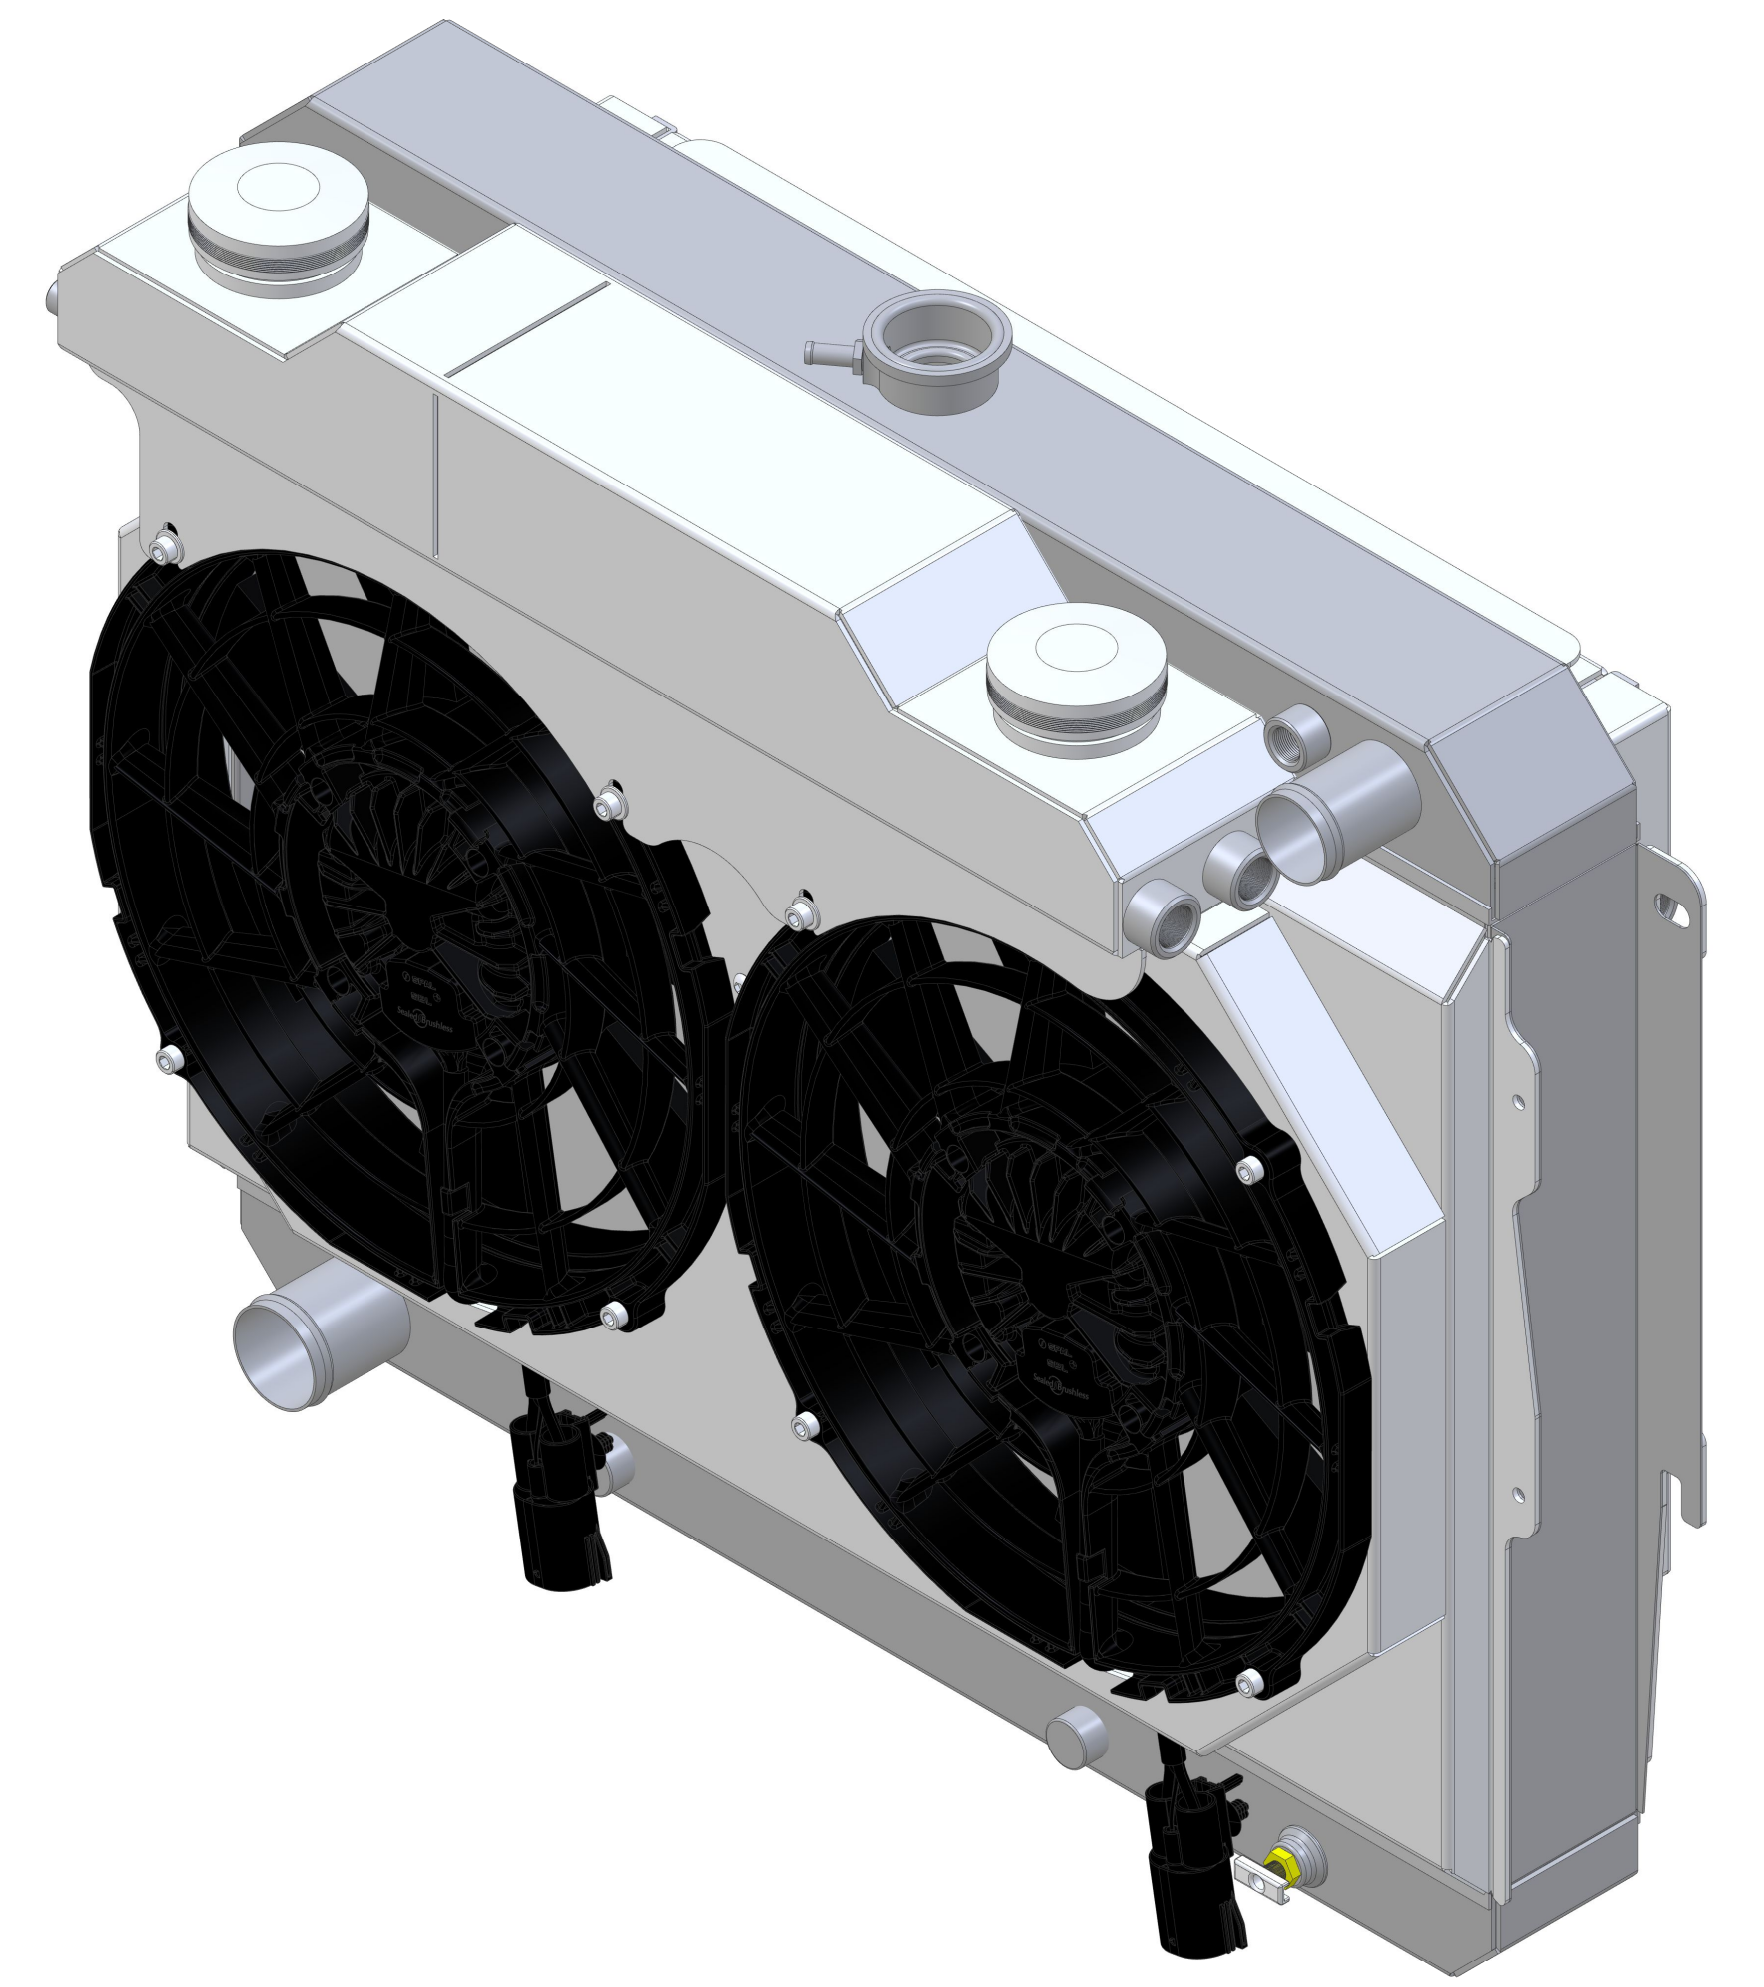

ZONE		REV	DESCRIPTION	DATE	APPROVED
REVISIONS					

Assembly Part #	Oil Cooler	Fan Part #	Core Size
1-1640-102BLACXXIN	N/A	7-30107087	2-17.75x27x2.25
1-1640-112BLACXXIN	9-5PLTx10x1	7-30107087	
1-1640-202BLACXXIN	N/A	7-30107087	2-17.75x27x2.75
1-1640-212BLACXXIN	9-5PLTx10x1	7-30107087	

Item Number	Quantity	Part Number	Part Name	Revision	Comment
1	1	1-1640-HC Radiator	1640 Hellcat Swap Radiator Assembly		
2	1	1-1640-000ACIN	1640 AC & Intercooler Assembly		
3	1	1-1640-000XX	1640 Intercooler Reservoir & X-Tank		
4	1	1-1640-002BL	1640 Dual Brushless Fan Shroud		

DRAWN SH	DATE 11-2-23	Title: 1-1640-Beast Assemblies			
CHECKED					
QA					
MFG					
APPROVED		SIZE D	FSCM NO.	DWG NO.	REV -
SCALE 1:1		SHEET			