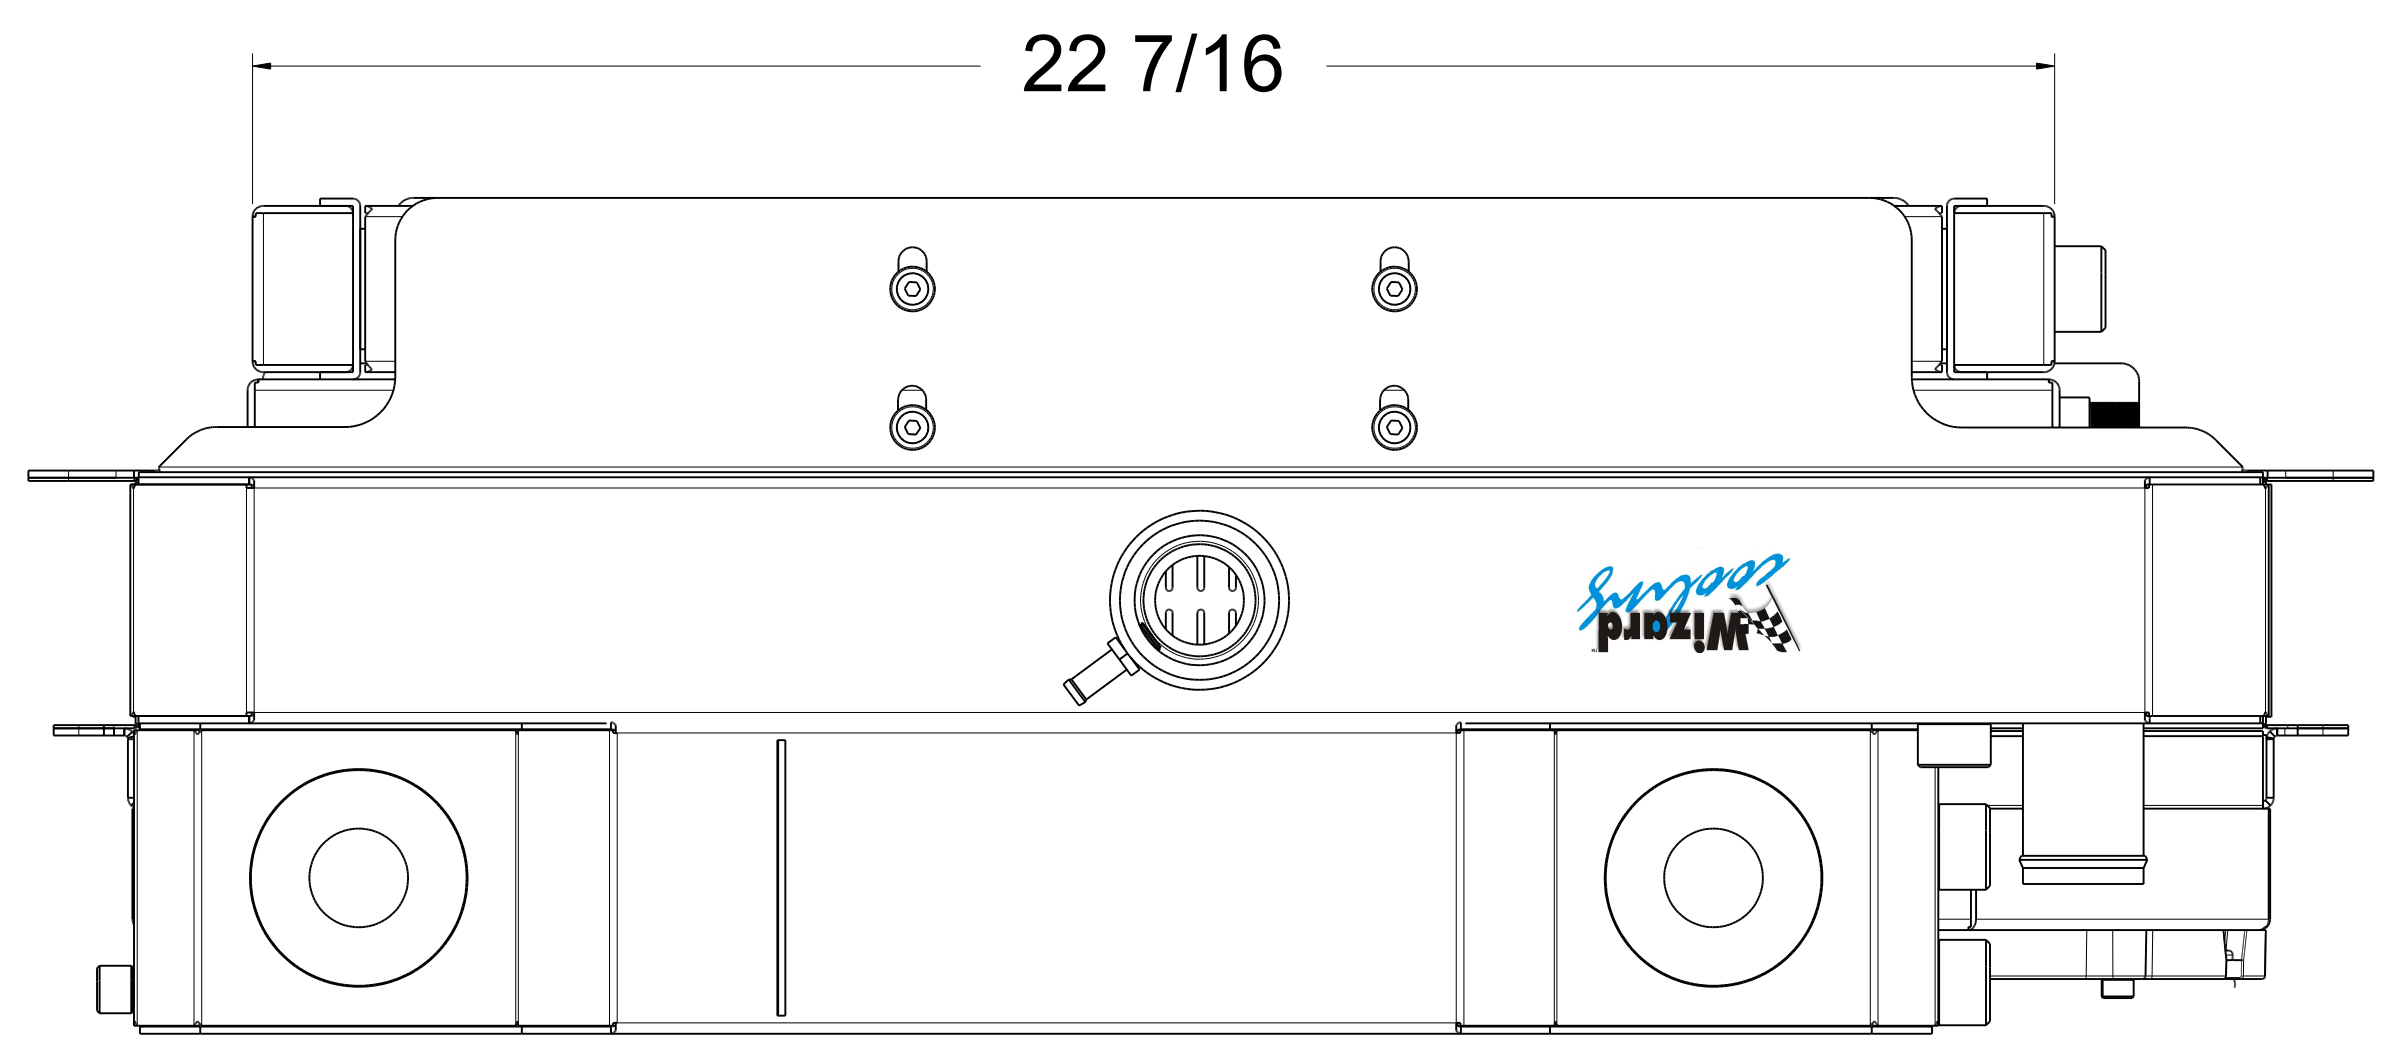

ZONE		REV	DESCRIPTION	DATE	APPROVED
REVISIONS					

Assembly Part #	Oil Cooler	Fan Part #	Core Size
1-1640-102BLACXXIN	N/A	7-30107087	2-17.75x27x2.25
1-1640-112BLACXXIN	9-5PLTx10x1	7-30107087	
1-1640-202BLACXXIN	N/A	7-30107087	2-17.75x27x2.75
1-1640-212BLACXXIN	9-5PLTx10x1	7-30107087	

Item Number	Quantity	Part Number	Part Name	Revision	Comment
1	1	1-1640-HC Radiator	1640 Hellcat Swap Radiator Assembly		
2	1	1-1640-000ACIN	1640 AC & Intercooler Assembly		
3	1	1-1640-000XX	1640 Intercooler Reservoir & X-Tank		
4	1	1-1640-002BL	1640 Dual Brushless Fan Shroud		

DRAWN SH	DATE 11-2-23	Title: 1-1640-Beast Assemblies			
CHECKED					
QA					
MFG					
APPROVED		SIZE D	FSCM NO.	DWG NO.	REV -
SCALE 1:1		SHEET			