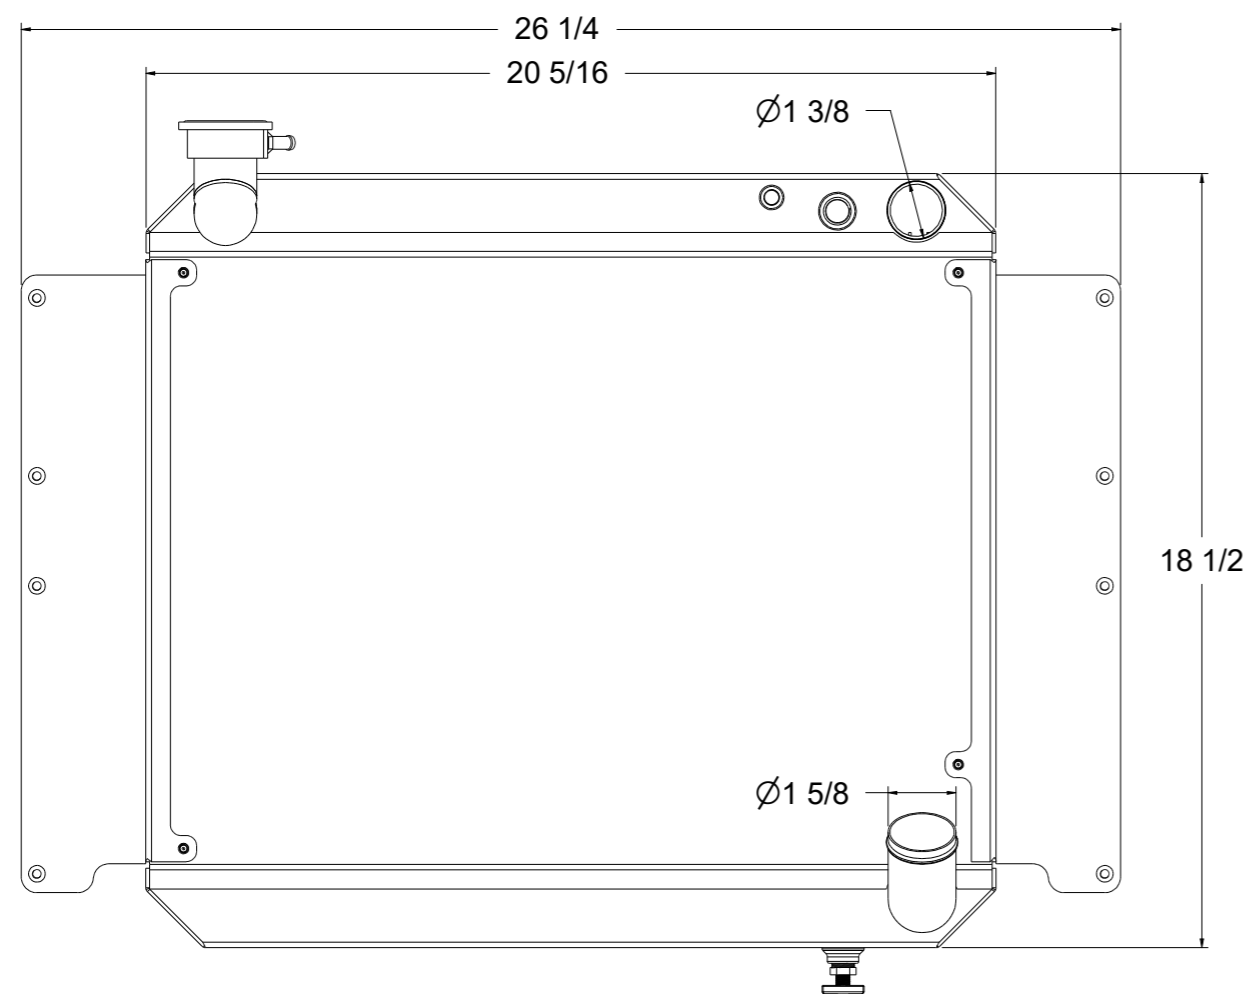

8 7 6 5 4 3 2 1

8 7 6 5 4 3 2 1

D

D

C

C

B

B

A

A