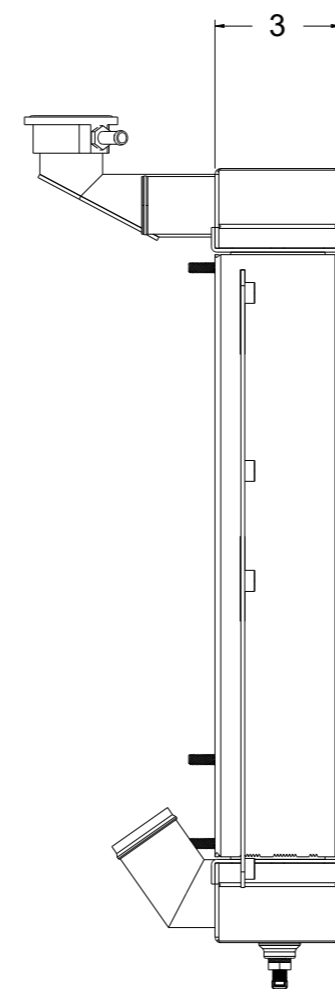

SKU #	Transmission	Core Size
1-1653-100LS	Manual	Standard (2 Rows Of 1" Tubes)
1-1653-200LS		Upgraded (2 Rows Of 1.25" Tubes)

  
 Custom Aluminum Radiators  
[www.wizardcooling.com](http://www.wizardcooling.com)

Contact Us:  
 716-655-6760

Part Number  
**1-1653 LS Radiator  
 (Manual)**

8 7 6 5 4 3 2 1

8 7 6 5 4 3 2 1

D

D

C

C