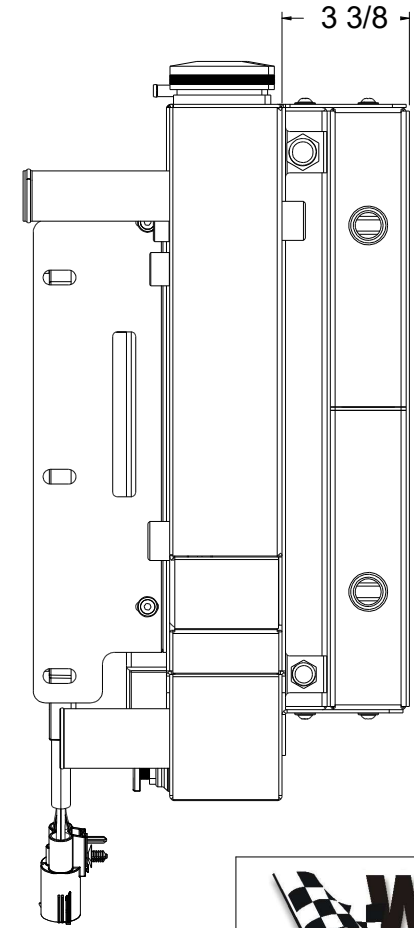

Assembly Part #	Transmission	Fan Type	Core Type
1-1657-218CFCLSBLACINXX3	Automatic	300 Watt Brushless	Standard (2 Rows of 1" Tubes)
1-1657-218CFCLSBLACINXX5		500 Watt Brushless	Upgraded (2 Rows of 1.25" Tubes)