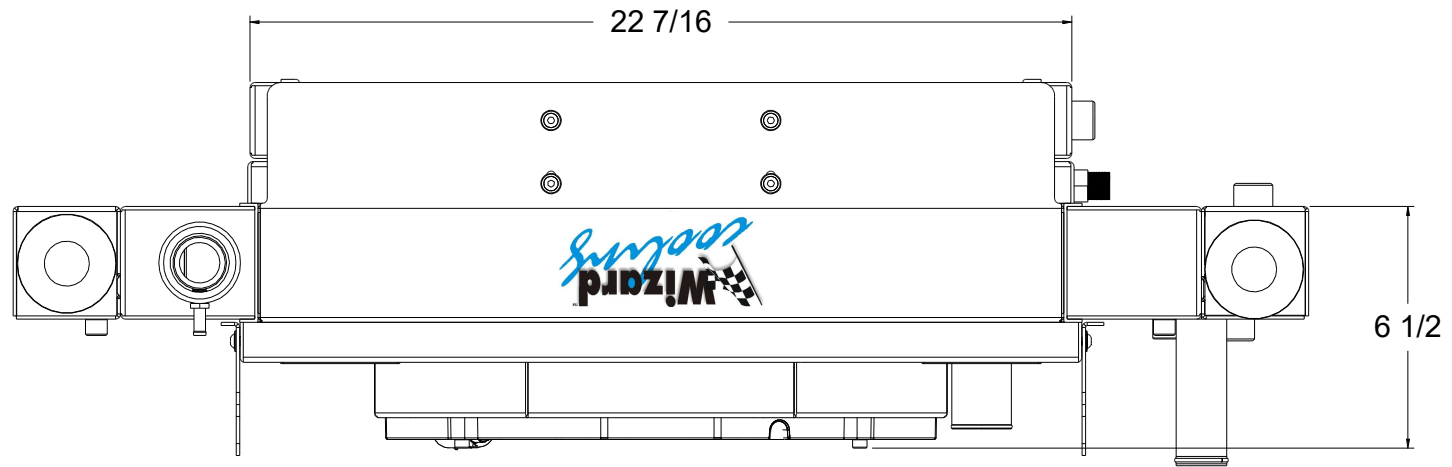

Assembly Part #	Transmission	Fan Type	Core Type
1-1657-218CFCLSBLACINXX3	Automatic	300 Watt Brushless	Standard (2 Rows of 1" Tubes)
1-1657-218CFCLSBLACINXX5		500 Watt Brushless	Upgraded (2 Rows of 1.25" Tubes)