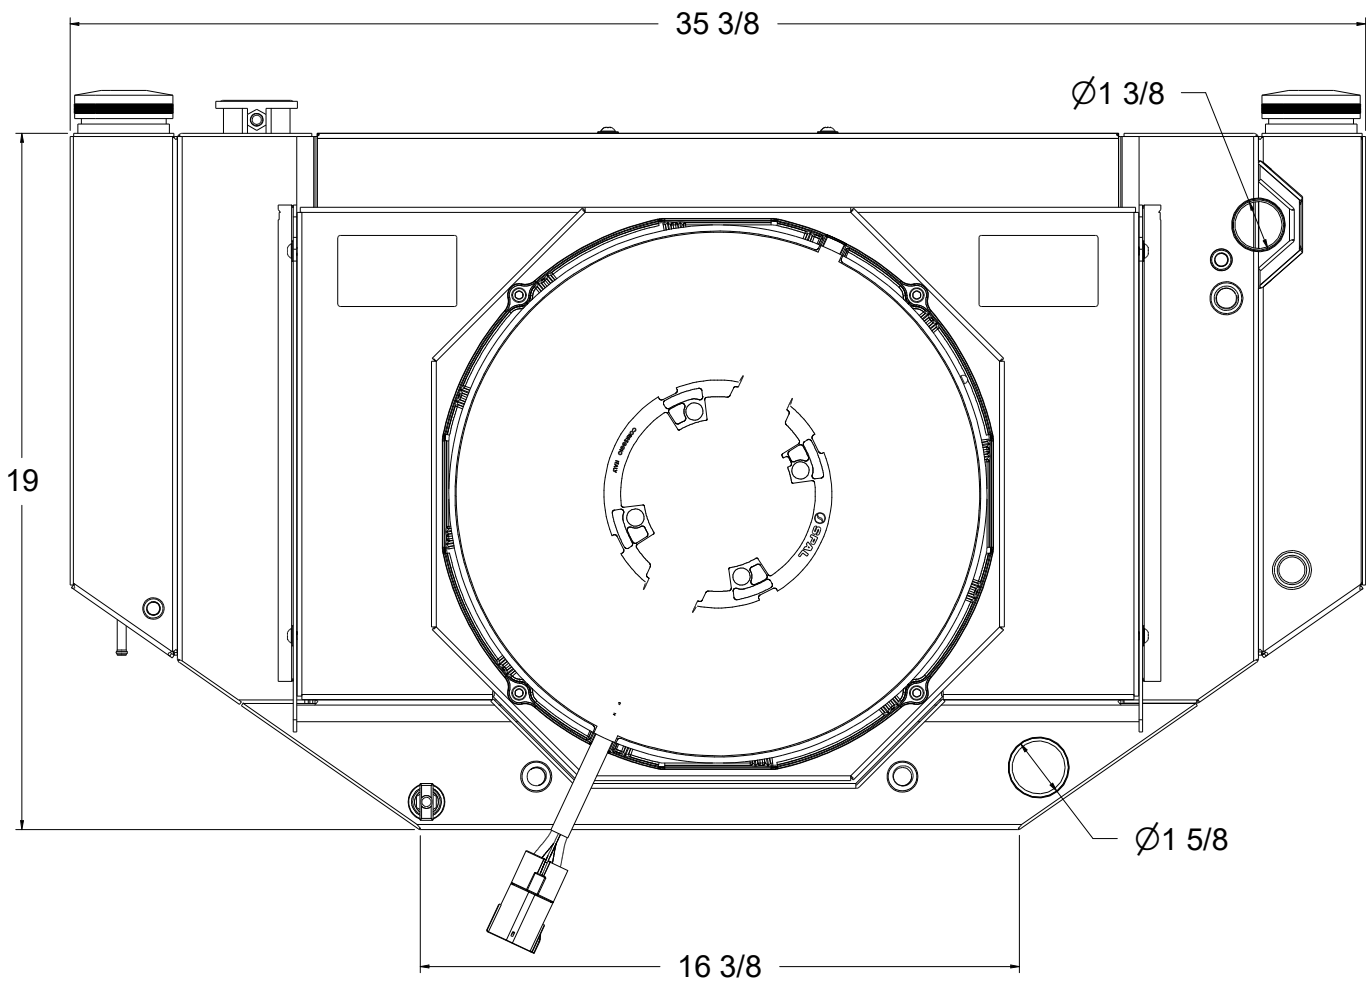

Assembly Part #	Transmission	Fan Type	Core Type
1-1657-218CFCLSBLACINXX3	Automatic	300 Watt Brushless	Standard (2 Rows of 1" Tubes)
1-1657-218CFCLSBLACINXX5		500 Watt Brushless	Upgraded (2 Rows of 1.25" Tubes)