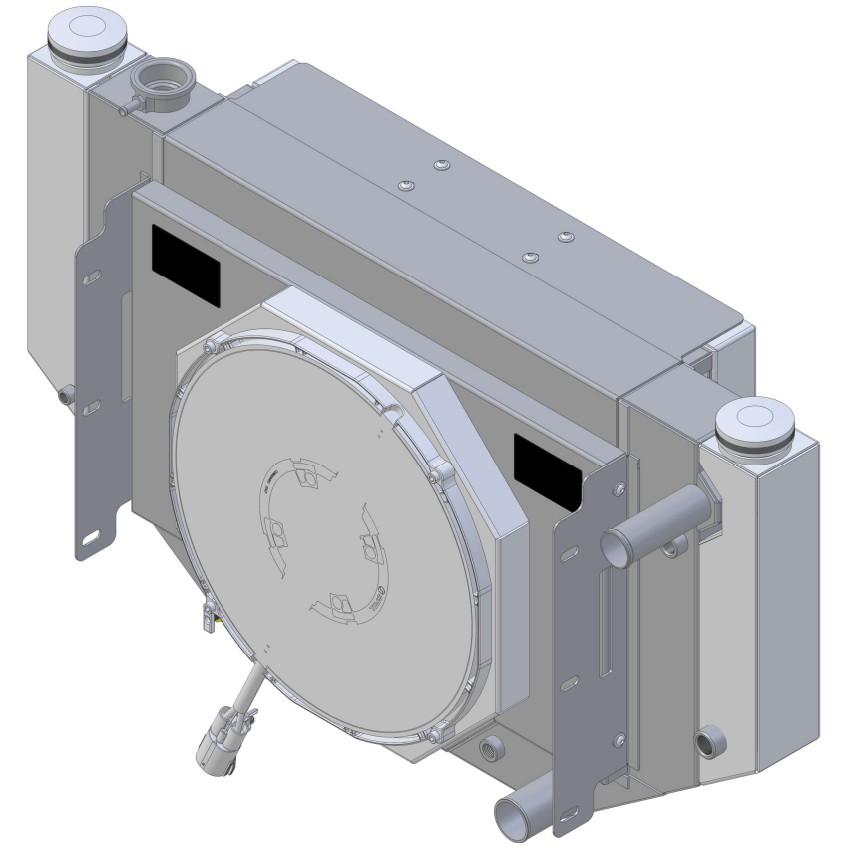

Assembly Part #	Transmission	Fan Type	Core Type
1-1657-218CFCLSBLACINXX3	Automatic	300 Watt Brushless	Standard (2 Rows of 1" Tubes)
1-1657-218CFCLSBLACINXX5		500 Watt Brushless	Upgraded (2 Rows of 1.25" Tubes)