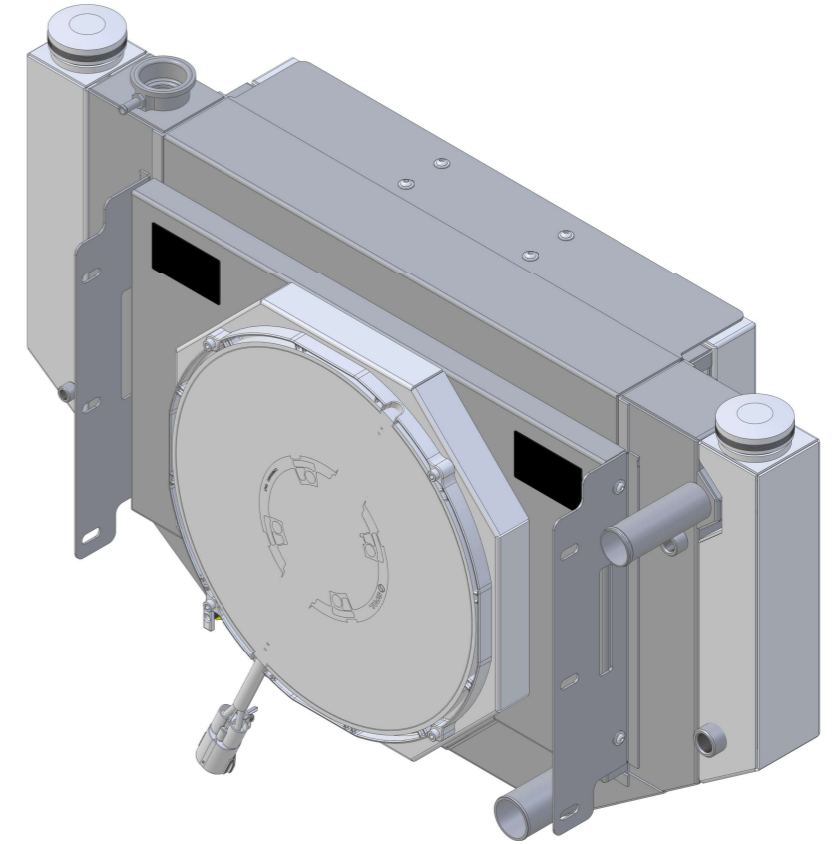

Assembly Part #	Transmission	Fan Type	Core Type
1-1657-208CFCLSBLACINXX3	Manual	300 Watt Brushless	Standard (2 Rows of 1" Tubes)
1-1657-208CFCLSBLACINXX5		500 Watt Brushless	Upgraded (2 Rows of 1.25" Tubes)