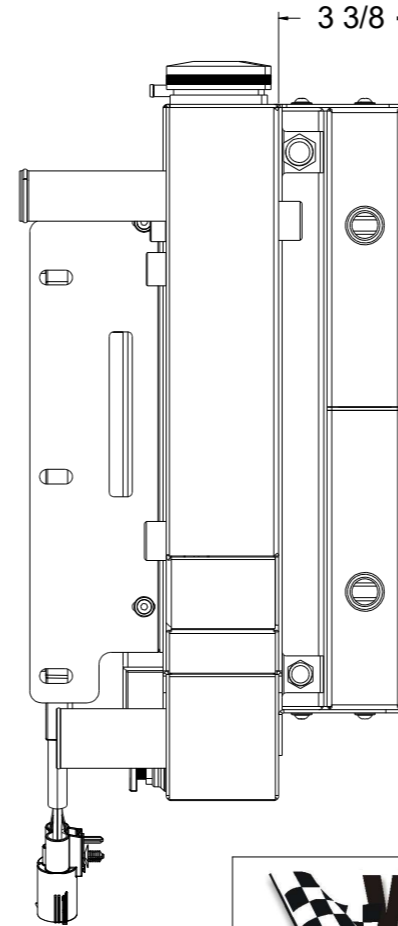

Assembly Part #	Transmission	Fan Type	Core Type
1-1657-208CFCLSBLACINXX3	Manual	300 Watt Brushless	Standard (2 Rows of 1" Tubes)
1-1657-208CFCLSBLACINXX5		500 Watt Brushless	Upgraded (2 Rows of 1.25" Tubes)