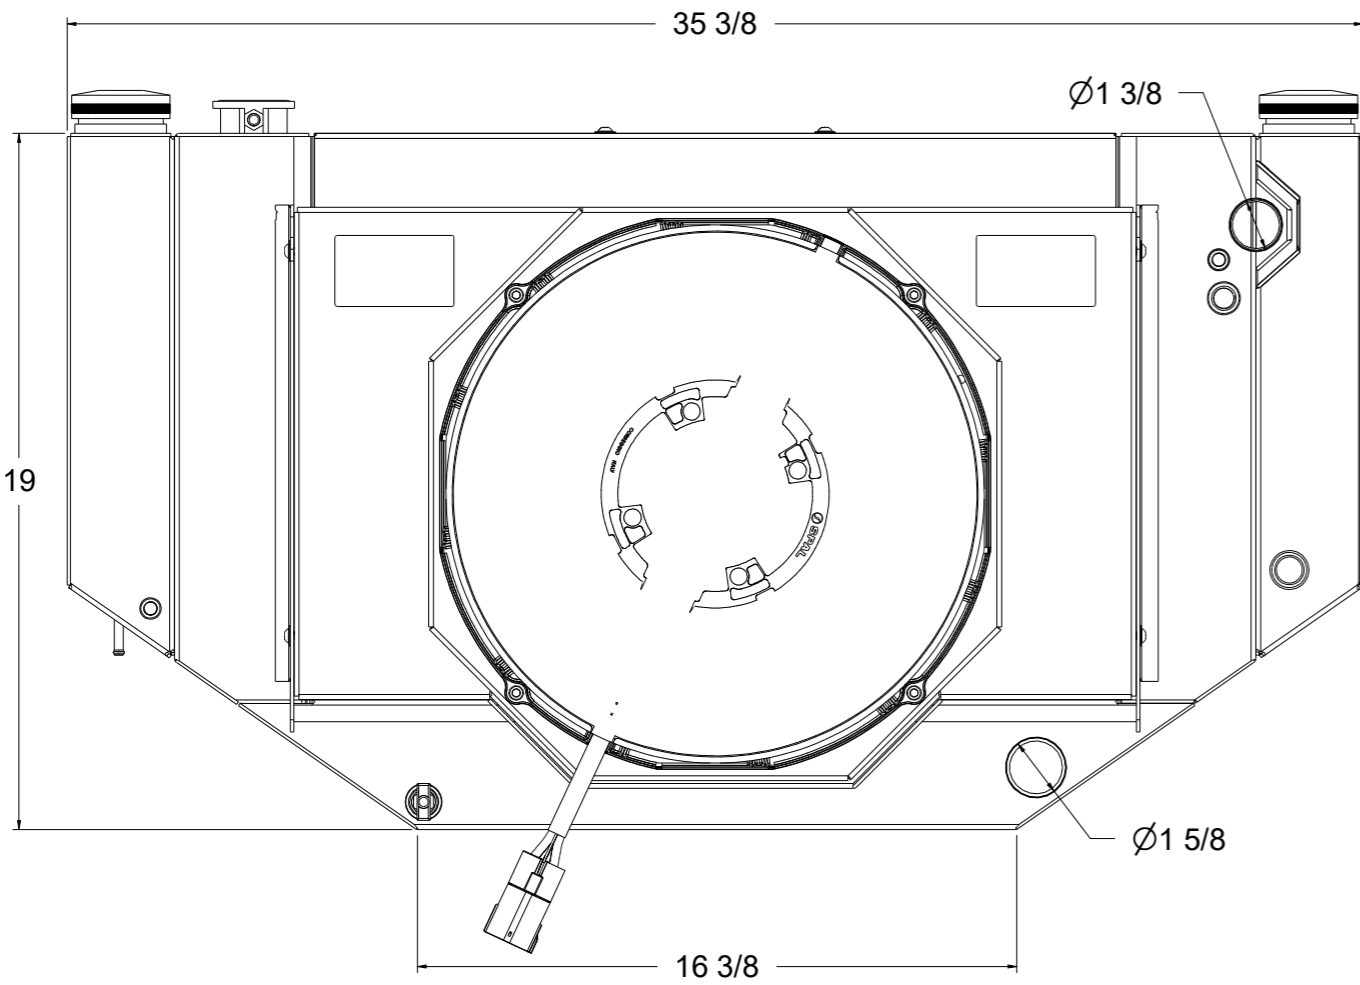

Assembly Part #	Transmission	Fan Type	Core Type
1-1657-208CFCLSBLACINXX3	Manual	300 Watt Brushless	Standard (2 Rows of 1" Tubes)
1-1657-208CFCLSBLACINXX5		500 Watt Brushless	Upgraded (2 Rows of 1.25" Tubes)