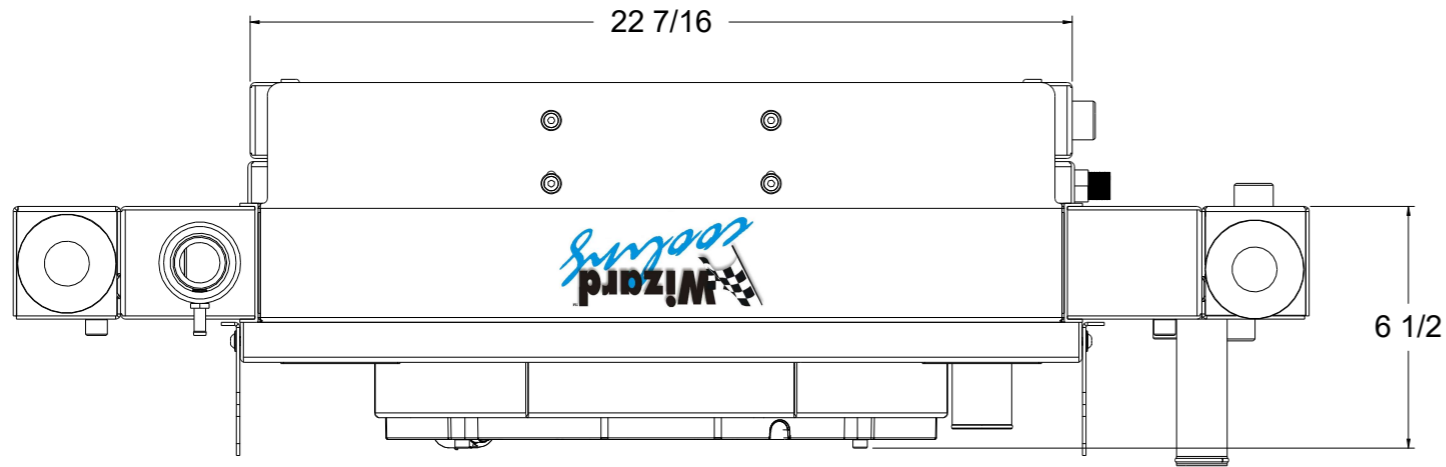

Assembly Part #	Transmission	Fan Type	Core Type
1-1657-208CFCLSBLACINXX3	Manual	300 Watt Brushless	Standard (2 Rows of 1" Tubes)
1-1657-208CFCLSBLACINXX5		500 Watt Brushless	Upgraded (2 Rows of 1.25" Tubes)