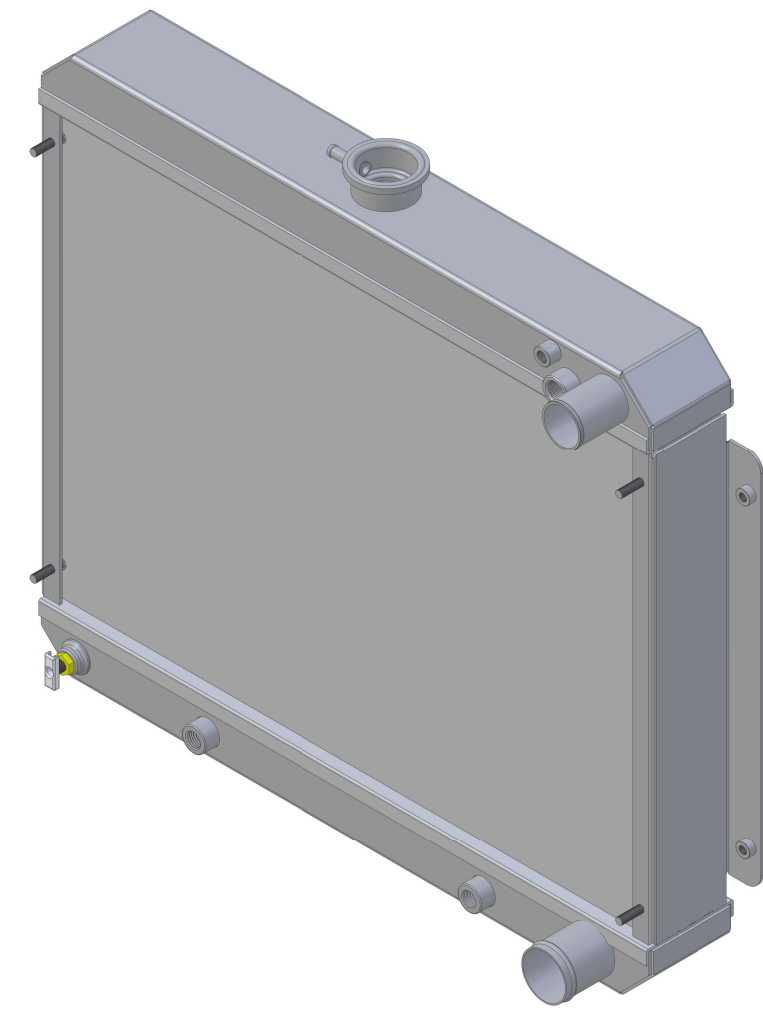

| SKU #        | Transmission | Core Size                           |
|--------------|--------------|-------------------------------------|
| 1-1673-110LS | Automatic    | Standard<br>(2 Rows Of 1" Tubes)    |
| 1-1673-210LS | Automatic    | Upgraded<br>(2 Rows Of 1.25" Tubes) |