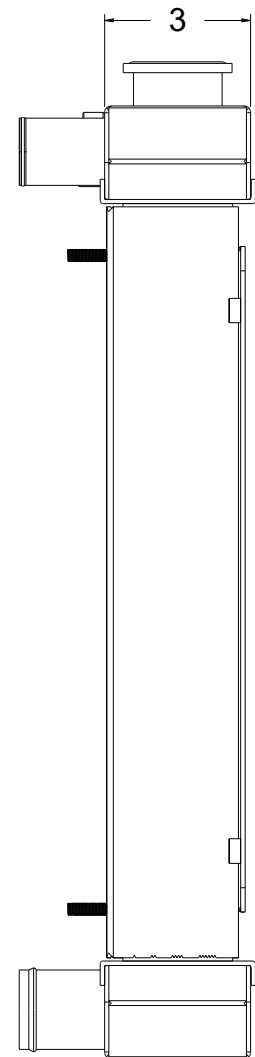

| SKU #        | Transmission | Core Size                           |
|--------------|--------------|-------------------------------------|
| 1-1673-110LS | Automatic    | Standard<br>(2 Rows Of 1" Tubes)    |
| 1-1673-210LS | Automatic    | Upgraded<br>(2 Rows Of 1.25" Tubes) |