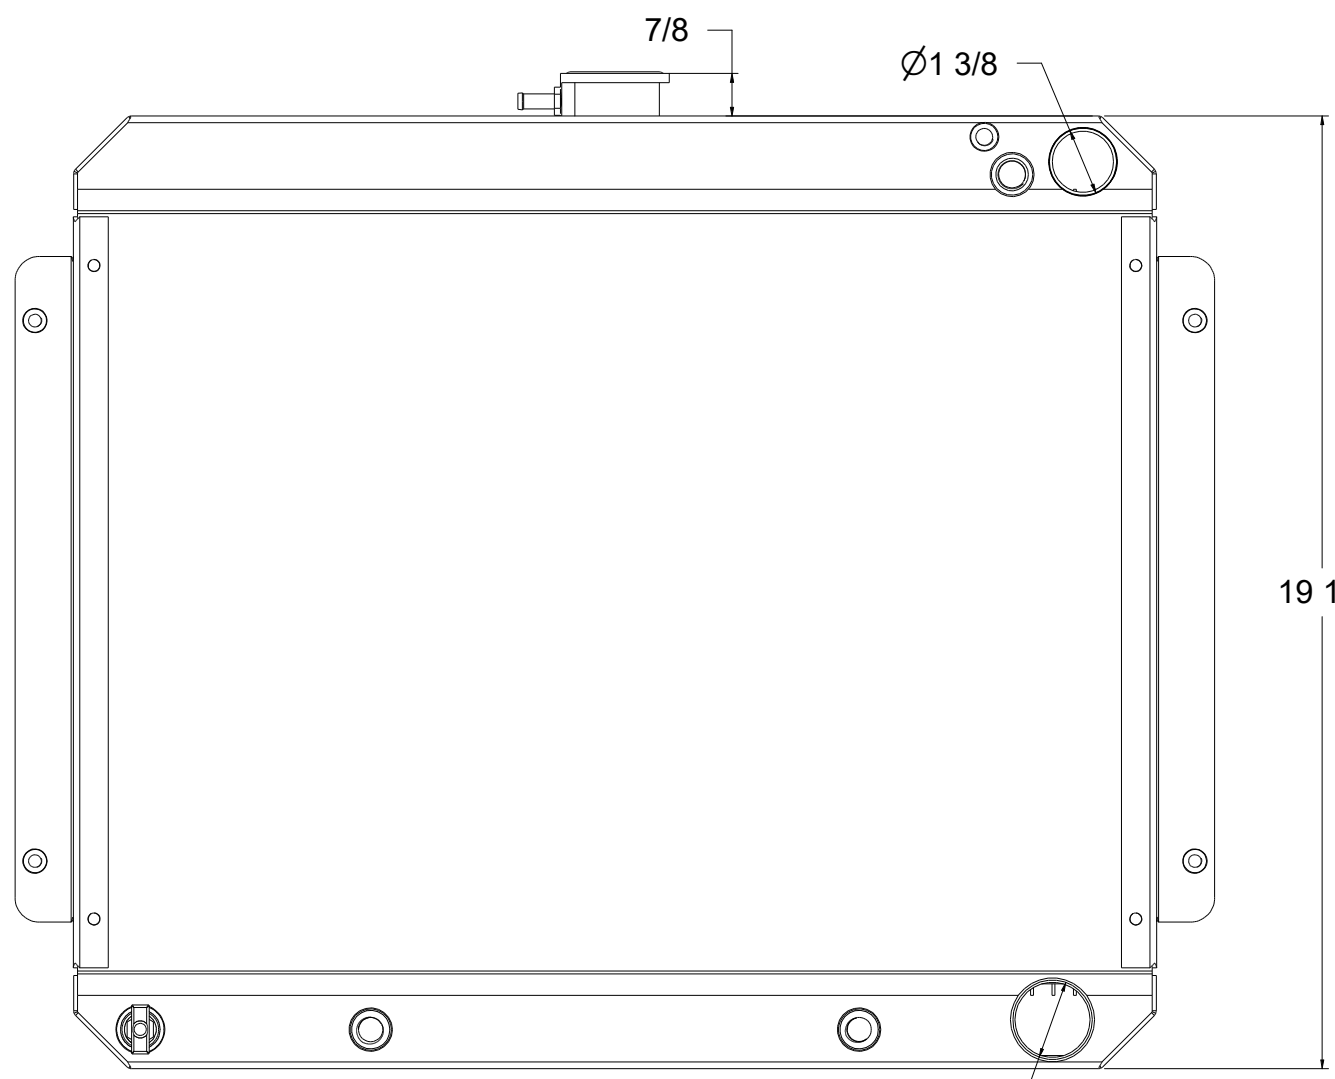

| SKU #        | Transmission | Core Size                           |
|--------------|--------------|-------------------------------------|
| 1-1673-110LS | Automatic    | Standard<br>(2 Rows Of 1" Tubes)    |
| 1-1673-210LS | Automatic    | Upgraded<br>(2 Rows Of 1.25" Tubes) |