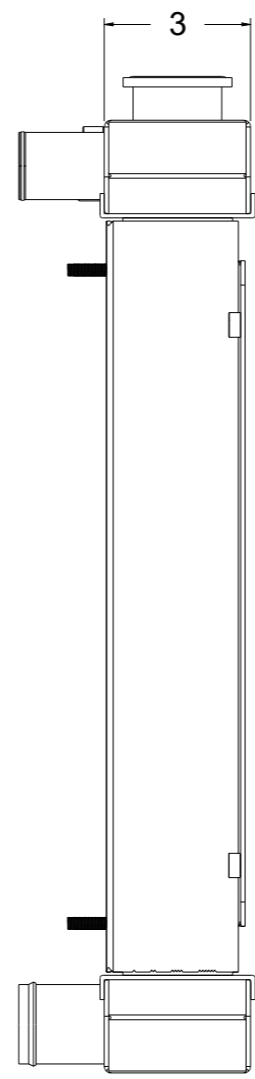

SKU #	Transmission	Core Size
1-1673-100LS	Manual	Standard (2 Rows Of 1" Tubes)
1-1673-200LS		Upgraded (2 Rows Of 1.25" Tubes)

Wizard
cooling
 Custom Aluminum Radiators
www.wizardcooling.com

Contact Us:
 716-655-6760

Part Number
1-1673-LS Radiator
Manual Transmission