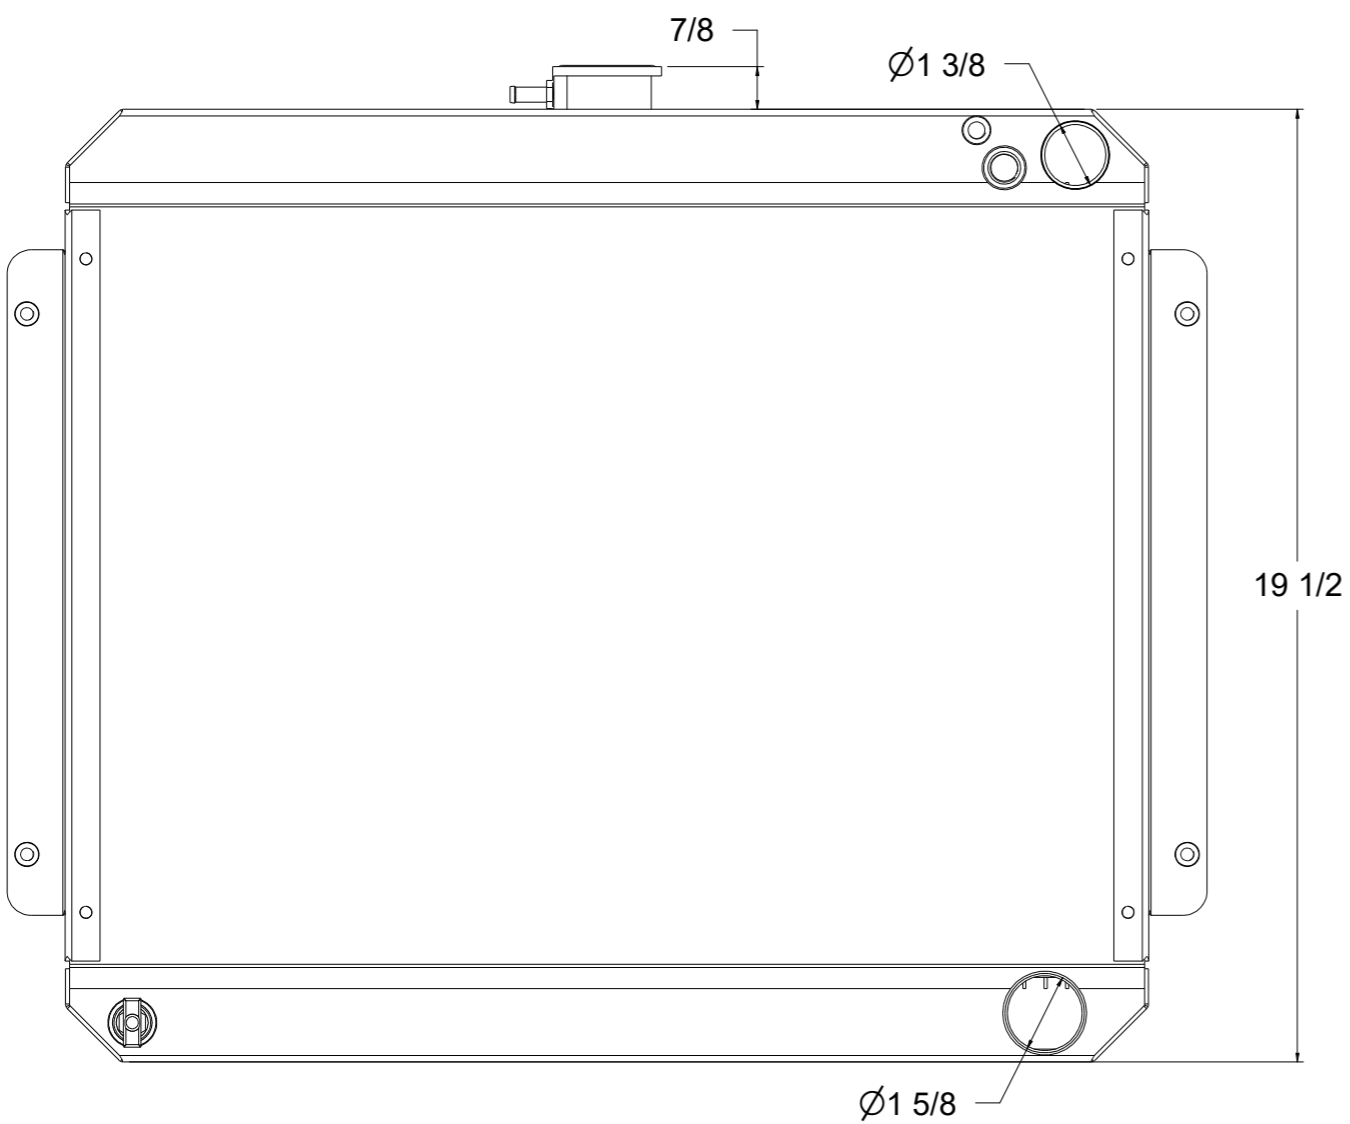

SKU #	Transmission	Core Size
1-1673-100LS	Manual	Standard (2 Rows Of 1" Tubes)
1-1673-200LS		Upgraded (2 Rows Of 1.25" Tubes)

Wizard
cooling
 Custom Aluminum Radiators
www.wizardcooling.com

Contact Us:
 716-655-6760

Part Number
1-1673-LS Radiator
Manual Transmission