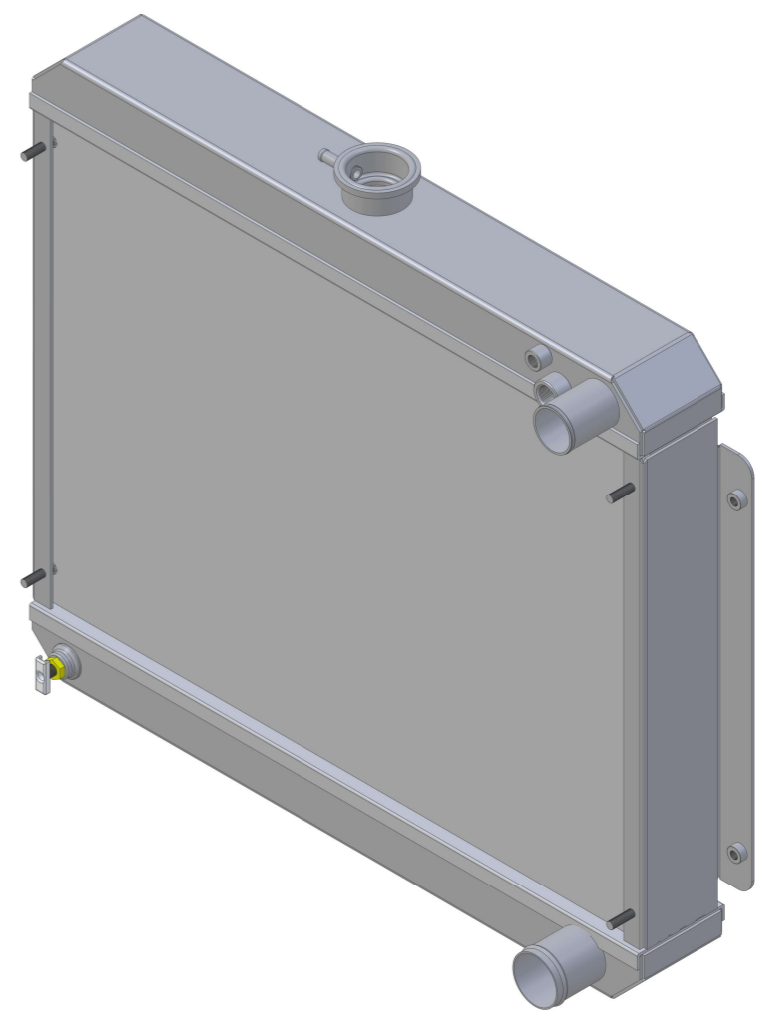

SKU #	Transmission	Core Size
1-1673-100LS	Manual	Standard (2 Rows Of 1" Tubes)
1-1673-200LS		Upgraded (2 Rows Of 1.25" Tubes)

Wizard
cooling
 Custom Aluminum Radiators
www.wizardcooling.com

Contact Us:
 716-655-6760

Part Number
1-1673-LS Radiator
Manual Transmission