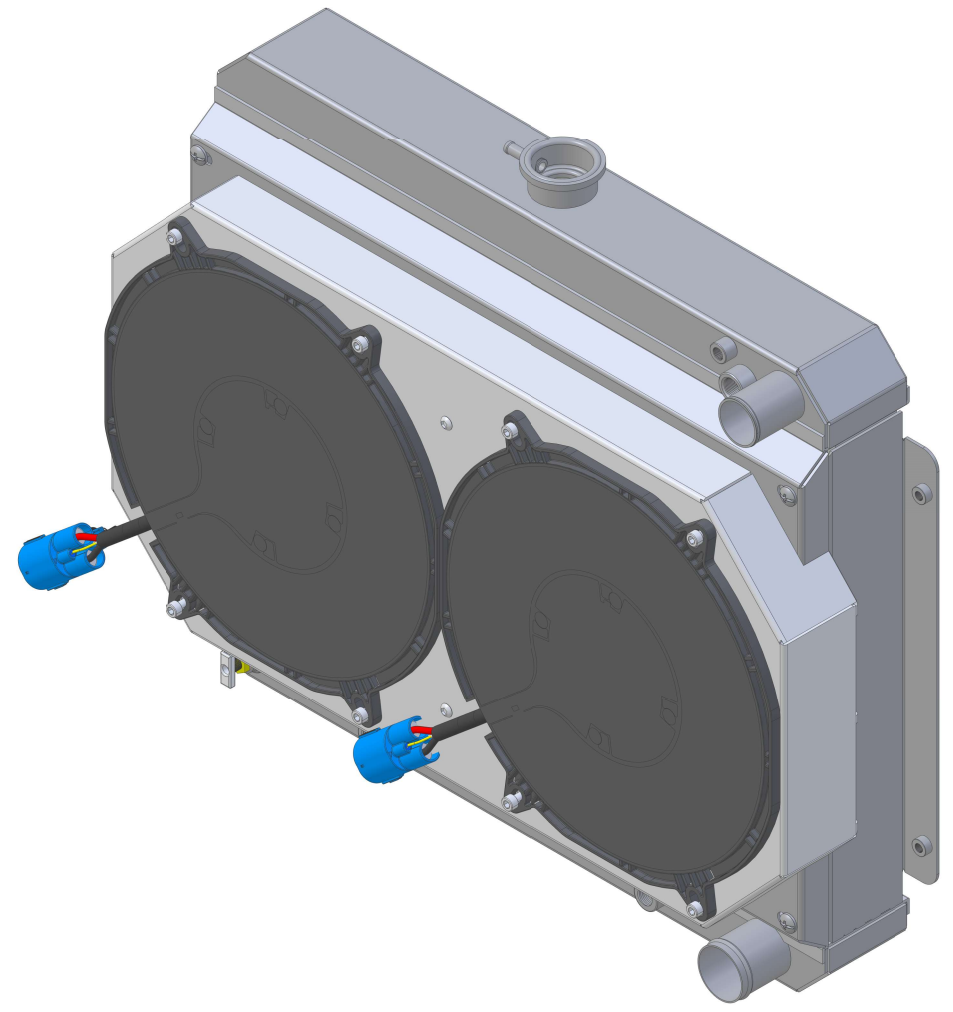

SKU #	Radiator DWG #	Radiator P/N	Transmission	Core Size	Shroud & Fan DWG #	Shroud & Fan P/N	Fan Type
1-1673-112LSBL	1-1673-LS Radiator	1-1673-110LS	Automatic	STANDARD (2 Rows of 1" Tubes)	1-1673-002BL (Dual Chamber Shroud)	1-1673-002BL	300W Brushless
1-1673-212LSBL		1-1673-210LS		UPGRADED (2 Rows of 1.25" Tubes)			