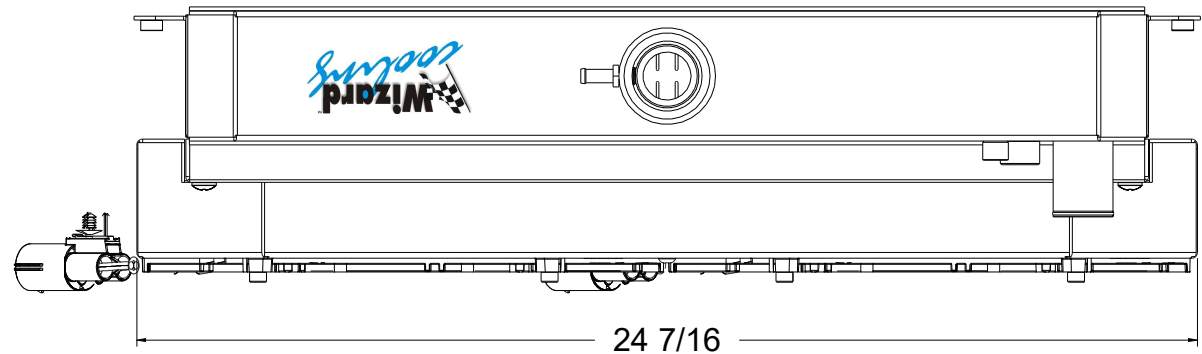

SKU #	Radiator DWG #	Radiator P/N	Transmission	Core Size	Shroud & Fan DWG #	Shroud & Fan P/N	Fan Type
1-1673-112LSBL	1-1673-LS Radiator	1-1673-110LS	Automatic	STANDARD (2 Rows of 1" Tubes)	1-1673-002BL (Dual Chamber Shroud)	1-1673-002BL	300W Brushless
1-1673-212LSBL		1-1673-210LS		UPGRADED (2 Rows of 1.25" Tubes)			