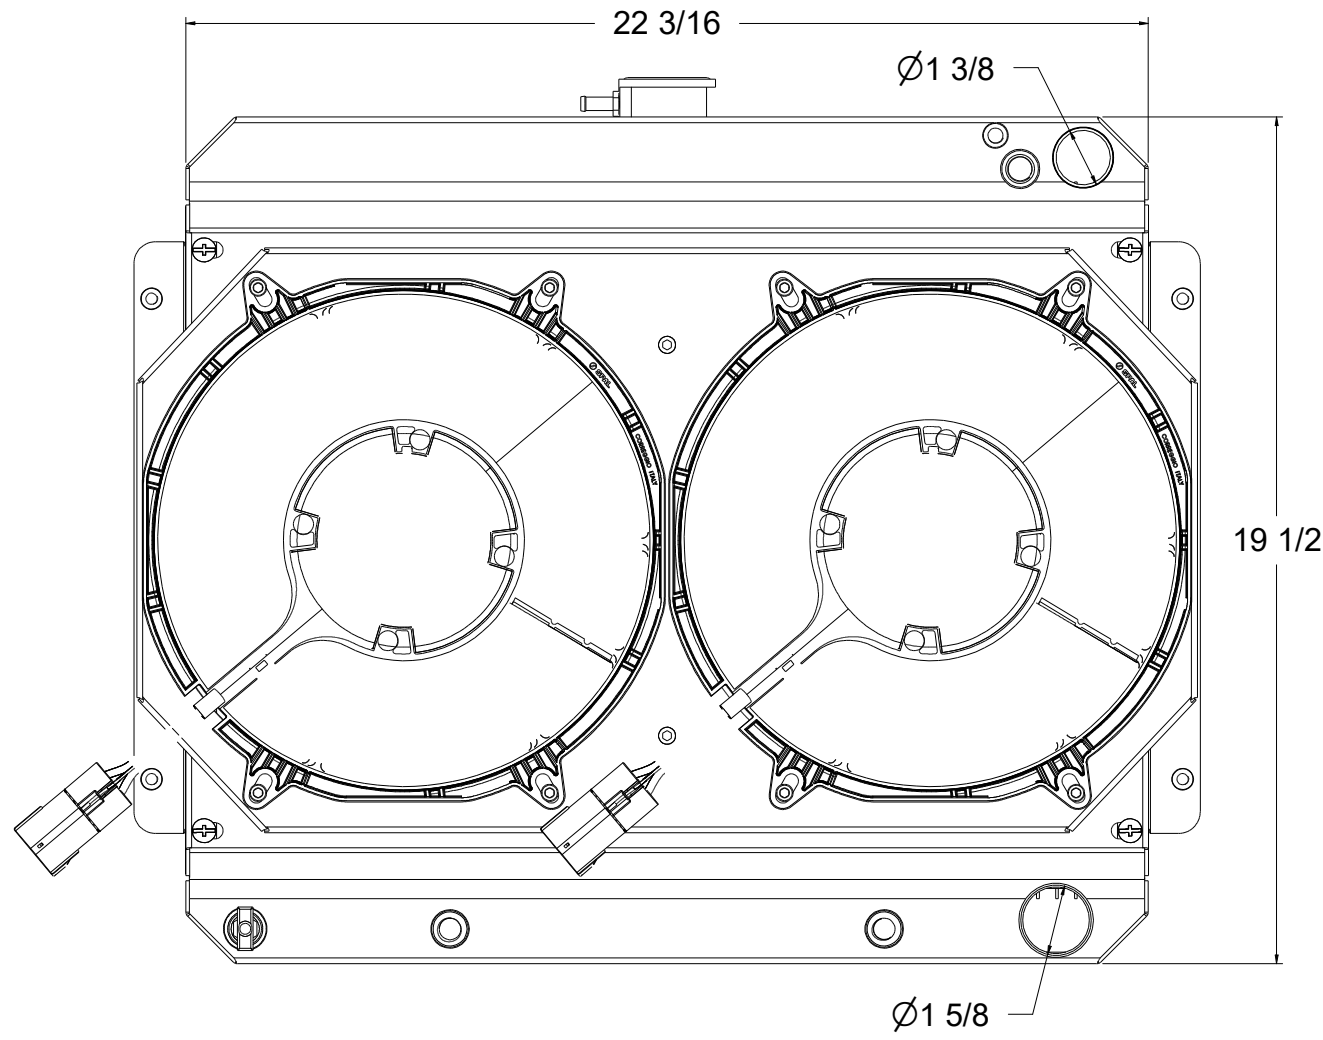

SKU #	Radiator DWG #	Radiator P/N	Transmission	Core Size	Shroud & Fan DWG #	Shroud & Fan P/N	Fan Type
1-1673-112LSBL	1-1673-LS Radiator	1-1673-110LS	Automatic	STANDARD (2 Rows of 1" Tubes)	1-1673-002BL (Dual Chamber Shroud)	1-1673-002BL	300W Brushless
1-1673-212LSBL		1-1673-210LS		UPGRADED (2 Rows of 1.25" Tubes)			