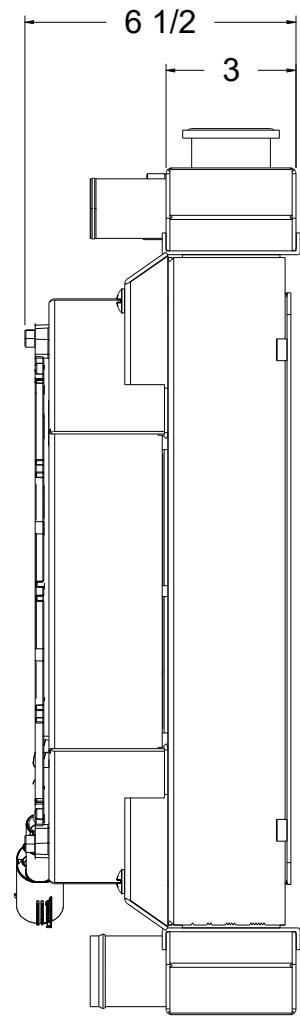

SKU #	Radiator DWG #	Radiator P/N	Transmission	Core Size	Shroud & Fan DWG #	Shroud & Fan P/N	Fan Type
1-1673-112LSBL	1-1673-LS Radiator	1-1673-110LS	Automatic	STANDARD (2 Rows of 1" Tubes)	1-1673-002BL (Dual Chamber Shroud)	1-1673-002BL	300W Brushless
1-1673-212LSBL		1-1673-210LS		UPGRADED (2 Rows of 1.25" Tubes)			