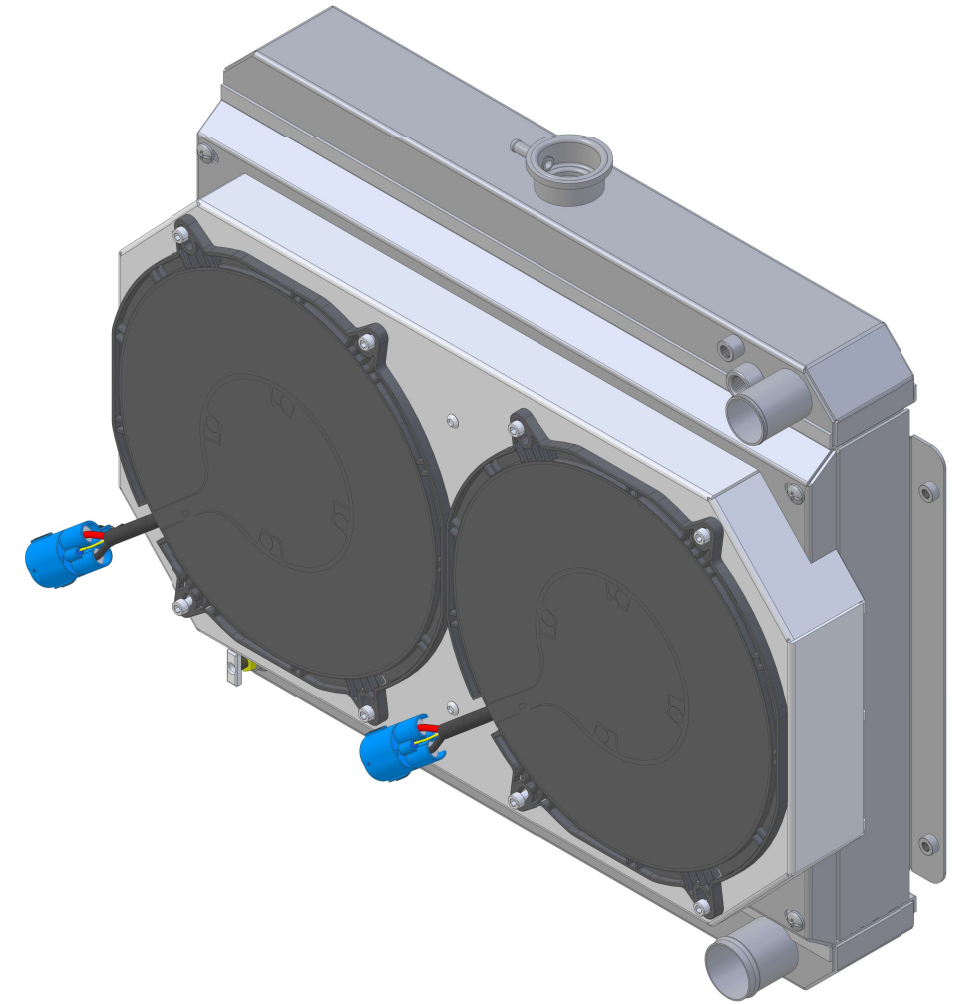

SKU #	Radiator DWG #	Radiator P/N	Transmission	Core Size	Shroud & Fan DWG #	Shroud & Fan P/N	Fan Type
1-1673-102LSBL	1-1673-LS Radiator	1-1673-100LS	Manual	STANDARD (2 Rows of 1" Tubes)	1-1673-002BL (Dual Chamber Shroud)	1-1673-002BL	300W Brushless
1-1673-202LSBL		1-1673-200LS		UPGRADED (2 Rows of 1.25" Tubes)			