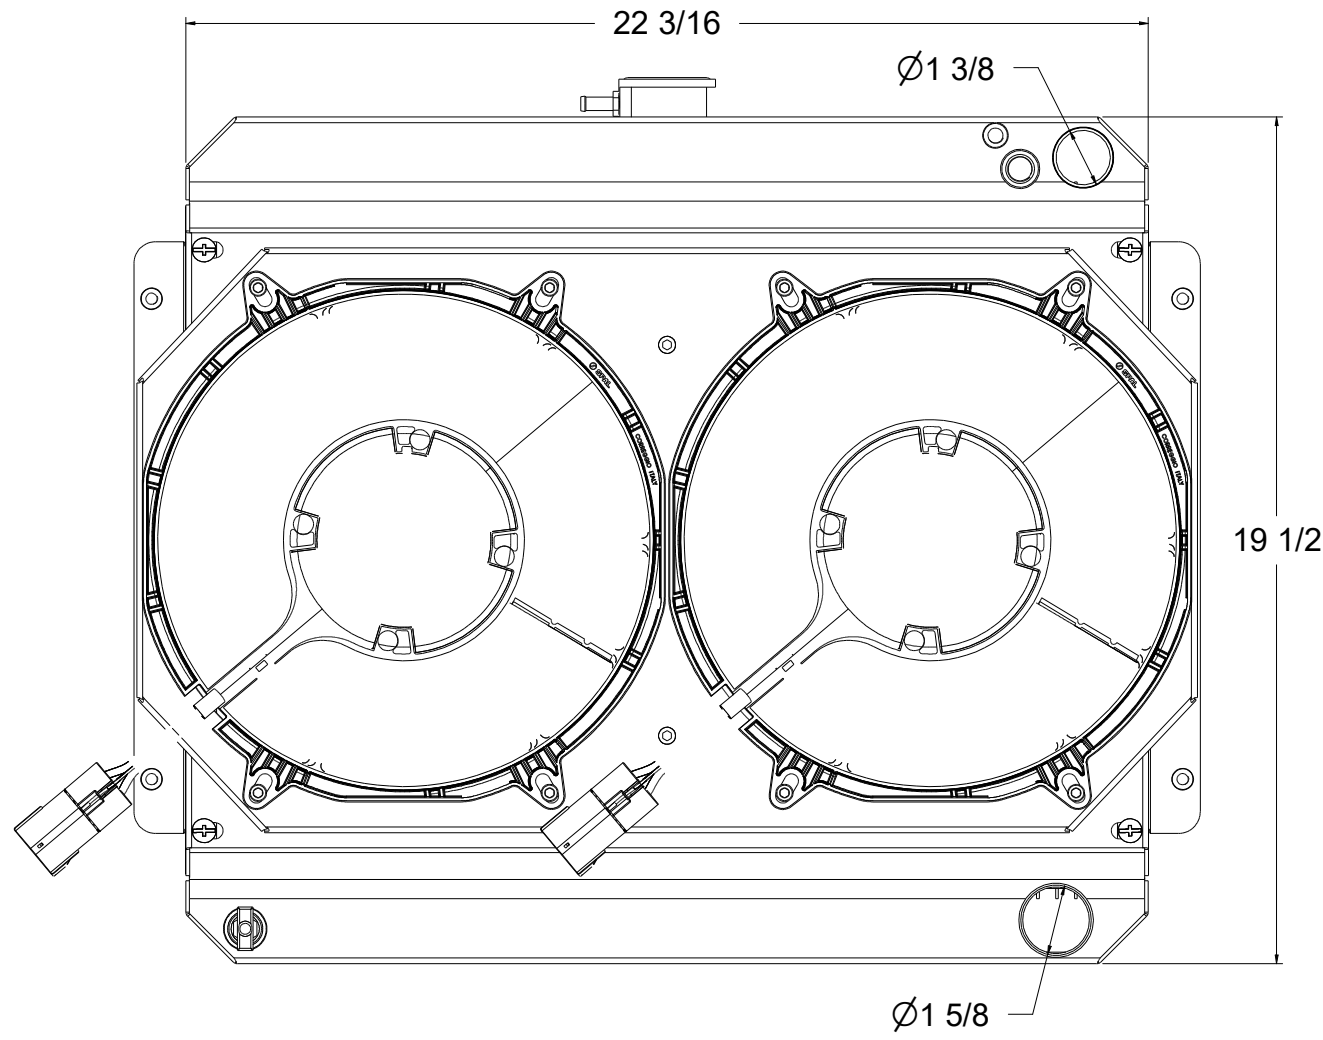

SKU #	Radiator DWG #	Radiator P/N	Transmission	Core Size	Shroud & Fan DWG #	Shroud & Fan P/N	Fan Type
1-1673-102LSBL	1-1673-LS Radiator	1-1673-100LS	Manual	STANDARD (2 Rows of 1" Tubes)	1-1673-002BL (Dual Chamber Shroud)	1-1673-002BL	300W Brushless
1-1673-202LSBL		1-1673-200LS		UPGRADED (2 Rows of 1.25" Tubes)			