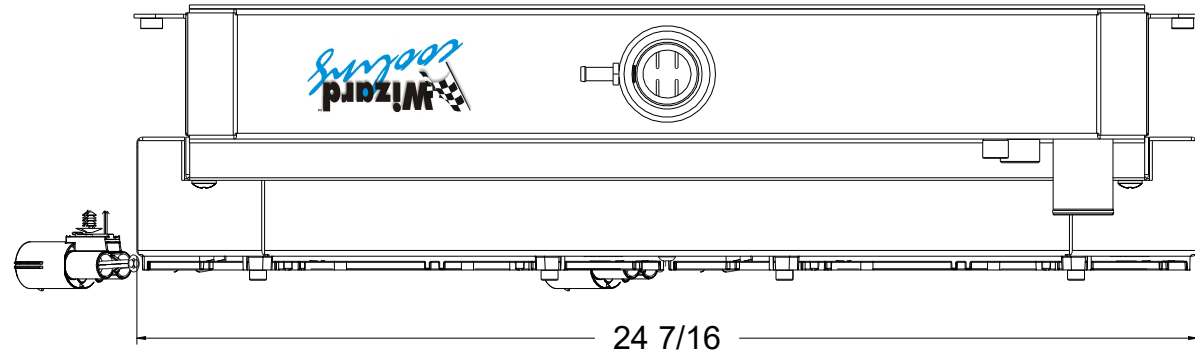

SKU #	Radiator DWG #	Radiator P/N	Transmission	Core Size	Shroud & Fan DWG #	Shroud & Fan P/N	Fan Type
1-1673-102LSBL	1-1673-LS Radiator	1-1673-100LS	Manual	STANDARD (2 Rows of 1" Tubes)	1-1673-002BL (Dual Chamber Shroud)	1-1673-002BL	300W Brushless
1-1673-202LSBL		1-1673-200LS		UPGRADED (2 Rows of 1.25" Tubes)			