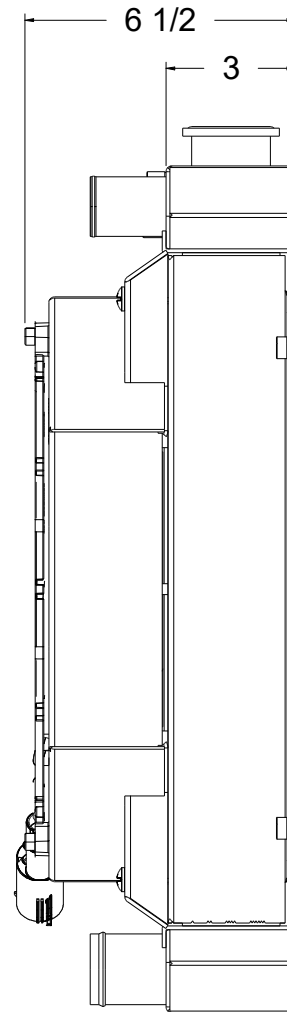

SKU #	Radiator DWG #	Radiator P/N	Transmission	Core Size	Shroud & Fan DWG #	Shroud & Fan P/N	Fan Type
1-1673-102LSBL	1-1673-LS Radiator	1-1673-100LS	Manual	STANDARD (2 Rows of 1" Tubes)	1-1673-002BL (Dual Chamber Shroud)	1-1673-002BL	300W Brushless
1-1673-202LSBL		1-1673-200LS		UPGRADED (2 Rows of 1.25" Tubes)			