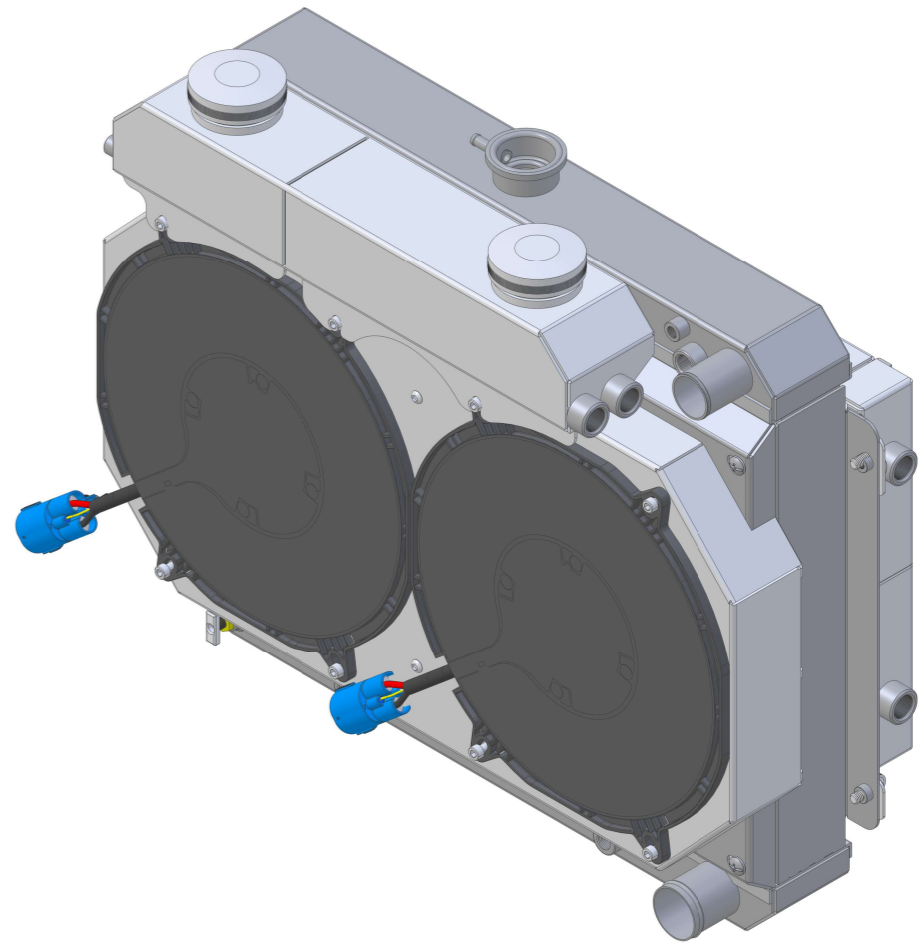

SKU #	Transmission	Fan Type	Core Size
1-1673-212LSBLACINXX	Automatic	Brushless	UPGRADED (2 Rows of 1.25" Tubes)

Contact Us:  
716-655-6760

Part Number  
**1-1673-LSBLACINXX**  
Automatic Transmission