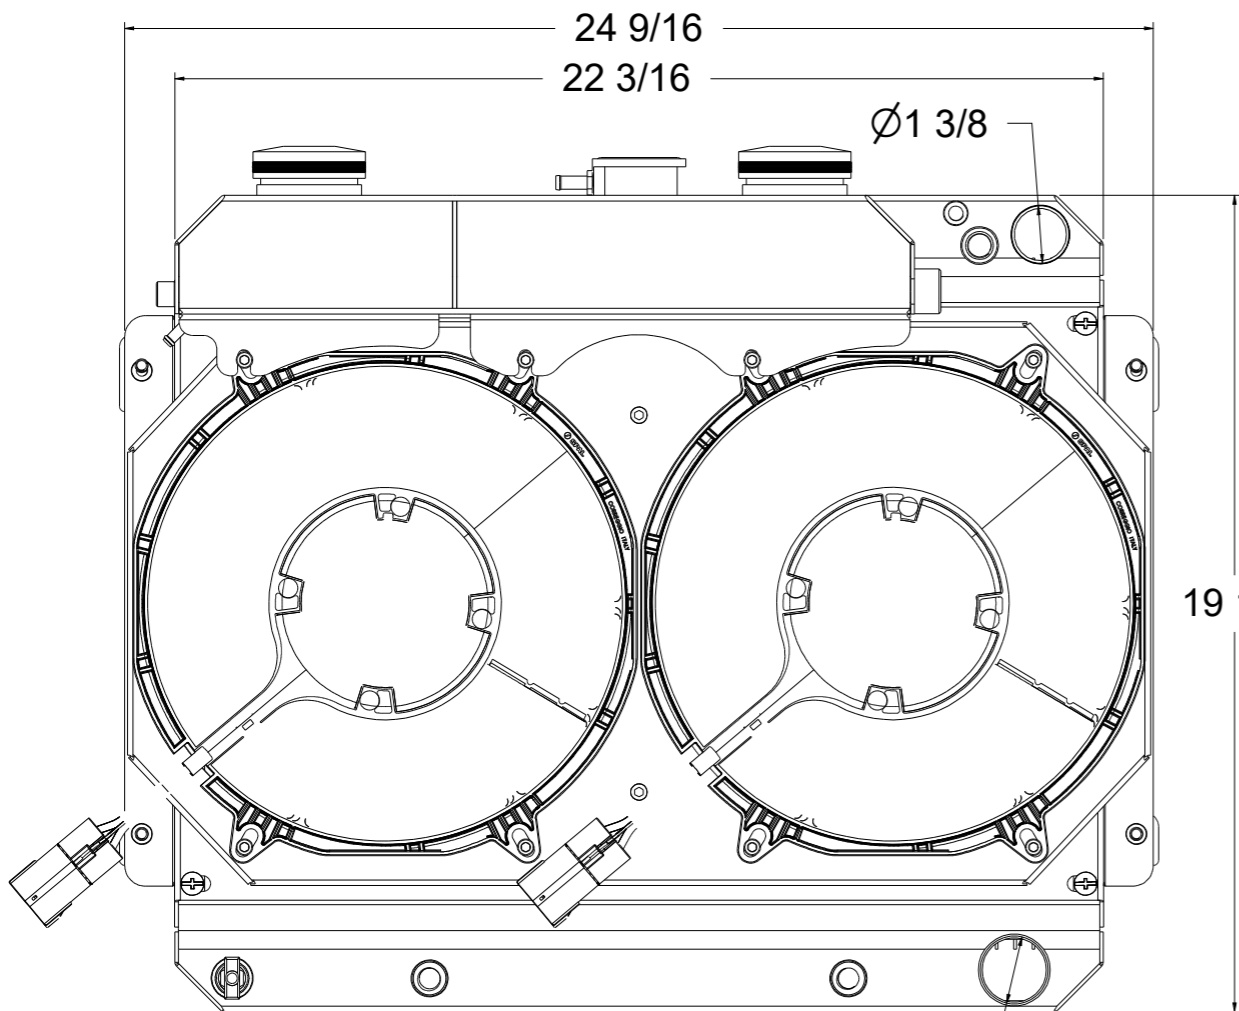

SKU #	Transmission	Fan Type	Core Size
1-1673-212LSBLACINXX	Automatic	Brushless	UPGRADED (2 Rows of 1.25" Tubes)

Contact Us:  
716-655-6760

Part Number  
**1-1673-LSBLACINXX**  
Automatic Transmission