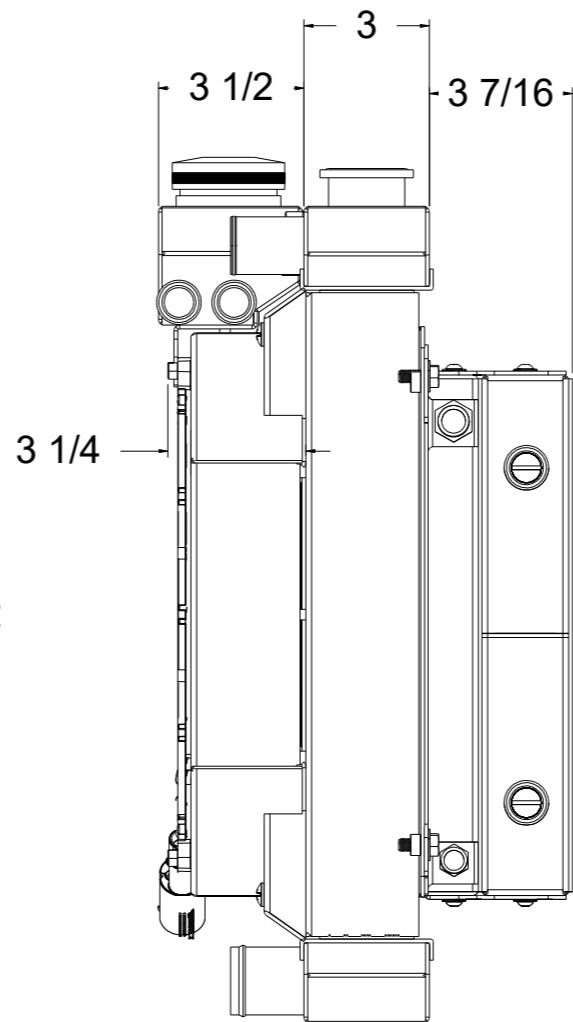

SKU #	Transmission	Fan Type	Core Size
1-1673-212LSBLACINXX	Automatic	Brushless	UPGRADED (2 Rows of 1.25" Tubes)

Contact Us:  
716-655-6760

Part Number  
**1-1673-LSBLACINXX**  
Automatic Transmission