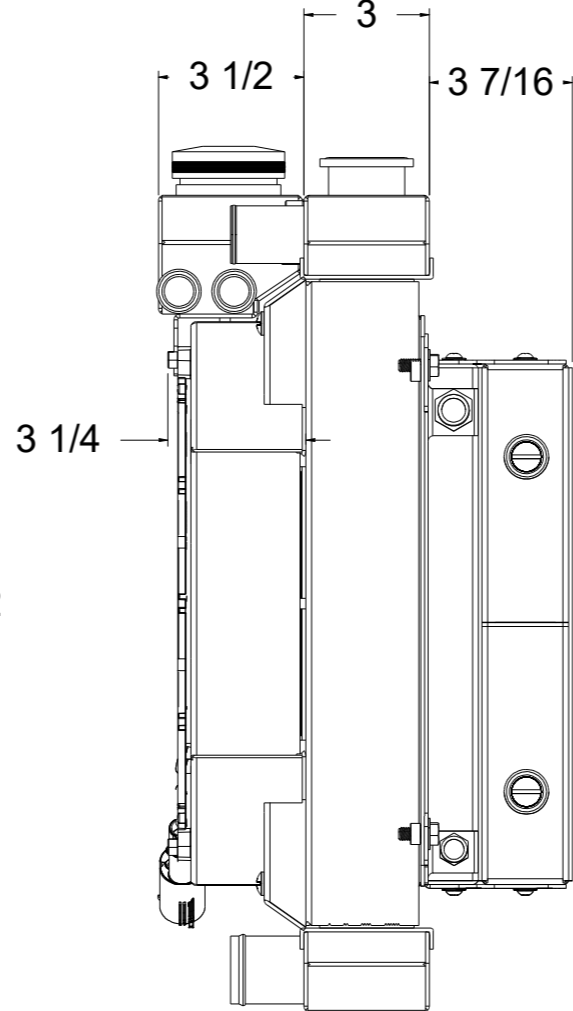

SKU #	Transmission	Fan Type	Core Size
1-1673-202LSBLACINXX	Manual	Brushless	UPGRADED (2 Rows of 1.25" Tubes)

Contact Us:
716-655-6760

Part Number
1-1673-LSBLACINXX
Manual Transmission