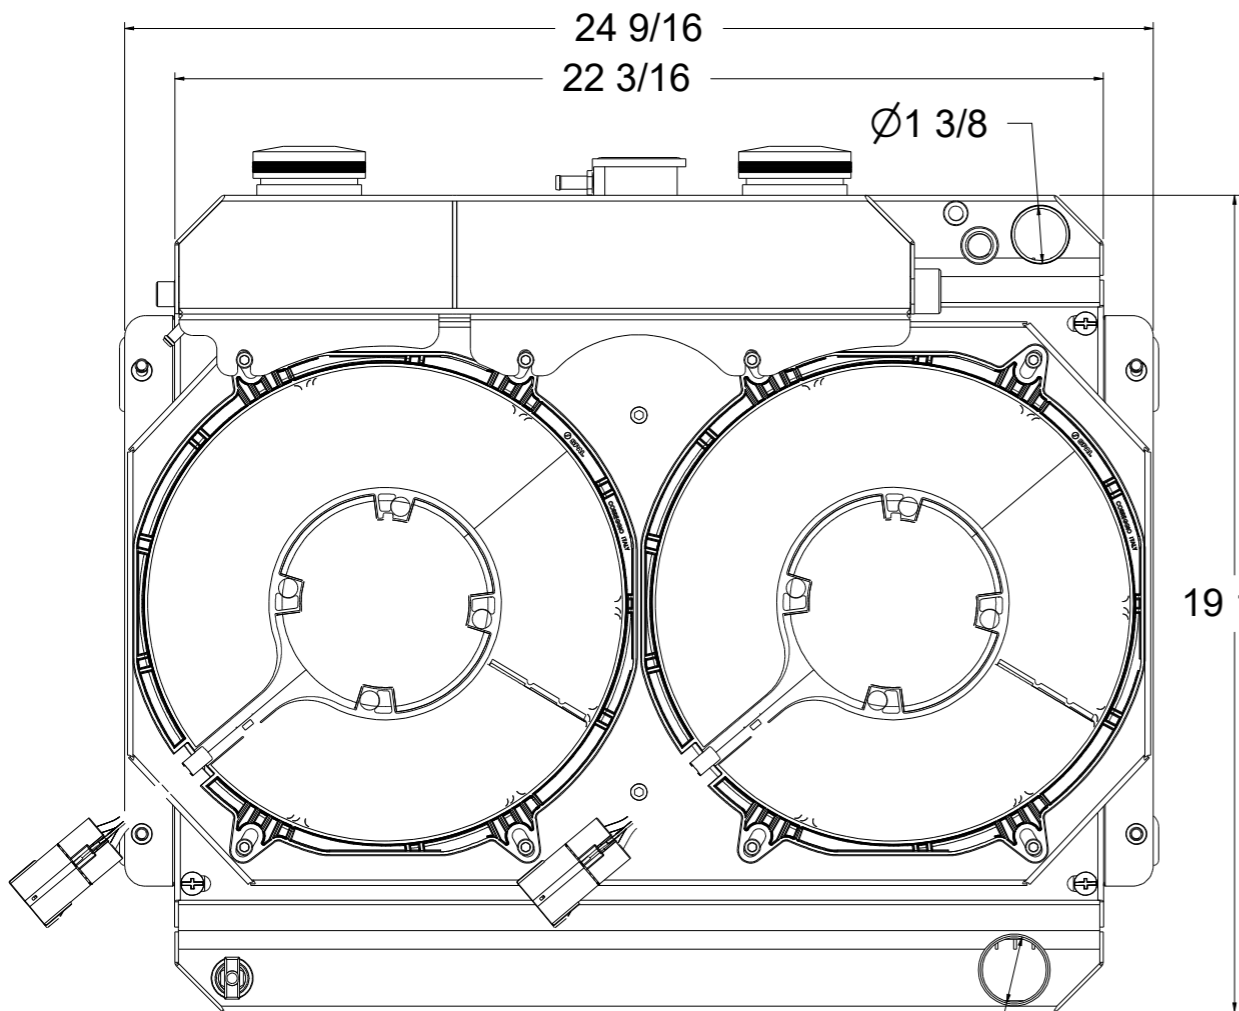

SKU #	Transmission	Fan Type	Core Size
1-1673-202LSBLACINXX	Manual	Brushless	UPGRADED (2 Rows of 1.25" Tubes)

Contact Us:
716-655-6760

Part Number
1-1673-LSBLACINXX
Manual Transmission