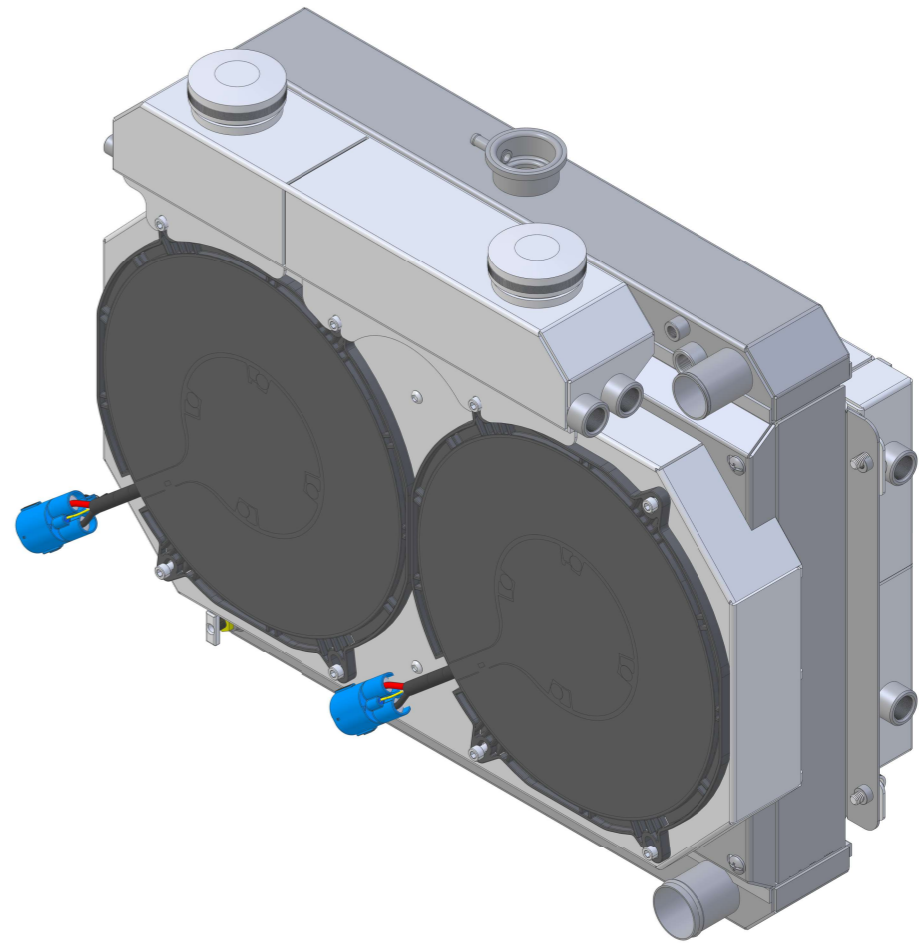

SKU #	Transmission	Fan Type	Core Size
1-1673-202LSBLACINXX	Manual	Brushless	UPGRADED (2 Rows of 1.25" Tubes)

Contact Us:
716-655-6760

Part Number
1-1673-LSBLACINXX
Manual Transmission