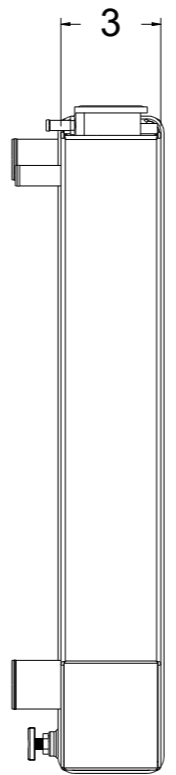

8 7 6 5 4 3 2 1

SKU #	Transmission	Core Size
1-1697-110	Automatic	Standard (2 Rows Of 1" Tubes)
1-1697-210		Upgraded (2 Rows Of 1.25" Tubes)

www.wizardcooling.com

Contact Us:  
716-655-6760

Part Number  
**1-1697-Radiator  
Automatic Transmission**

8 7 6 5 4 3 2 1