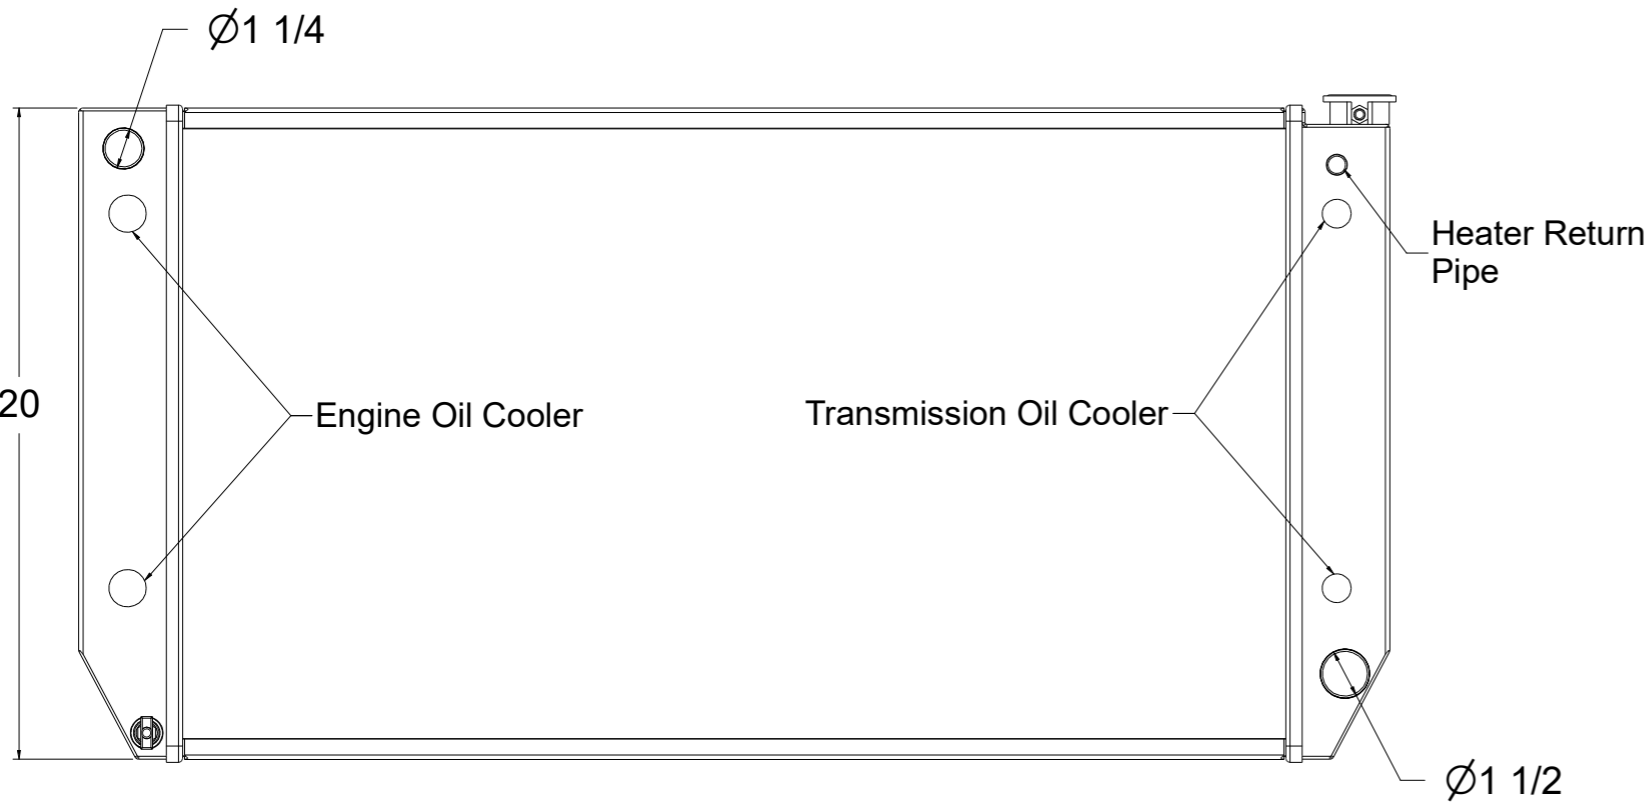

8 7 6 5 4 3 2 1

SKU #	Transmission	Core Size
1-1697-110	Automatic	Standard (2 Rows Of 1" Tubes)
1-1697-210		Upgraded (2 Rows Of 1.25" Tubes)

www.wizardcooling.com

Contact Us:  
716-655-6760

Part Number  
**1-1697-Radiator  
Automatic Transmission**