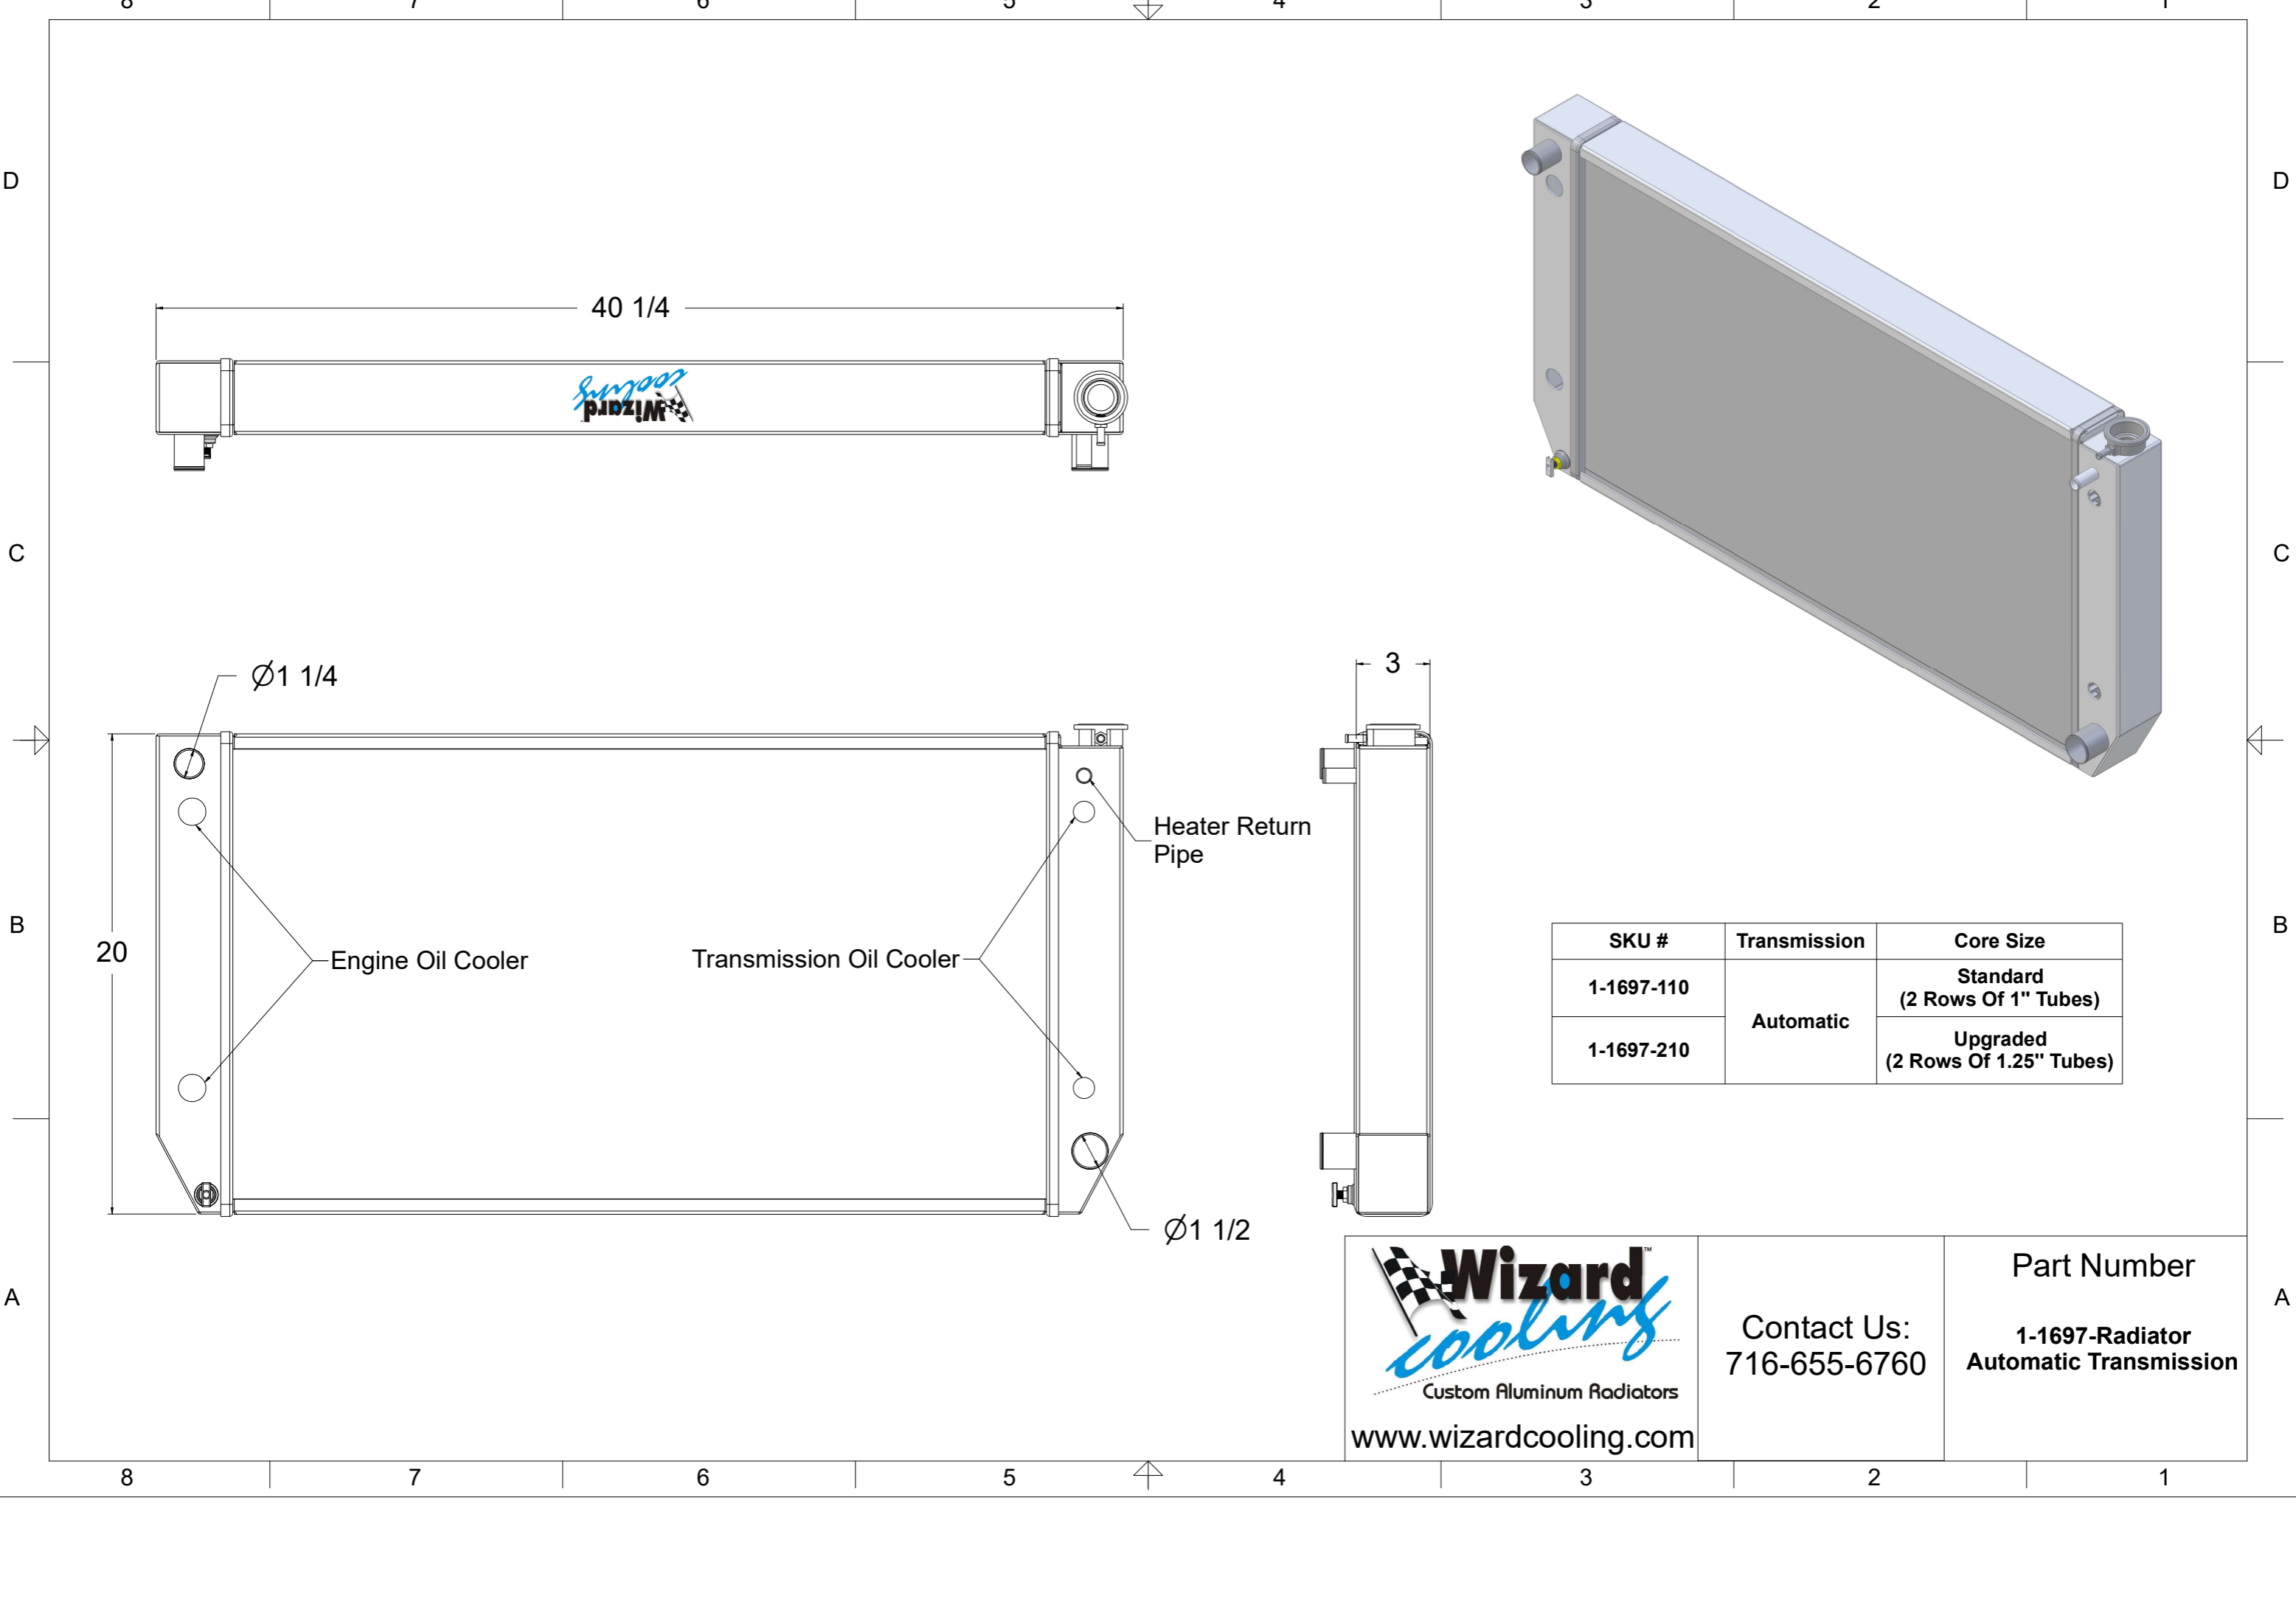

8 7 6 5 4 3 2 1

SKU #	Transmission	Core Size
1-1697-110	Automatic	Standard (2 Rows Of 1" Tubes)
1-1697-210		Upgraded (2 Rows Of 1.25" Tubes)

www.wizardcooling.com

Contact Us:  
716-655-6760

Part Number  
**1-1697-Radiator  
Automatic Transmission**

8 7 6 5 4 3 2 1