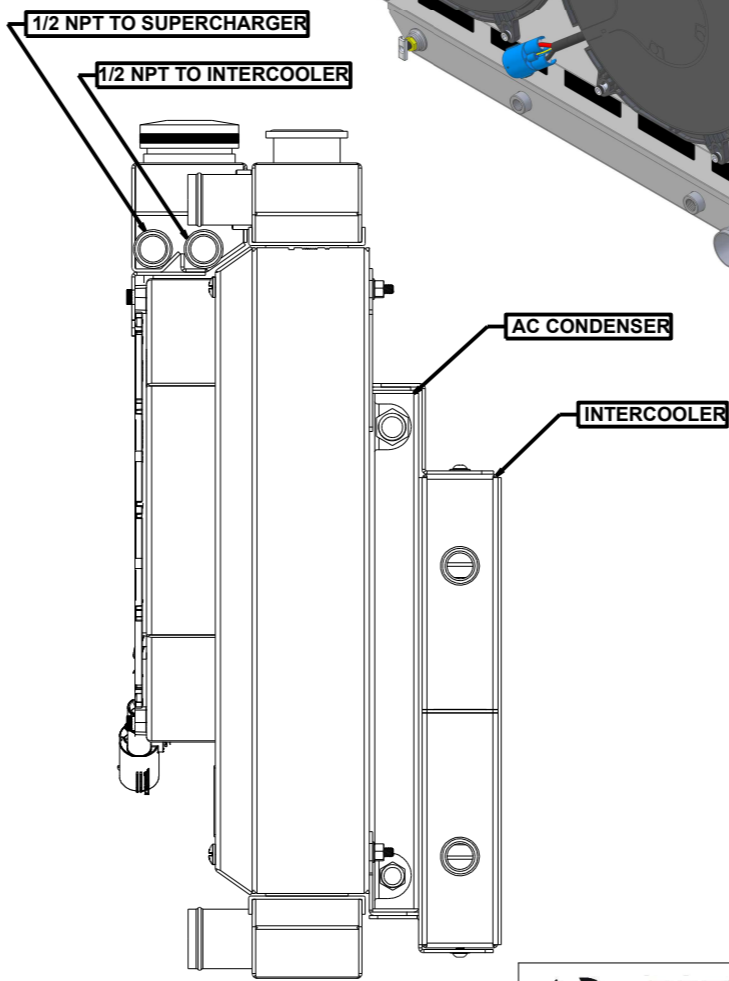

8 7 6 5 4 3 2 1

SKU #	Transmission	Fan Type	Core Size
1-284-212LSBLACINXX	Automatic	Brushless	UPGRADED (2 Rows of 1.25" Tubes)

Wizard
cooling
Custom Aluminum Radiators
www.wizardcooling.com

Contact Us:
716-655-6760

Part Number
1-284-LSBLACINXX
Fitting Callout Drawing
Automatic Transmission

8 7 6 5 4 3 2 1