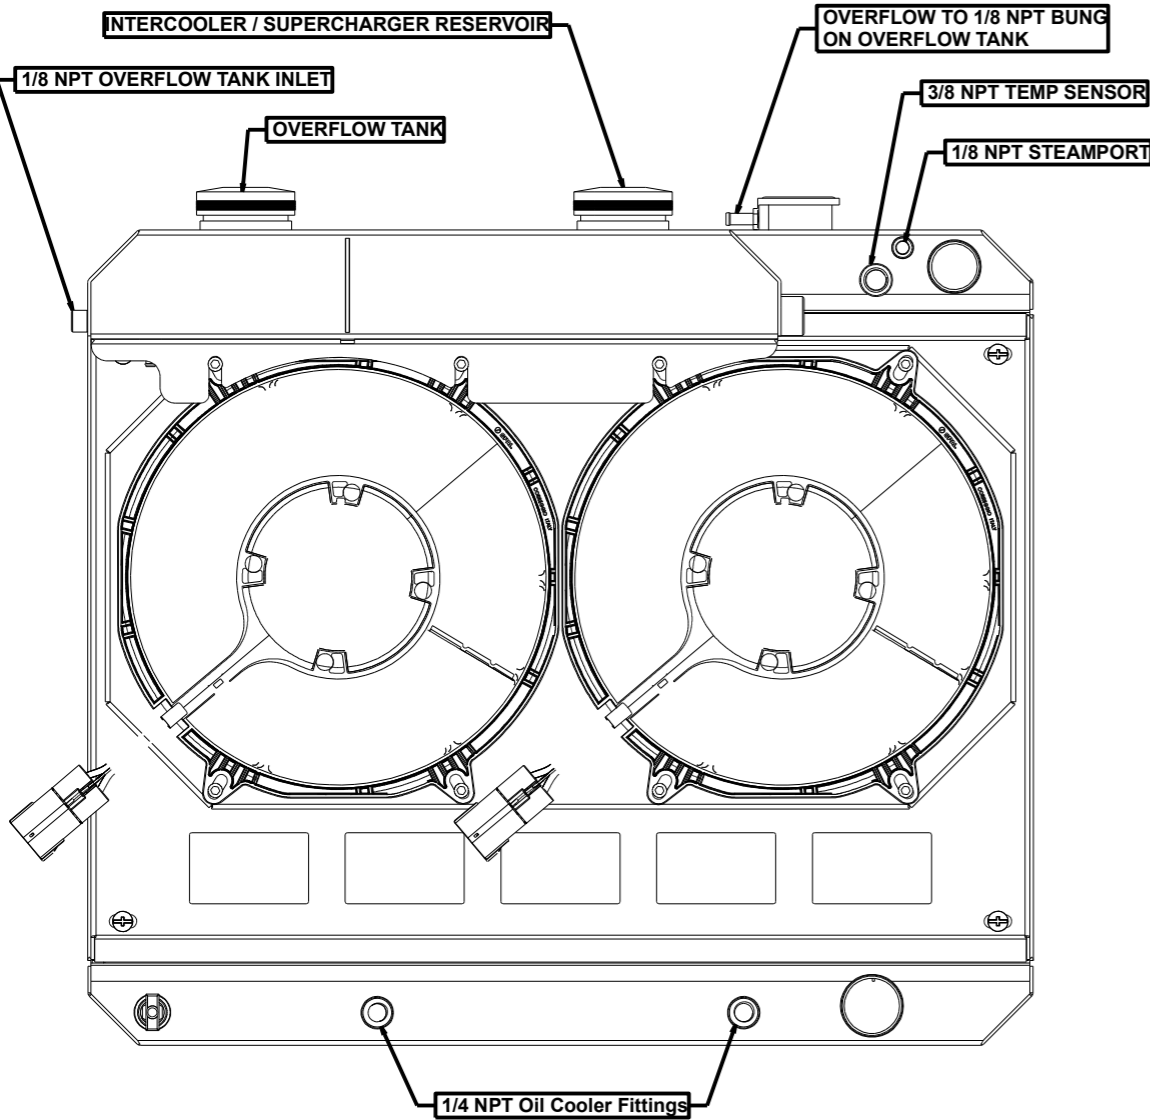

8 7 6 5 4 3 2 1

SKU #	Transmission	Fan Type	Core Size
1-284-212LSBLACINXX	Automatic	Brushless	UPGRADED (2 Rows of 1.25" Tubes)

Wizard
cooling
Custom Aluminum Radiators
www.wizardcooling.com

Contact Us:
716-655-6760

Part Number
1-284-LSBLACINXX
Fitting Callout Drawing
Automatic Transmission

8 7 6 5 4 3 2 1