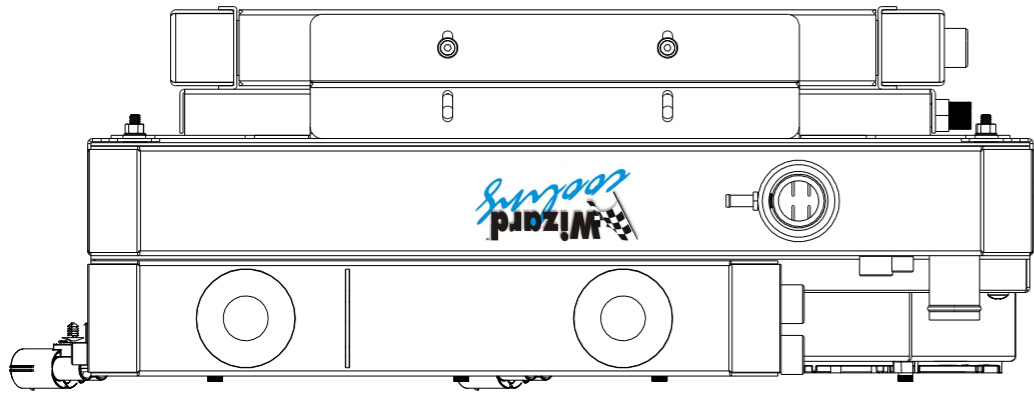

8 7 6 5 4 3 2 1

SKU #	Transmission	Fan Type	Core Size
1-284-212LSBLACINXX	Automatic	Brushless	UPGRADED (2 Rows of 1.25" Tubes)

Wizard
cooling
Custom Aluminum Radiators
www.wizardcooling.com

Contact Us:
716-655-6760

Part Number
1-284-LSBLACINXX
Fitting Callout Drawing
Automatic Transmission

8 7 6 5 4 3 2 1