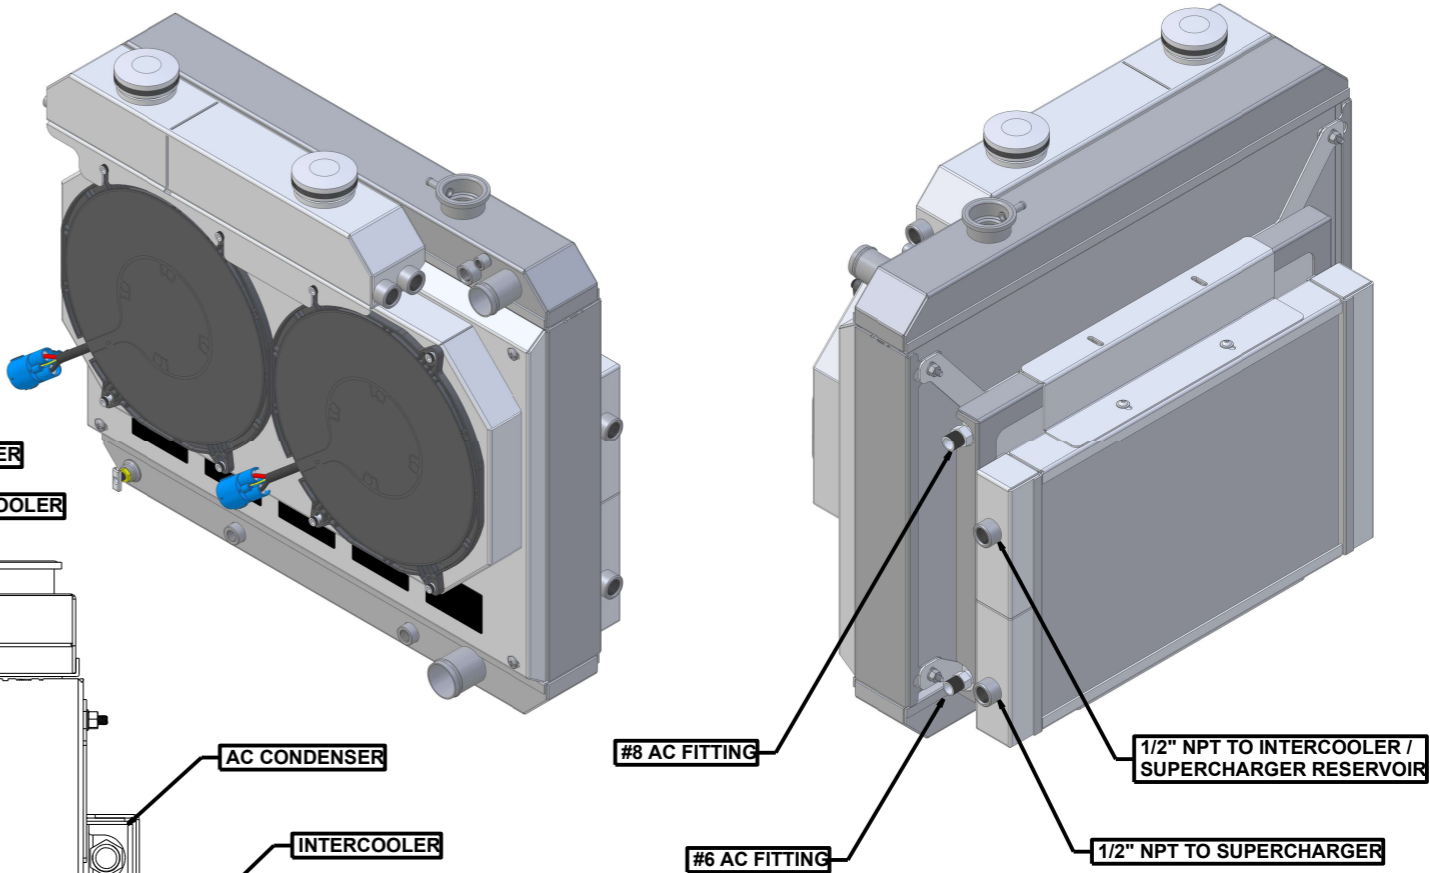

8 7 6 5 4 3 2 1

SKU #	Transmission	Fan Type	Core Size
1-284-212LSBLACINXX	Automatic	Brushless	UPGRADED (2 Rows of 1.25" Tubes)

Wizard
cooling
Custom Aluminum Radiators
www.wizardcooling.com

Contact Us:
716-655-6760

Part Number
1-284-LSBLACINXX
Fitting Callout Drawing
Automatic Transmission

8 7 6 5 4 3 2 1