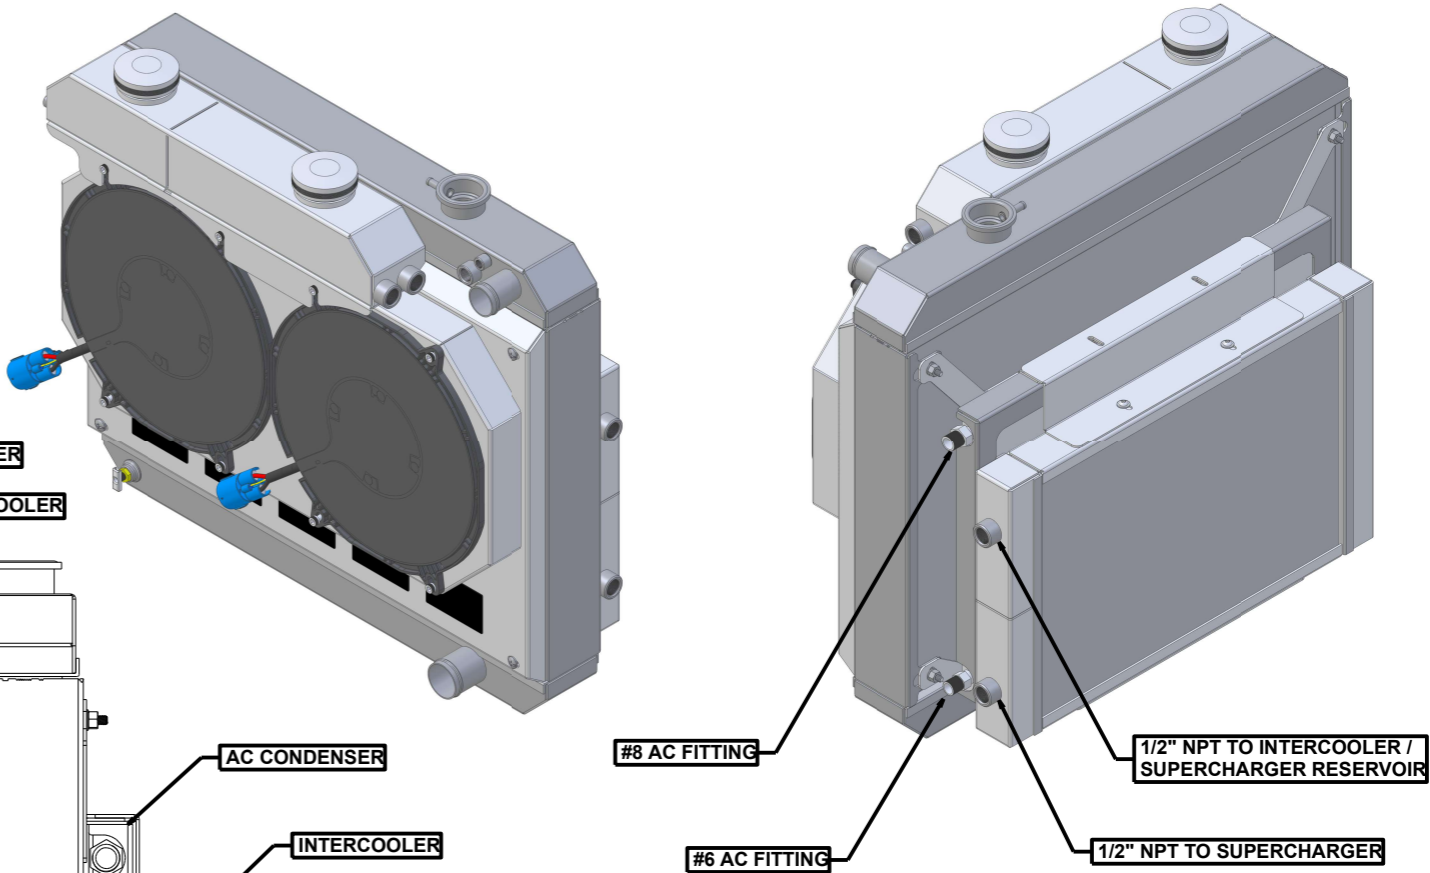

8 7 6 5 4 3 2 1

SKU #	Transmission	Fan Type	Core Size
1-284-202LSBLACINXX	Manual	Brushless	UPGRADED (2 Rows of 1.25" Tubes)

D  
C  
B  
A

D  
C  
B  
A

8 7 6 5 4 3 2 1

www.wizardcooling.com

Contact Us:  
716-655-6760

Part Number  
1-284-LSBLACINXX  
Fitting Callout Drawing  
Manual Transmission