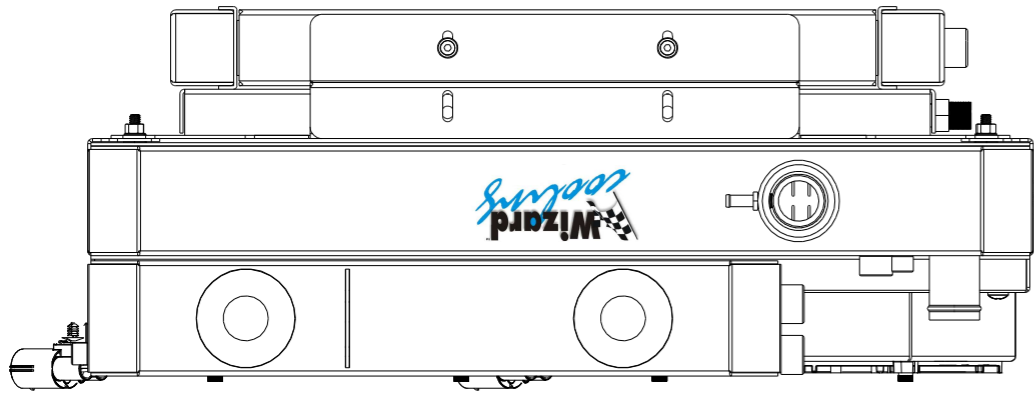

8 7 6 5 4 3 2 1

SKU #	Transmission	Fan Type	Core Size
1-284-202LSBLACINXX	Manual	Brushless	UPGRADED (2 Rows of 1.25" Tubes)

D  
C  
B  
A

D  
C  
B  
A

8 7 6 5 4 3 2 1

www.wizardcooling.com

Contact Us:  
716-655-6760

Part Number  
1-284-LSBLACINXX  
Fitting Callout Drawing  
Manual Transmission