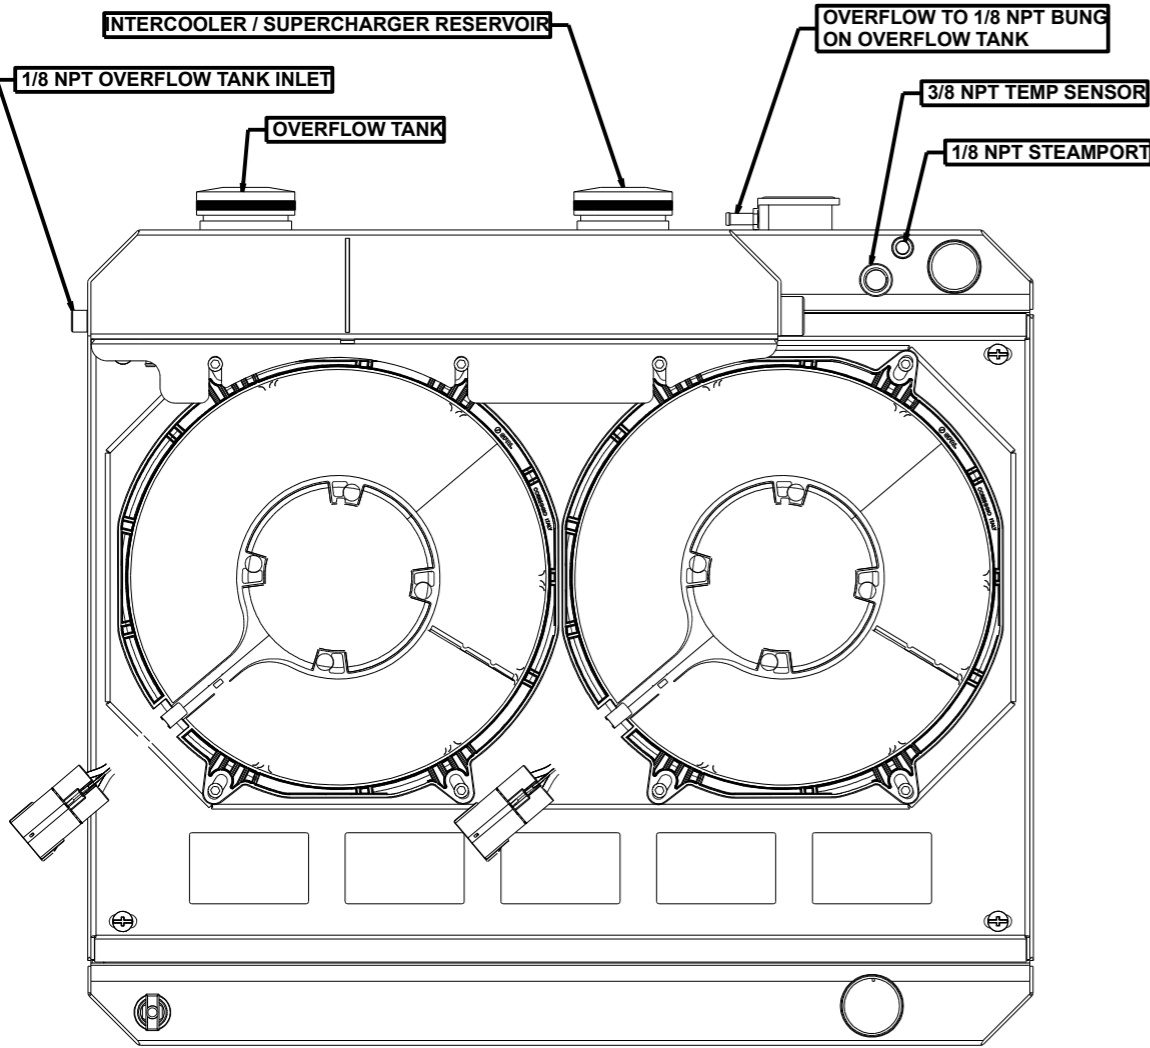

8 7 6 5 4 3 2 1

SKU #	Transmission	Fan Type	Core Size
1-284-202LSBLACINXX	Manual	Brushless	UPGRADED (2 Rows of 1.25" Tubes)

D  
C  
B  
A

D  
C  
B  
A

8 7 6 5 4 3 2 1

www.wizardcooling.com

Contact Us:  
716-655-6760

Part Number  
1-284-LSBLACINXX  
Fitting Callout Drawing  
Manual Transmission