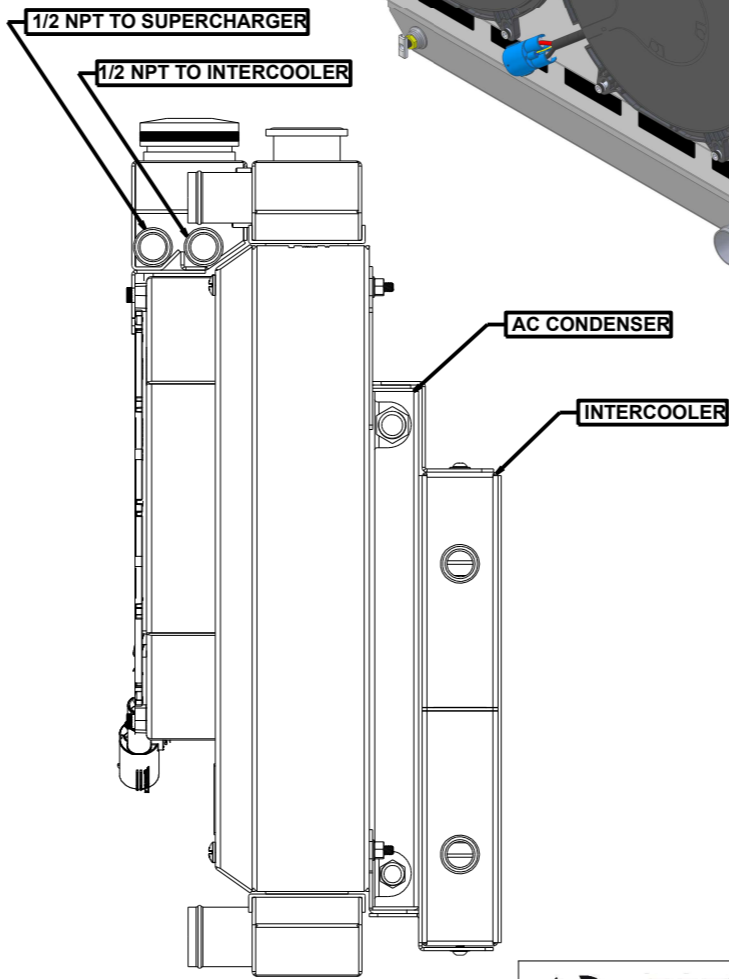

8 7 6 5 4 3 2 1

SKU #	Transmission	Fan Type	Core Size
1-284-202LSBLACINXX	Manual	Brushless	UPGRADED (2 Rows of 1.25" Tubes)

D  
C  
B  
A

D  
C  
B  
A

8 7 6 5 4 3 2 1

www.wizardcooling.com

Contact Us:  
716-655-6760

Part Number  
1-284-LSBLACINXX  
Fitting Callout Drawing  
Manual Transmission