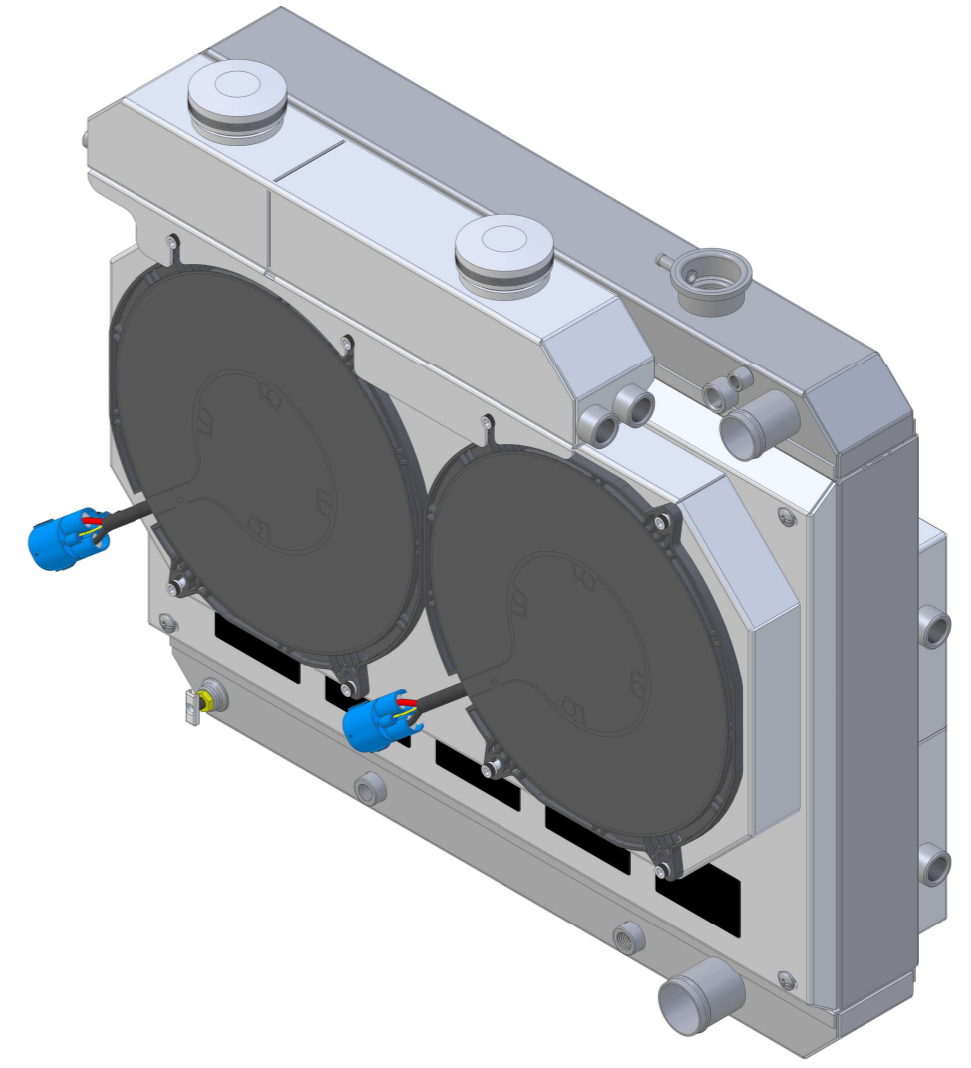

SKU #	Transmission	Fan Type	Core Size
1-284-212LSBLACINXX	Automatic	Brushless	UPGRADED (2 Rows of 1.25" Tubes)

Wizard
cooling
 Custom Aluminum Radiators
www.wizardcooling.com

Contact Us:
 716-655-6760

Part Number
1-284-LSBLACINXX
 Automatic Transmission