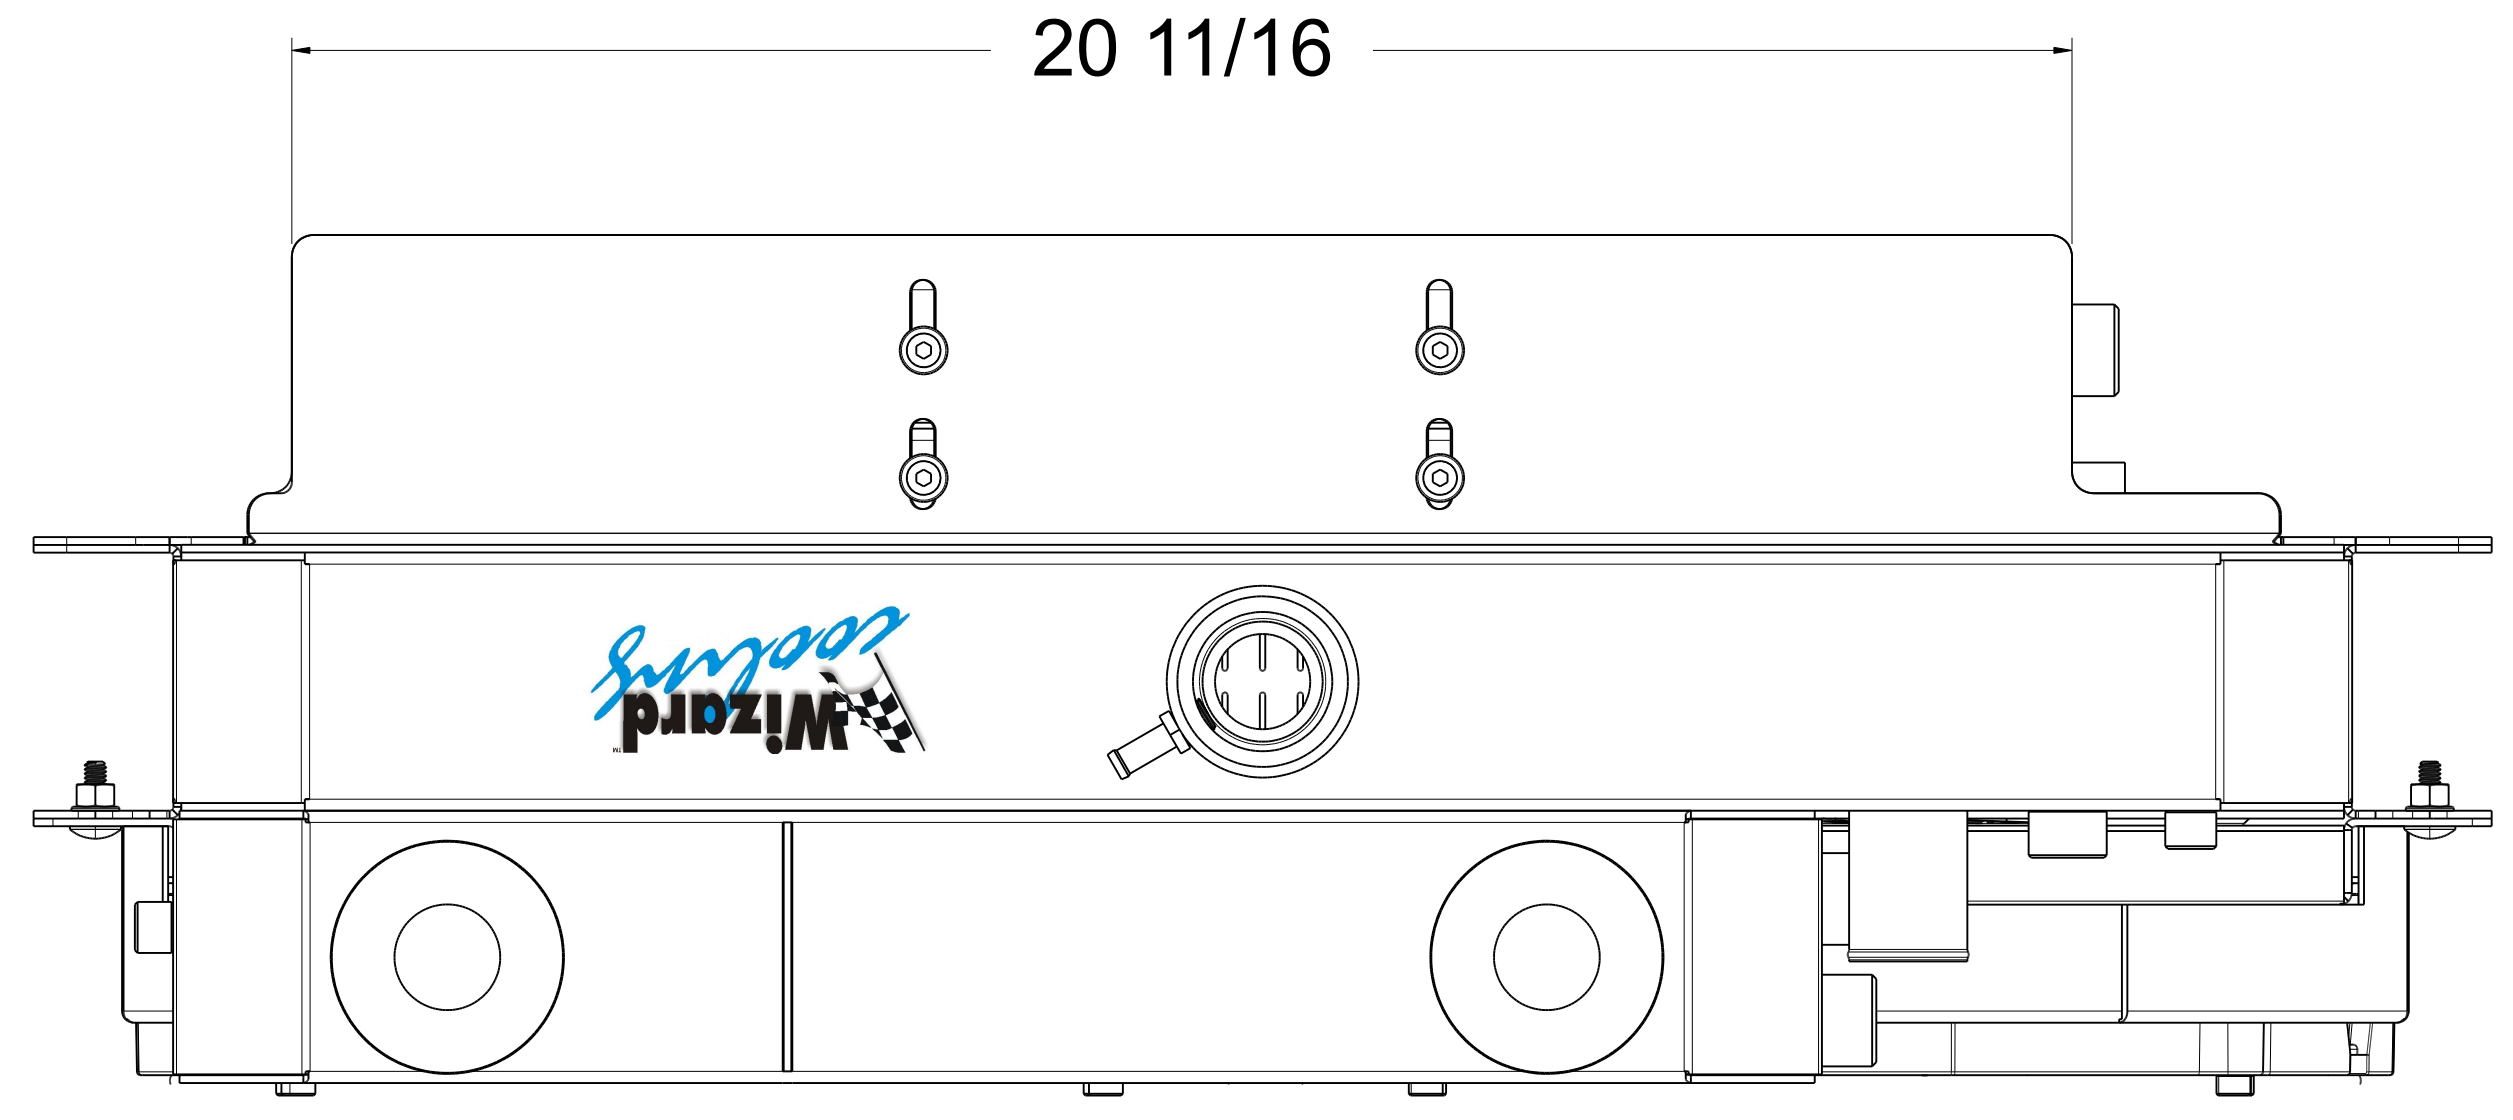

ZONE		REV	DESCRIPTION	DATE	APPROVED

Assembly Part #	Oil Cooler	Fan Part #	Core Part #
1-289-102LSBLACINXX	N/A	7-30107087	2-15.5x26.75x2.25
1-289-112LSBLACINXX	9- 5 PLT x 10 x 1		
1-289-202LSBLACINXX	N/A		
1-289-212LSBLACINXX	9- 5 PLT x 10 x 1		2-15.5x26.25" x 2.75

Item Number	Quantity	Part Number	Part Name	Revision	Comment
1	1	1-289-LS Radiator	LS Radiator Assembly		
2	1	1-289-002BL	Dual Brushless Fan Shroud Assembly		
3	1	1-289-000XX	ExpansionTank & Reservoir Assembly		
4	1	1-289-000ACIN	AC & Intercooler Assembly		

DRAWN	RM	DATE	12/22/23
CHECKED			
QA			
MFG			
APPROVED			

Title:

1-289-Beast Assemblies

SIZE: D FSCM NO. DWG NO. REV: -

SCALE: 1:1 SHEET