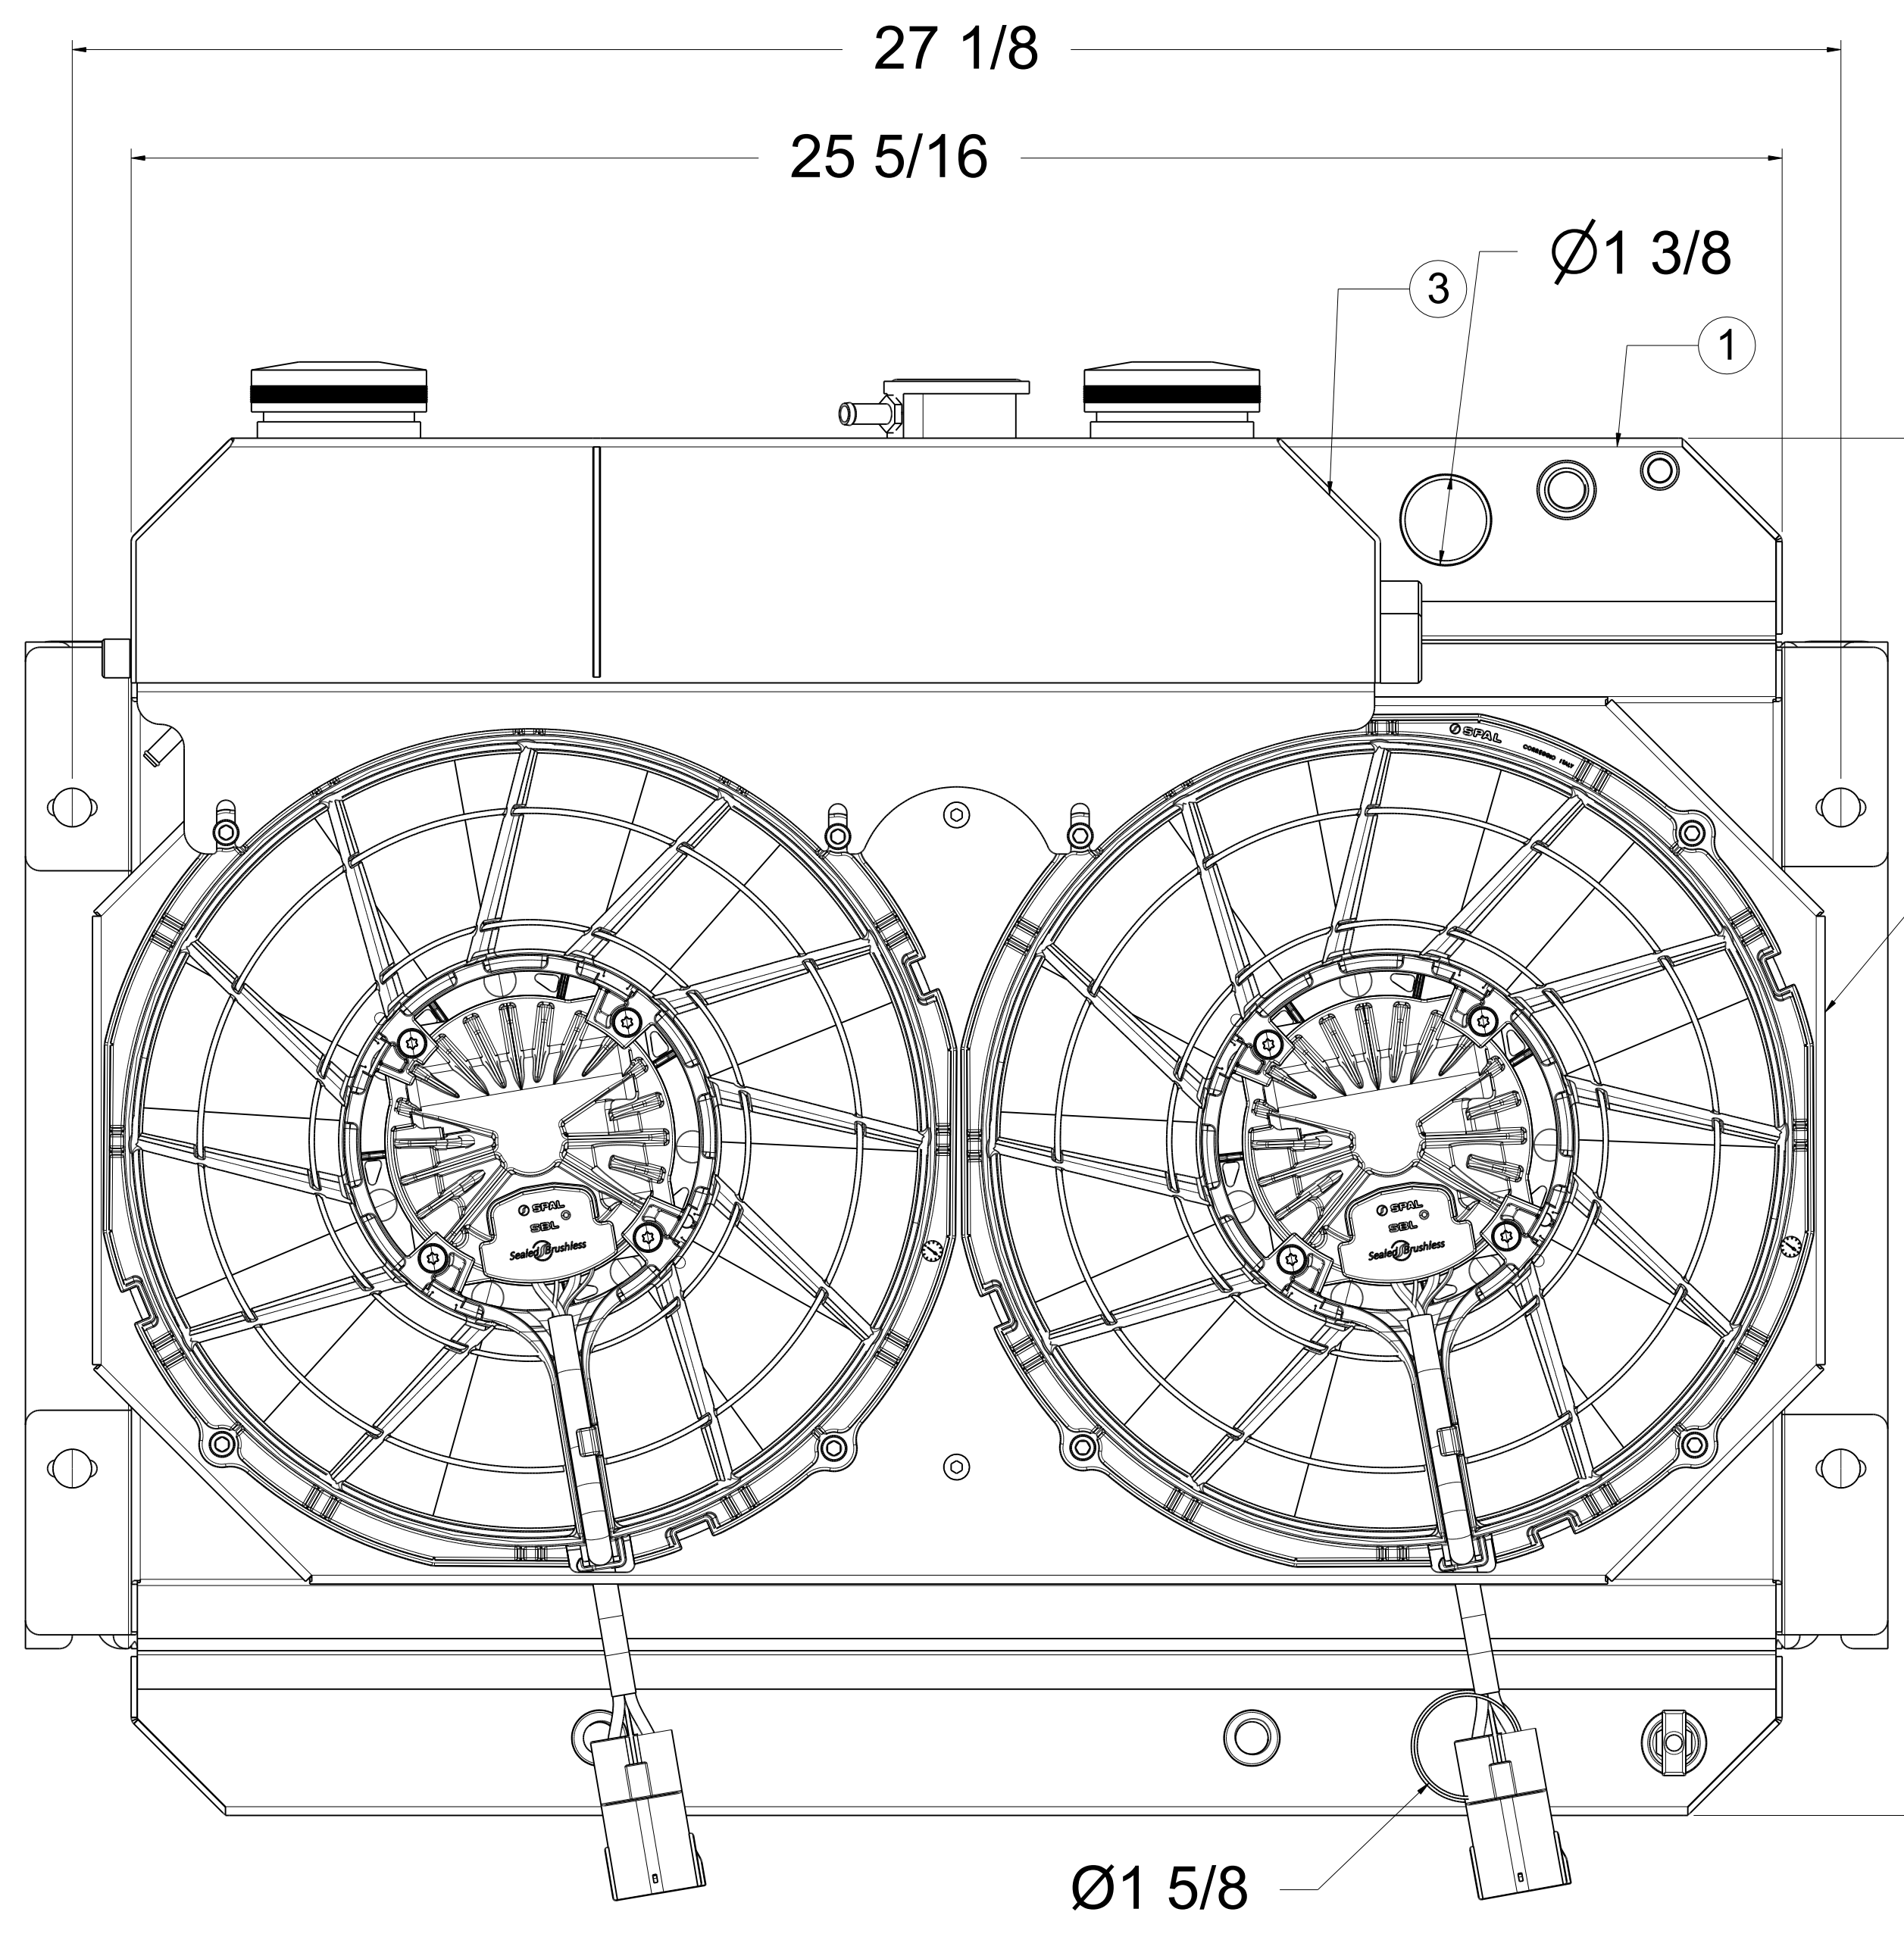

ZONE		REV	DESCRIPTION	DATE	APPROVED

Assembly Part #	Oil Cooler	Fan Part #	Core Part #
1-289-102LSBLACINXX	N/A	7-30107087	2-15.5x26.75x2.25
1-289-112LSBLACINXX	9- 5 PLT x 10 x 1		
1-289-202LSBLACINXX	N/A		
1-289-212LSBLACINXX	9- 5 PLT x 10 x 1		2-15.5x26.25" x 2.75

Item Number	Quantity	Part Number	Part Name	Revision	Comment
1	1	1-289-LS Radiator	LS Radiator Assembly		
2	1	1-289-002BL	Dual Brushless Fan Shroud Assembly		
3	1	1-289-000XX	ExpansionTank & Reservoir Assembly		
4	1	1-289-000ACIN	AC & Intercooler Assembly		

DRAWN	RM	DATE	12/22/23
CHECKED			
QA			
MFG			
APPROVED			

Title:

1-289-Beast Assemblies

SIZE: D FSCM NO. DWG NO. REV: -

SCALE: 1:1 SHEET