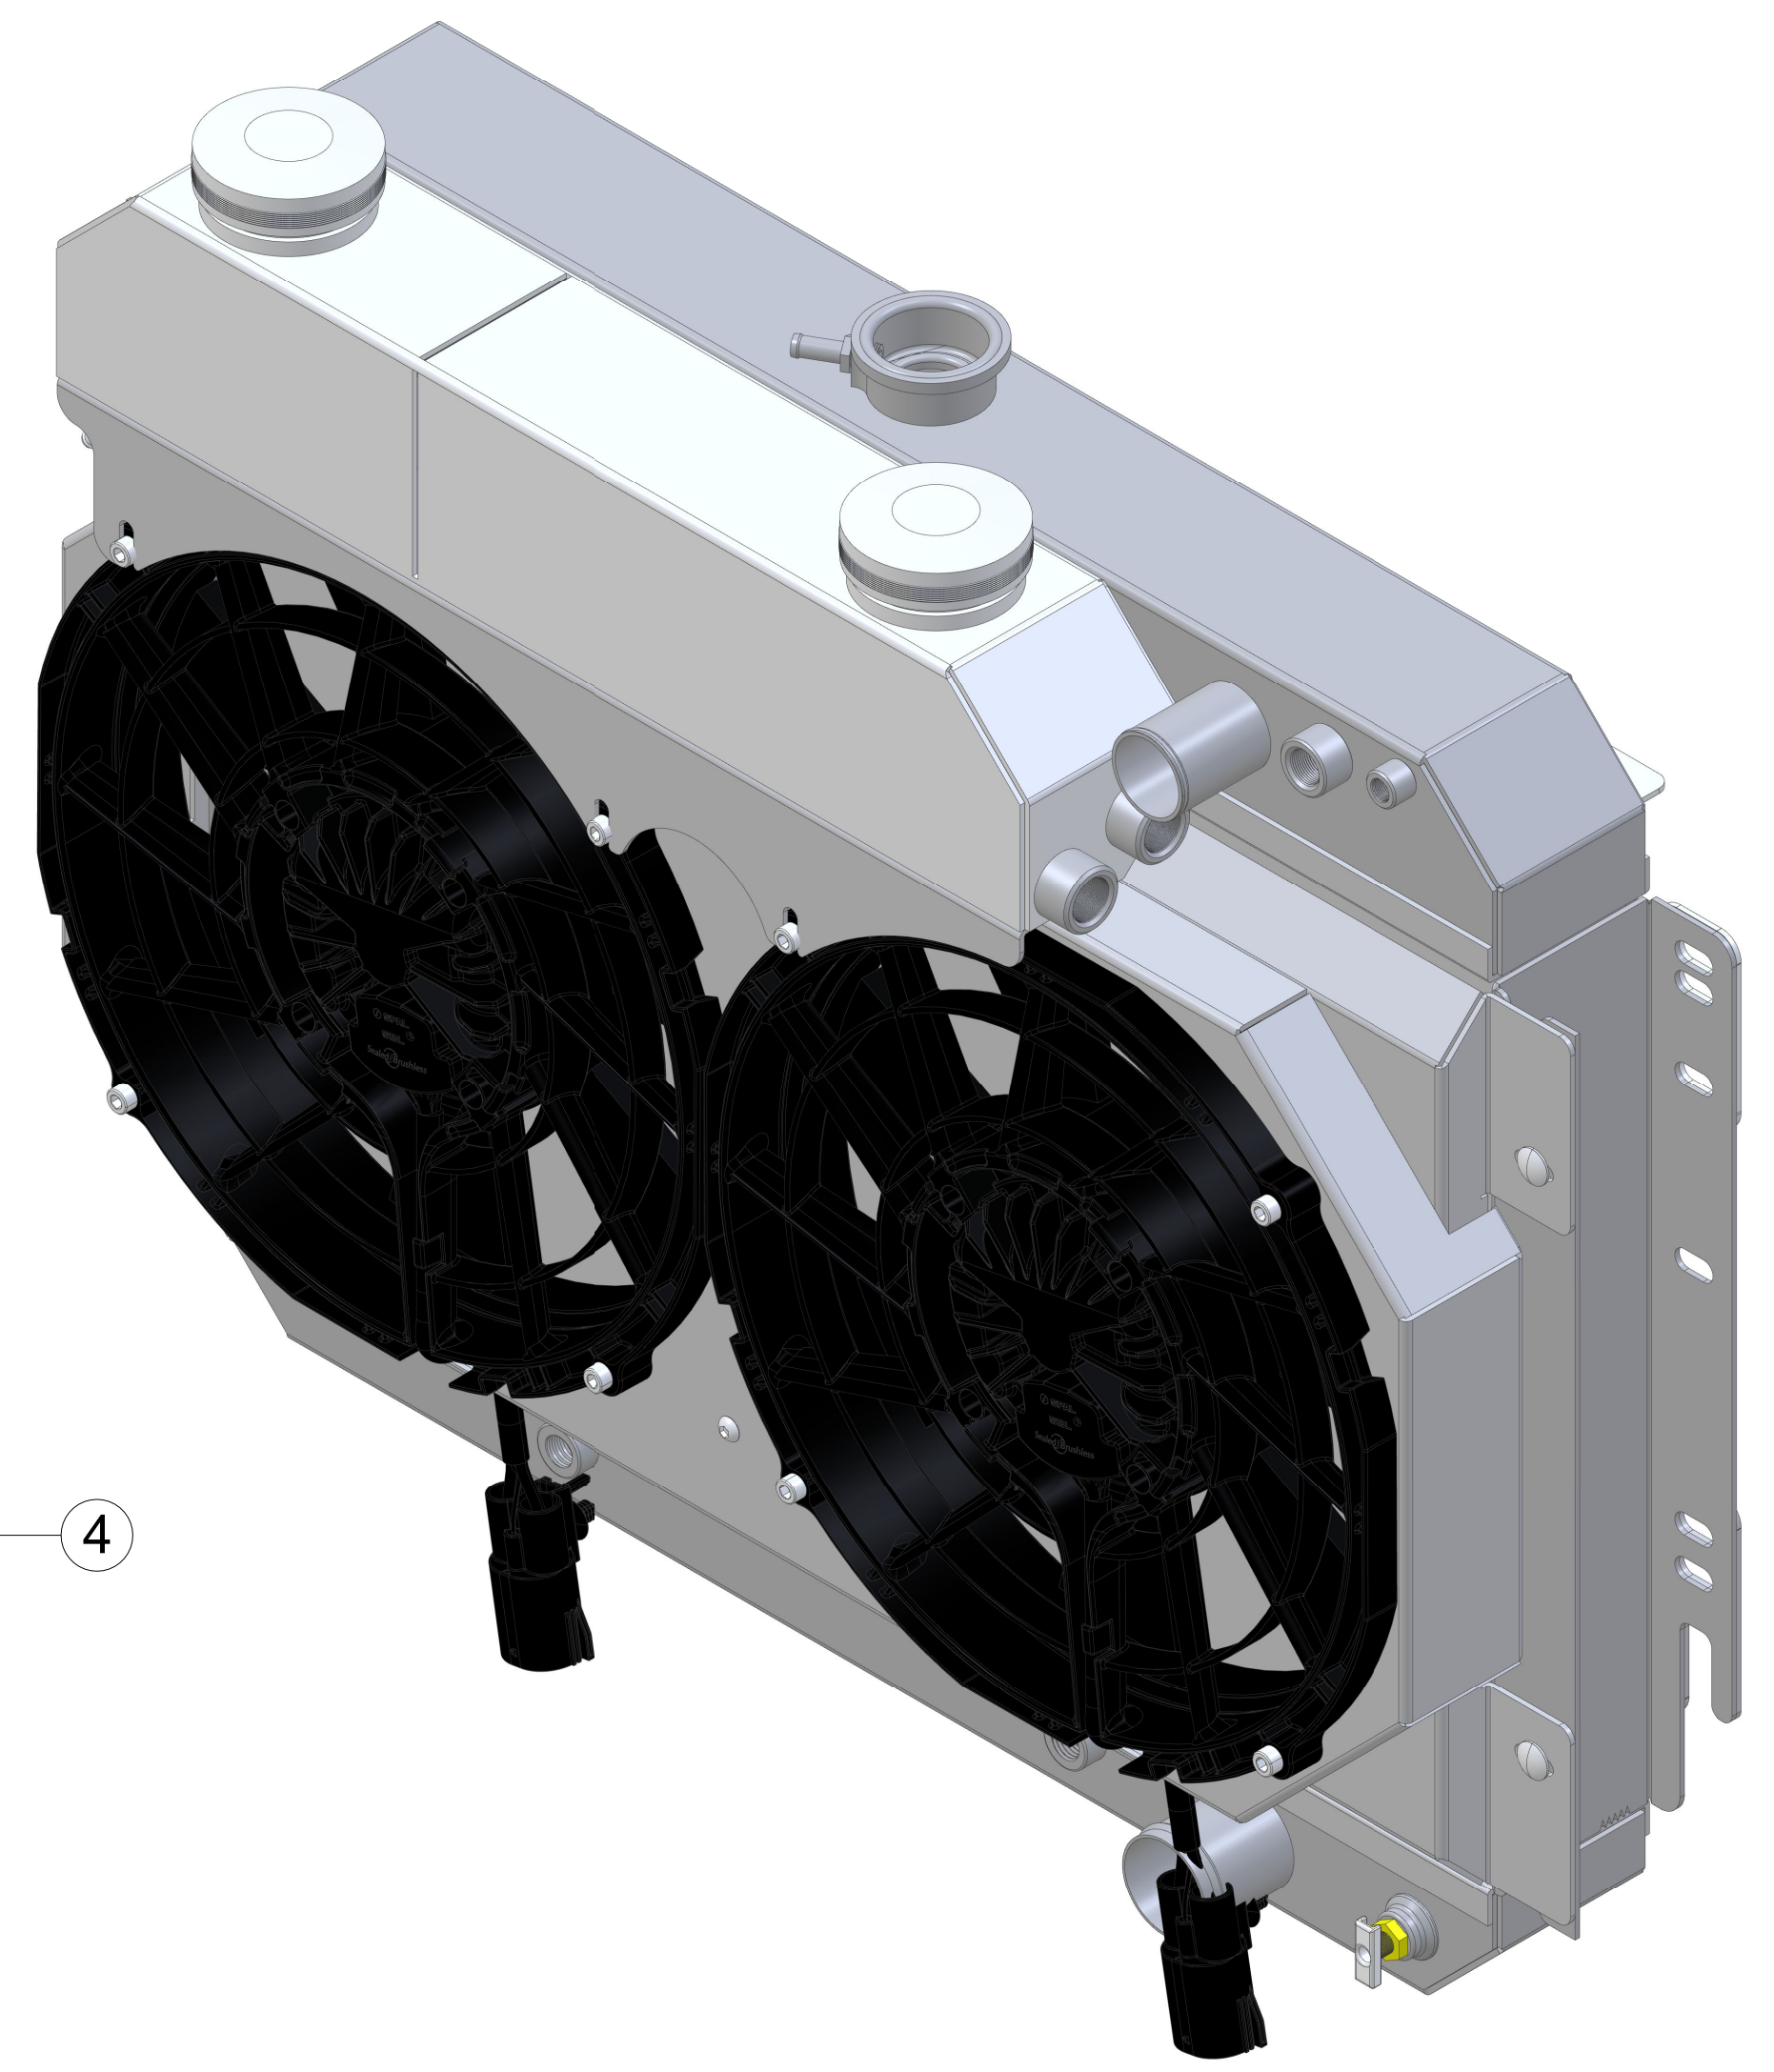

ZONE		REV	DESCRIPTION	DATE	APPROVED

Assembly Part #	Oil Cooler	Fan Part #	Core Part #
1-289-102LSBLACINXX	N/A	7-30107087	2-15.5x26.75x2.25
1-289-112LSBLACINXX	9- 5 PLT x 10 x 1		
1-289-202LSBLACINXX	N/A		
1-289-212LSBLACINXX	9- 5 PLT x 10 x 1		2-15.5x26.25" x 2.75

Item Number	Quantity	Part Number	Part Name	Revision	Comment
1	1	1-289-LS Radiator	LS Radiator Assembly		
2	1	1-289-002BL	Dual Brushless Fan Shroud Assembly		
3	1	1-289-000XX	ExpansionTank & Reservoir Assembly		
4	1	1-289-000ACIN	AC & Intercooler Assembly		

DRAWN	RM	DATE	12/22/23
CHECKED			
QA			
MFG			
APPROVED			

Title:

1-289-Beast Assemblies

SIZE: D FSCM NO. DWG NO. REV: -

SCALE: 1:1 SHEET