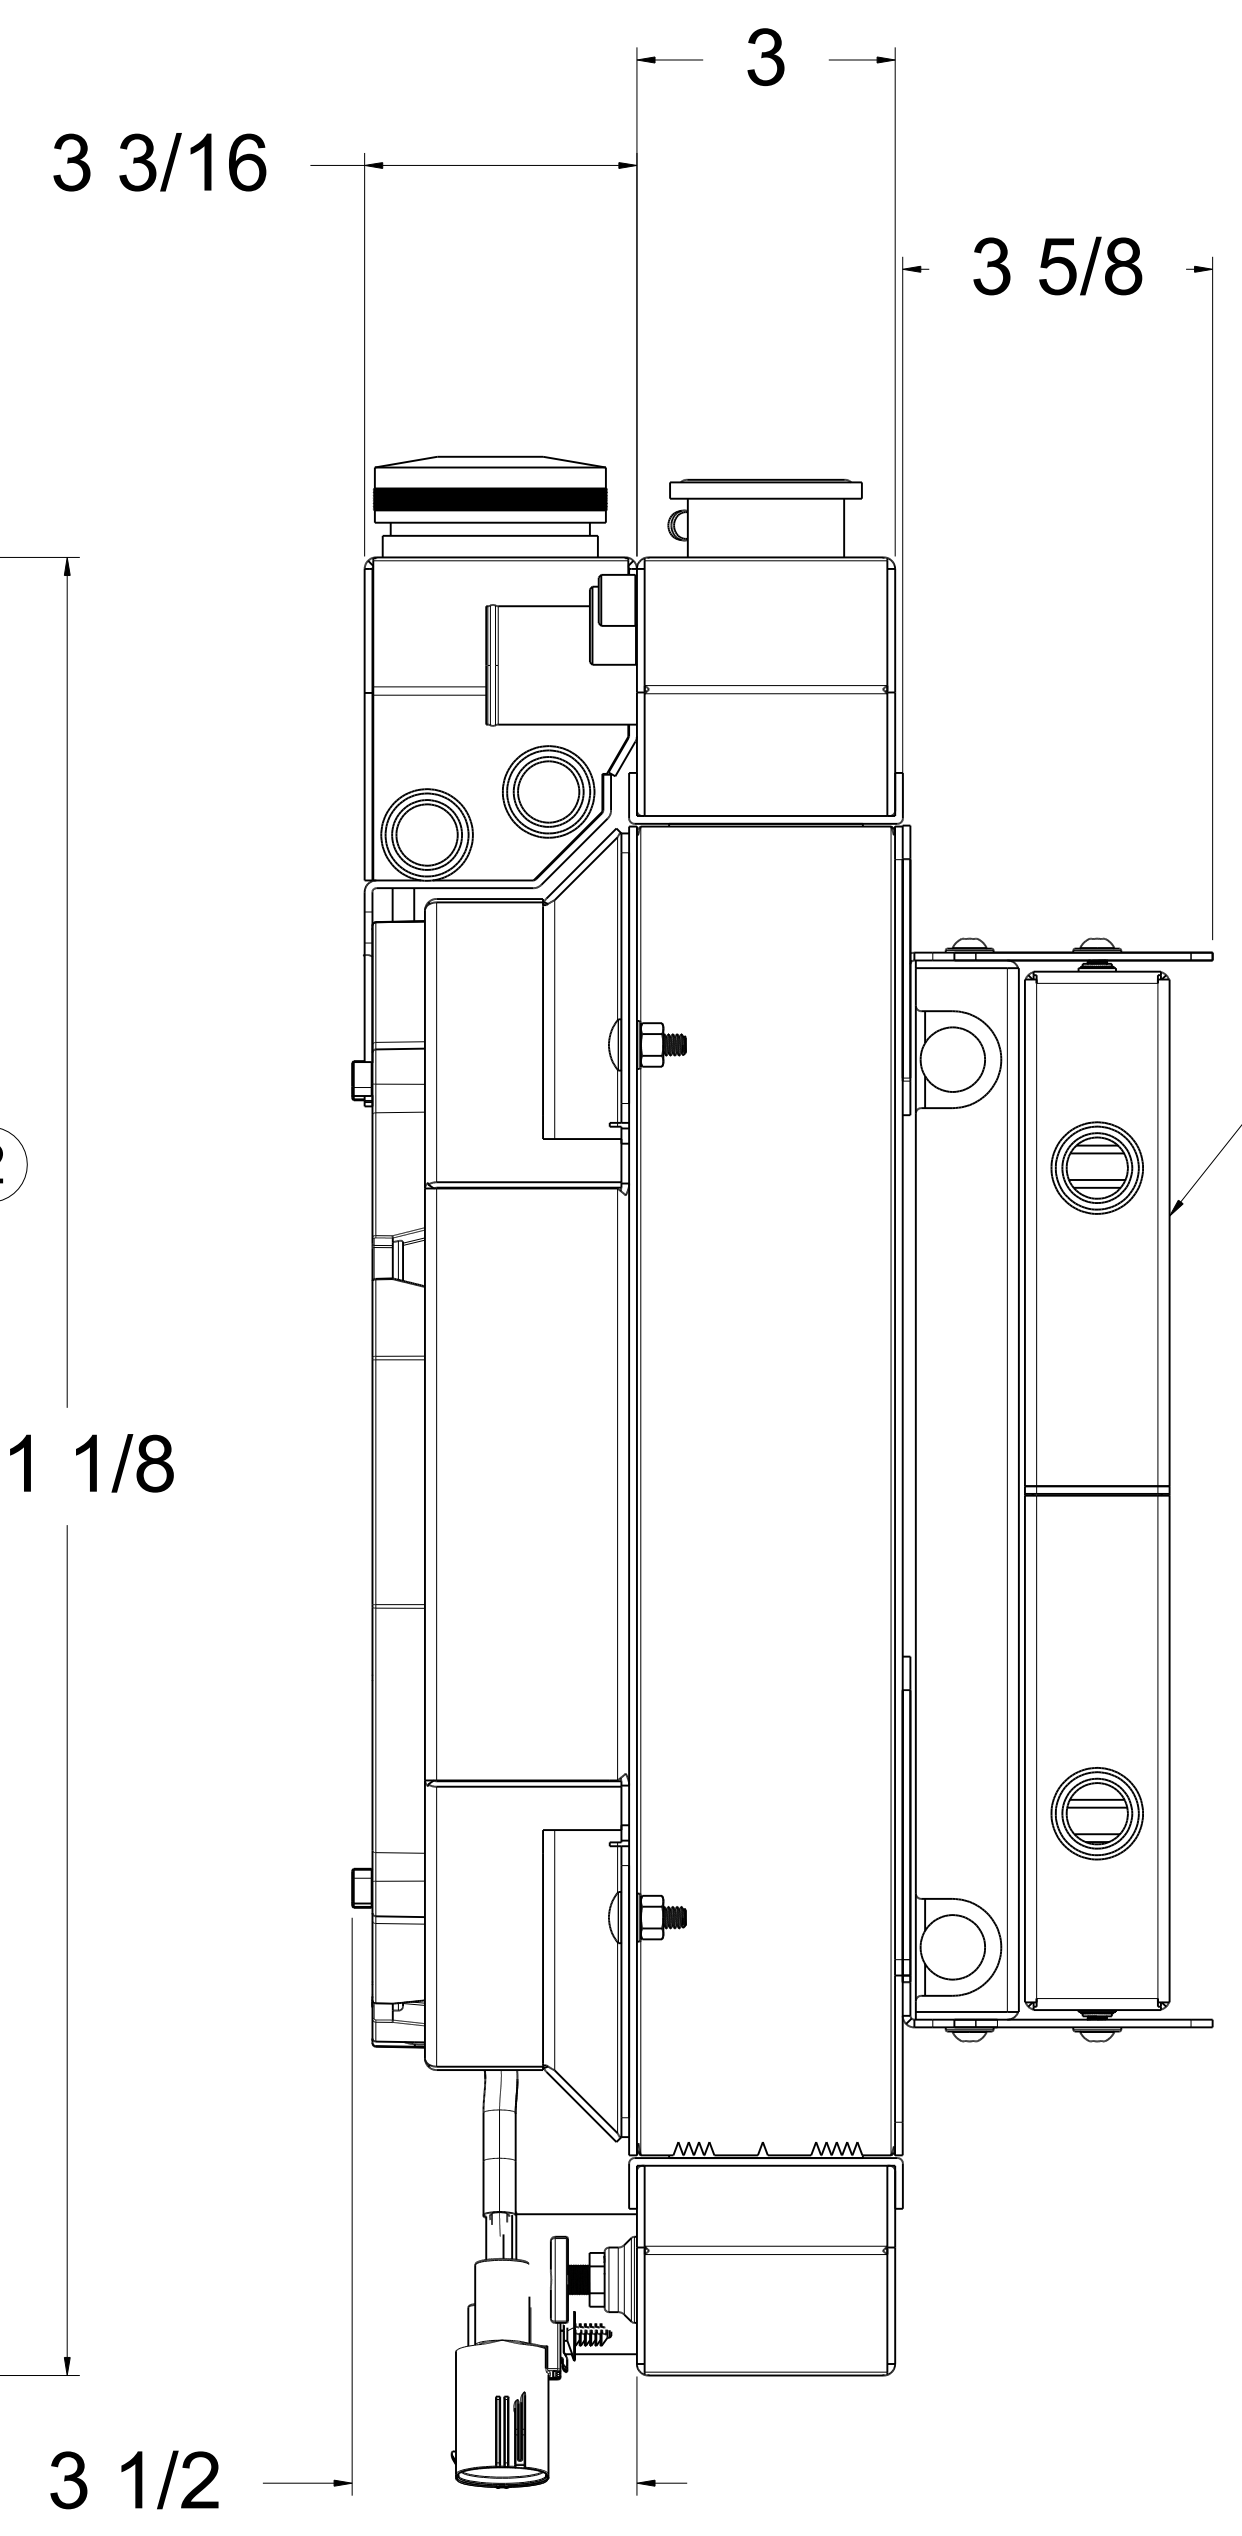

ZONE		REV	DESCRIPTION	DATE	APPROVED

Assembly Part #	Oil Cooler	Fan Part #	Core Part #
1-289-102LSBLACINXX	N/A	7-30107087	2-15.5x26.75x2.25
1-289-112LSBLACINXX	9- 5 PLT x 10 x 1		
1-289-202LSBLACINXX	N/A		
1-289-212LSBLACINXX	9- 5 PLT x 10 x 1		2-15.5x26.25" x 2.75

Item Number	Quantity	Part Number	Part Name	Revision	Comment
1	1	1-289-LS Radiator	LS Radiator Assembly		
2	1	1-289-002BL	Dual Brushless Fan Shroud Assembly		
3	1	1-289-000XX	ExpansionTank & Reservoir Assembly		
4	1	1-289-000ACIN	AC & Intercooler Assembly		

DRAWN	RM	DATE	12/22/23
CHECKED			
QA			
MFG			
APPROVED			

Title:

1-289-Beast Assemblies

SIZE: D FSCM NO. DWG NO. REV: -

SCALE: 1:1 SHEET