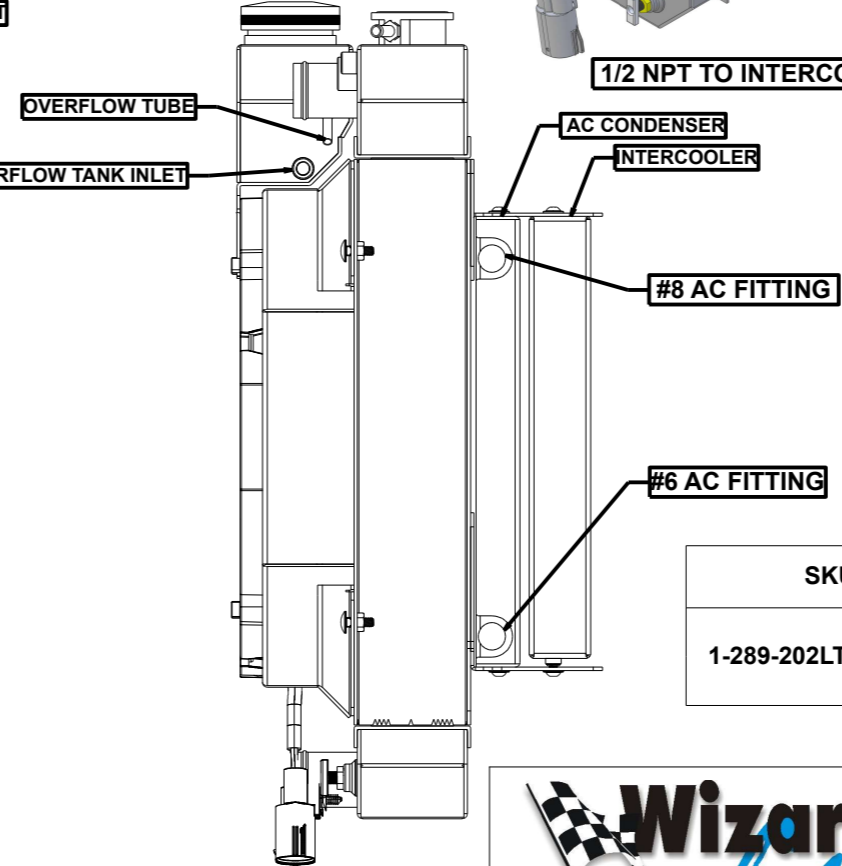

1/2 NPT TO SUPERCHARGER

1/2 NPT TO INTERCOOLER

1/2 NPT TO INTERCOOLER/SUPERCHARGER RESEIVOIR

1/2 NPT TO SUPERCHARGER

SKU #	Transmission	Fan Type	Core Size
1-289-202LTBLACINXX	Manual	Brushless	UPGRADED (2 Rows of 1.25" Tubes)

www.wizardcooling.com

Contact Us:
716-655-6760

Part Number
1-289-LTBLACINXX
Fitting Callout Drawing
Manual Transmission