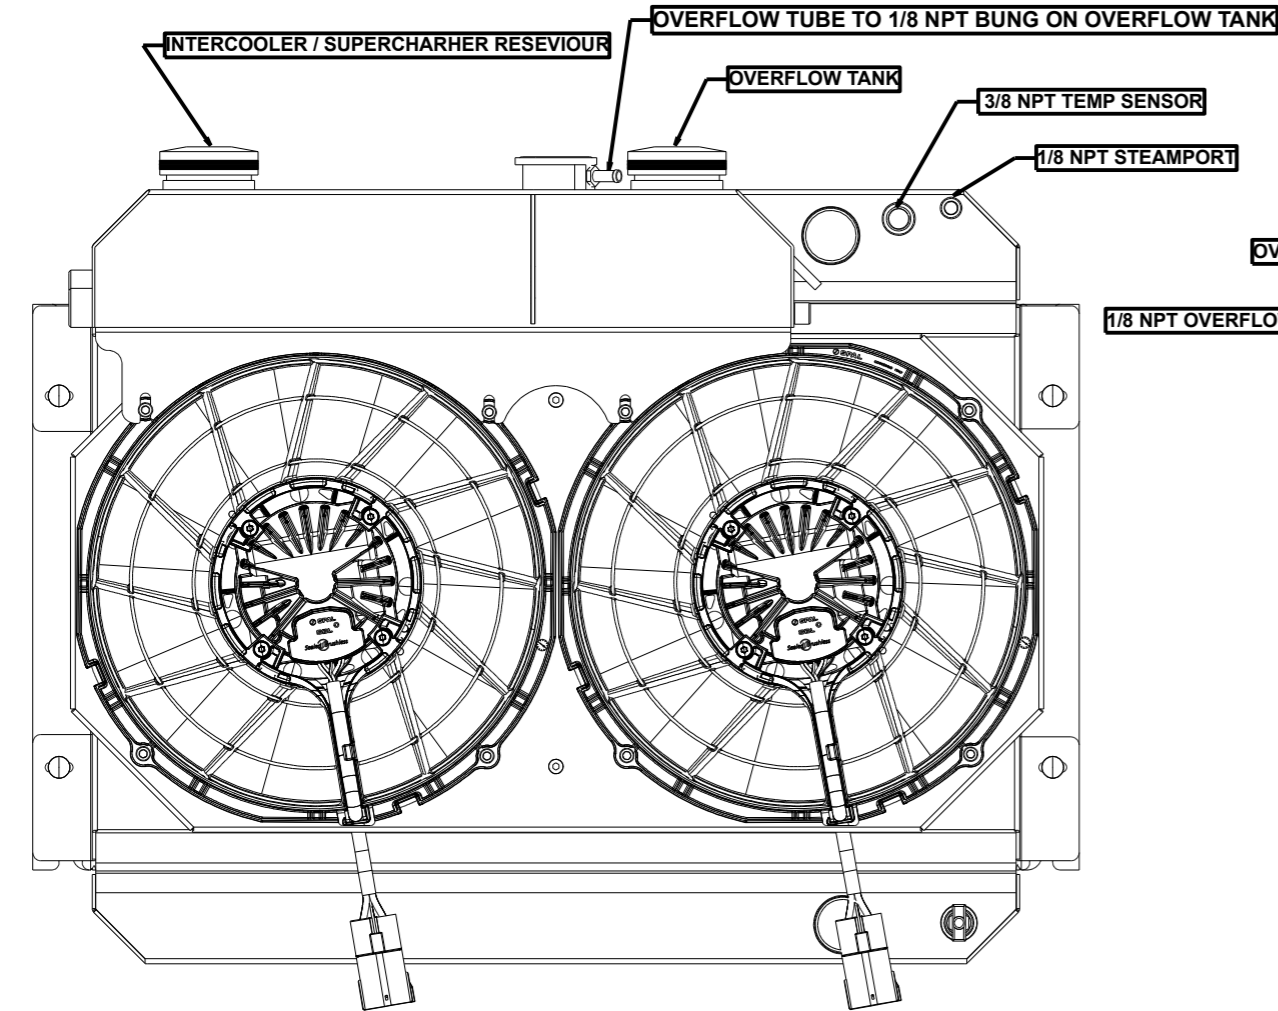

1/2 NPT TO SUPERCHARGER

1/2 NPT TO INTERCOOLER

1/2 NPT TO INTERCOOLER/SUPERCHARGER RESEIVOIR

1/2 NPT TO SUPERCHARGER

SKU #	Transmission	Fan Type	Core Size
1-289-202LTBLACINXX	Manual	Brushless	UPGRADED (2 Rows of 1.25" Tubes)

www.wizardcooling.com

Contact Us:
716-655-6760

Part Number
1-289-LTBLACINXX
Fitting Callout Drawing
Manual Transmission