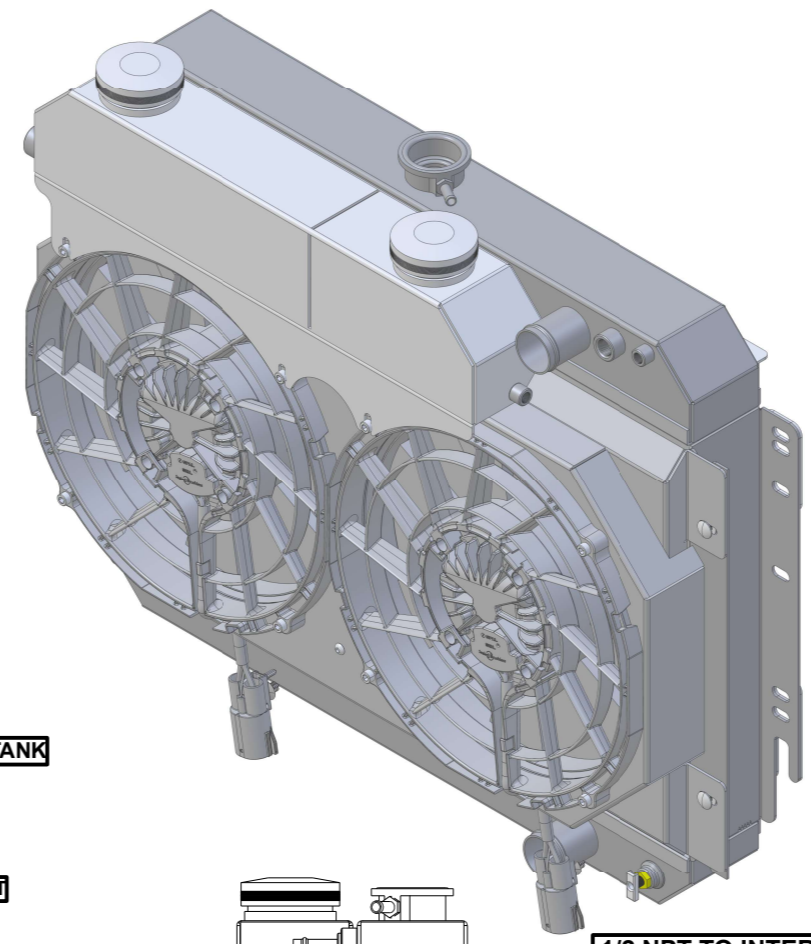

1/2 NPT TO SUPERCHARGER

1/2 NPT TO INTERCOOLER

1/2 NPT TO INTERCOOLER/SUPERCHARGER RESEIVOIR

1/2 NPT TO SUPERCHARGER

SKU #	Transmission	Fan Type	Core Size
1-289-202LTBLACINXX	Manual	Brushless	UPGRADED (2 Rows of 1.25" Tubes)

www.wizardcooling.com

Contact Us:
716-655-6760

Part Number
1-289-LTBLACINXX
Fitting Callout Drawing
Manual Transmission