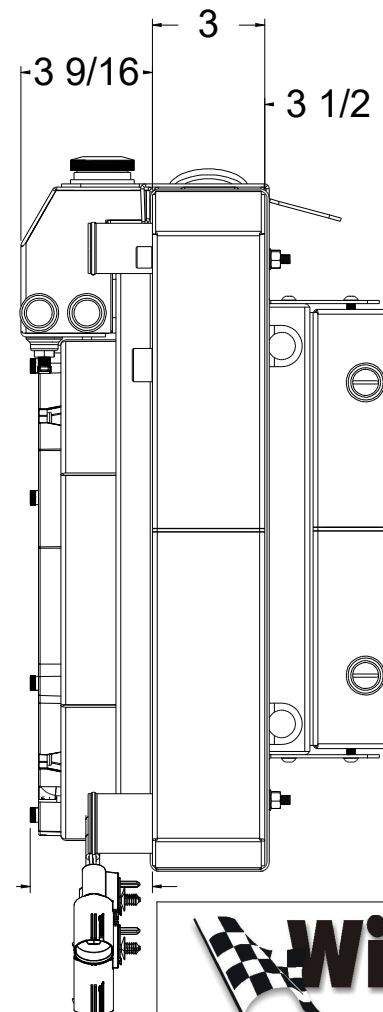

Wizard
cooling
Custom Aluminum Radiators
www.wizardcooling.com

Contact Us:
716-655-6760

Part Number
1-361-LSBLXXINAC
Automatic Transmission

8

7

6

5

4

3

2

1