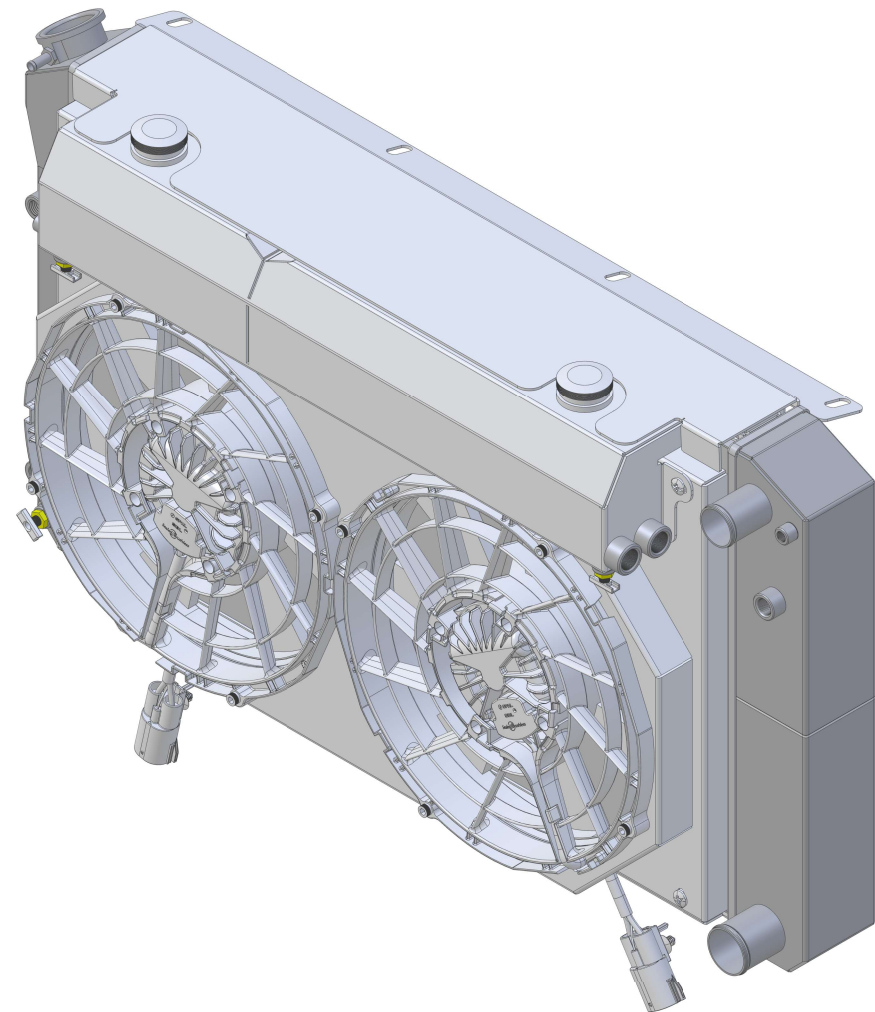

8

7

6

5

4

3

2

1

SKU #	Transmission	Fan Type	Core Size
1-361-212LSBLXXINAC	Automatic	Brushless	UPGRADED (2 Rows of 1.25" Tubes)

D

D

C

C

B

B

A