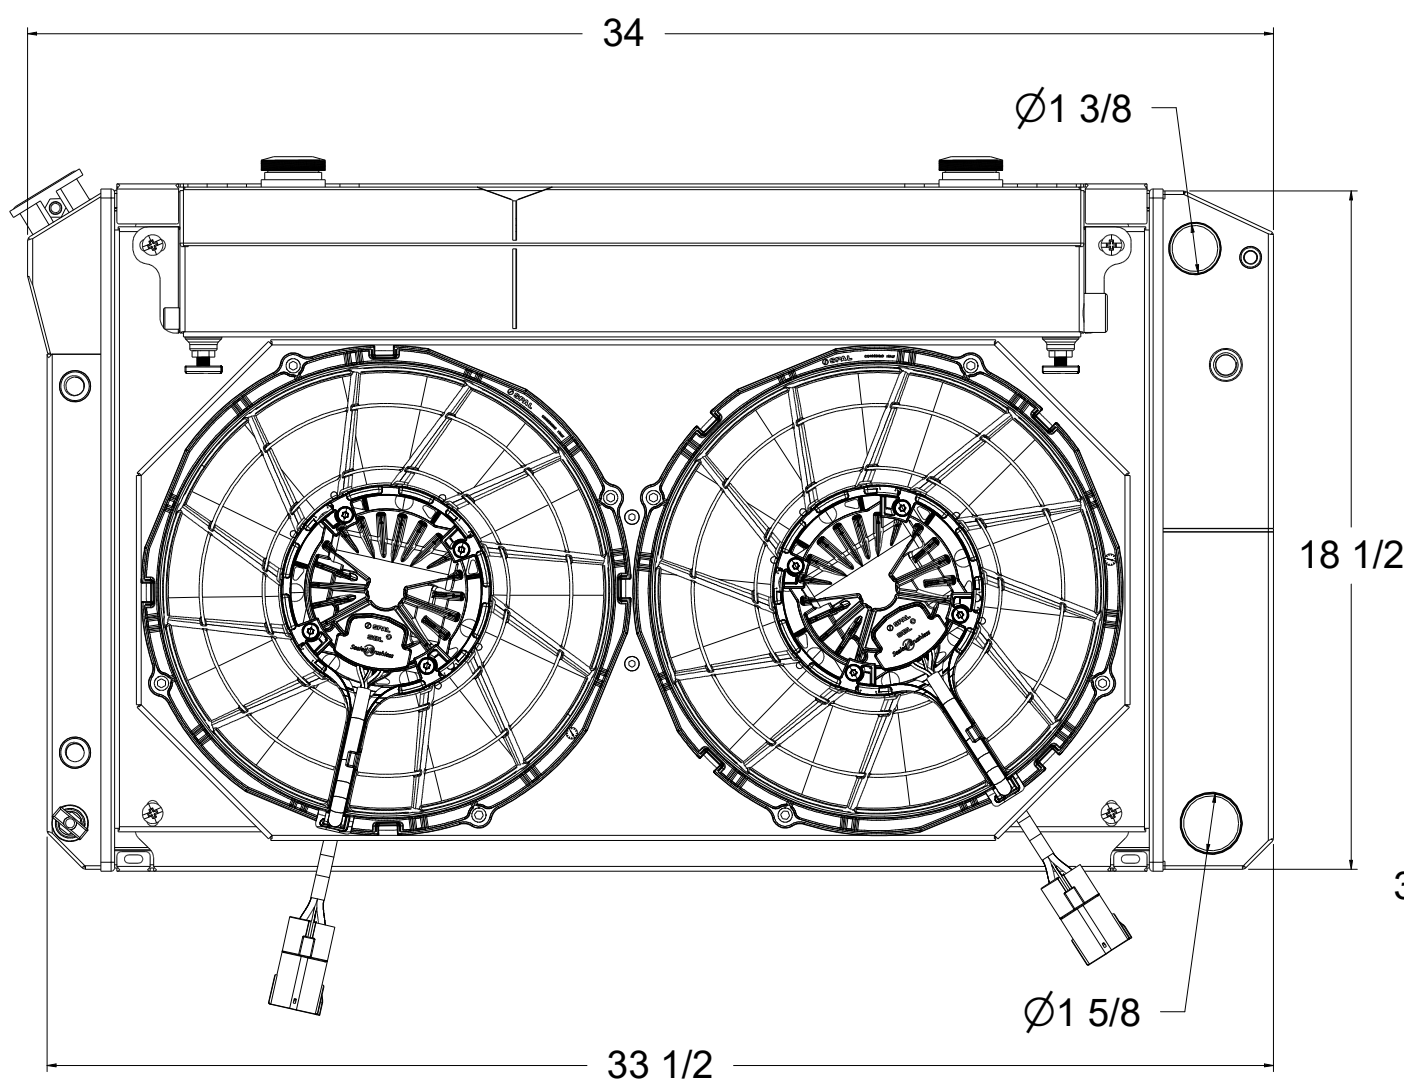

Wizard
cooling
Custom Aluminum Radiators
www.wizardcooling.com

Contact Us:
716-655-6760

Part Number
1-361-LSBLXXINAC
Automatic Transmission

8

7

6

5

4

3

2

1