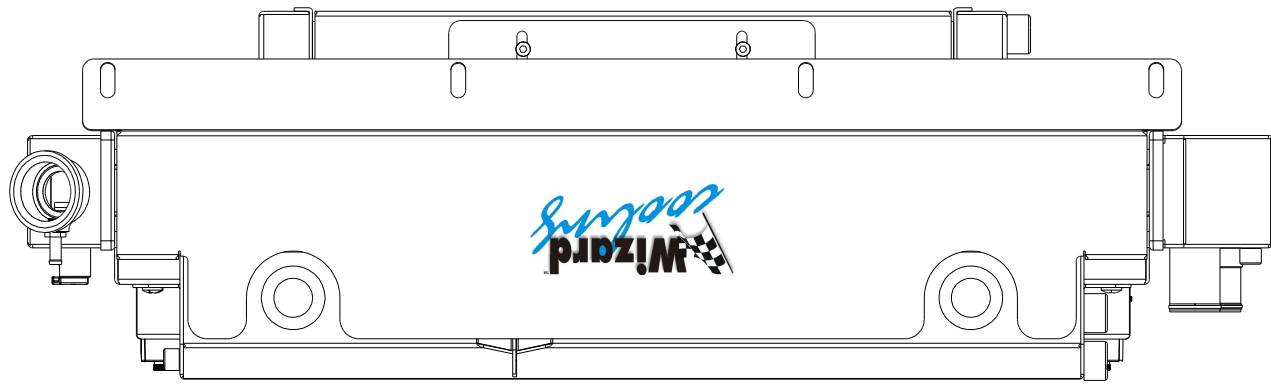

SKU #	Transmission	Fan Type	Core Size
1-361-212LSBLXXINAC	Automatic	Brushless	UPGRADED (2 Rows of 1.25" Tubes)

D

D

C

C

B

B

A