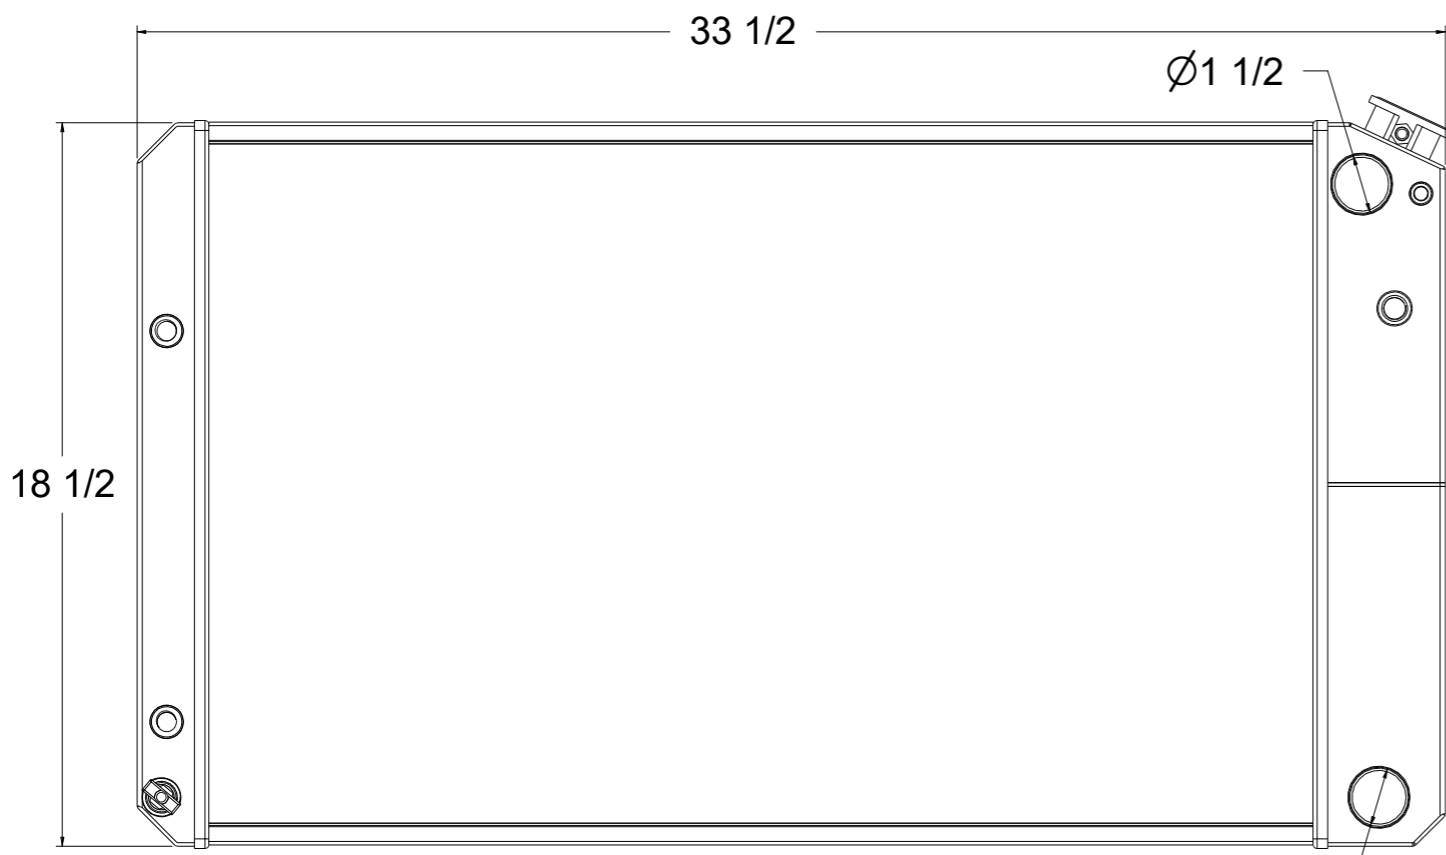

8 7 6 5 4 3 2 1

D

D

C

C

B

B

SKU #	Transmission	Core Size
1-361-110LT	Automatic	Standard (2 Rows Of 1" Tubes)
1-361-210LT		Upgraded (2 Rows Of 1.25" Tubes)