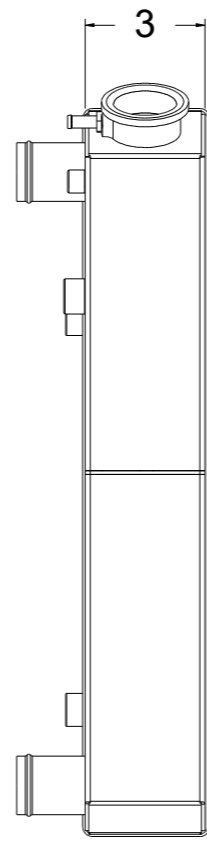

8 7 6 5 4 3 2 1

D

D

C

C

B

B

SKU #	Transmission	Core Size
1-361-110LT	Automatic	Standard (2 Rows Of 1" Tubes)
1-361-210LT		Upgraded (2 Rows Of 1.25" Tubes)

A

A

Contact Us:
716-655-6760

Part Number
**1-361-LT Radiator
(Automatic)**

8 7 6 5 4 3 2 1