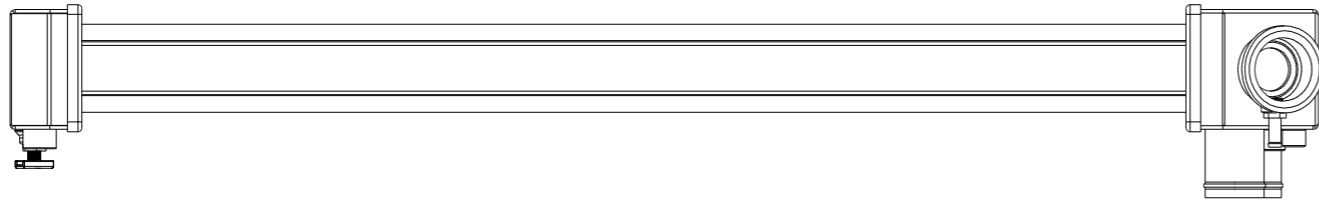

8 7 6 5 4 3 2 1

D

D

C

C

B

B

SKU #	Transmission	Core Size
1-361-110LT	Automatic	Standard (2 Rows Of 1" Tubes)
1-361-210LT		Upgraded (2 Rows Of 1.25" Tubes)