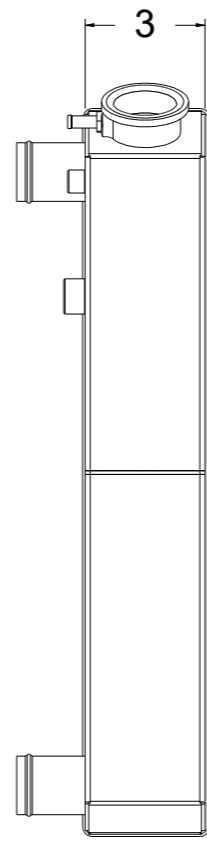

8 7 6 5 4 3 2 1

D

D

C

C

B

B

SKU #	Transmission	Core Size
1-361-100LT	Manual	Standard (2 Rows Of 1" Tubes)
1-361-200LT		Upgraded (2 Rows Of 1.25" Tubes)