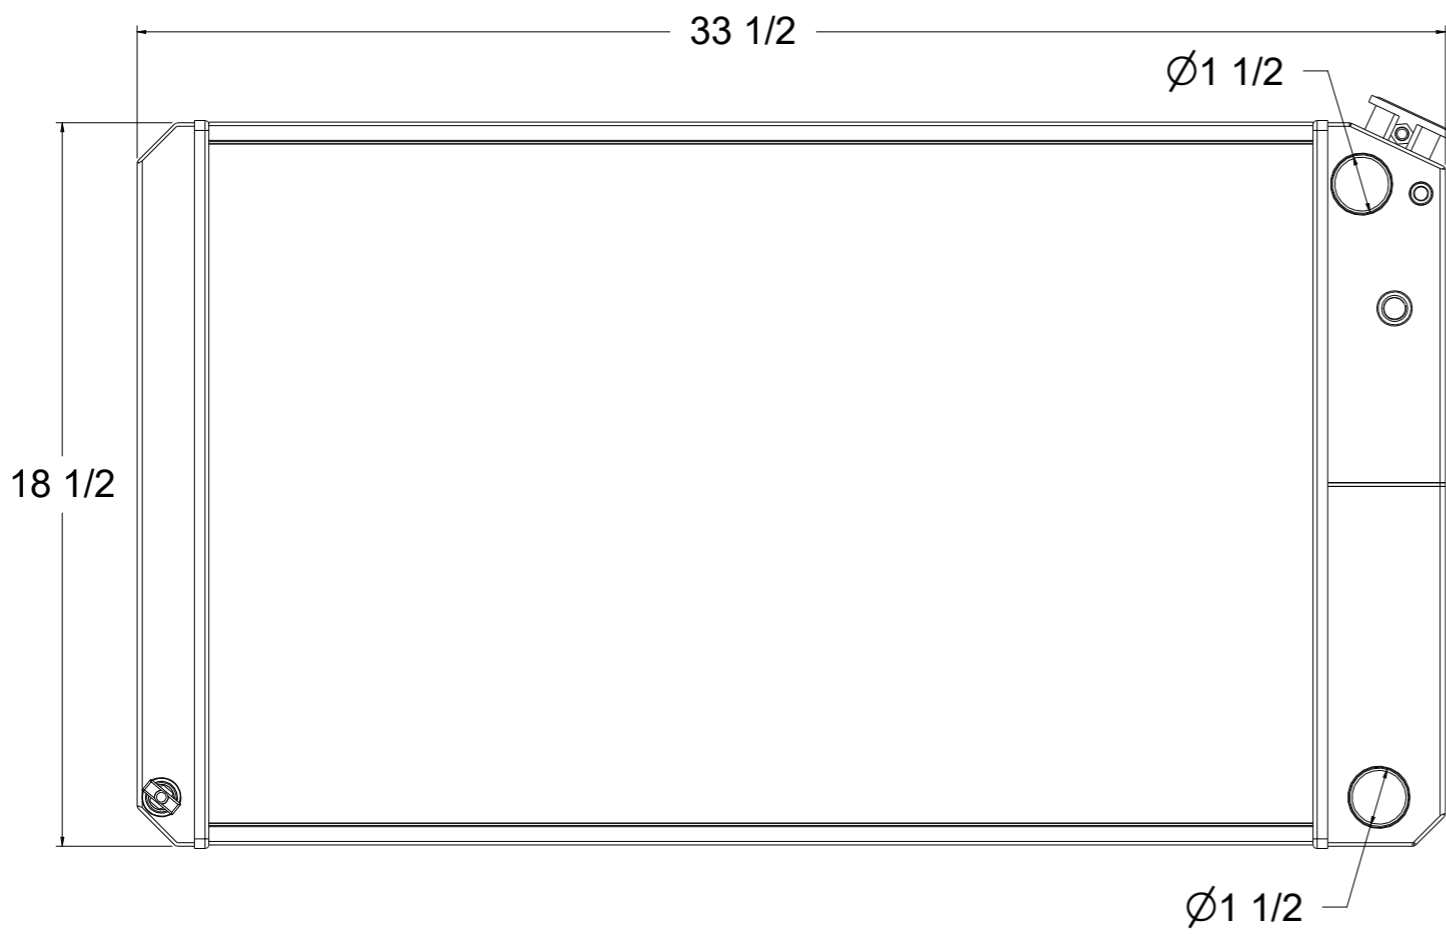

8 7 6 5 4 3 2 1

D

D

C

C

B

B

SKU #	Transmission	Core Size
1-361-100LT	Manual	Standard (2 Rows Of 1" Tubes)
1-361-200LT		Upgraded (2 Rows Of 1.25" Tubes)