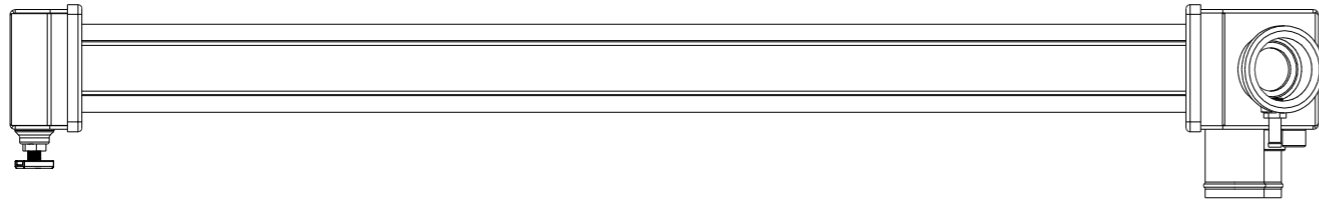

8 7 6 5 4 3 2 1

D

D

C

C

B

B

SKU #	Transmission	Core Size
1-361-100LT	Manual	Standard (2 Rows Of 1" Tubes)
1-361-200LT		Upgraded (2 Rows Of 1.25" Tubes)