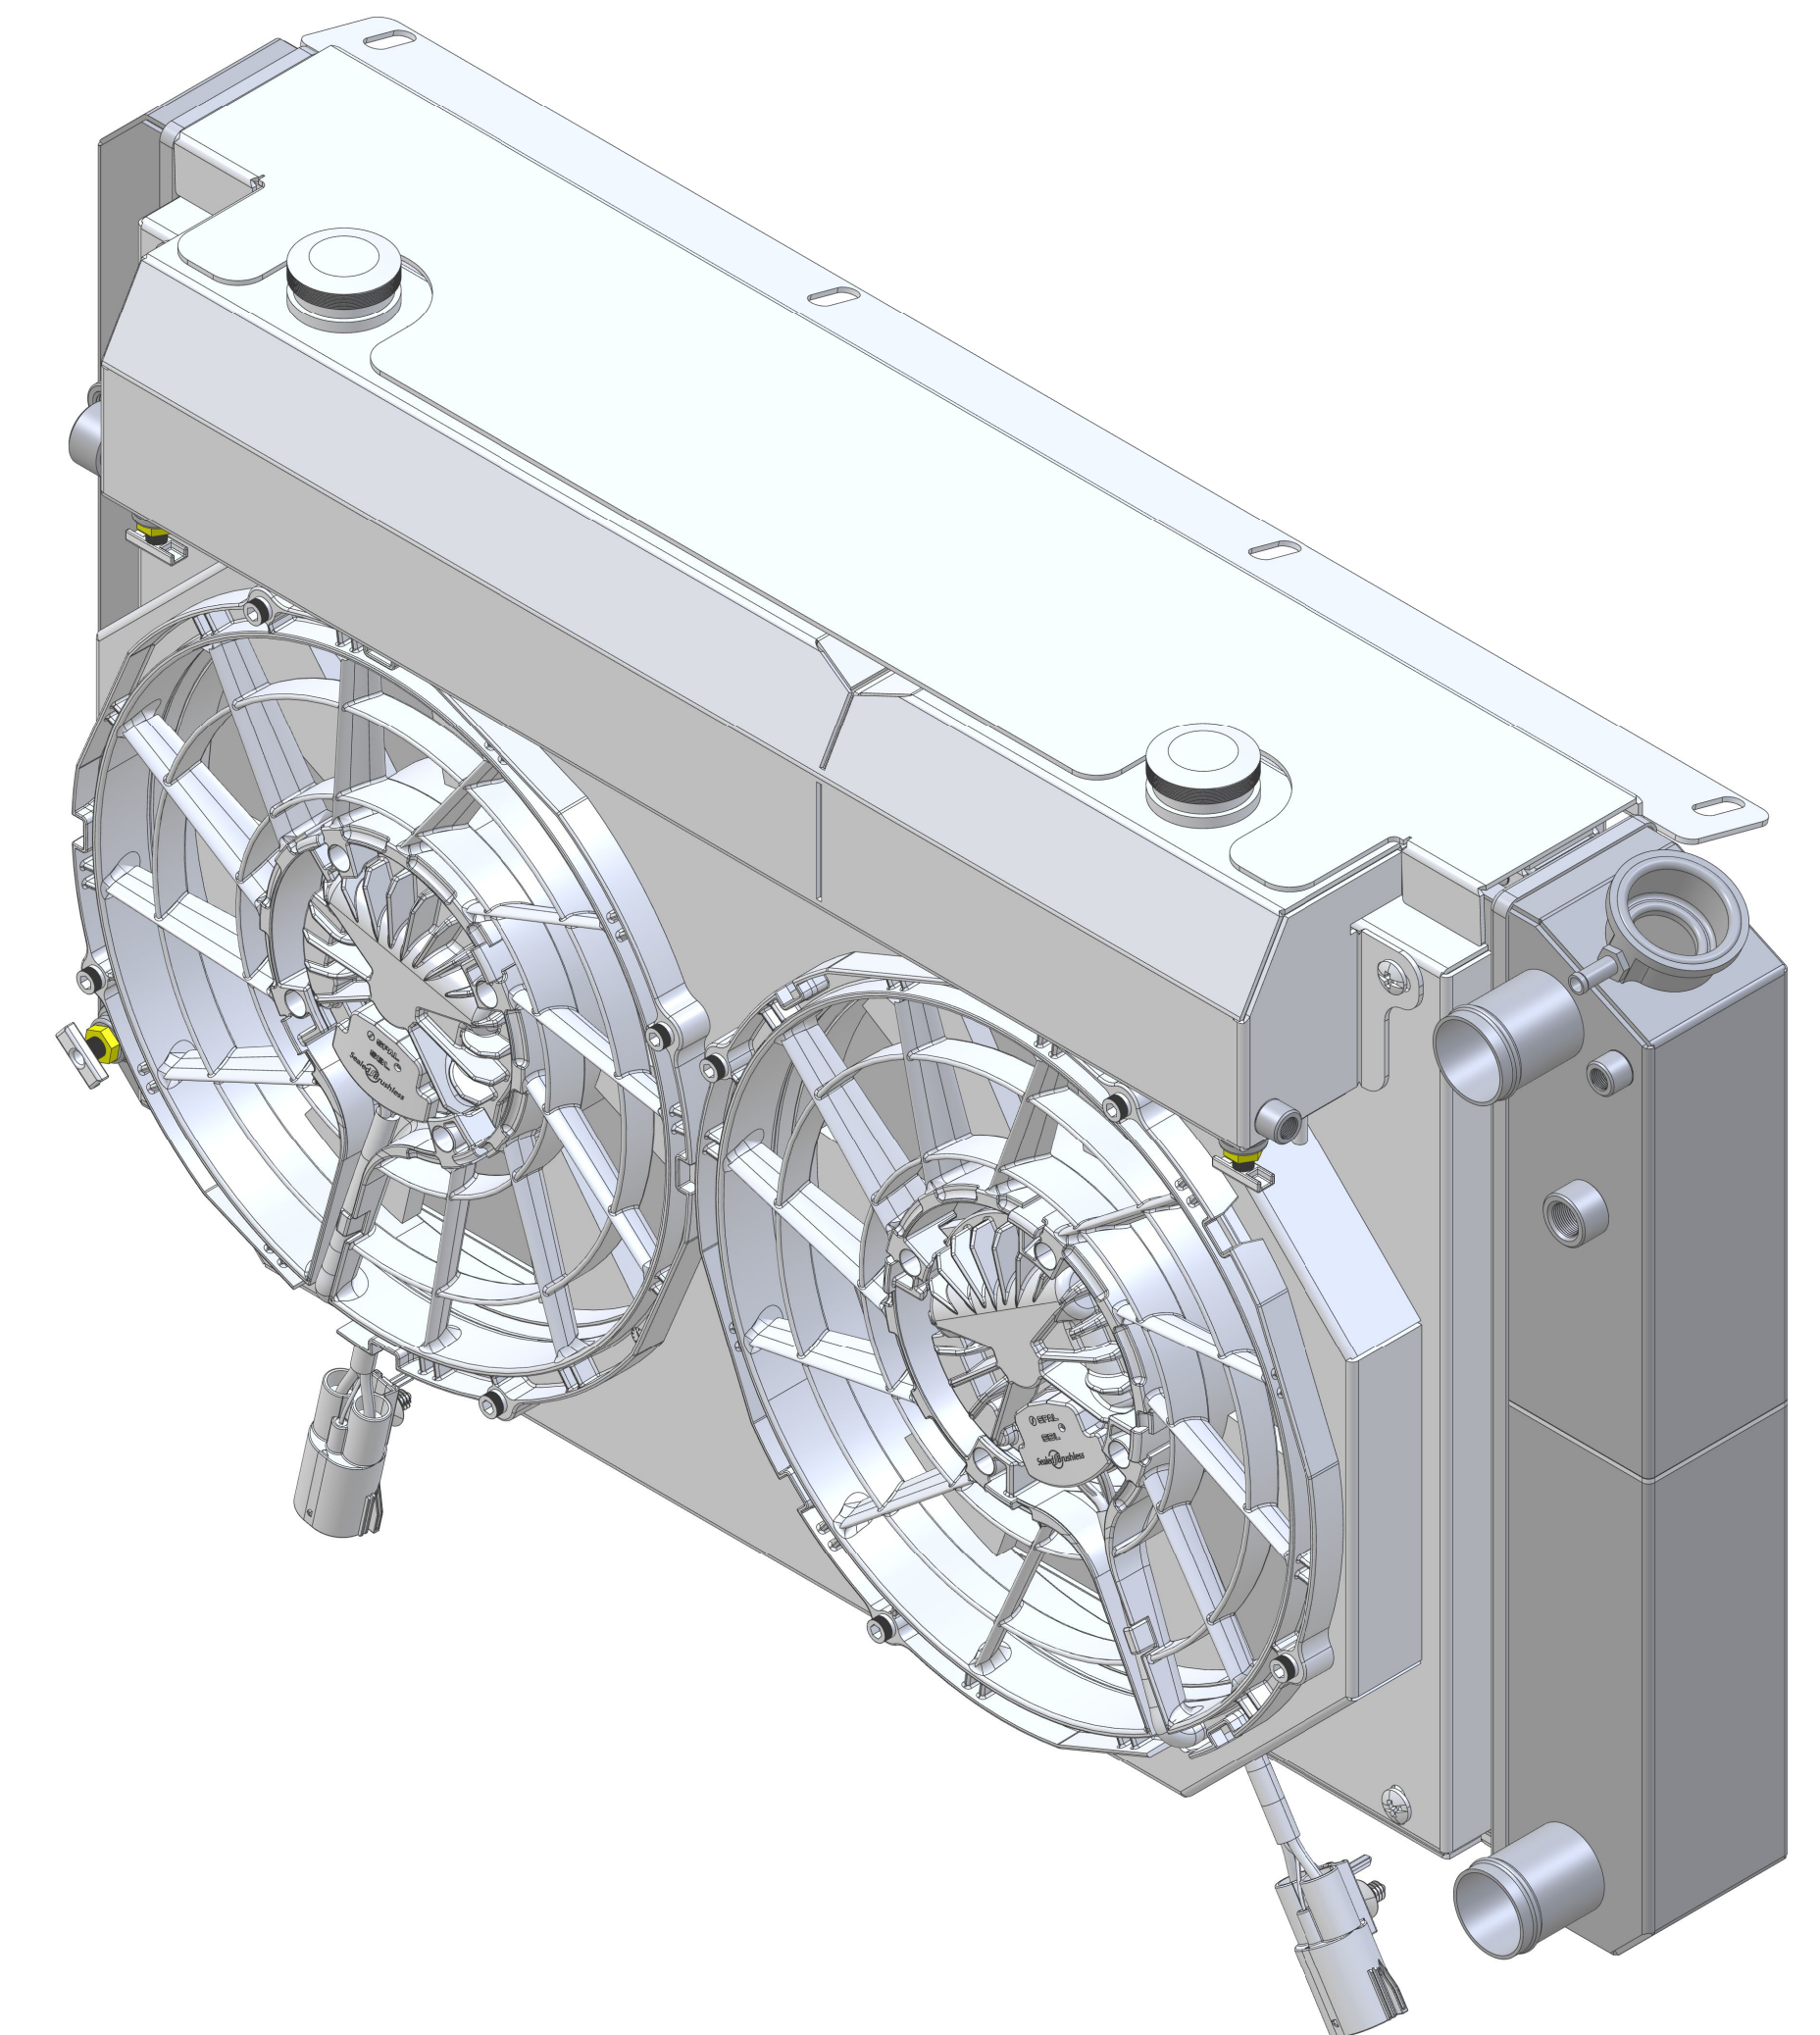

Assembly Part #	Transmission	Fan Type	Core Type
1-361-112LTBLACINXX	Automatic	12" Brushless	Standard (2 Rows of 1" Tubes)
1-361-212LTBLACINXX	Automatic	12" Brushless	Upgraded (2 Rows of 1.25" Tubes)

 Custom Aluminum Radiators
www.wizardcooling.com

Contact Us:
 716-655-6760

Part Number
 1-361-LTBLACINXX
 Automatic Transmission