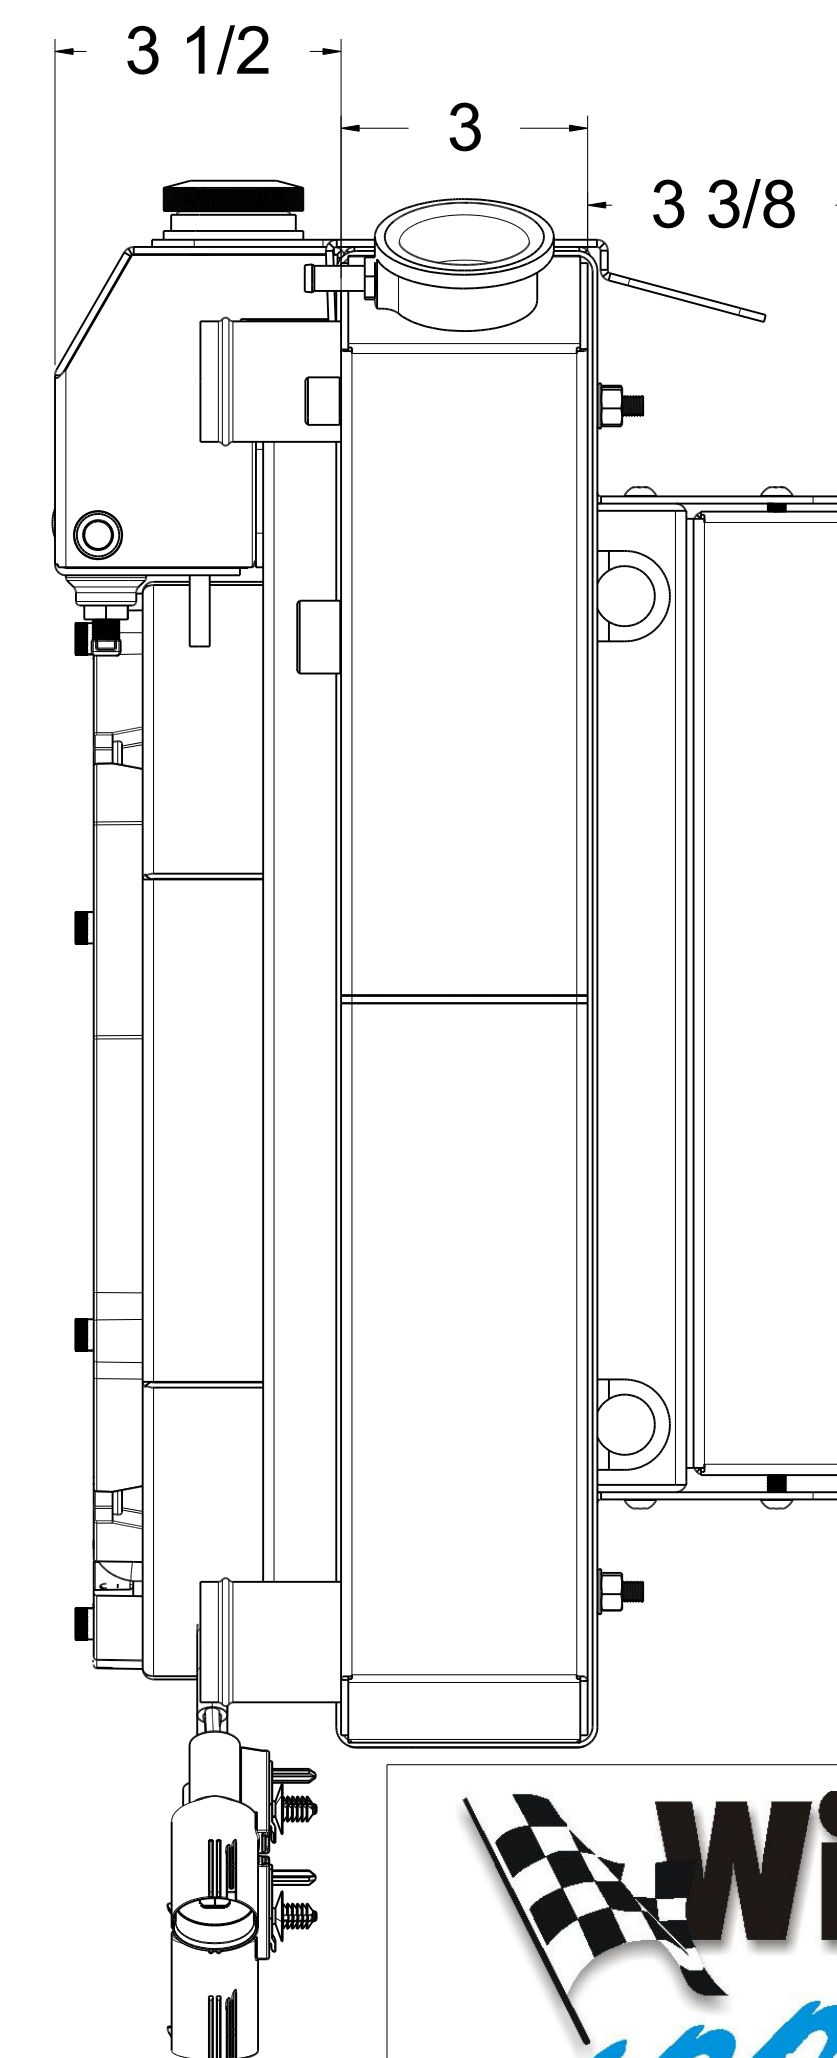

Assembly Part #	Transmission	Fan Type	Core Type
1-361-112LTBLACINXX	Automatic	12" Brushless	Standard (2 Rows of 1" Tubes)
1-361-212LTBLACINXX	Automatic	12" Brushless	Upgraded (2 Rows of 1.25" Tubes)

 Custom Aluminum Radiators
www.wizardcooling.com

Contact Us:
 716-655-6760

Part Number
 1-361-LTBLACINXX
 Automatic Transmission