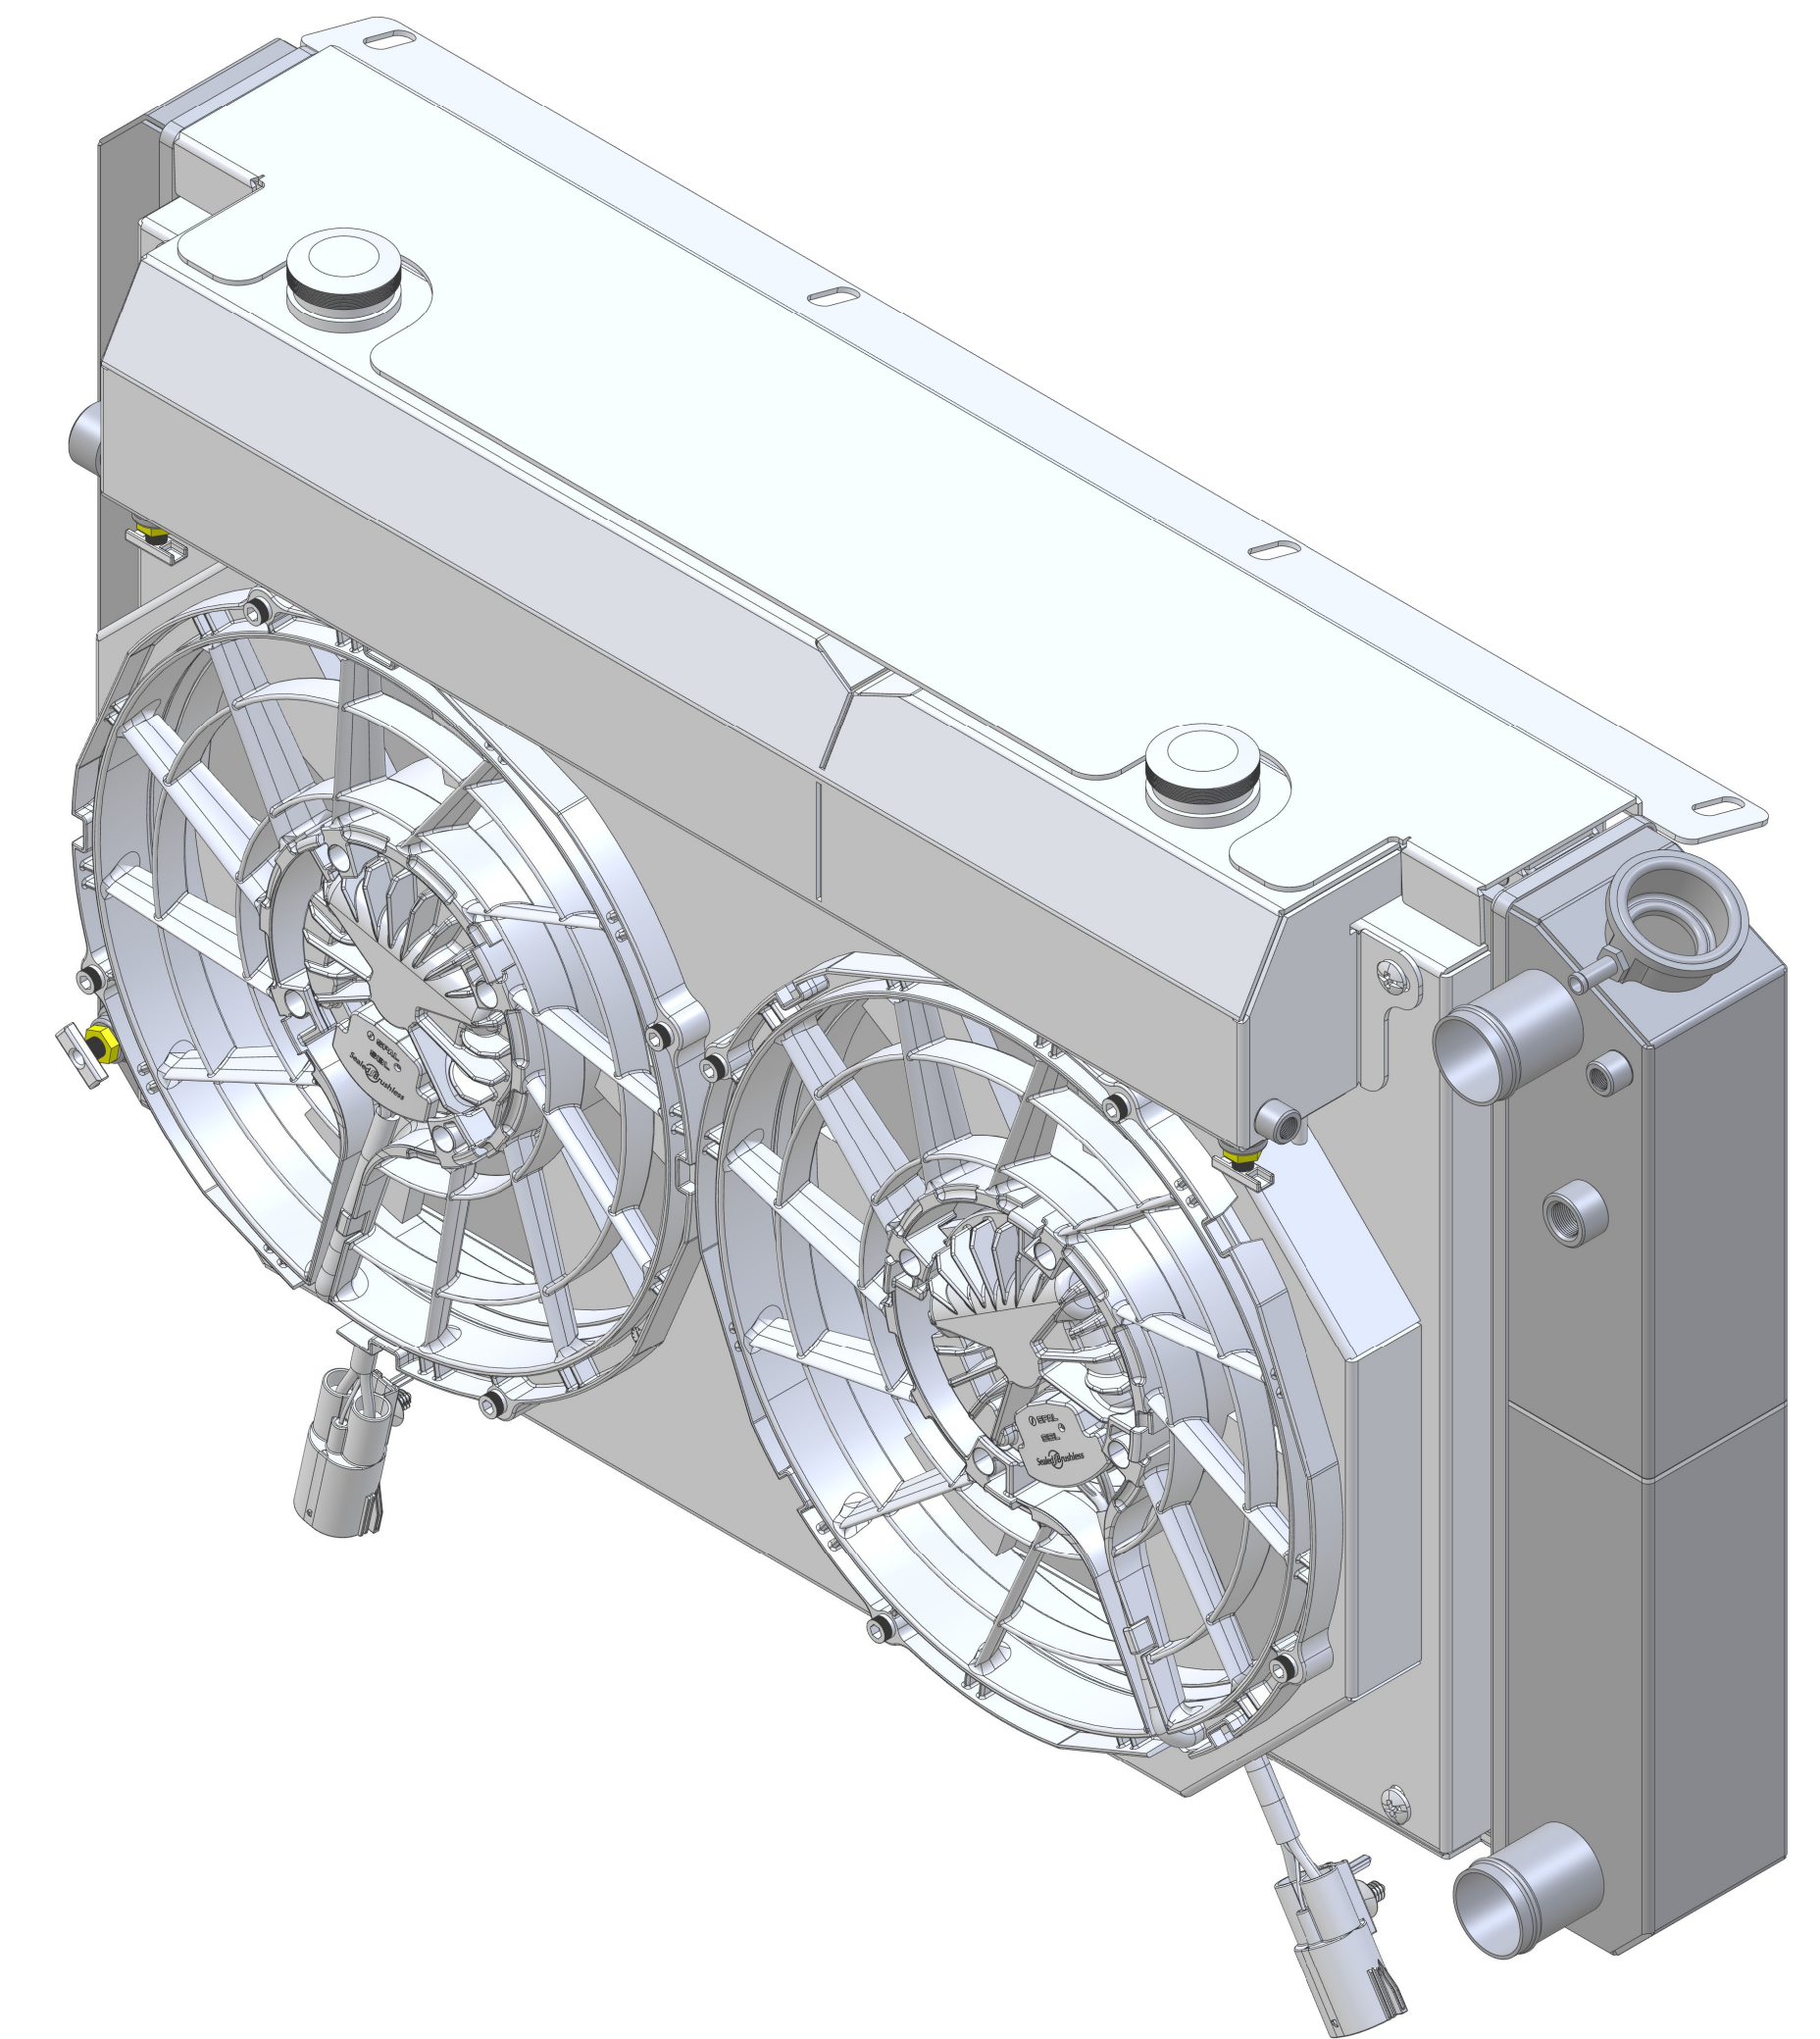

Assembly Part #	Transmission	Fan Type	Core Type
1-361-102LTBLACINXX	Manual	12" Brushless	Standard (2 Rows of 1" Tubes)
1-361-202LTBLACINXX	Manual	12" Brushless	Upgraded (2 Rows of 1.25" Tubes)

 Custom Aluminum Radiators
www.wizardcooling.com

Contact Us:
 716-655-6760

Part Number
 1-361-LTBLACINXX
 Manual Transmission