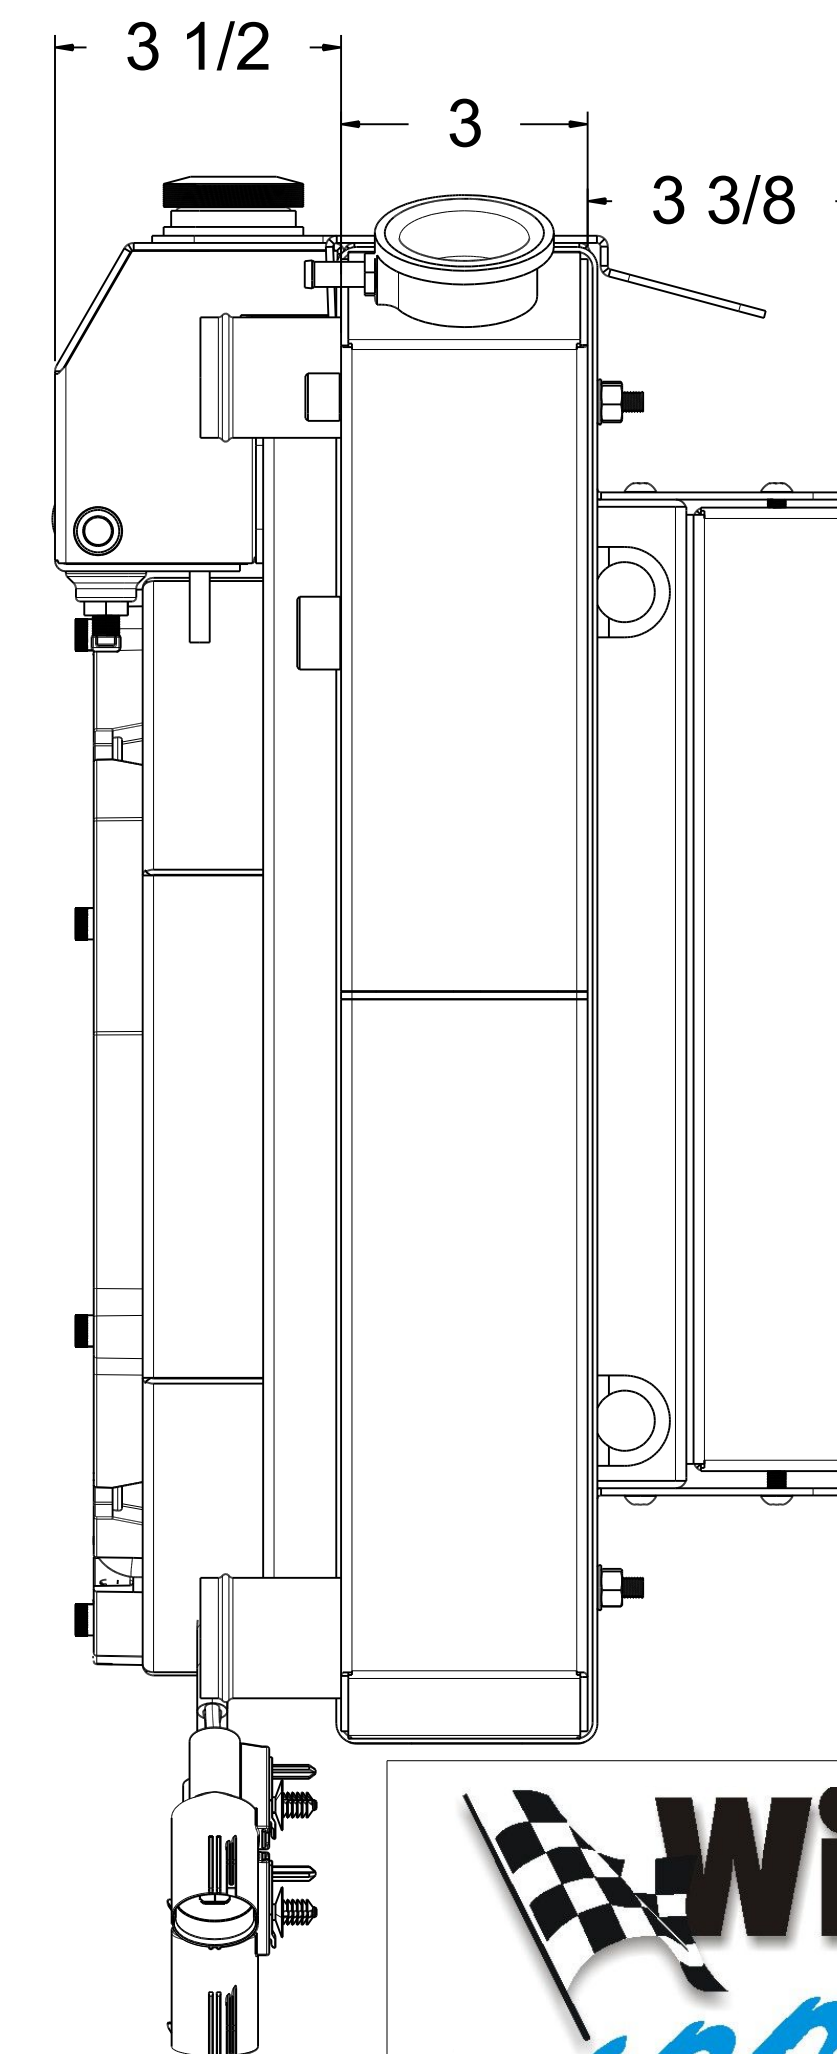

Assembly Part #	Transmission	Fan Type	Core Type
1-361-102LTBLACINXX	Manual	12" Brushless	Standard (2 Rows of 1" Tubes)
1-361-202LTBLACINXX	Manual	12" Brushless	Upgraded (2 Rows of 1.25" Tubes)

 Custom Aluminum Radiators
www.wizardcooling.com

Contact Us:
 716-655-6760

Part Number
 1-361-LTBLACINXX
 Manual Transmission