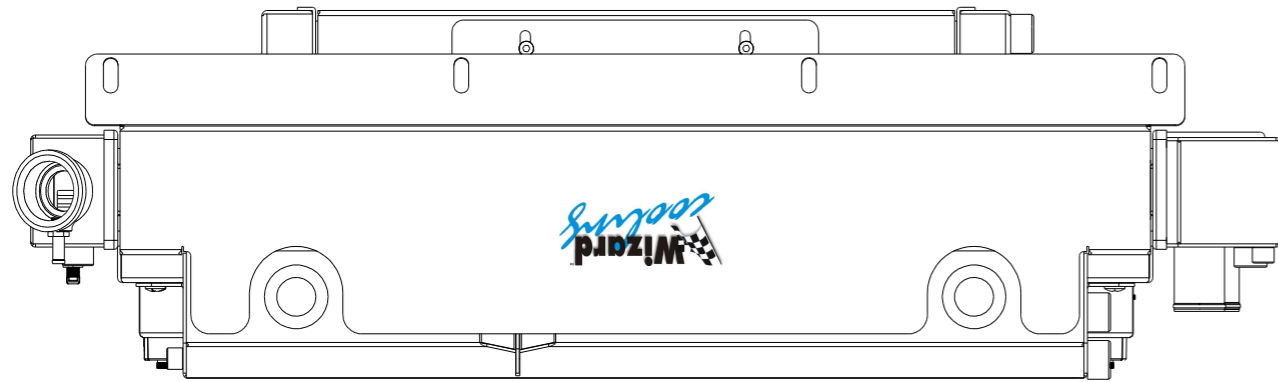

Assembly Part #	Transmission	Fan Type	Core Size
1-362-212LSBLXXACIN	Automatic	Brushless	UPGRADED ( 2 Rows of 1.25" Tubes )

www.wizardcooling.com

Contact Us:  
716-655-6760

Part Number  
1-362-LSBLXXACIN  
Fitting Callout Drawing  
Automatic Transmission