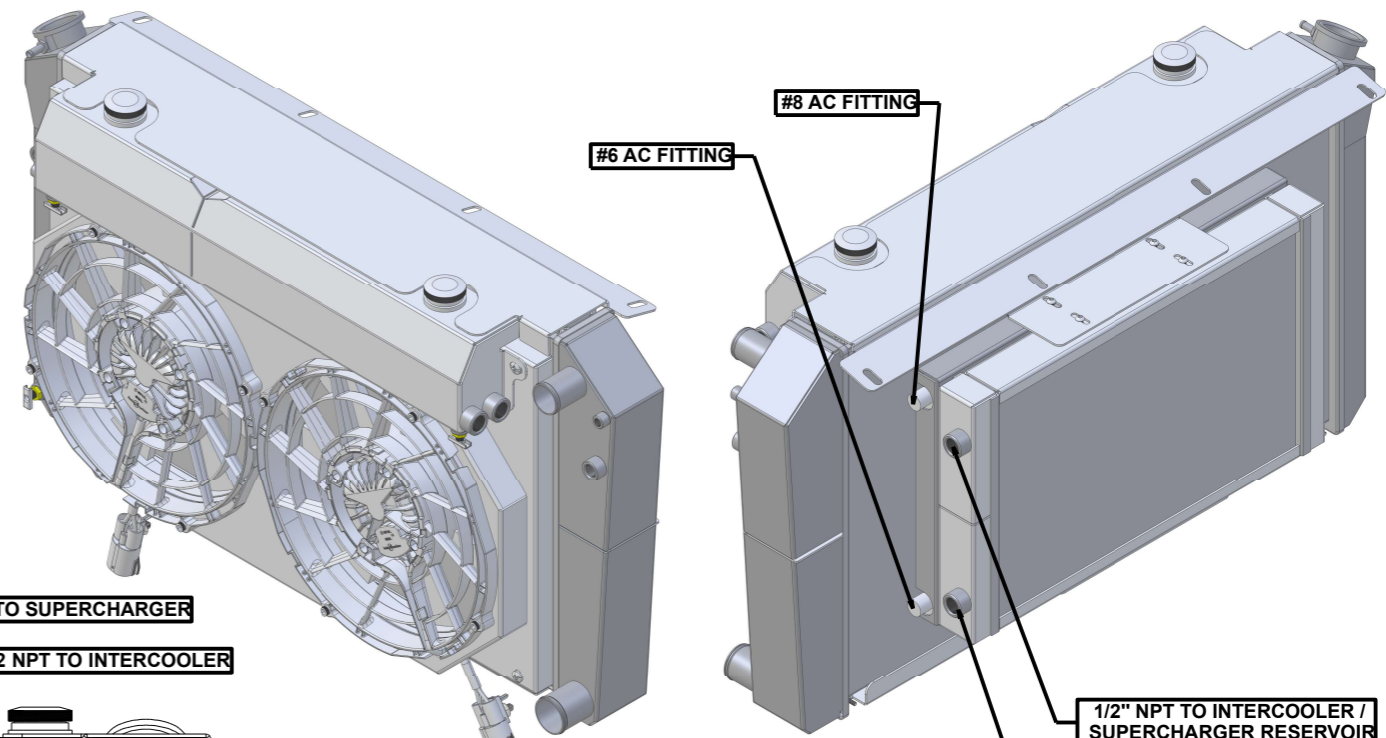

Assembly Part #	Transmission	Fan Type	Core Size
1-362-212LSBLXXACIN	Automatic	Brushless	UPGRADED ( 2 Rows of 1.25" Tubes )

www.wizardcooling.com

Contact Us:  
716-655-6760

Part Number  
1-362-LSBLXXACIN  
Fitting Callout Drawing  
Automatic Transmission