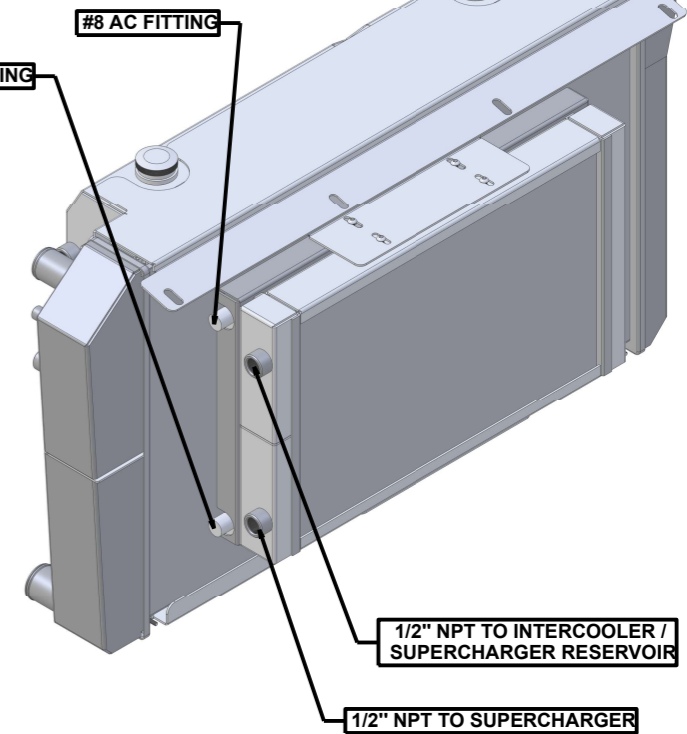

Assembly Part #	Transmission	Fan Type	Core Size
1-362-212LSBLXXACIN	Automatic	Brushless	UPGRADED ( 2 Rows of 1.25" Tubes )

www.wizardcooling.com

Contact Us:  
716-655-6760

Part Number  
1-362-LSBLXXACIN  
Fitting Callout Drawing  
Automatic Transmission