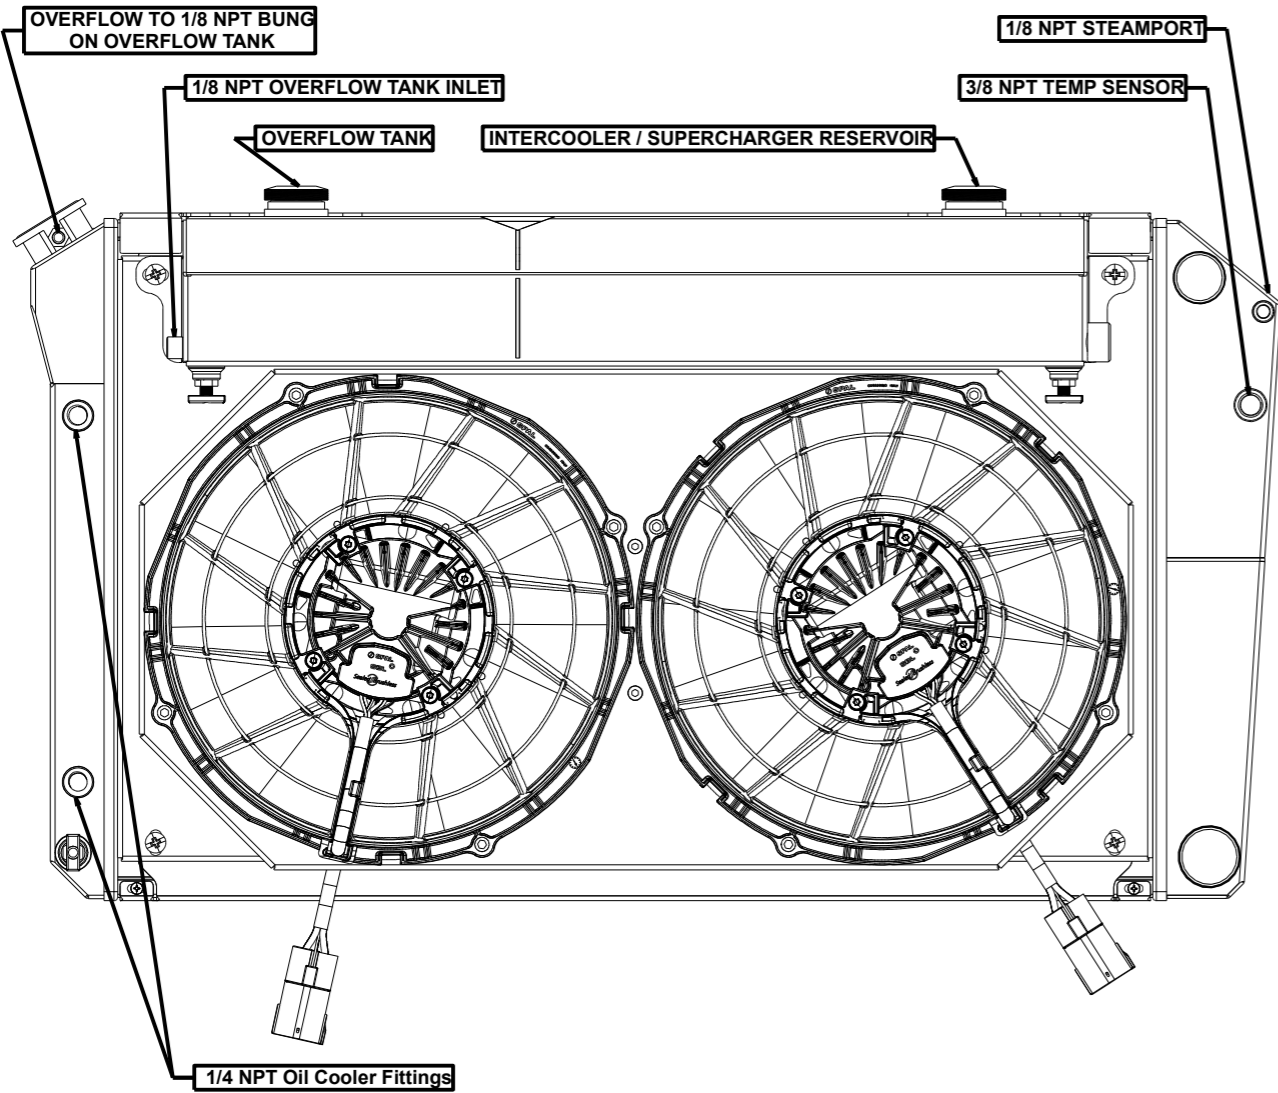

Assembly Part #	Transmission	Fan Type	Core Size
1-362-212LSBLXXACIN	Automatic	Brushless	UPGRADED ( 2 Rows of 1.25" Tubes )

www.wizardcooling.com

Contact Us:  
716-655-6760

Part Number  
1-362-LSBLXXACIN  
Fitting Callout Drawing  
Automatic Transmission