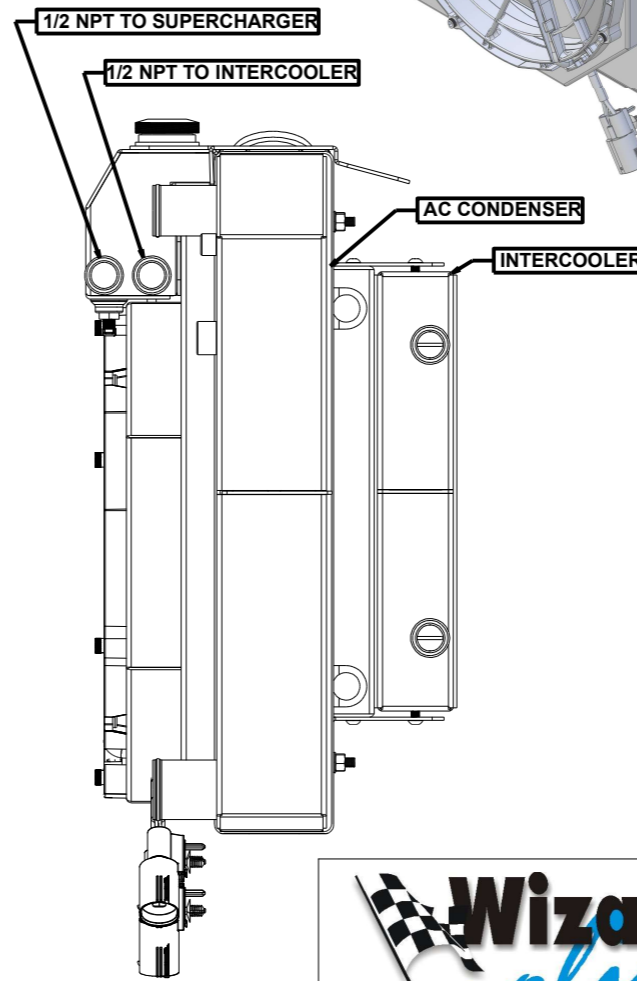

Assembly Part #	Transmission	Fan Type	Core Size
1-362-212LSBLXXACIN	Automatic	Brushless	UPGRADED ( 2 Rows of 1.25" Tubes )

www.wizardcooling.com

Contact Us:  
716-655-6760

Part Number  
1-362-LSBLXXACIN  
Fitting Callout Drawing  
Automatic Transmission