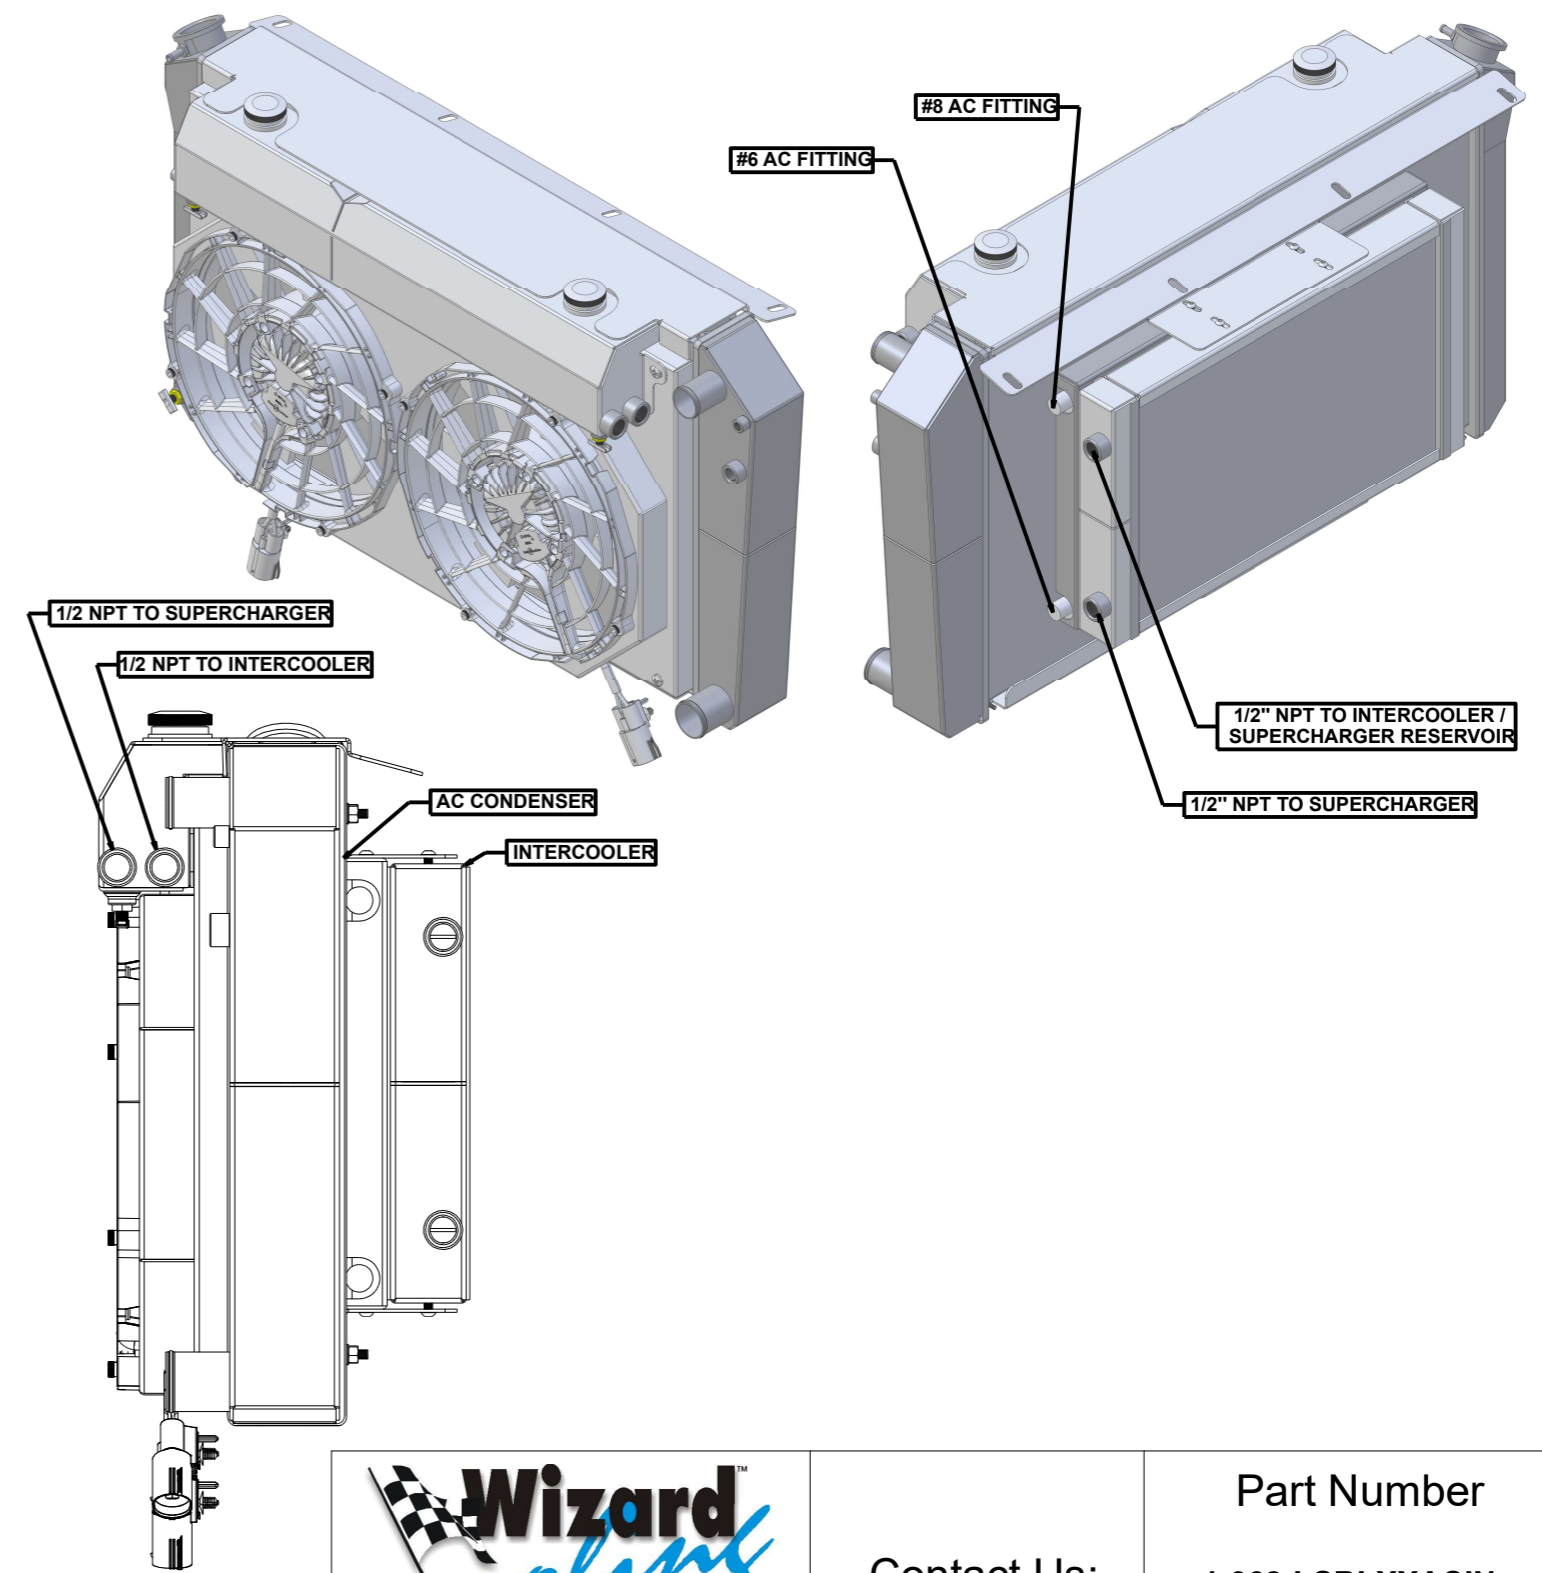

Assembly Part #	Transmission	Fan Type	Core Size
1-362-202LSBLXXACIN	Manual	Brushless	UPGRADED (2 Rows of 1.25" Tubes)

www.wizardcooling.com

Contact Us:
716-655-6760

Part Number
1-362-LSBLXXACIN
Fitting Callout Drawing
Manual Transmission