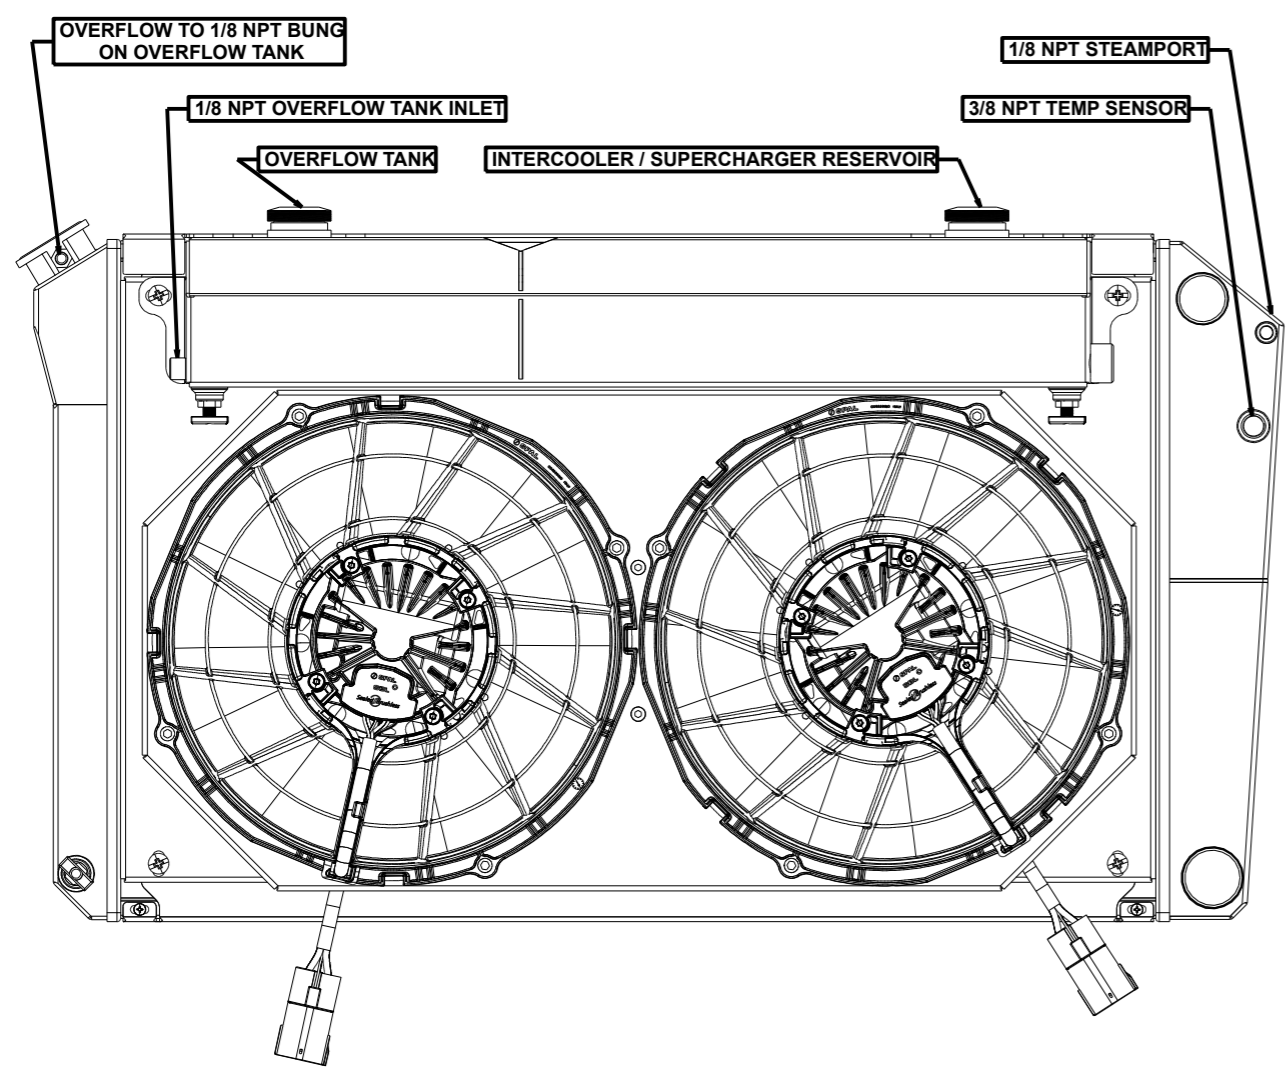

Assembly Part #	Transmission	Fan Type	Core Size
1-362-202LSBLXXACIN	Manual	Brushless	UPGRADED (2 Rows of 1.25" Tubes)

www.wizardcooling.com

Contact Us:
716-655-6760

Part Number
1-362-LSBLXXACIN
Fitting Callout Drawing
Manual Transmission