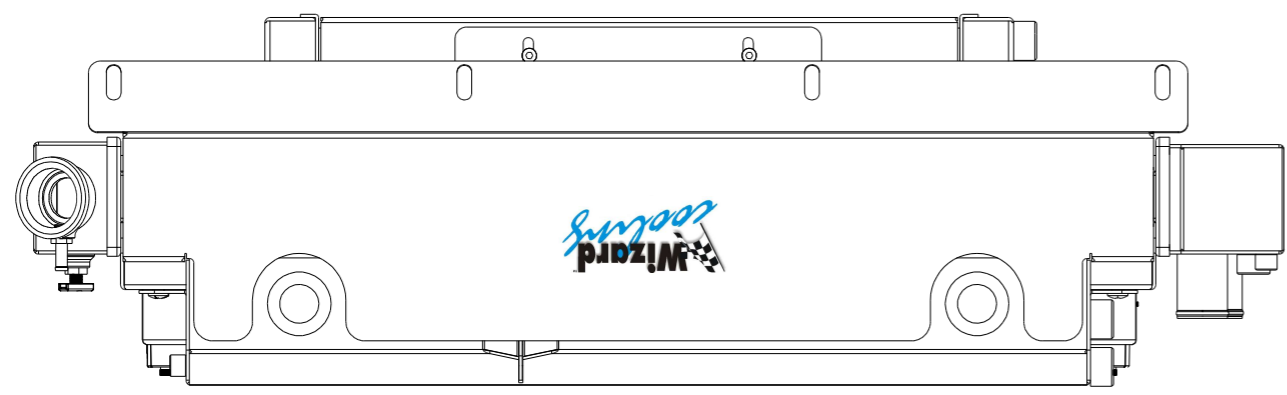

Assembly Part #	Transmission	Fan Type	Core Size
1-362-202LSBLXXACIN	Manual	Brushless	UPGRADED (2 Rows of 1.25" Tubes)

www.wizardcooling.com

Contact Us:
716-655-6760

Part Number
1-362-LSBLXXACIN
Fitting Callout Drawing
Manual Transmission