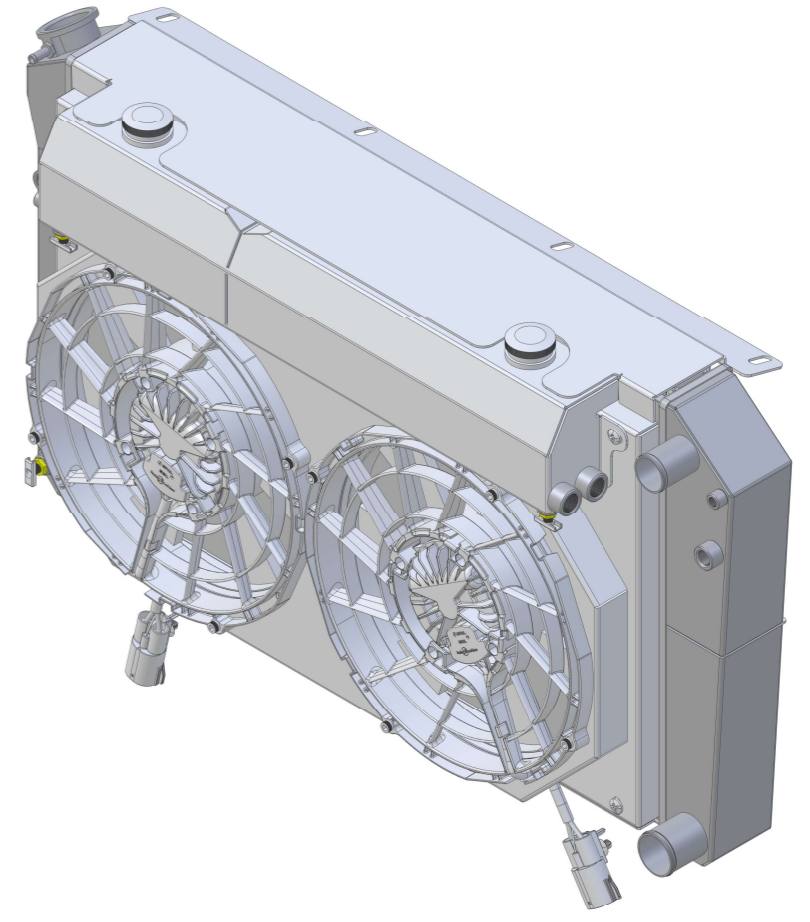

Assembly Part #	Transmission	Fan Type	Core Size
1-362-212LSBLXXACIN	Automatic	Brushless	UPGRADED ( 2 Rows of 1.25" Tubes )

**Wizard**  
*cooling*  
Custom Aluminum Radiators  
[www.wizardcooling.com](http://www.wizardcooling.com)

Contact Us:  
716-655-6760

Part Number  
**1-362-LSBLXXACIN**  
Automatic Transmission