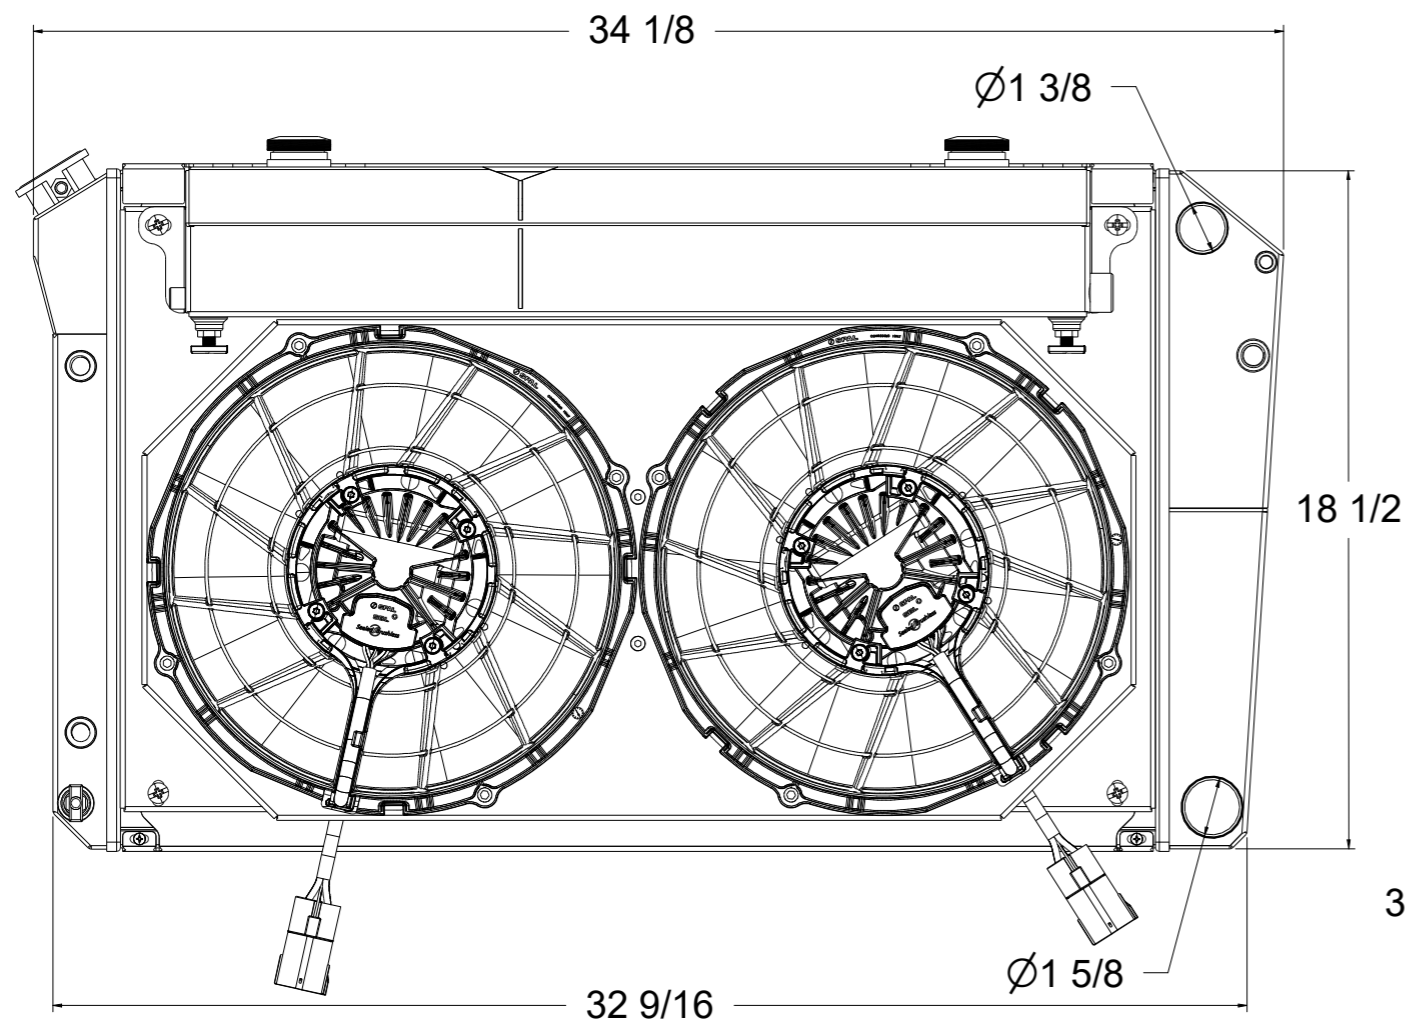

Assembly Part #	Transmission	Fan Type	Core Size
1-362-212LSBLXXACIN	Automatic	Brushless	UPGRADED ( 2 Rows of 1.25" Tubes )

**Wizard**  
*cooling*  
Custom Aluminum Radiators  
[www.wizardcooling.com](http://www.wizardcooling.com)