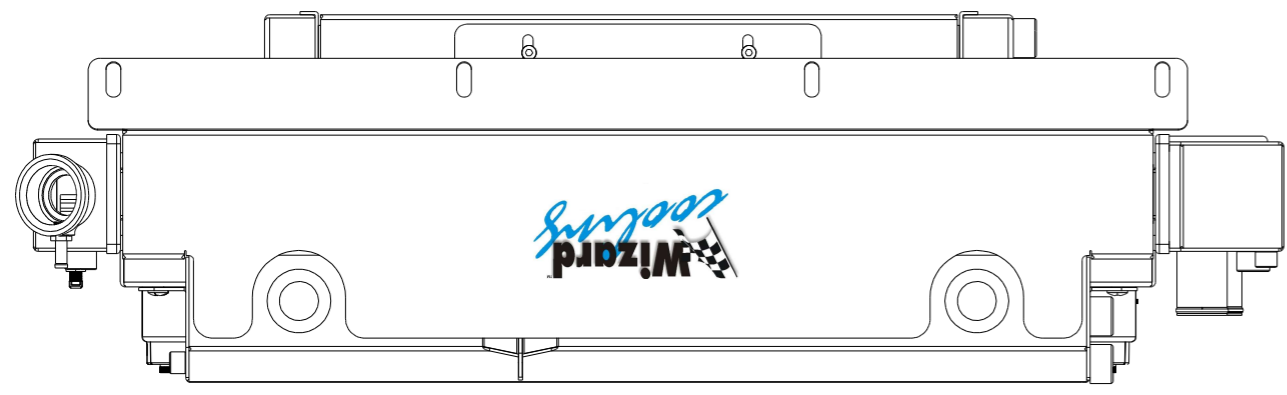

Assembly Part #	Transmission	Fan Type	Core Size
1-362-212LSBLXXACIN	Automatic	Brushless	UPGRADED ( 2 Rows of 1.25" Tubes )

**Wizard**  
*cooling*  
Custom Aluminum Radiators  
[www.wizardcooling.com](http://www.wizardcooling.com)