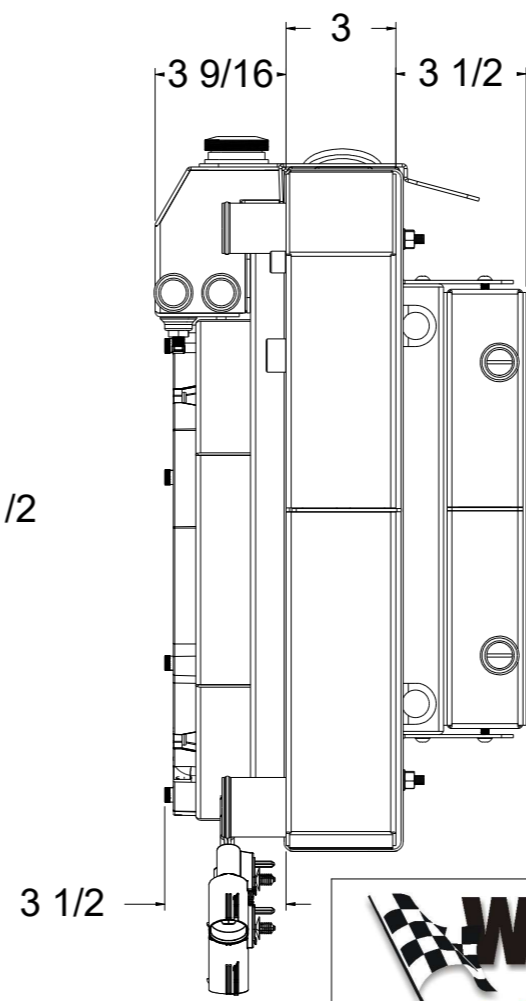

Assembly Part #	Transmission	Fan Type	Core Size
1-362-212LSBLXXACIN	Automatic	Brushless	UPGRADED ( 2 Rows of 1.25" Tubes )

**Wizard**  
*cooling*  
Custom Aluminum Radiators  
[www.wizardcooling.com](http://www.wizardcooling.com)

Contact Us:  
716-655-6760

Part Number  
**1-362-LSBLXXACIN**  
Automatic Transmission