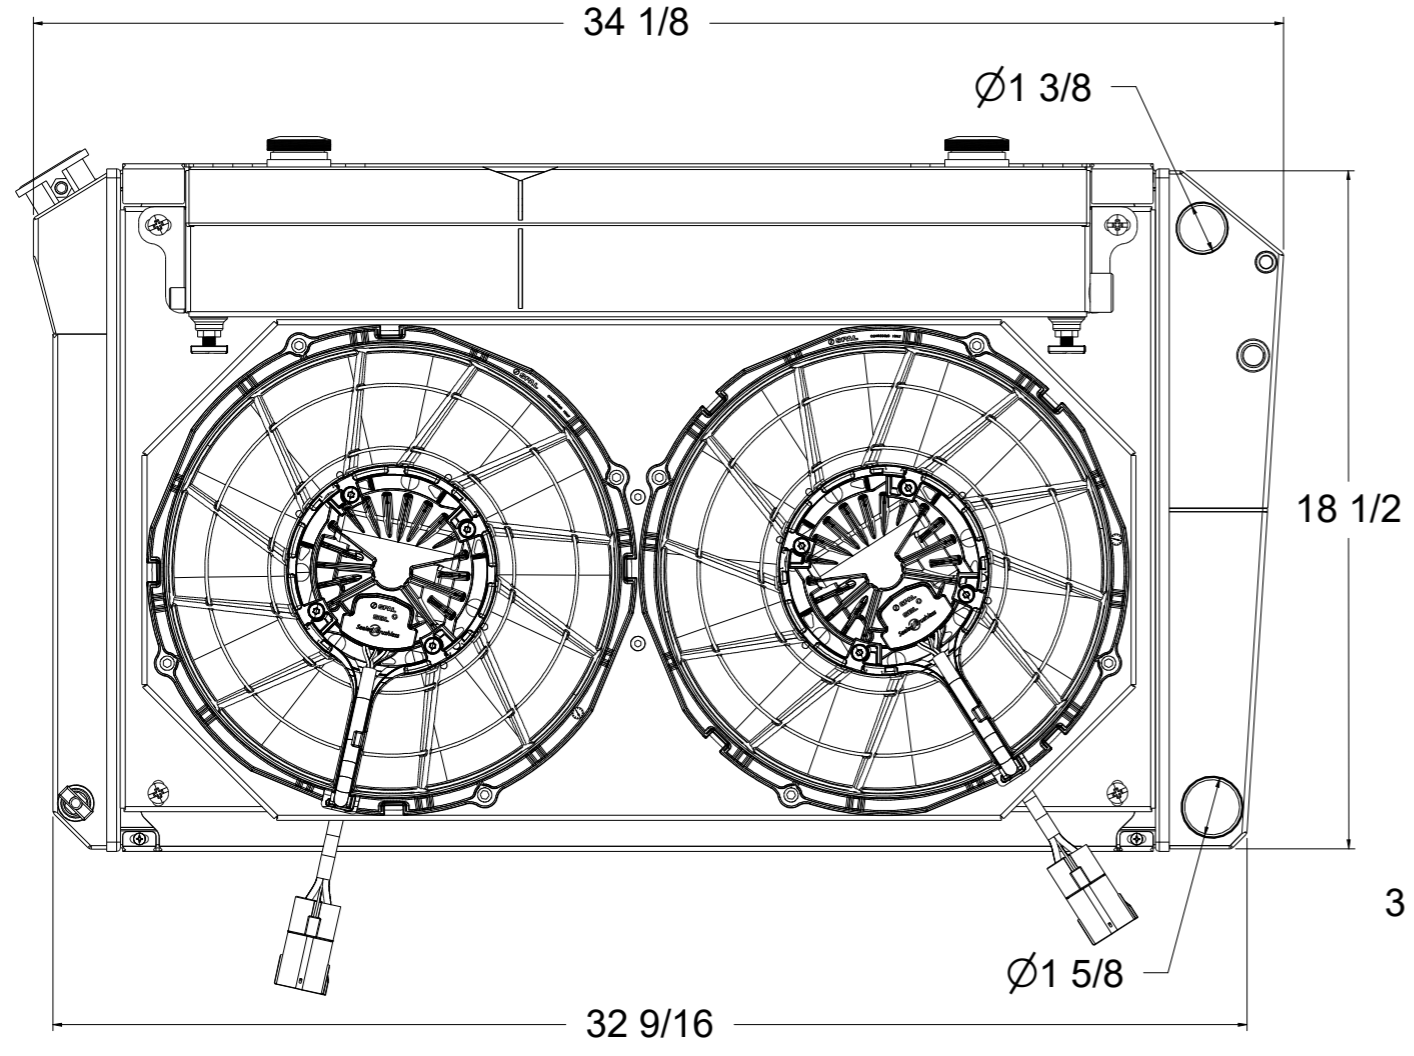

Assembly Part #	Transmission	Fan Type	Core Size
1-362-202LSBLXXACIN	Manual	Brushless	UPGRADED ( 2 Rows of 1.25" Tubes )

**Wizard**  
*cooling*  
Custom Aluminum Radiators  
[www.wizardcooling.com](http://www.wizardcooling.com)

Contact Us:  
716-655-6760

Part Number  
**1-362-LSBLXXACIN**  
Manual Transmission