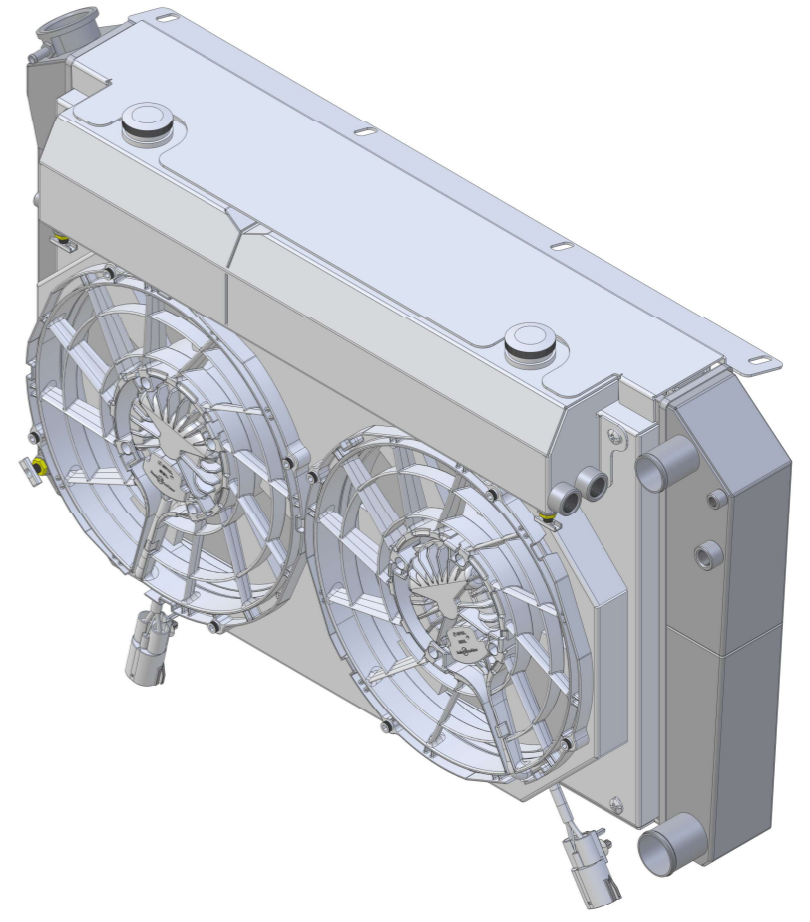

Assembly Part #	Transmission	Fan Type	Core Size
1-362-202LSBLXXACIN	Manual	Brushless	UPGRADED ( 2 Rows of 1.25" Tubes )

**Wizard**  
*cooling*  
Custom Aluminum Radiators  
[www.wizardcooling.com](http://www.wizardcooling.com)

Contact Us:  
716-655-6760

Part Number  
**1-362-LSBLXXACIN**  
Manual Transmission