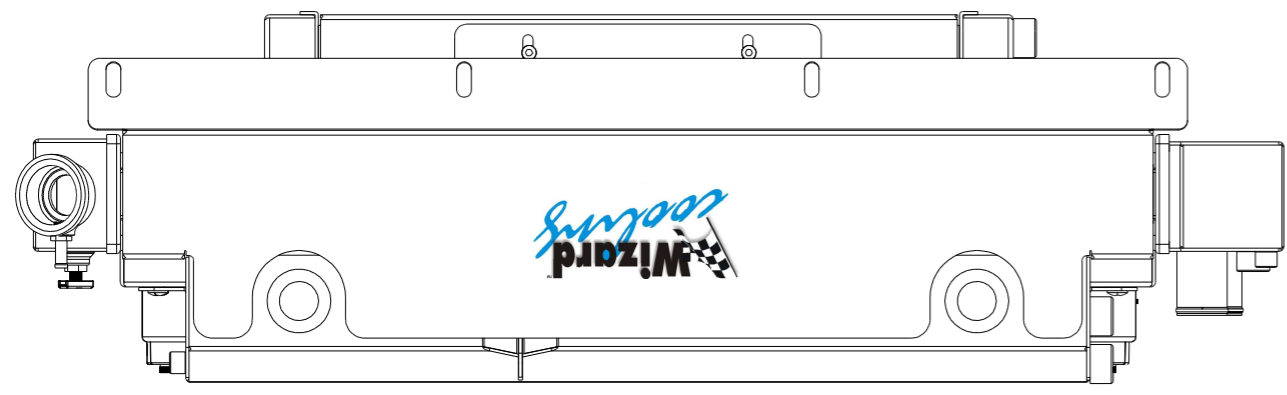

Assembly Part #	Transmission	Fan Type	Core Size
1-362-202LSBLXXACIN	Manual	Brushless	UPGRADED ( 2 Rows of 1.25" Tubes )

**Wizard**  
*cooling*  
Custom Aluminum Radiators  
[www.wizardcooling.com](http://www.wizardcooling.com)