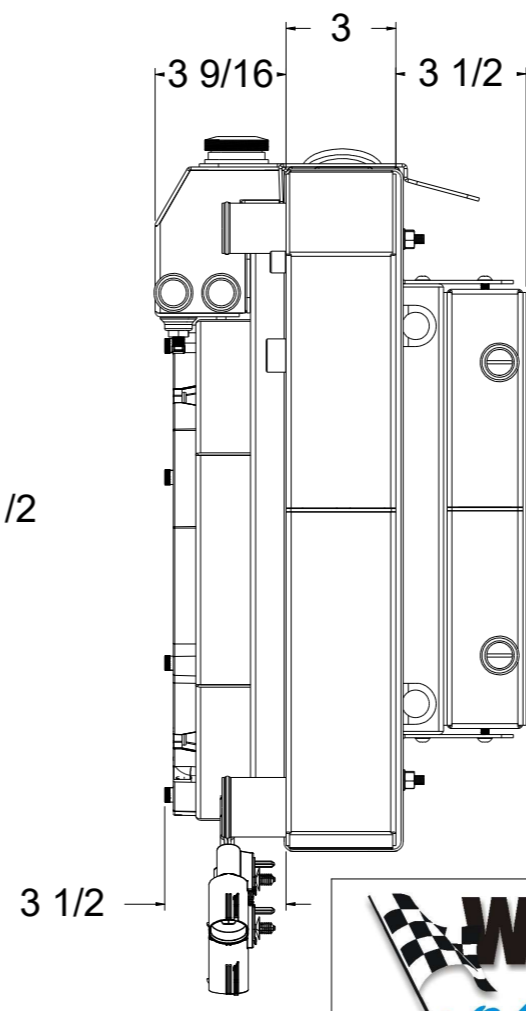

Assembly Part #	Transmission	Fan Type	Core Size
1-362-202LSBLXXACIN	Manual	Brushless	UPGRADED ( 2 Rows of 1.25" Tubes )

**Wizard**  
*cooling*  
Custom Aluminum Radiators  
[www.wizardcooling.com](http://www.wizardcooling.com)

Contact Us:  
716-655-6760

Part Number  
**1-362-LSBLXXACIN**  
Manual Transmission