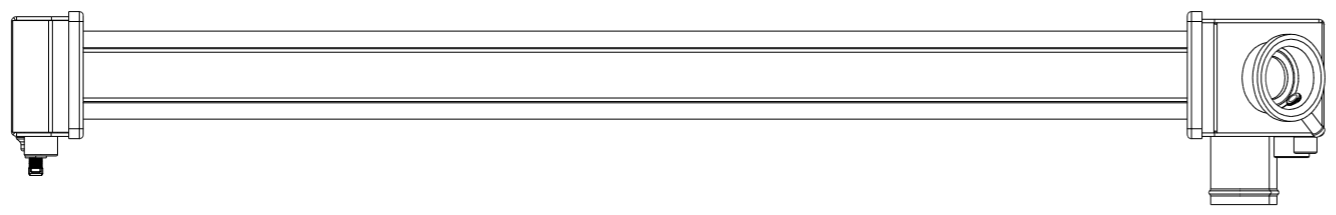

8 7 6 5 4 3 2 1

SKU #	Transmission	Core Size
1-362-110LT	Automatic	Standard (2 Rows Of 1" Tubes)
1-362-210LT		Upgraded (2 Rows Of 1.25" Tubes)

Wizard
cooling
 Custom Aluminum Radiators
www.wizardcooling.com