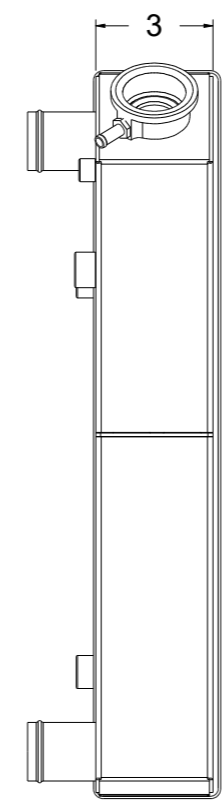

8 7 6 5 4 3 2 1

SKU #	Transmission	Core Size
1-362-110LT	Automatic	Standard (2 Rows Of 1" Tubes)
1-362-210LT		Upgraded (2 Rows Of 1.25" Tubes)

Wizard
cooling
 Custom Aluminum Radiators
www.wizardcooling.com

Contact Us:
 716-655-6760

Part Number
**1-362-LT Radiator
 (Automatic)**

8 7 6 5 4 3 2 1

D

D

C

C

B