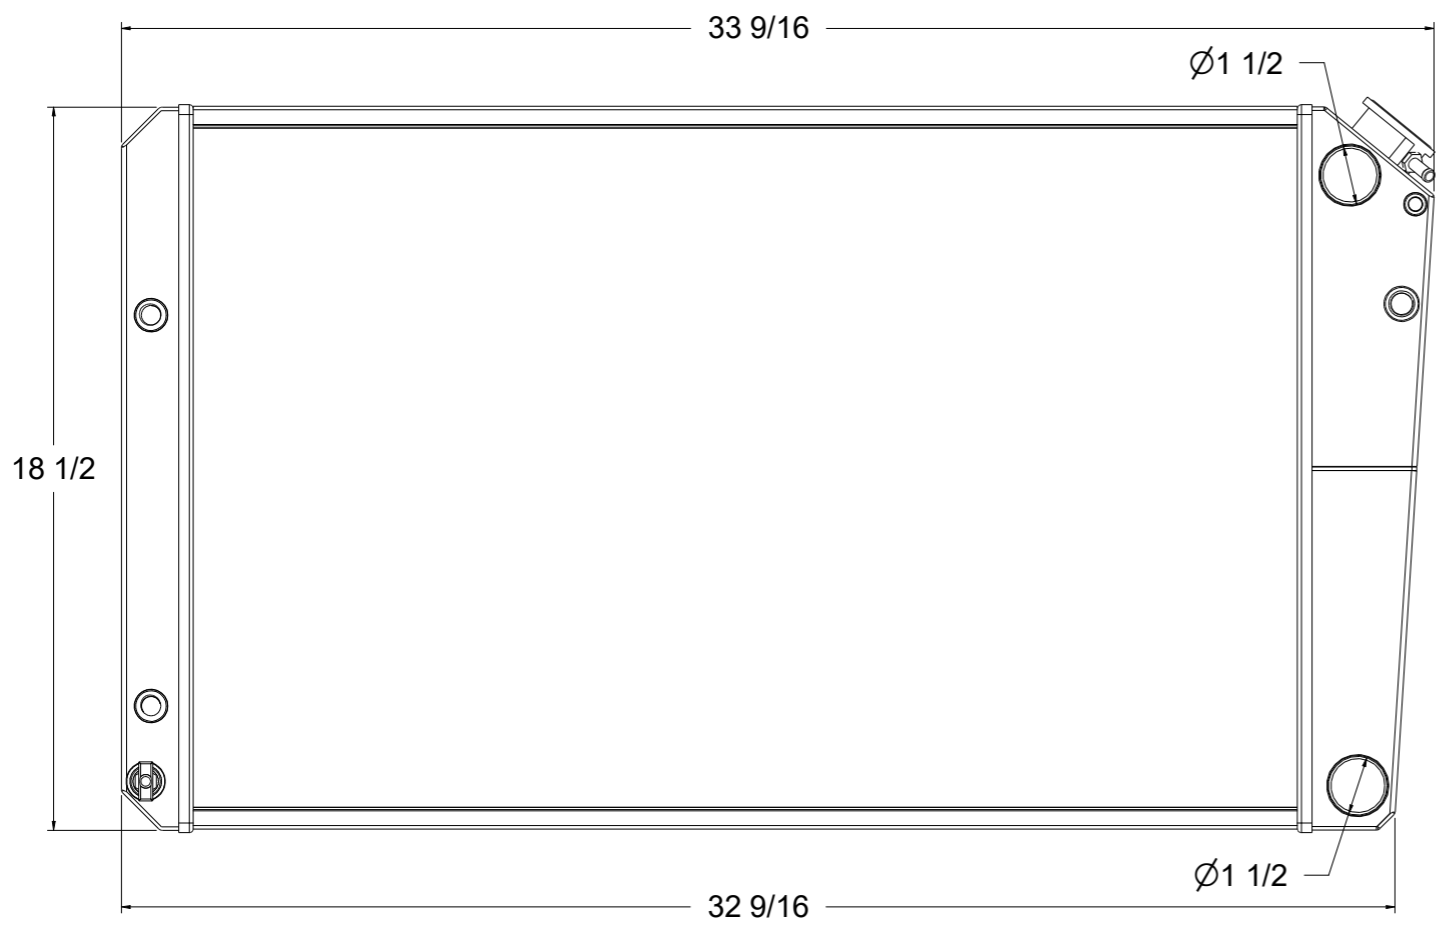

8 7 6 5 4 3 2 1

SKU #	Transmission	Core Size
1-362-110LT	Automatic	Standard (2 Rows Of 1" Tubes)
1-362-210LT		Upgraded (2 Rows Of 1.25" Tubes)

Wizard
cooling
 Custom Aluminum Radiators
www.wizardcooling.com