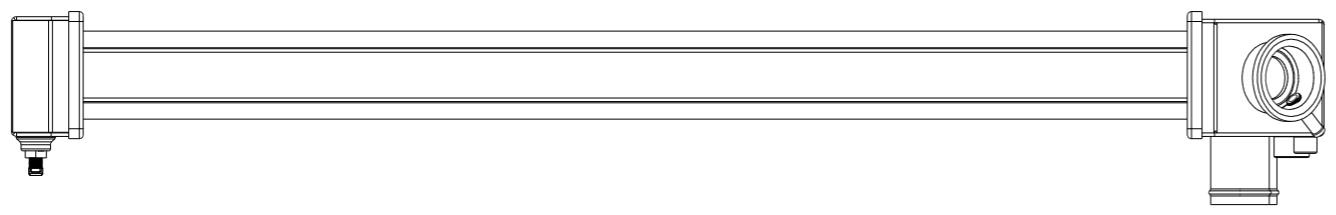

8 7 6 5 4 3 2 1

D
C
B
A

D
C
B
A

SKU #	Transmission	Core Size
1-362-100LT	Manual	Standard (2 Rows Of 1" Tubes)
1-362-200LT		Upgraded (2 Rows Of 1.25" Tubes)

Wizard
cooling
 Custom Aluminum Radiators
www.wizardcooling.com