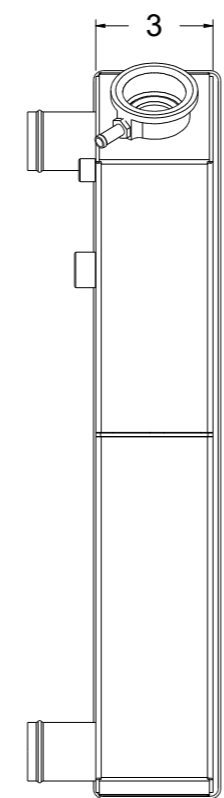

8 7 6 5 4 3 2 1

D
C
B
A

D
C
B
A

SKU #	Transmission	Core Size
1-362-100LT	Manual	Standard (2 Rows Of 1" Tubes)
1-362-200LT		Upgraded (2 Rows Of 1.25" Tubes)

Wizard
cooling
 Custom Aluminum Radiators
www.wizardcooling.com

Contact Us:
 716-655-6760

Part Number
**1-362-LT Radiator
 (Manual)**

8 7 6 5 4 3 2 1