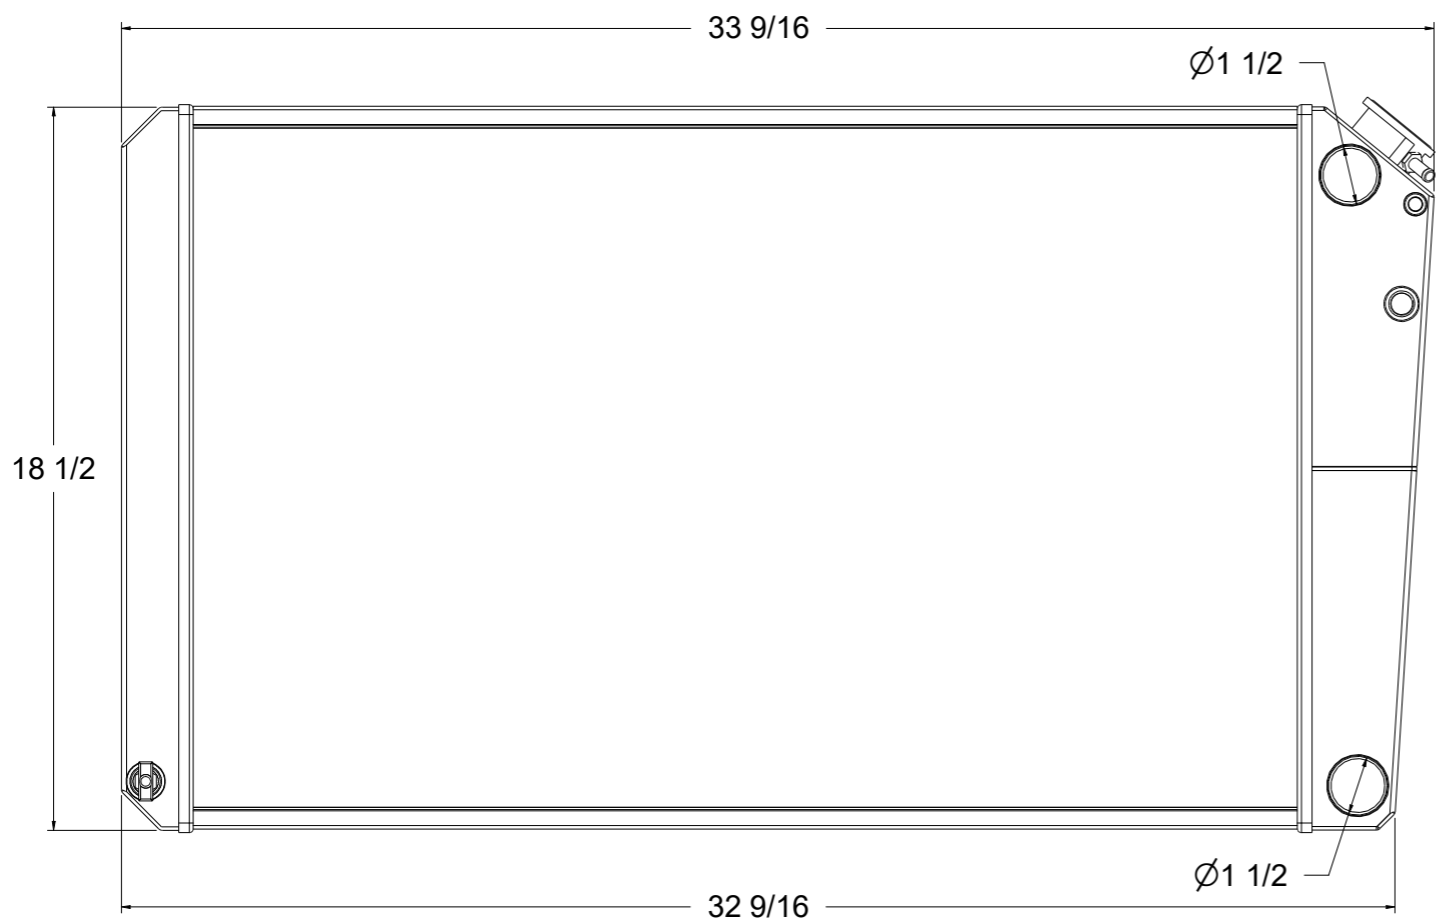

8 7 6 5 4 3 2 1

D
C
B
A

D
C
B
A

SKU #	Transmission	Core Size
1-362-100LT	Manual	Standard (2 Rows Of 1" Tubes)
1-362-200LT		Upgraded (2 Rows Of 1.25" Tubes)

Wizard
cooling
 Custom Aluminum Radiators
www.wizardcooling.com