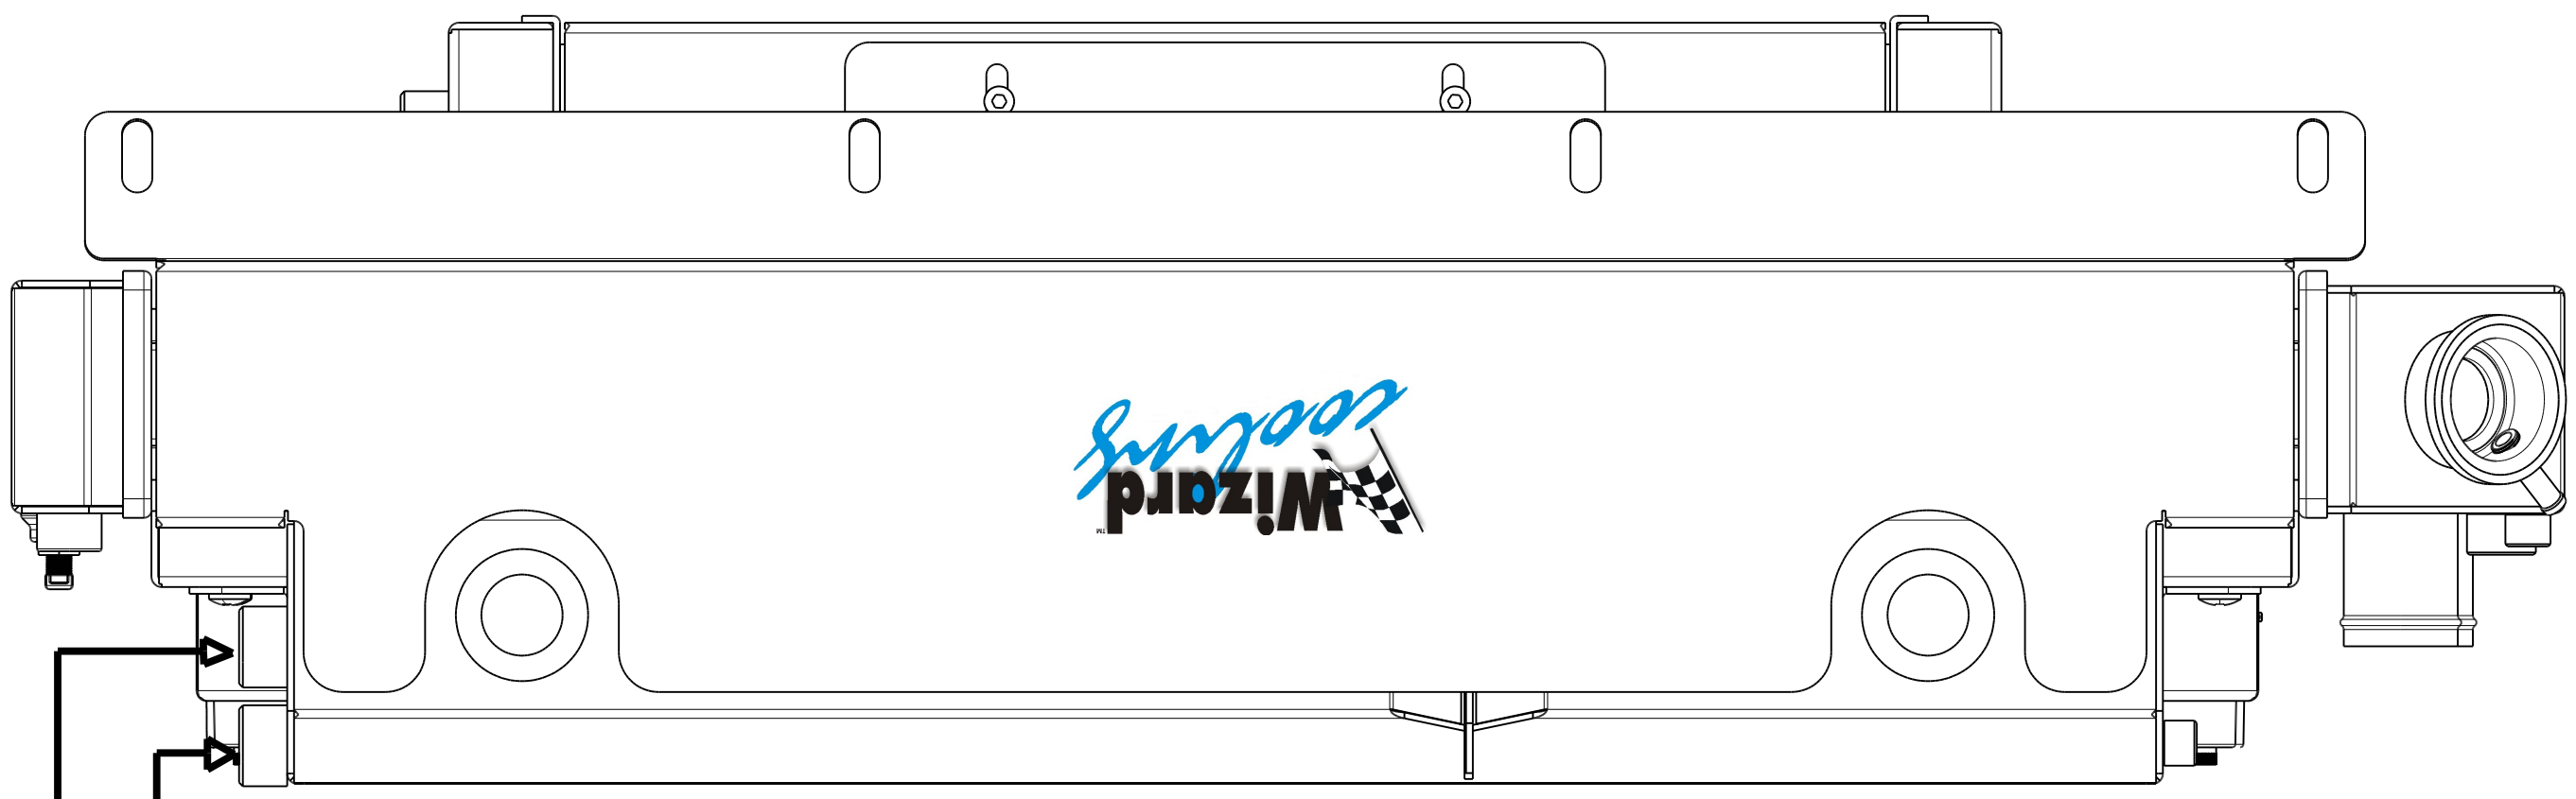

8 7 6 5 4 3 2 1

D

D

C

C

1/2 NPT TO SUPERCHARGER

1/2 NPT TO INTERCOOLER

OVERFLOW TUBE TO 1/8 NPT BUNG ON OVERFLOW TANK

1/8 NPT STEAMPORT

1/8 NPT OVERFLOW TANK INLET

1/2 NPT TO INTERCOOLER / SUPERCHARGER RESEVIOUR

1/2 NPT TO SUPERCHARGER

B

B

#8 AC FITTING

#6 AC FITTING