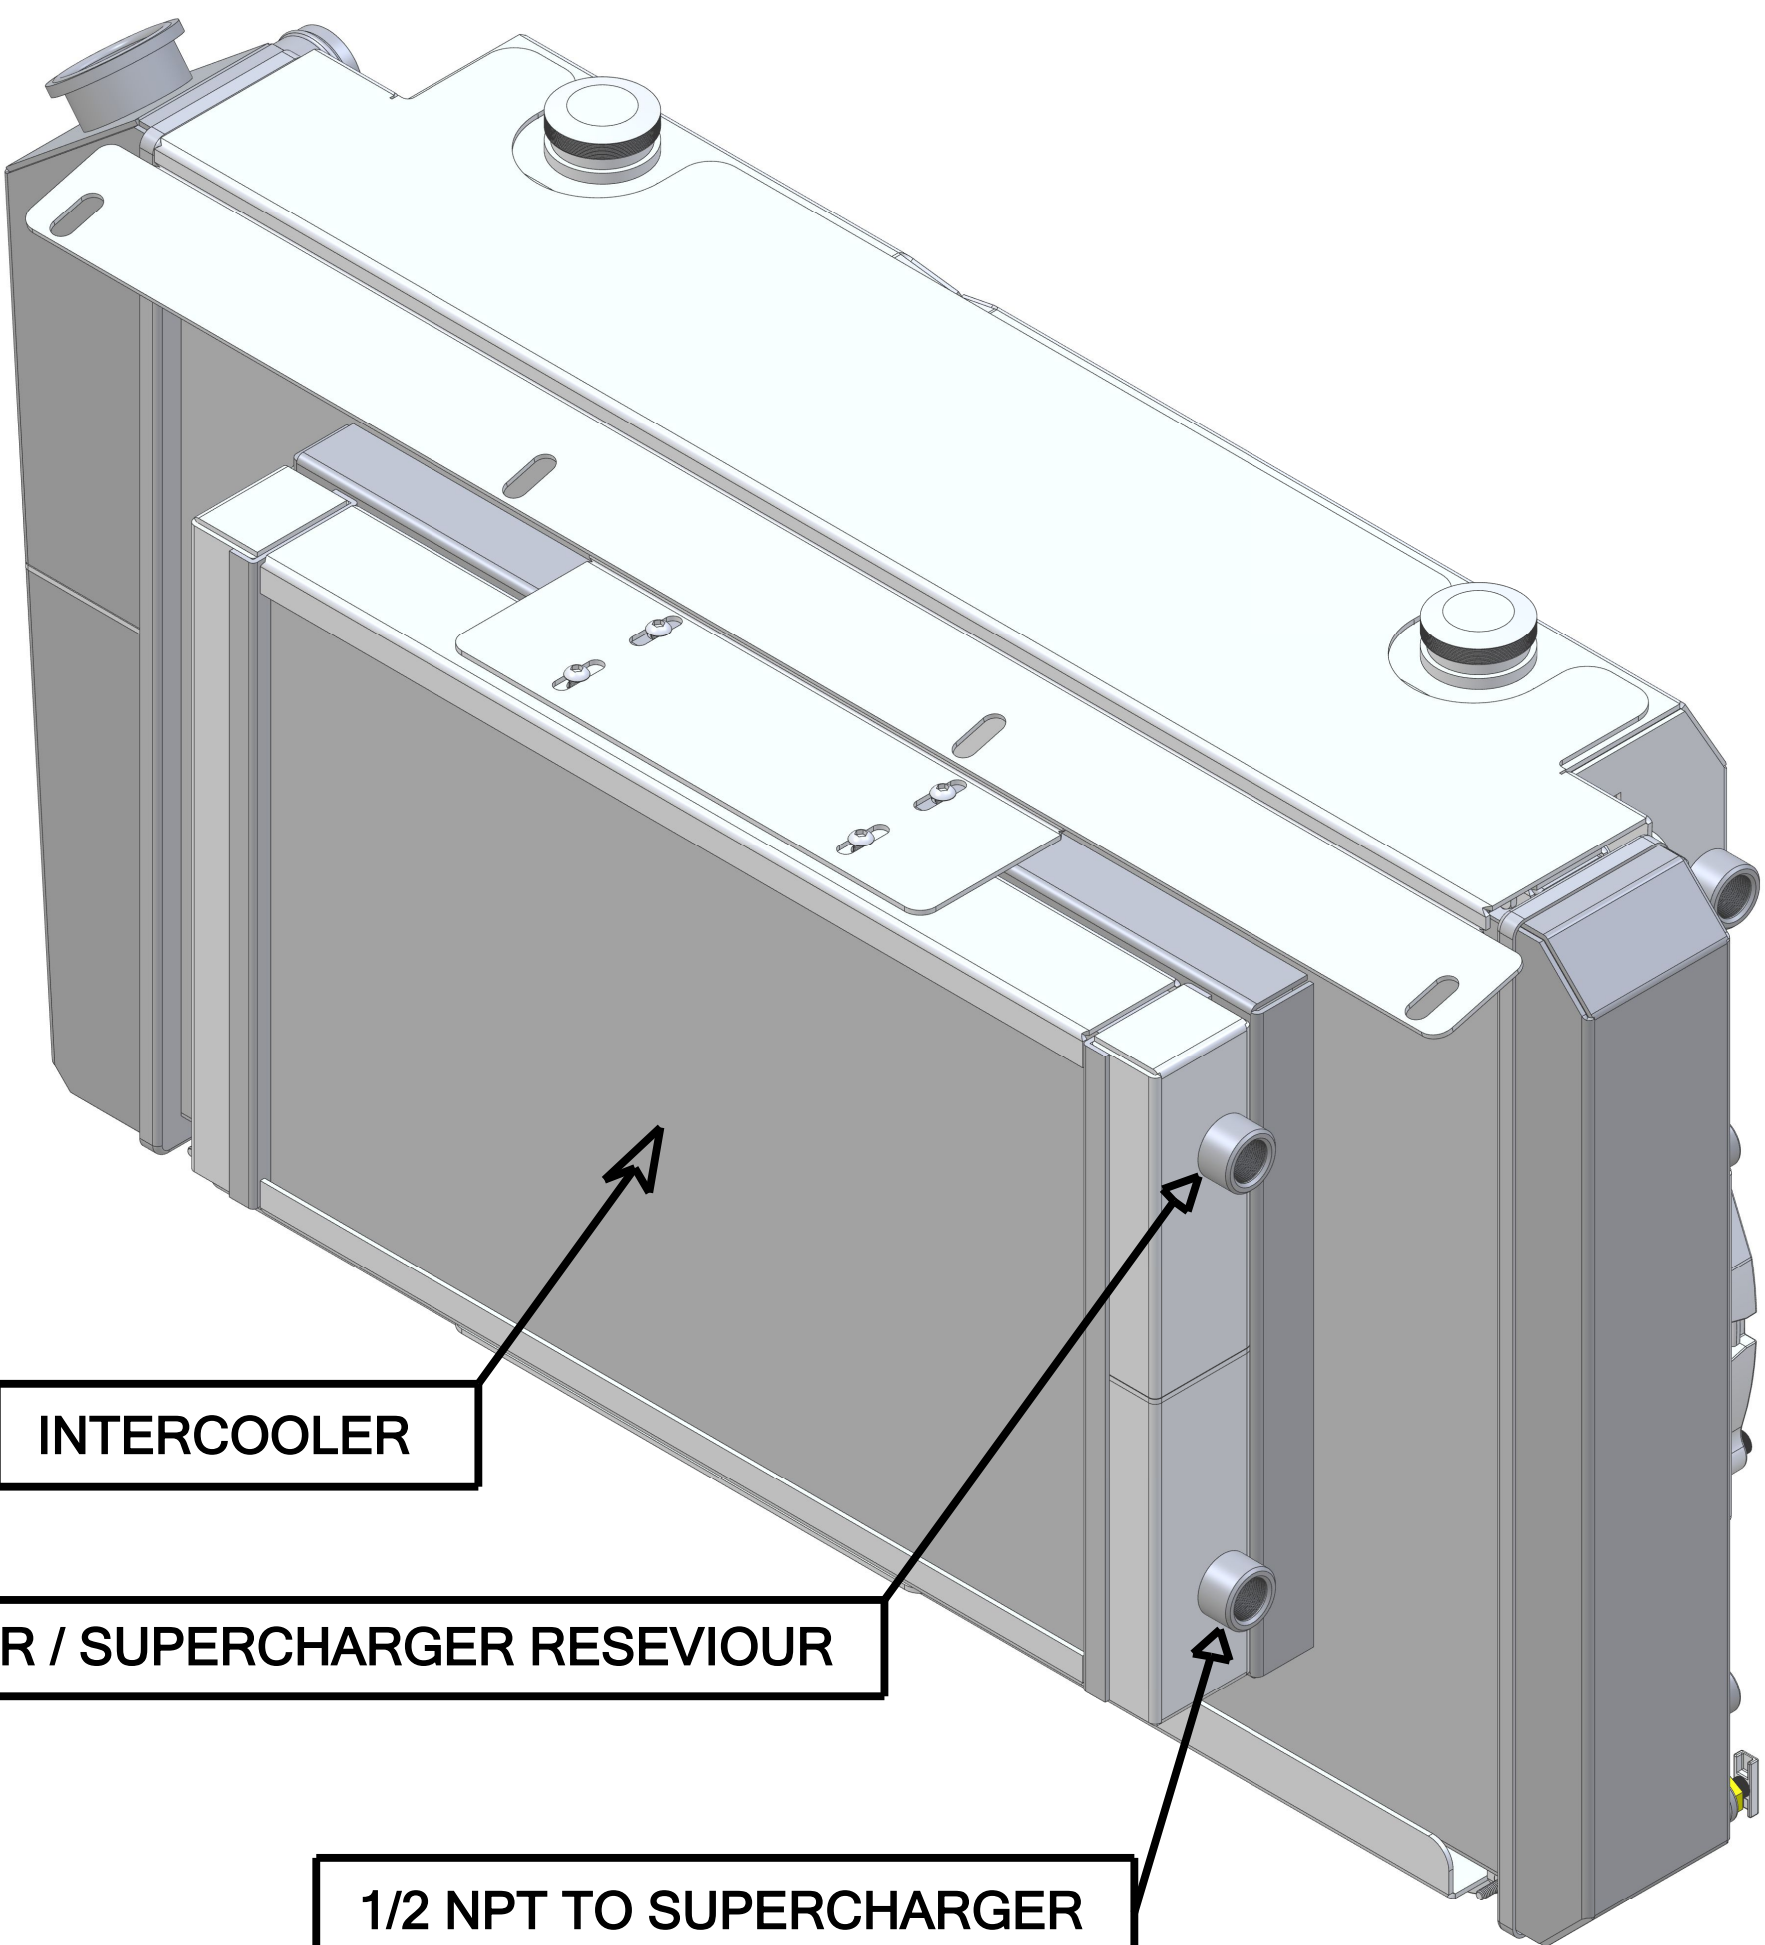

8 7 6 5 4 3 2 1

D

D

C

C

1/2 NPT TO SUPERCHARGER

1/2 NPT TO INTERCOOLER

OVERFLOW TUBE TO 1/8 NPT BUNG ON OVERFLOW TANK

1/8 NPT STEAMPORT

1/8 NPT OVERFLOW TANK INLET

1/2 NPT TO INTERCOOLER / SUPERCHARGER RESEVIOUR

1/2 NPT TO SUPERCHARGER

B

B

#8 AC FITTING

#6 AC FITTING