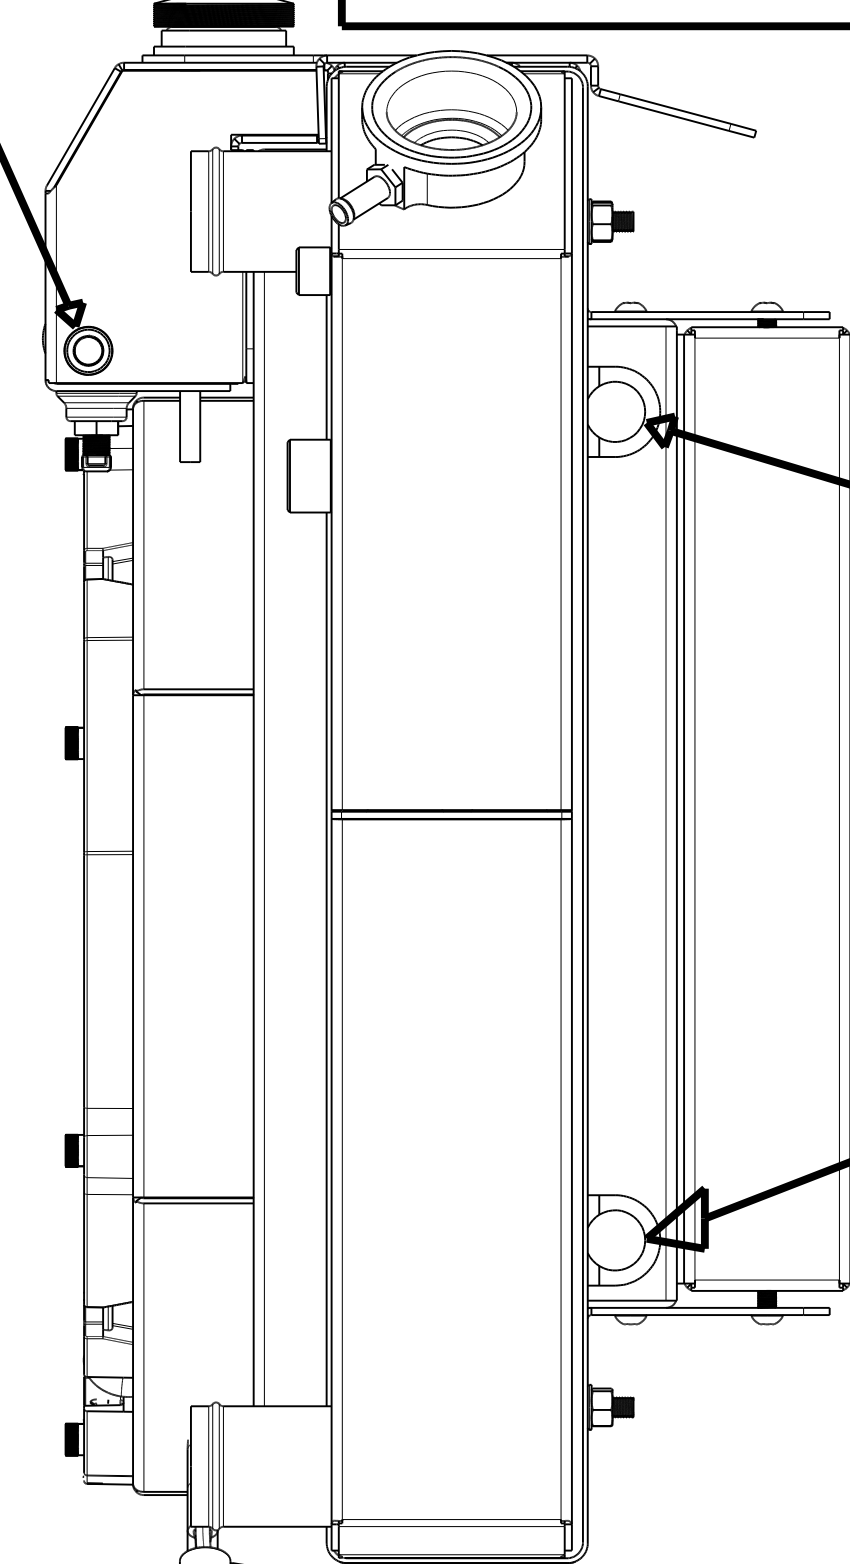

1/8 NPT STEAMPORT

1/8 NPT OVERFLOW TANK INLET

1/2 NPT TO INTERCOOLER / SUPERCHARGER RESEVIOUR

1/2 NPT TO SUPERCHARGER

B

B

#8 AC FITTING

#6 AC FITTING