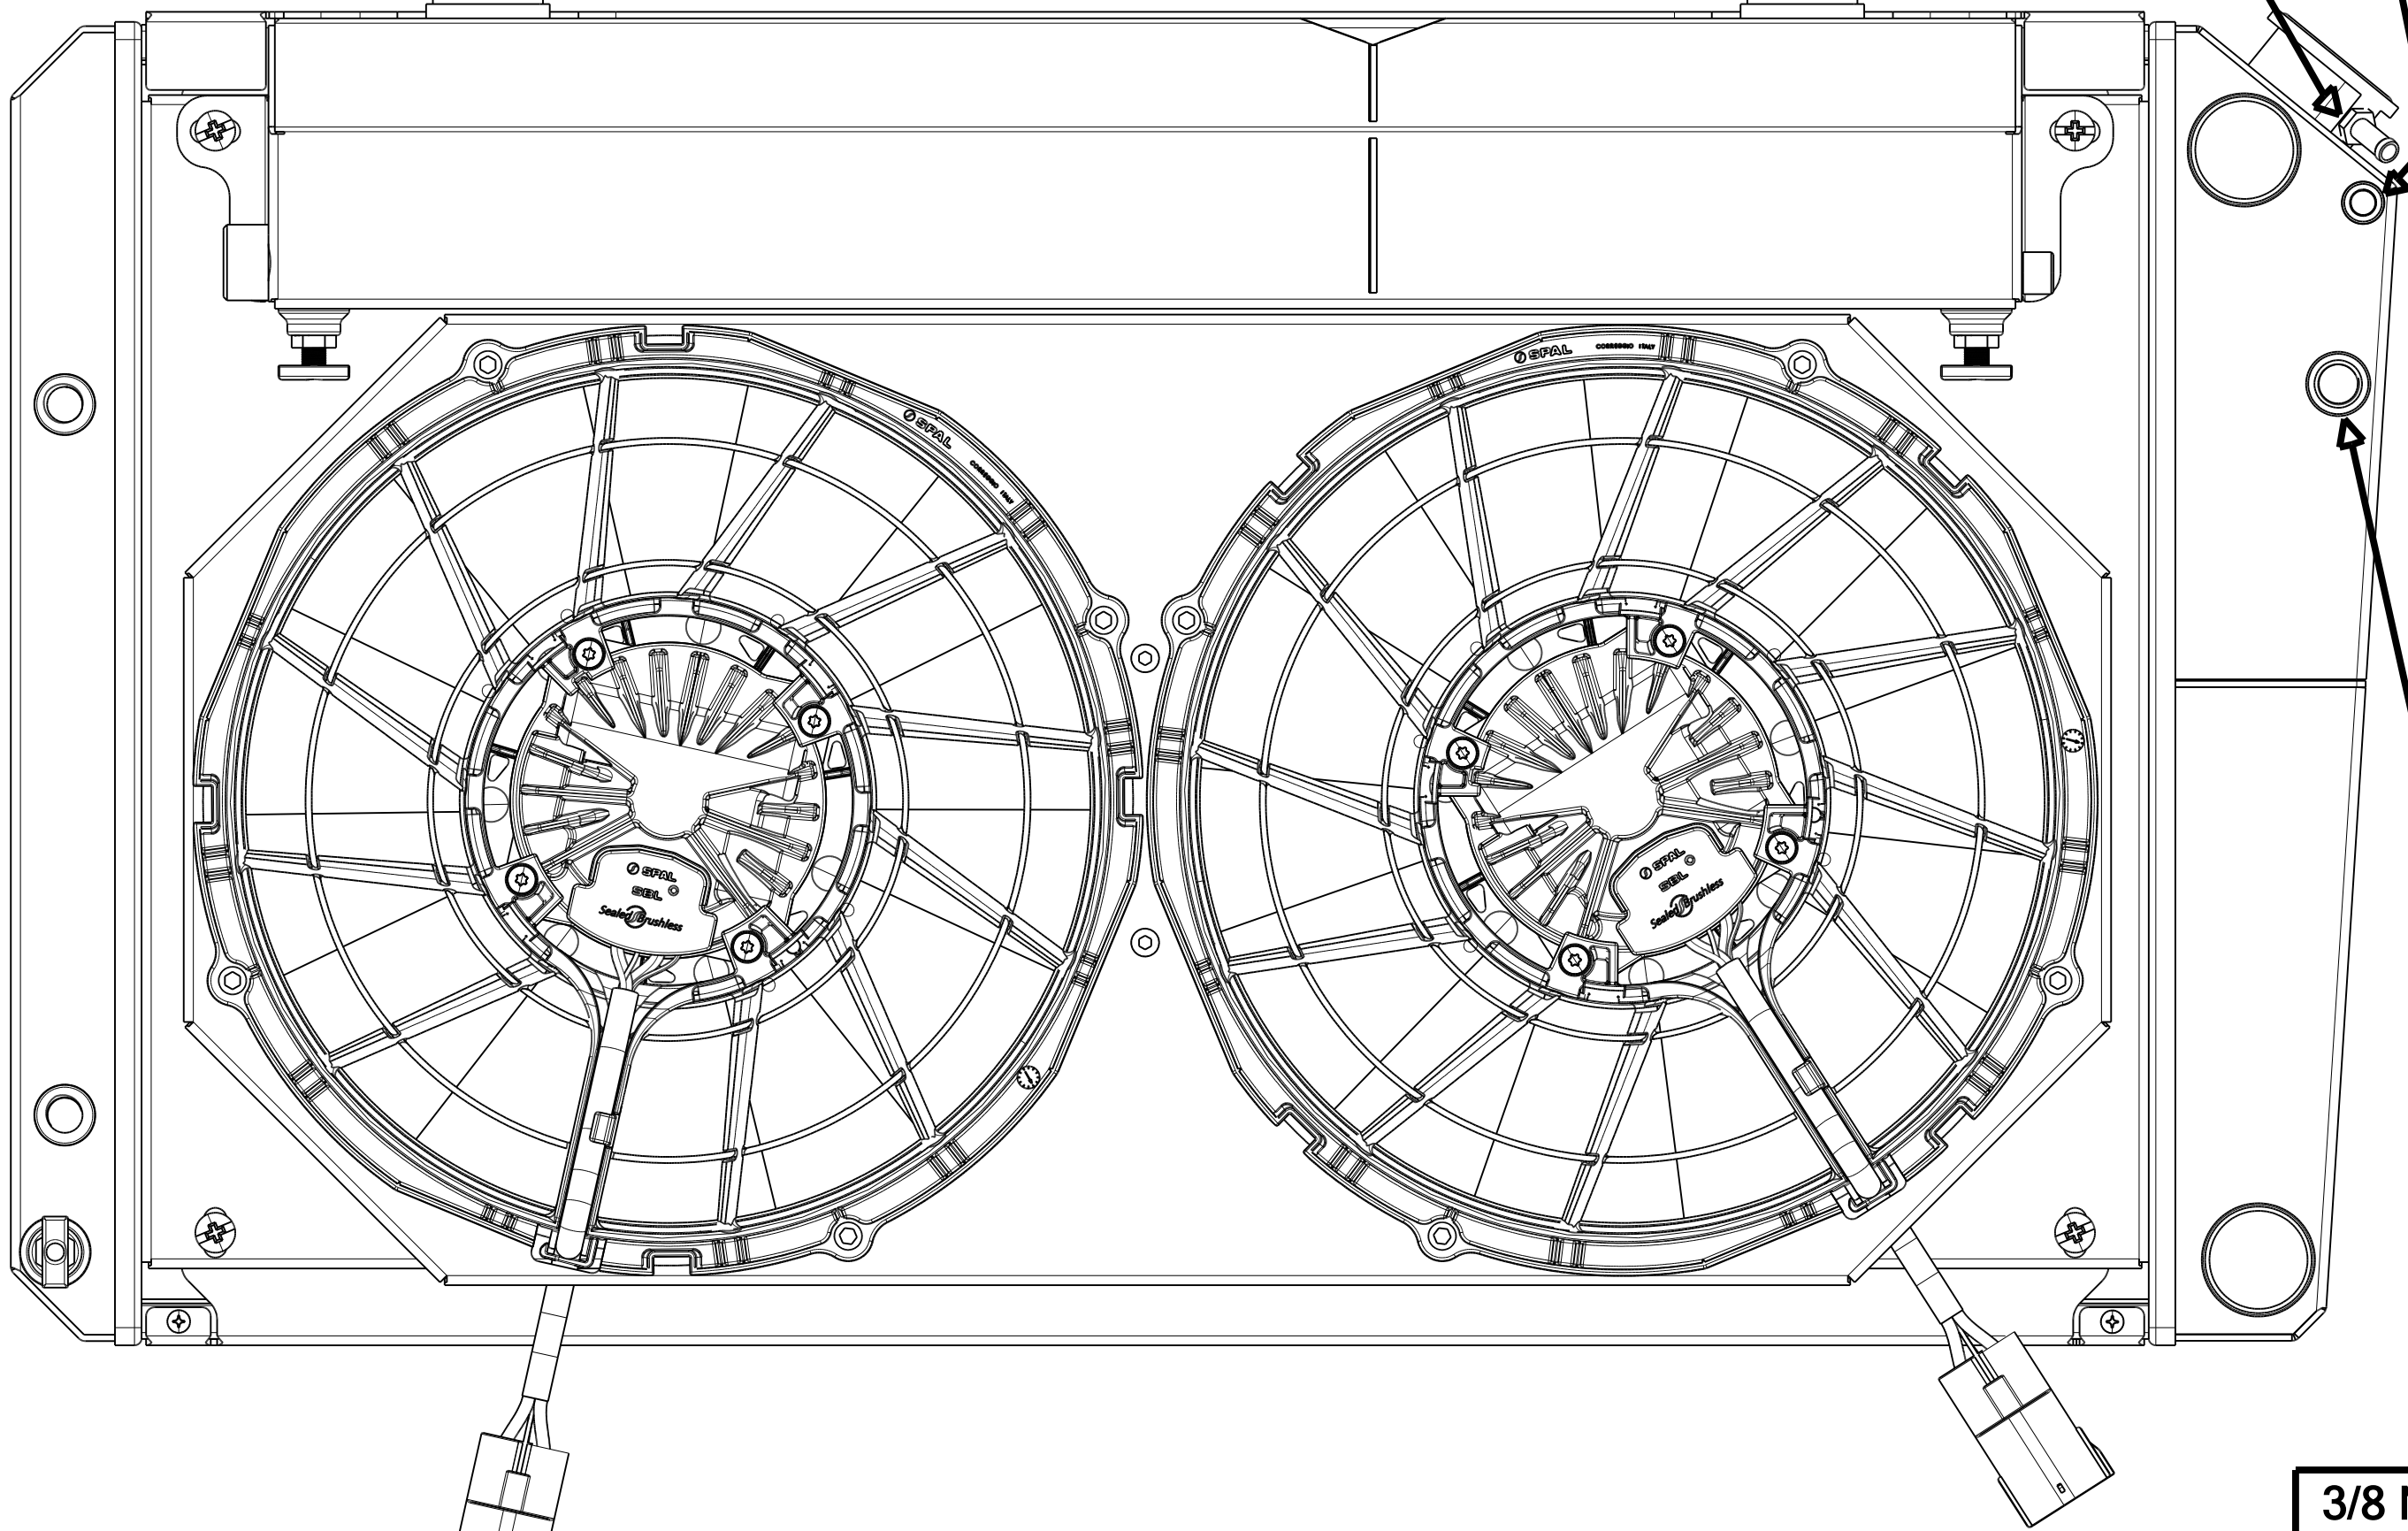

1/8 NPT STEAMPORT

1/8 NPT OVERFLOW TANK INLET

1/2 NPT TO INTERCOOLER / SUPERCHARGER RESEVIOUR

1/2 NPT TO SUPERCHARGER

B

B

#8 AC FITTING

#6 AC FITTING