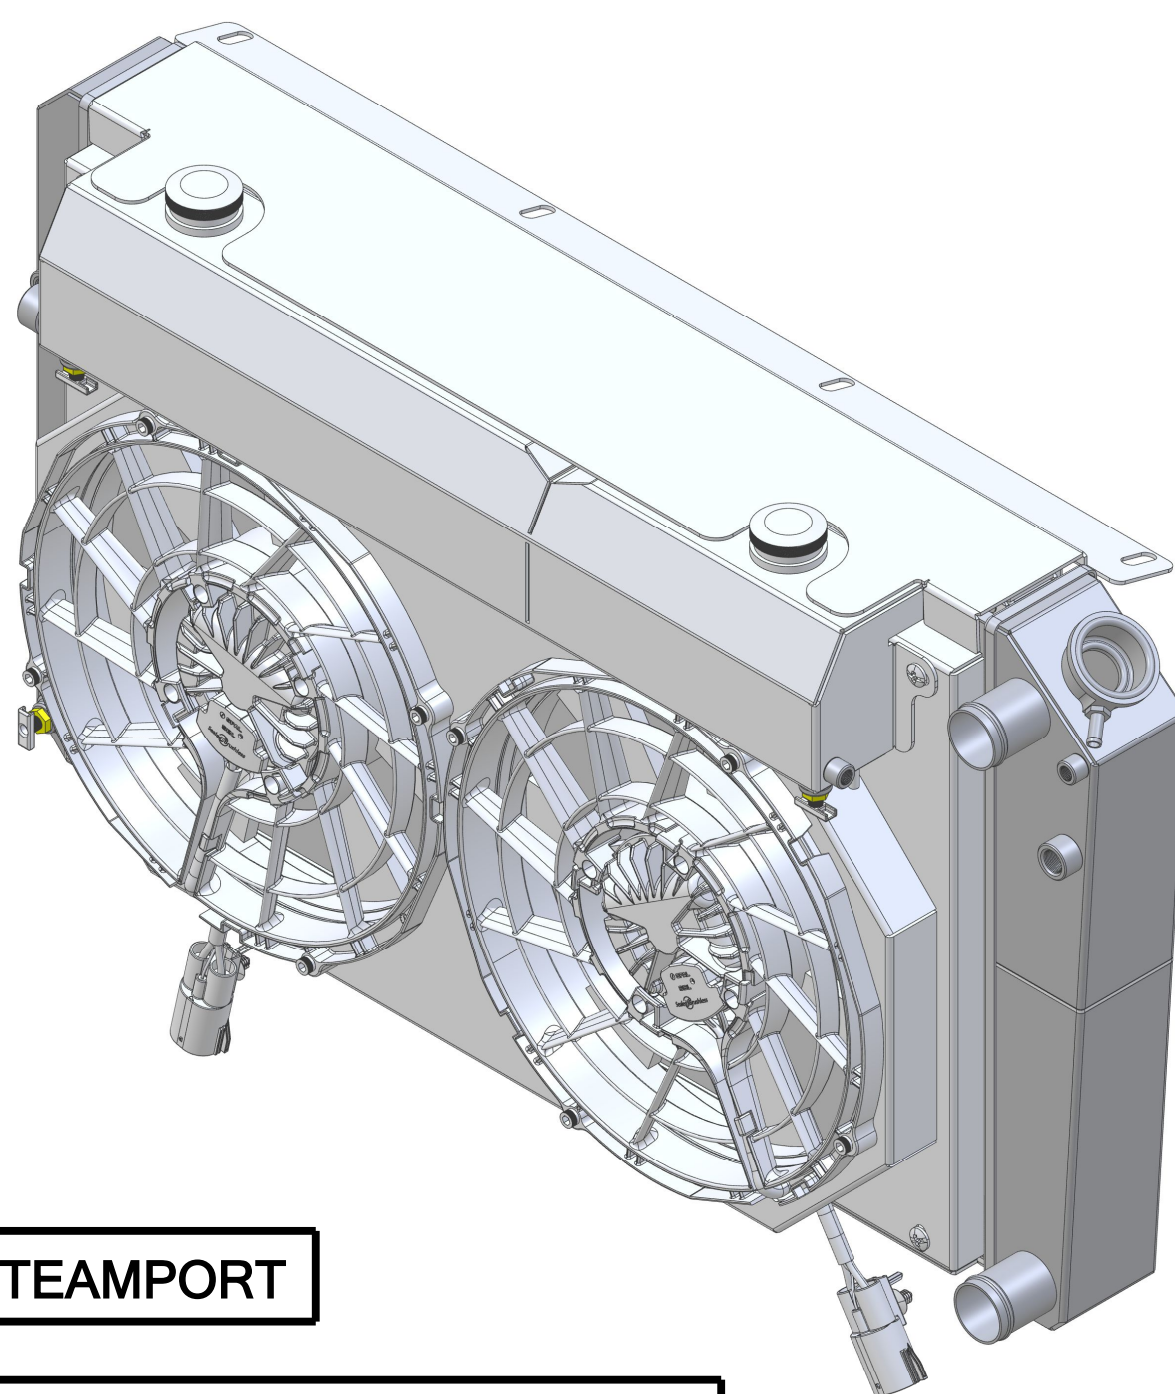

8 7 6 5 4 3 2 1

D

D

C

C

1/2 NPT TO SUPERCHARGER

1/2 NPT TO INTERCOOLER

OVERFLOW TUBE TO 1/8 NPT BUNG ON OVERFLOW TANK

1/8 NPT STEAMPORT

1/8 NPT OVERFLOW TANK INLET

1/2 NPT TO INTERCOOLER / SUPERCHARGER RESEVIOUR

1/2 NPT TO SUPERCHARGER

B

B

#8 AC FITTING

#6 AC FITTING