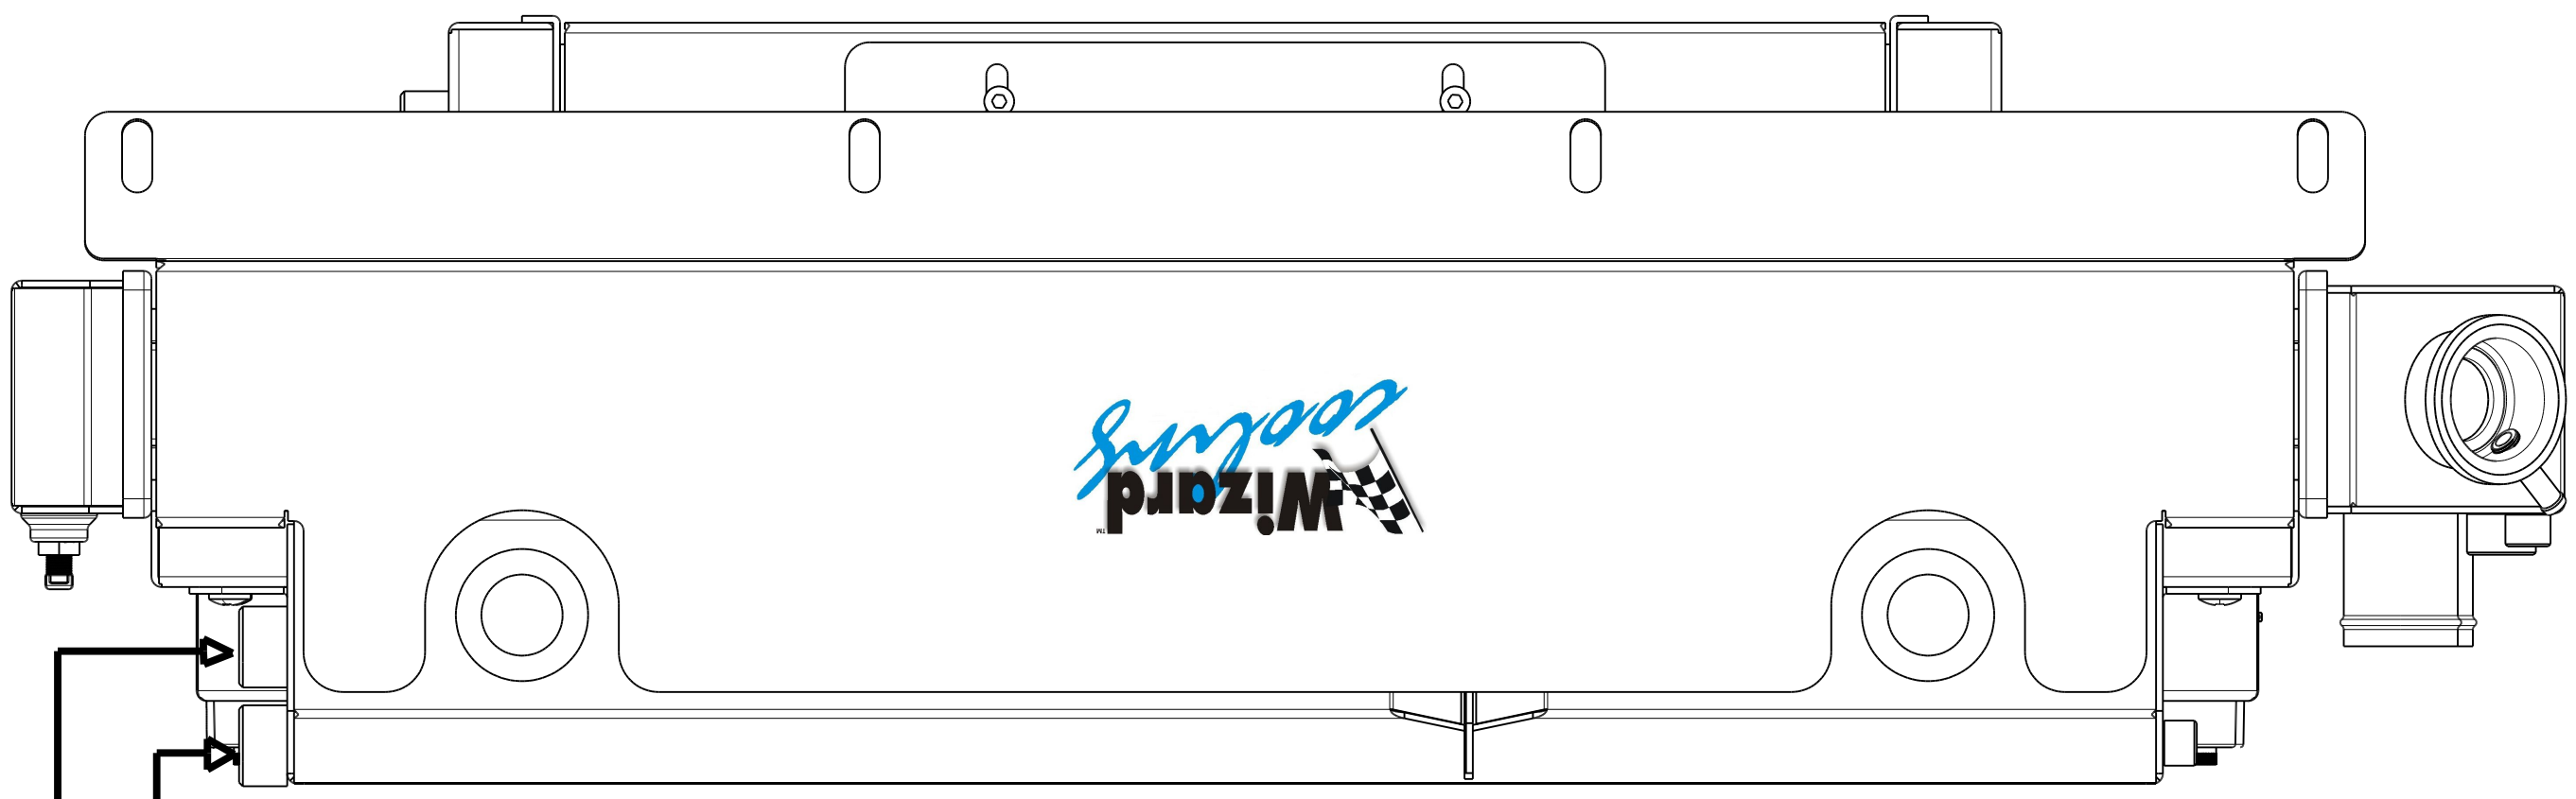

8 7 6 5 4 3 2 1

D

D

C

C

1/2 NPT TO SUPERCHARGER
 1/2 NPT TO INTERCOOLER
 INTERCOOLER / SUPERCHARGER RESEVIOUR
 OVERFLOW TANK
 1/8 NPT STEAMPORT
 1/8 NPT OVERFLOW TANK INLET
 1/2 NPT TO INTERCOOLER / SUPERCHARGER RESEVIOUR
 1/2 NPT TO SUPERCHARGER

Contact Us:
 716-655-6760

Part Number
 1-362-LTBLACINXX
 Manual Transmission
 Fitting Call Out Drawing

8 7 6 5 4 3 2 1