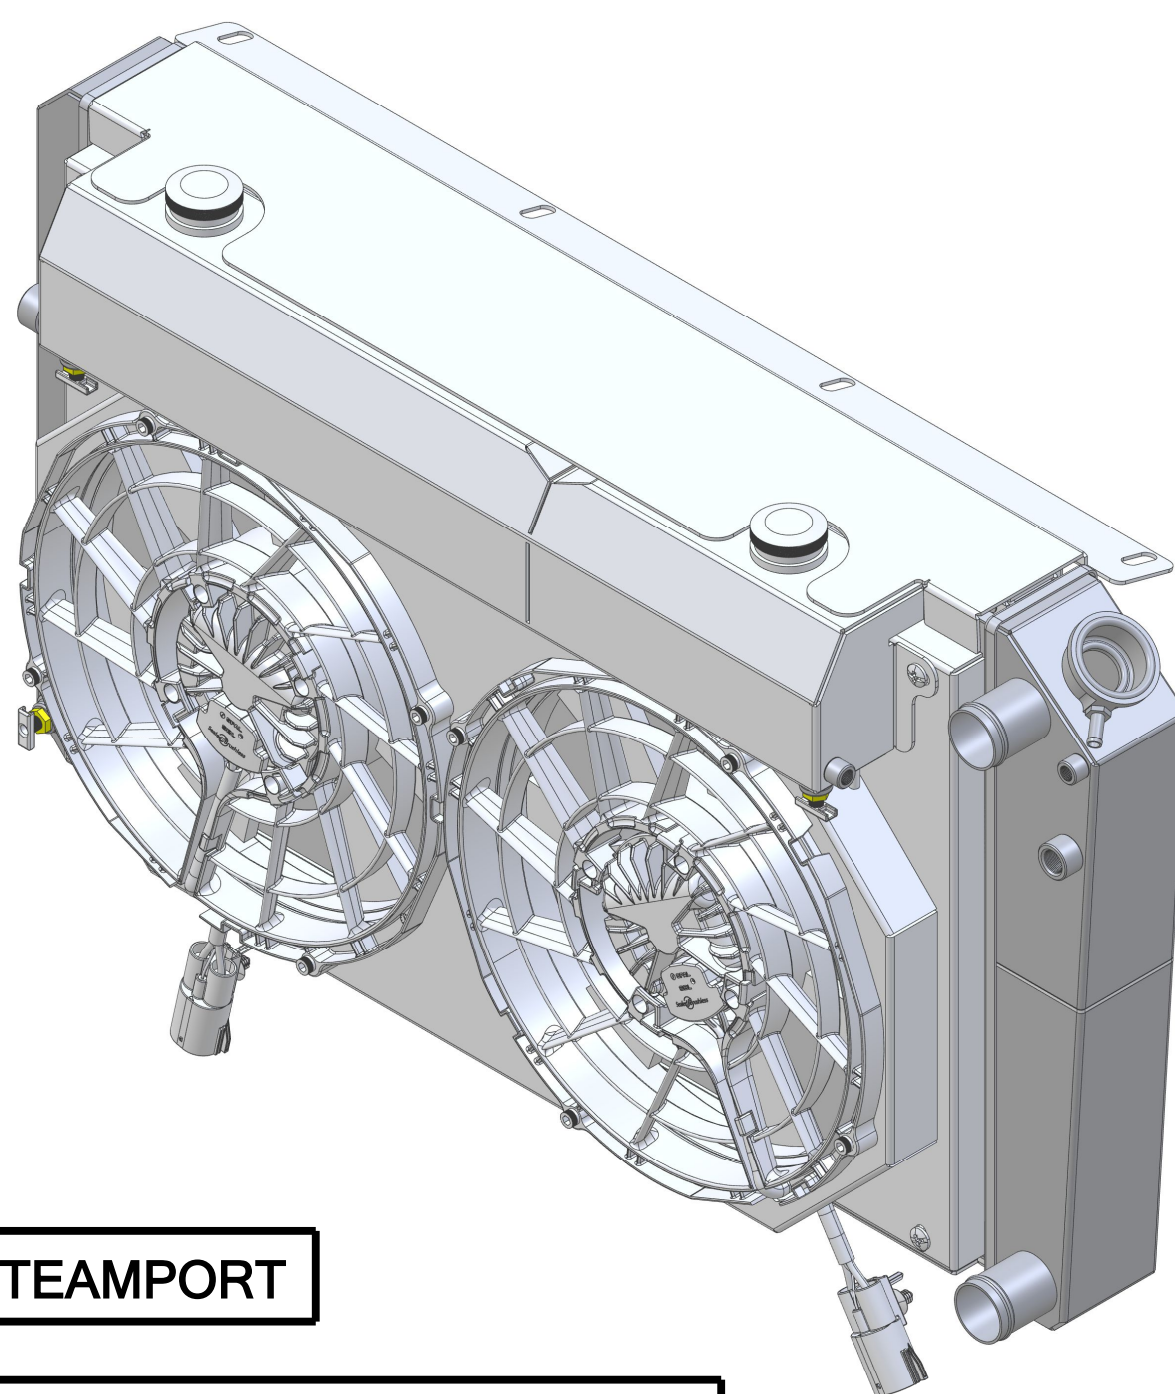

8 7 6 5 4 3 2 1

D

D

C

C

1/2 NPT TO SUPERCHARGER
 1/2 NPT TO INTERCOOLER
 INTERCOOLER / SUPERCHARGER RESEVIOUR
 OVERFLOW TANK
 1/8 NPT STEAMPORT
 1/8 NPT OVERFLOW TANK INLET
 1/2 NPT TO INTERCOOLER / SUPERCHARGER RESEVIOUR
 1/2 NPT TO SUPERCHARGER

B

B

#8 AC FITTING

#6 AC FITTING

A

A

3/8 NPT TEMP SENSOR

www.wizardcooling.com

Contact Us:
 716-655-6760

Part Number
 1-362-LTBLACINXX
 Manual Transmission
 Fitting Call Out Drawing

8 7 6 5 4 3 2 1