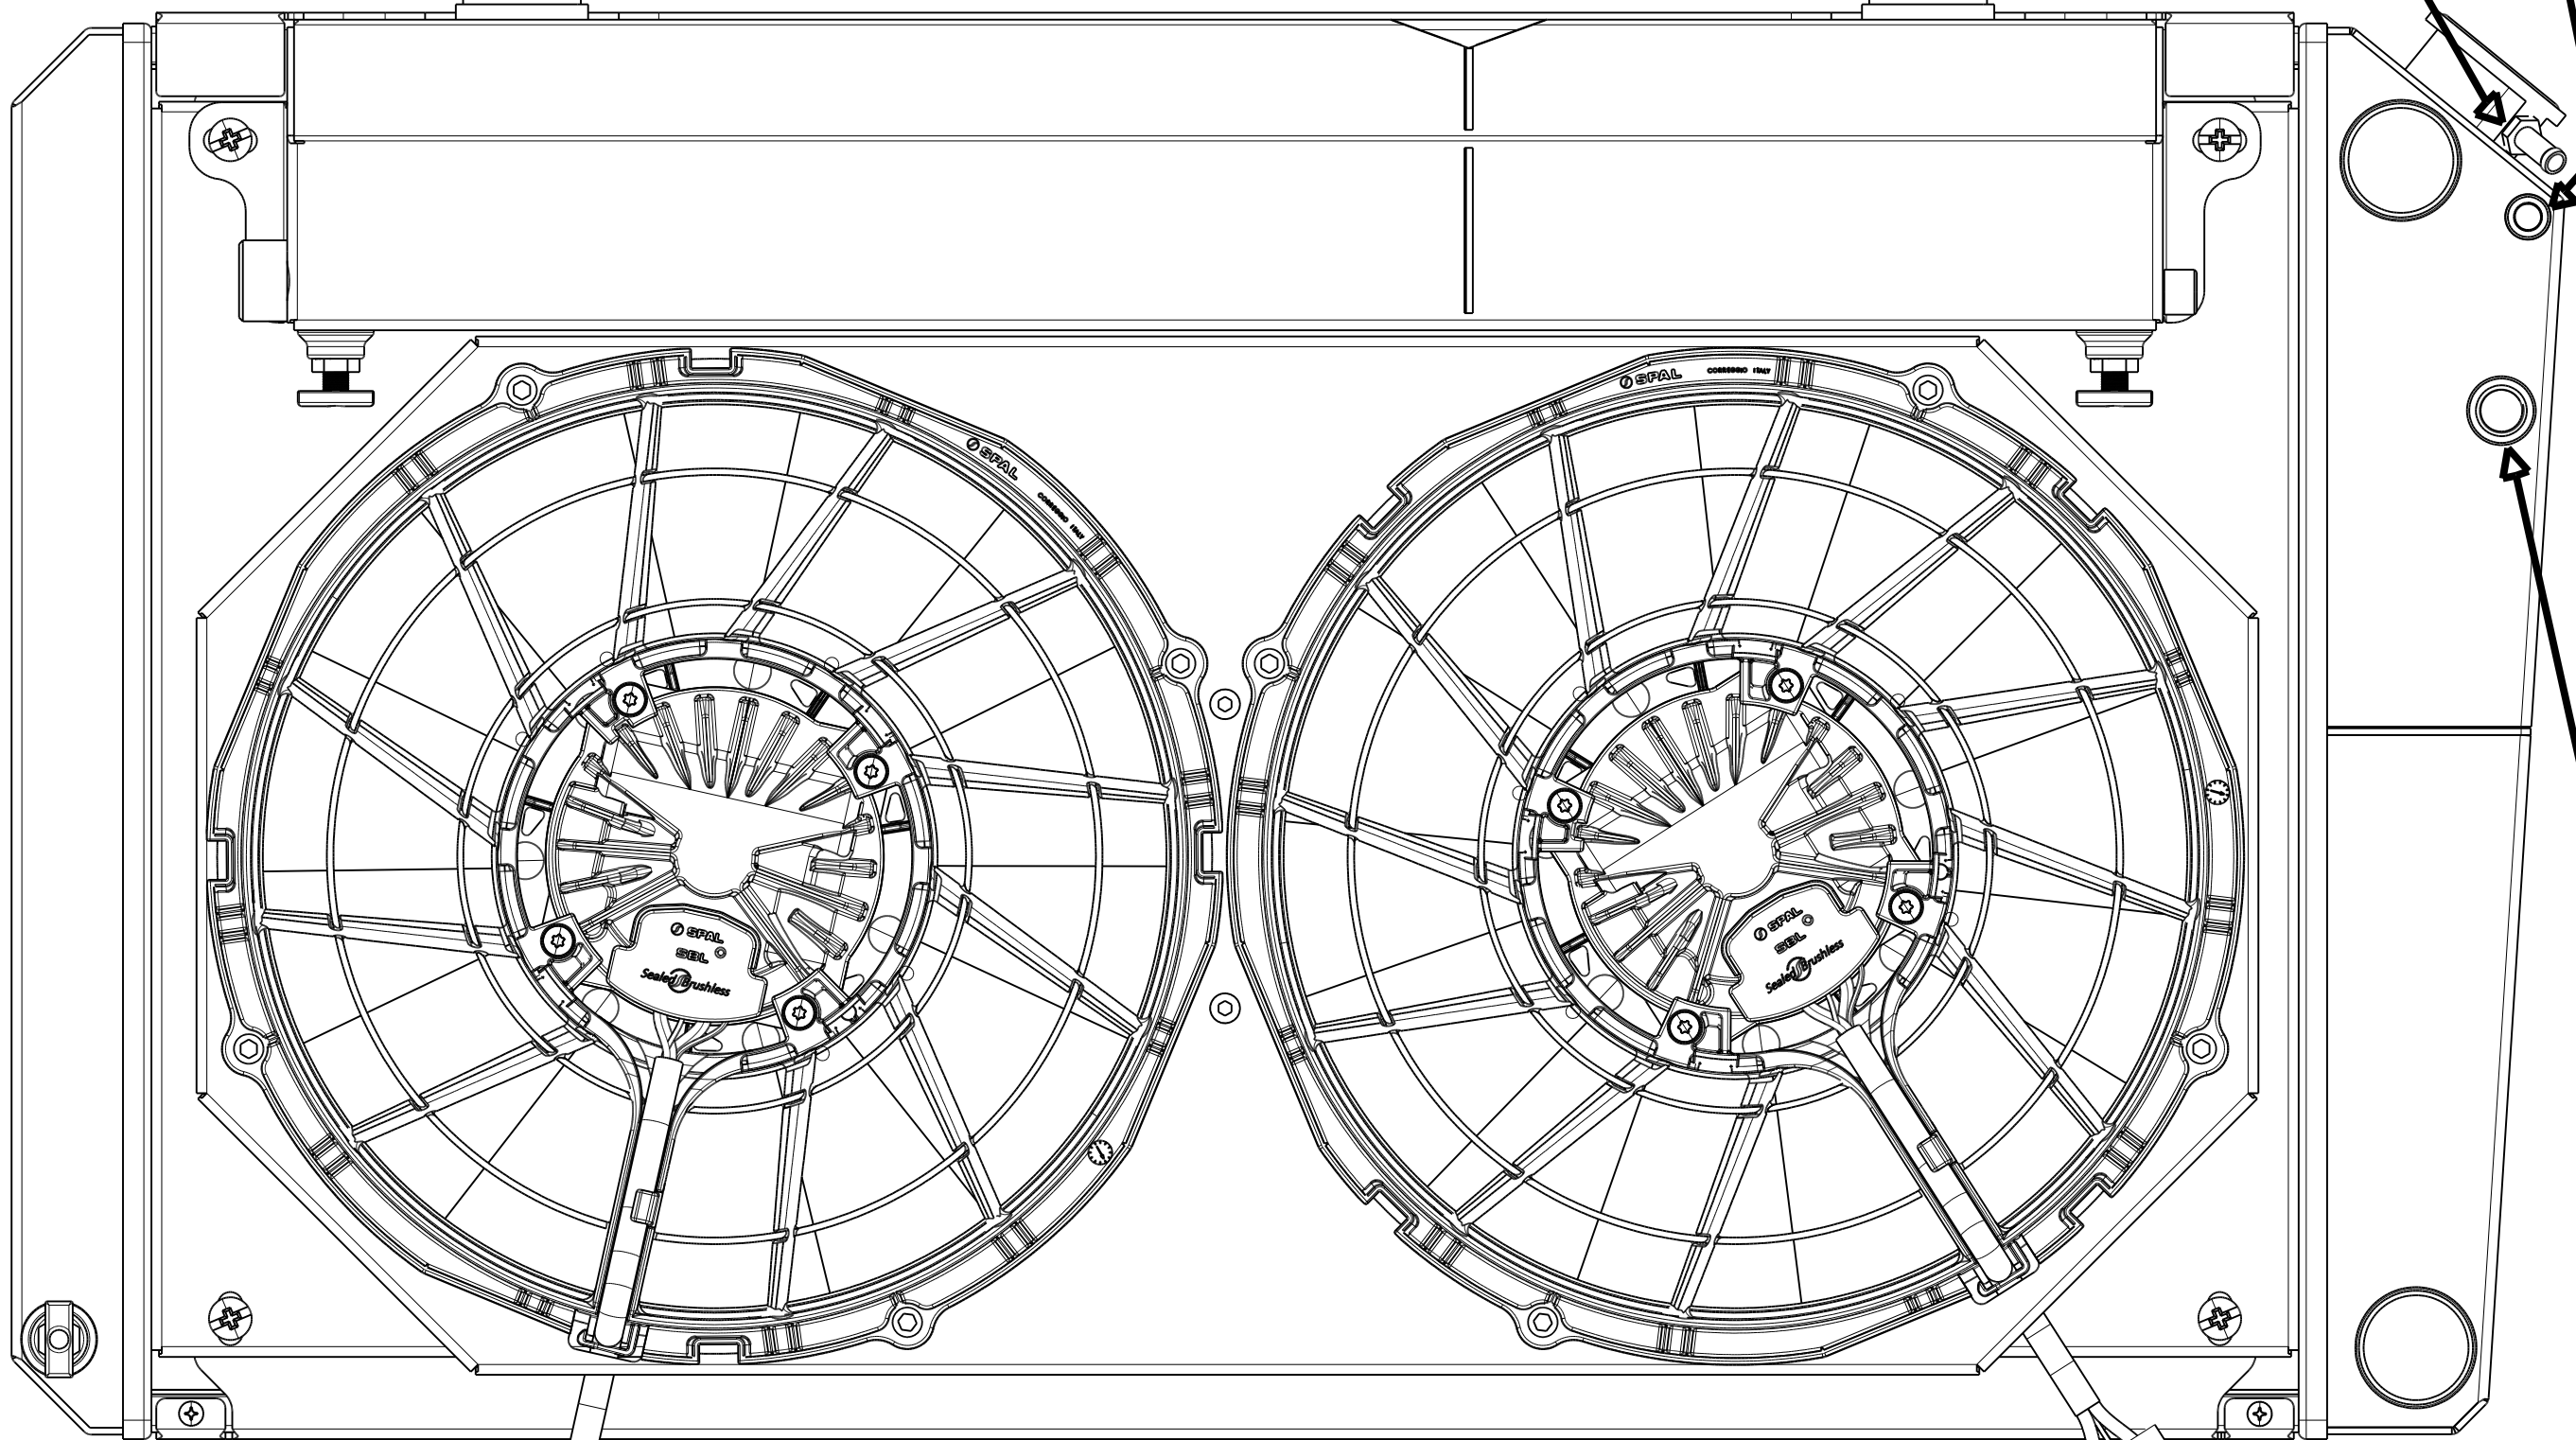

#8 AC FITTING

#6 AC FITTING

A

A

3/8 NPT TEMP SENSOR

www.wizardcooling.com

Contact Us:
716-655-6760

Part Number
1-362-LTBLACINXX
Manual Transmission
Fitting Call Out Drawing

8 7 6 5 4 3 2 1