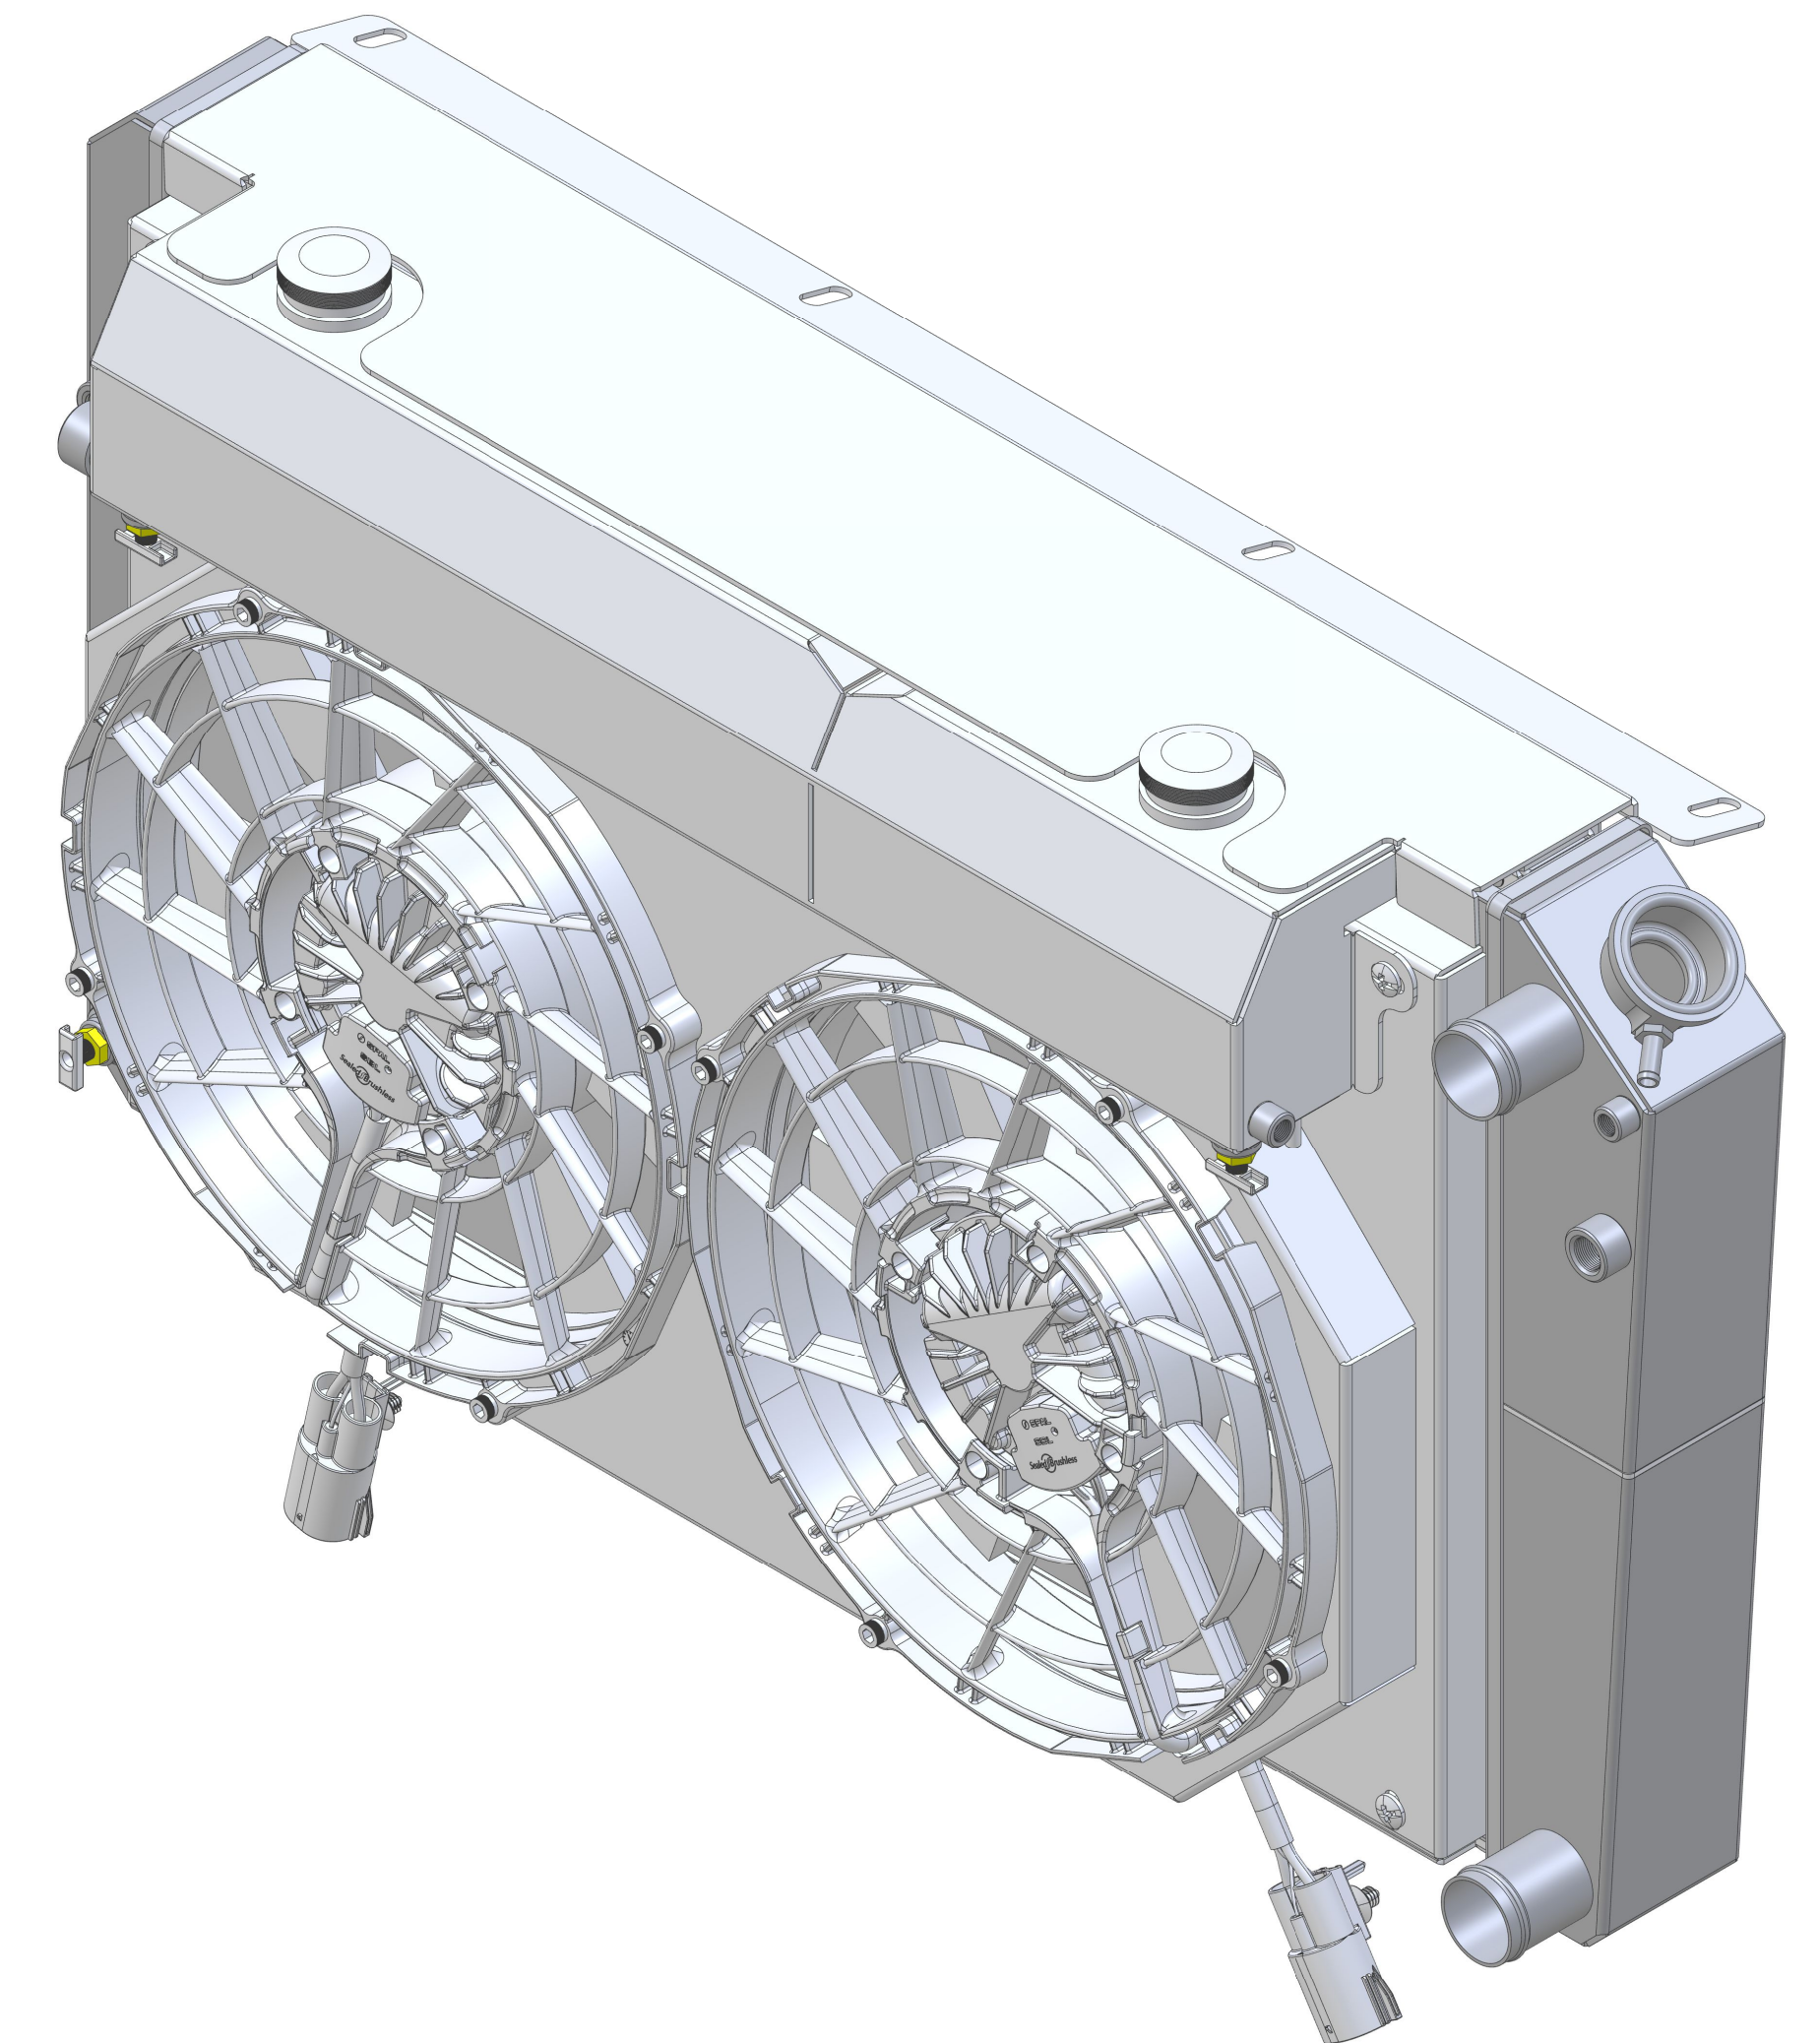

Assembly Part #	Transmission	Fan Type	Core Type
1-362-112LTBLACINXX	Automatic	12" Brushless	Standard ( 2 Rows of 1" Tubes )
1-362-212LTBLACINXX	Automatic	12" Brushless	Upgraded ( 2 Rows of 1.25" Tubes )