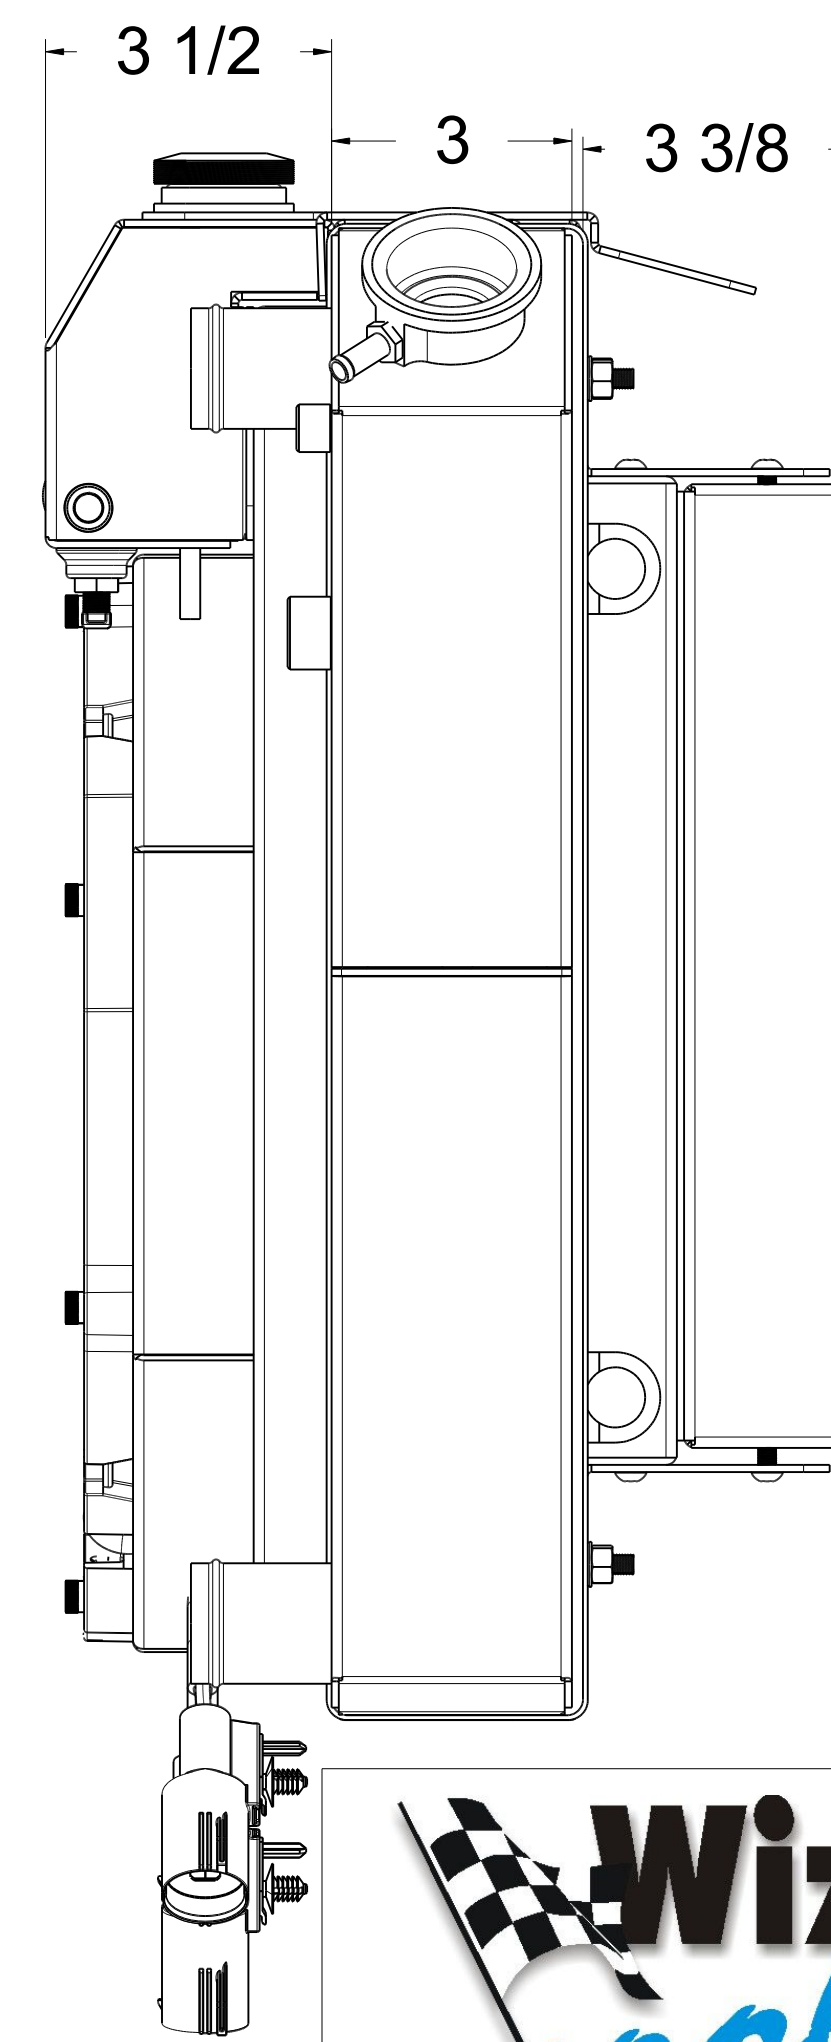

Assembly Part #	Transmission	Fan Type	Core Type
1-362-112LTBLACINXX	Automatic	12" Brushless	Standard ( 2 Rows of 1" Tubes )
1-362-212LTBLACINXX	Automatic	12" Brushless	Upgraded ( 2 Rows of 1.25" Tubes )