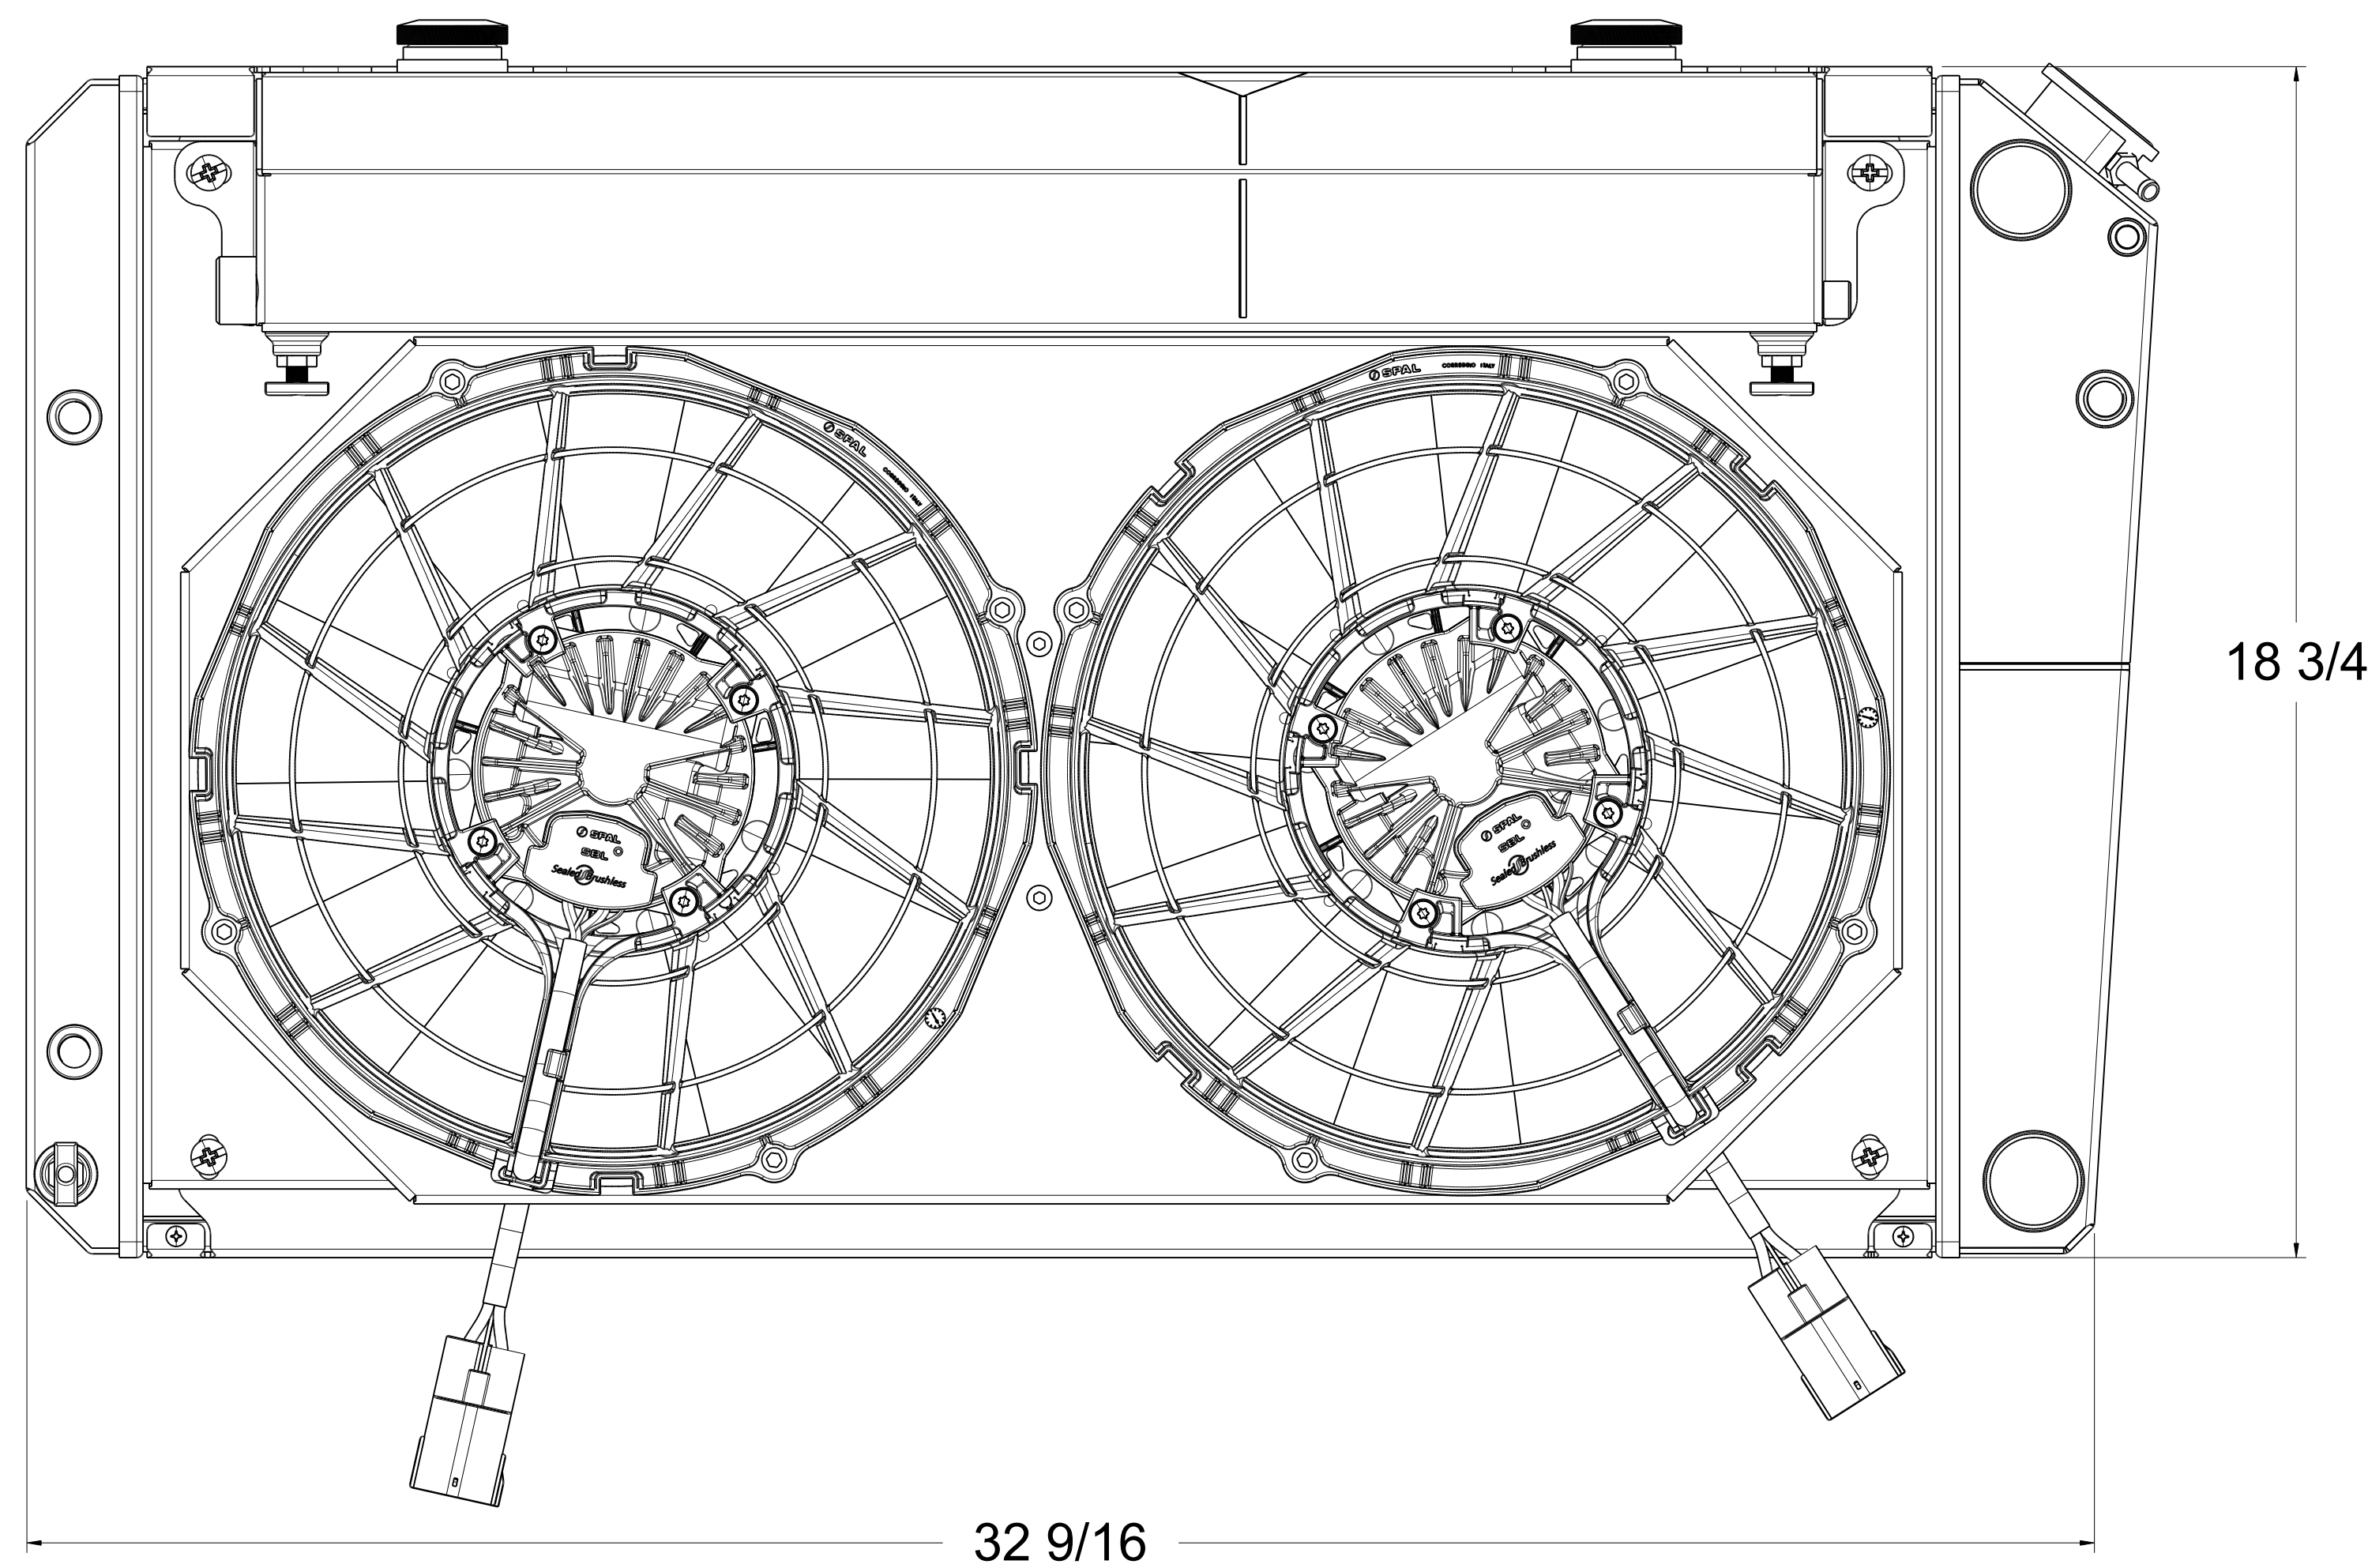

Assembly Part #	Transmission	Fan Type	Core Type
1-362-112LTBLACINXX	Automatic	12" Brushless	Standard ( 2 Rows of 1" Tubes )
1-362-212LTBLACINXX	Automatic	12" Brushless	Upgraded ( 2 Rows of 1.25" Tubes )