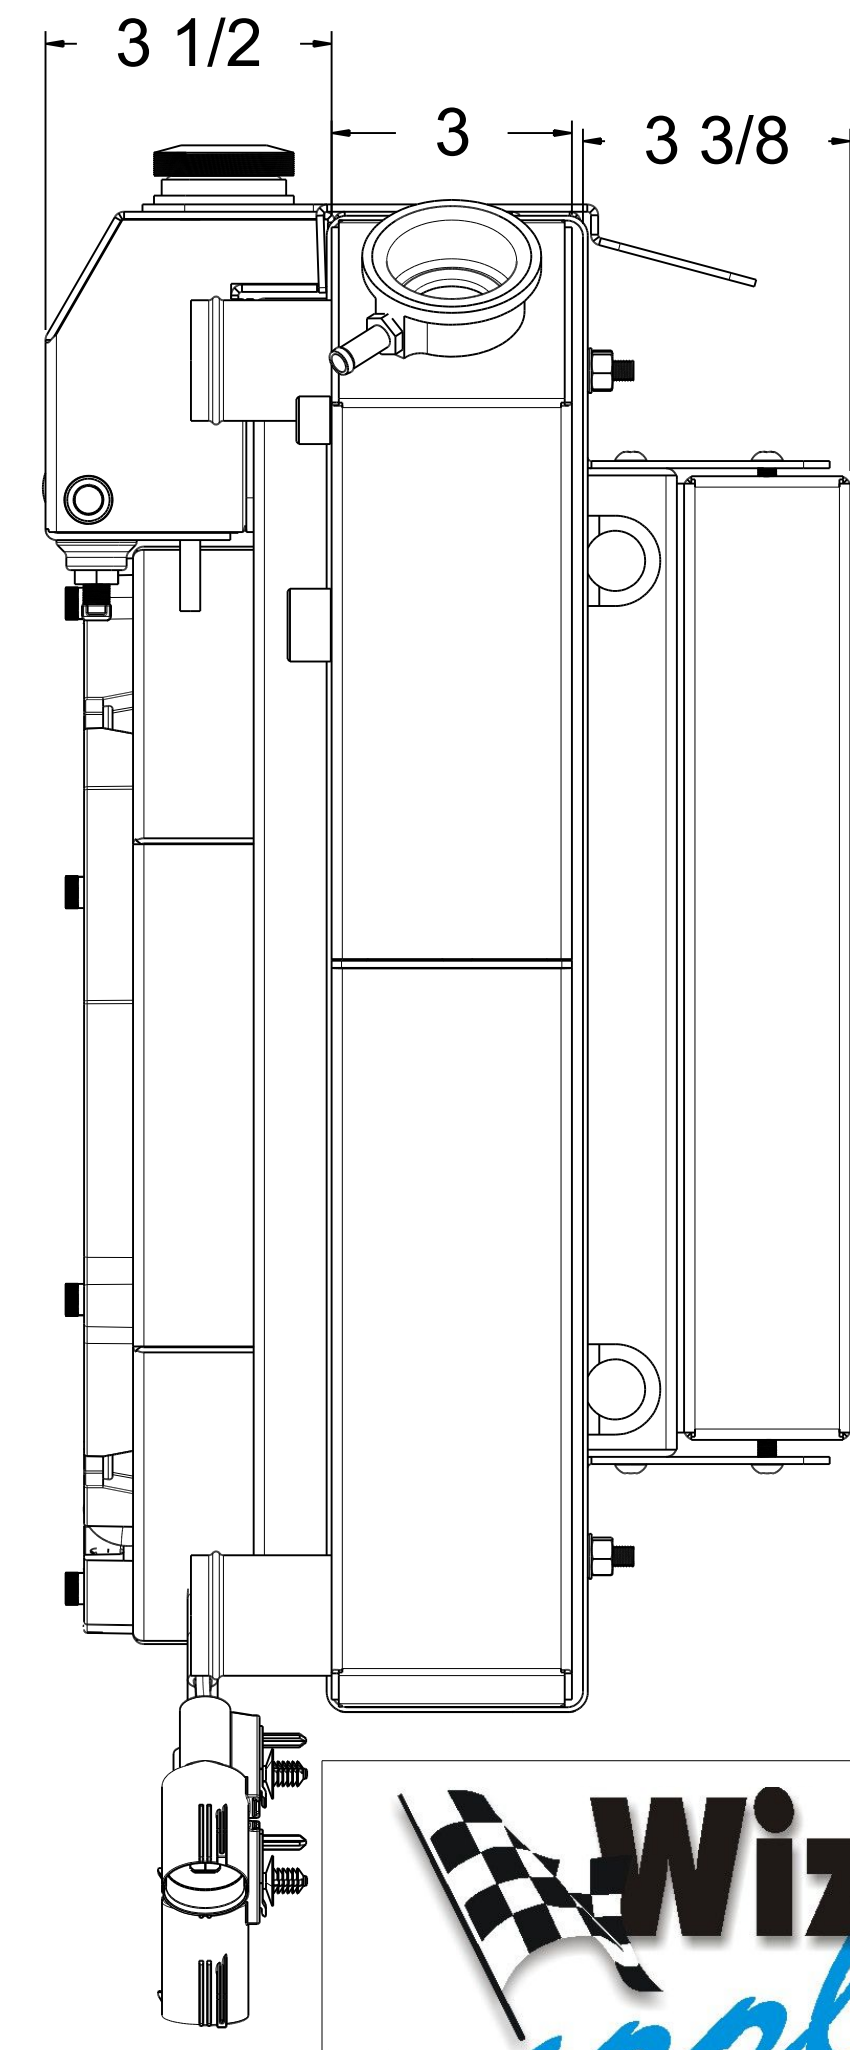

Assembly Part #	Transmission	Fan Type	Core Type
1-362-102LTBLACINXX	Manual	12" Brushless	Standard ( 2 Rows of 1" Tubes )
1-362-202LTBLACINXX	Manual	12" Brushless	Upgraded ( 2 Rows of 1.25" Tubes )

  
 Custom Aluminum Radiators  
[www.wizardcooling.com](http://www.wizardcooling.com)

Contact Us:  
 716-655-6760

Part Number  
 1-362-LTBLACINXX  
 Manual Transmission