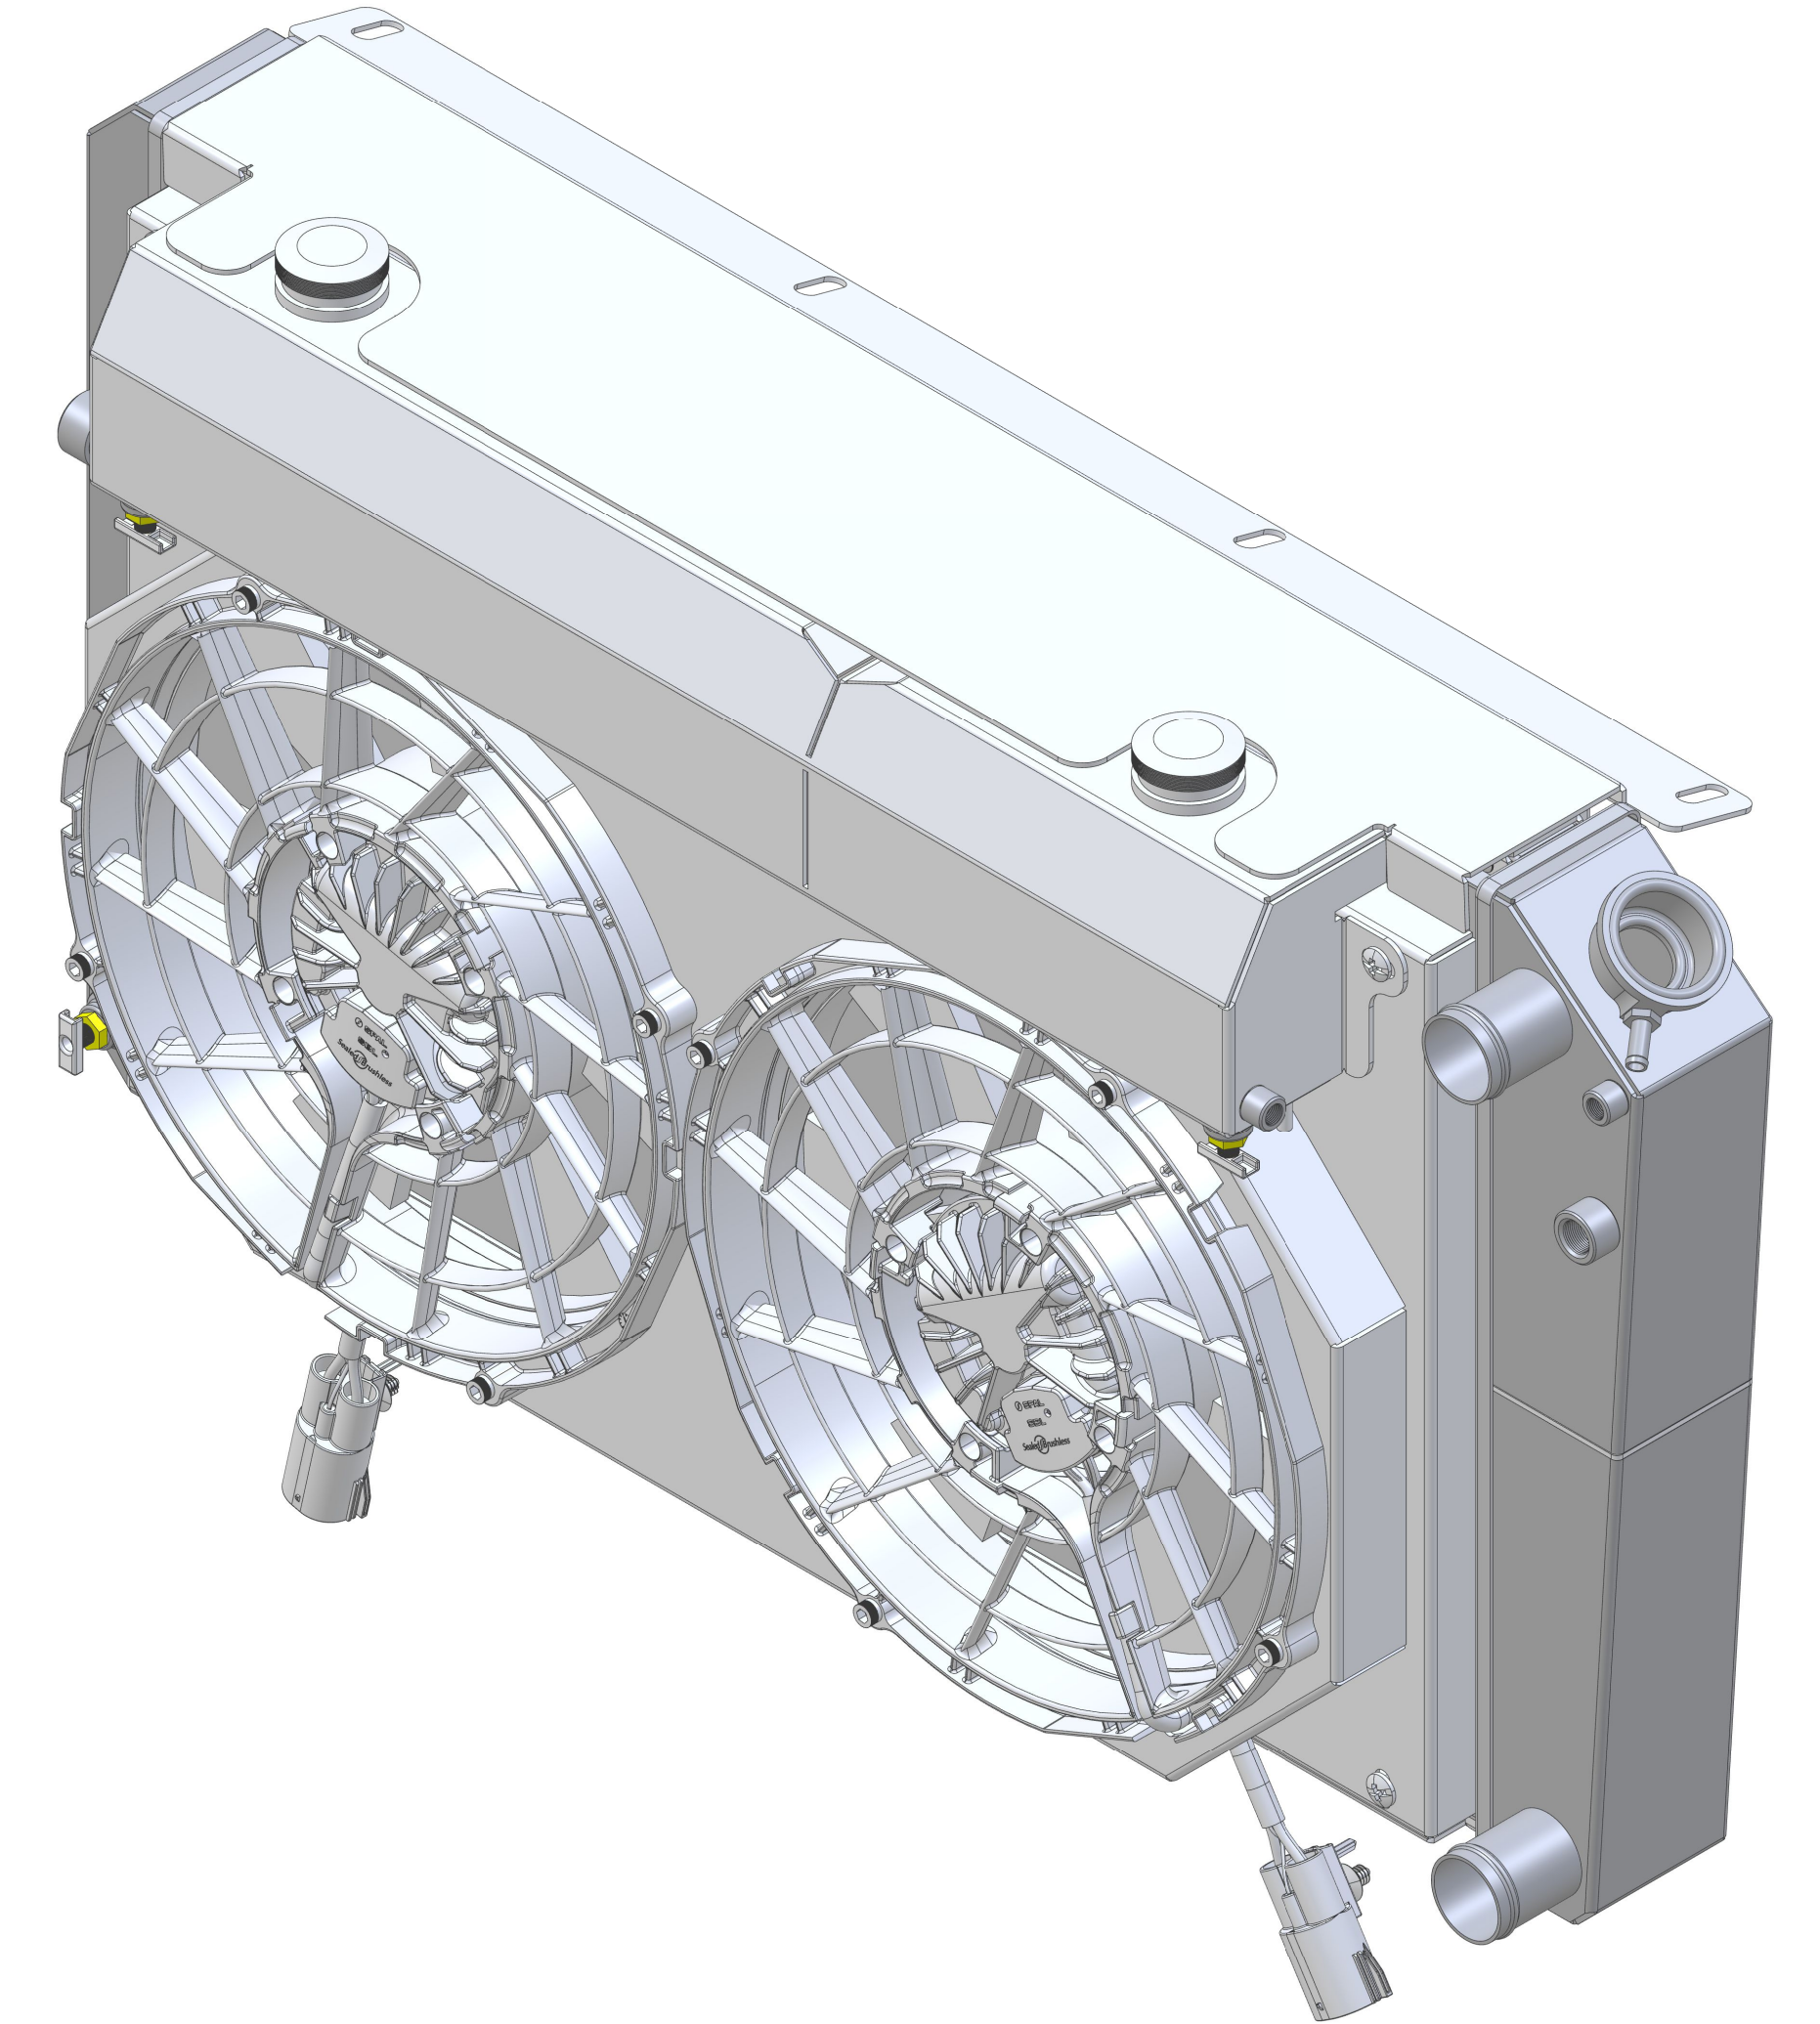

Assembly Part #	Transmission	Fan Type	Core Type
1-362-102LTBLACINXX	Manual	12" Brushless	Standard ( 2 Rows of 1" Tubes )
1-362-202LTBLACINXX	Manual	12" Brushless	Upgraded ( 2 Rows of 1.25" Tubes )

  
 Custom Aluminum Radiators  
[www.wizardcooling.com](http://www.wizardcooling.com)

Contact Us:  
 716-655-6760

Part Number  
 1-362-LTBLACINXX  
 Manual Transmission