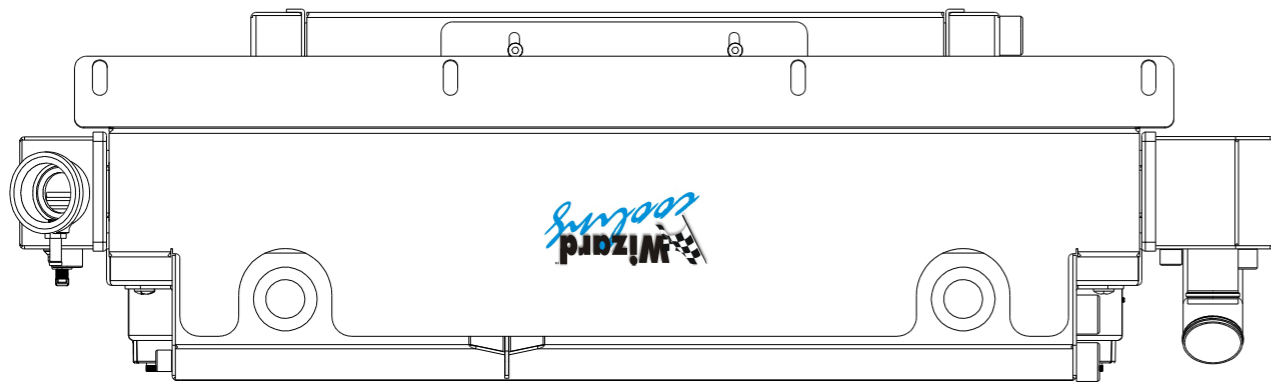

SKU #	Transmission	Fan Type	Core Size
1-366-212LSBLXXINAC	Automatic	Brushless	UPGRADED (2 Rows of 1.25" Tubes)

**Wizard**  
*cooling*  
Custom Aluminum Radiators  
[www.wizardcooling.com](http://www.wizardcooling.com)

Contact Us:  
716-655-6760

Part Number  
1-366-LSBLXXINAC  
Fitting Callout Drawing  
Automatic Transmission