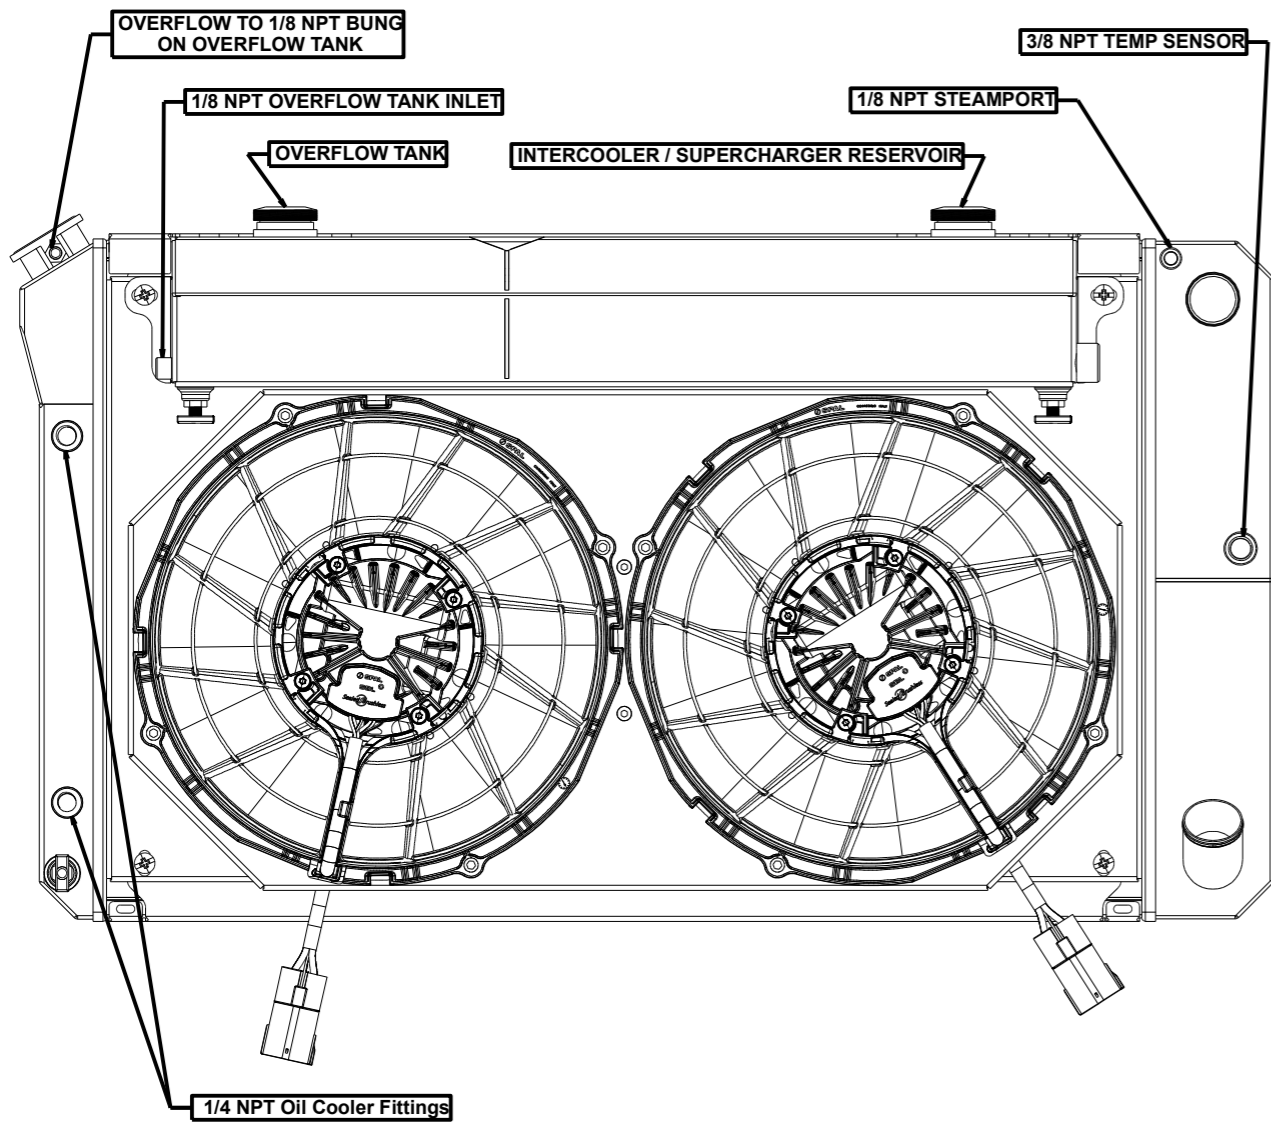

SKU #	Transmission	Fan Type	Core Size
1-366-212LSBLXXINAC	Automatic	Brushless	UPGRADED (2 Rows of 1.25" Tubes)

**Wizard**  
*cooling*  
Custom Aluminum Radiators  
[www.wizardcooling.com](http://www.wizardcooling.com)

Contact Us:  
716-655-6760

Part Number  
1-366-LSBLXXINAC  
Fitting Callout Drawing  
Automatic Transmission