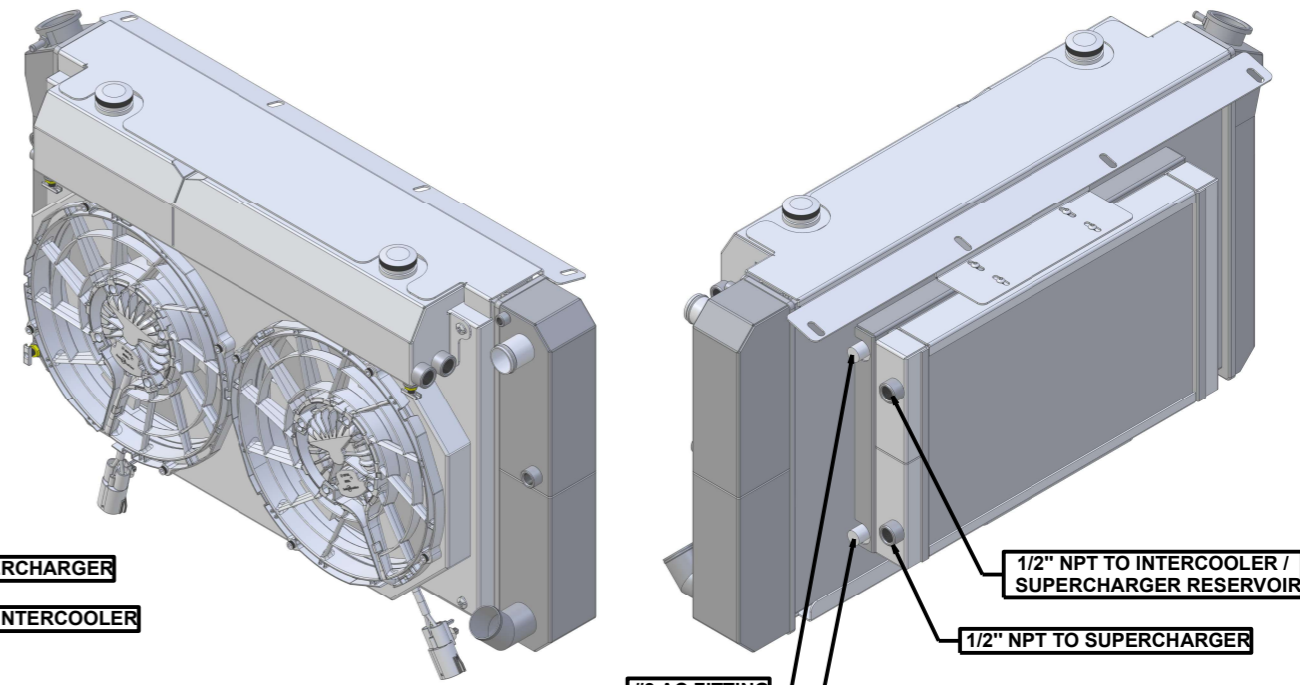

SKU #	Transmission	Fan Type	Core Size
1-366-212LSBLXXINAC	Automatic	Brushless	UPGRADED (2 Rows of 1.25" Tubes)

**Wizard**  
*cooling*  
Custom Aluminum Radiators  
[www.wizardcooling.com](http://www.wizardcooling.com)

Contact Us:  
716-655-6760

Part Number  
1-366-LSBLXXINAC  
Fitting Callout Drawing  
Automatic Transmission