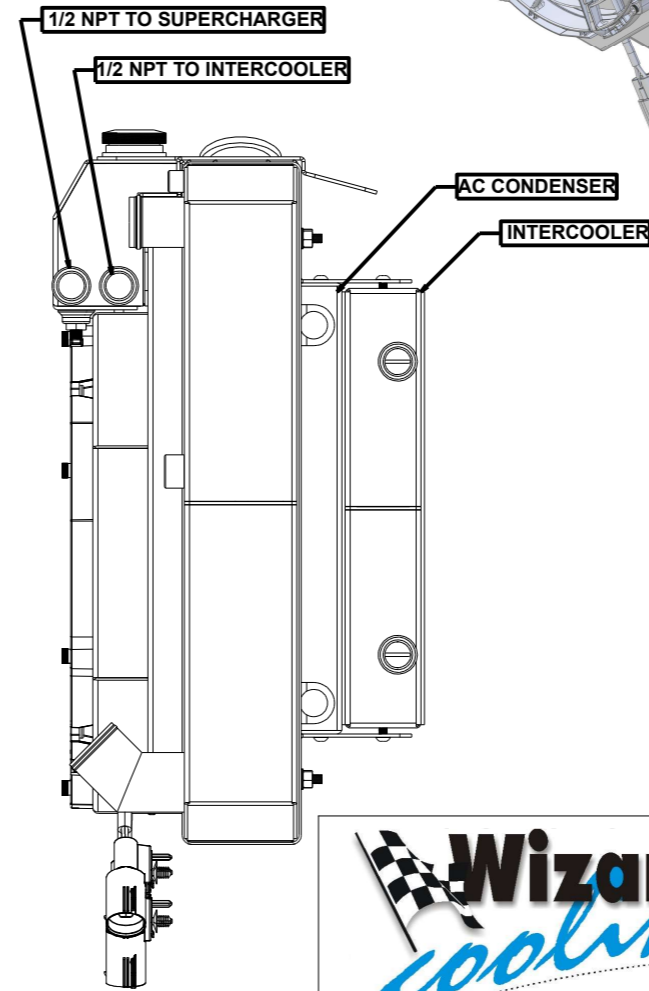

SKU #	Transmission	Fan Type	Core Size
1-366-212LSBLXXINAC	Automatic	Brushless	UPGRADED (2 Rows of 1.25" Tubes)

**Wizard**  
*cooling*  
Custom Aluminum Radiators  
[www.wizardcooling.com](http://www.wizardcooling.com)

Contact Us:  
716-655-6760

Part Number  
1-366-LSBLXXINAC  
Fitting Callout Drawing  
Automatic Transmission