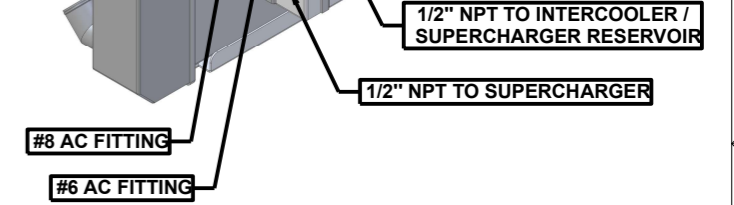

SKU #	Transmission	Fan Type	Core Size
1-366-212LSBLXXINAC	Automatic	Brushless	UPGRADED (2 Rows of 1.25" Tubes)

**Wizard**  
*cooling*  
Custom Aluminum Radiators  
[www.wizardcooling.com](http://www.wizardcooling.com)