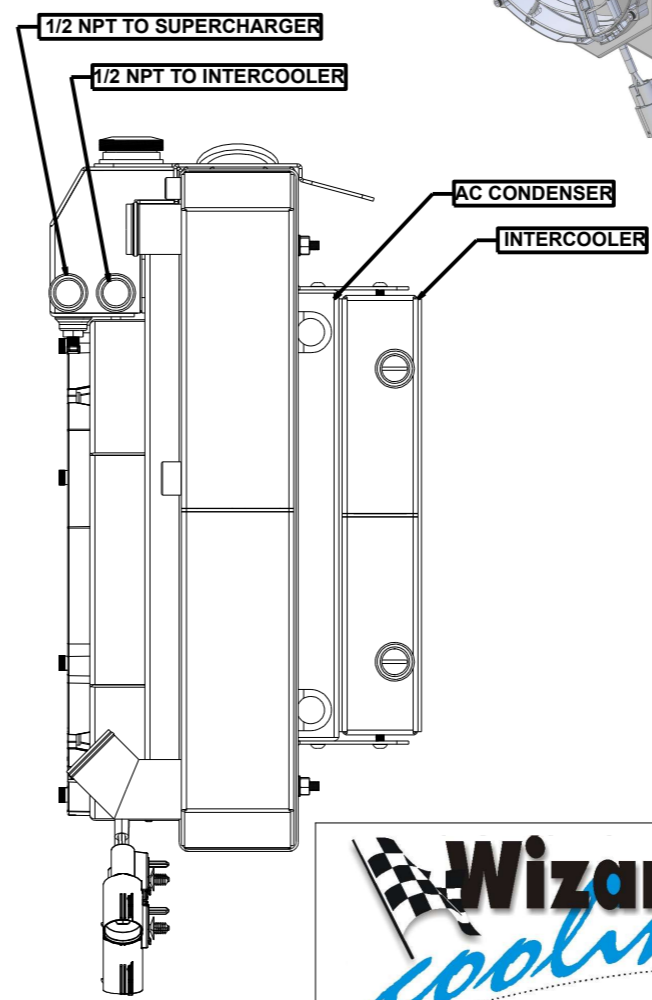

SKU #	Transmission	Fan Type	Core Size
1-366-202LSBLXXINAC	Manual	Brushless	UPGRADED (2 Rows of 1.25" Tubes)

www.wizardcooling.com

Part Number
1-366-LSBLXXINAC
Fitting Callout Drawing
Manual Transmission