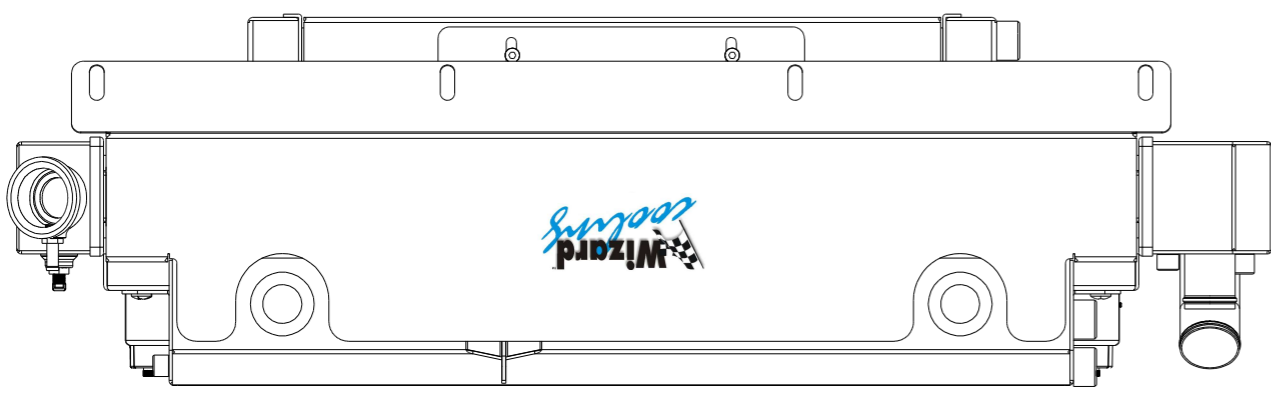

SKU #	Transmission	Fan Type	Core Size
1-366-202LSBLXXINAC	Manual	Brushless	UPGRADED (2 Rows of 1.25" Tubes)

www.wizardcooling.com

Part Number
1-366-LSBLXXINAC
Fitting Callout Drawing
Manual Transmission