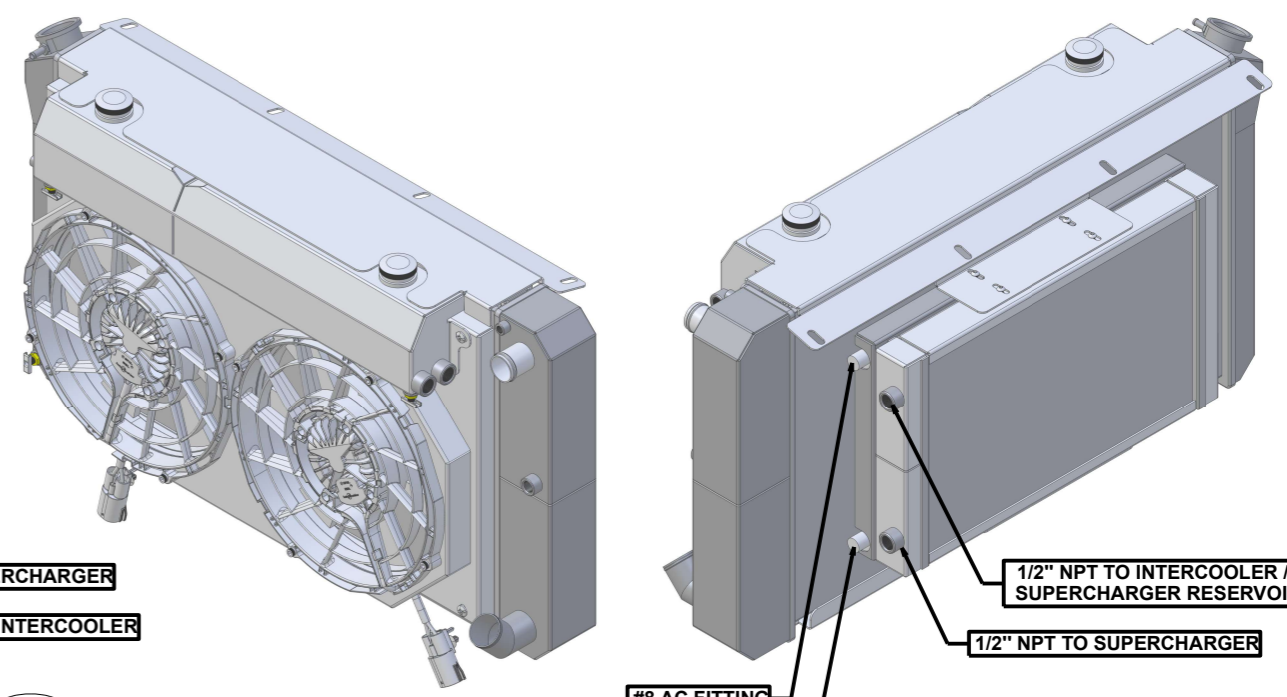

SKU #	Transmission	Fan Type	Core Size
1-366-202LSBLXXINAC	Manual	Brushless	UPGRADED (2 Rows of 1.25" Tubes)

www.wizardcooling.com

Part Number
1-366-LSBLXXINAC
Fitting Callout Drawing
Manual Transmission