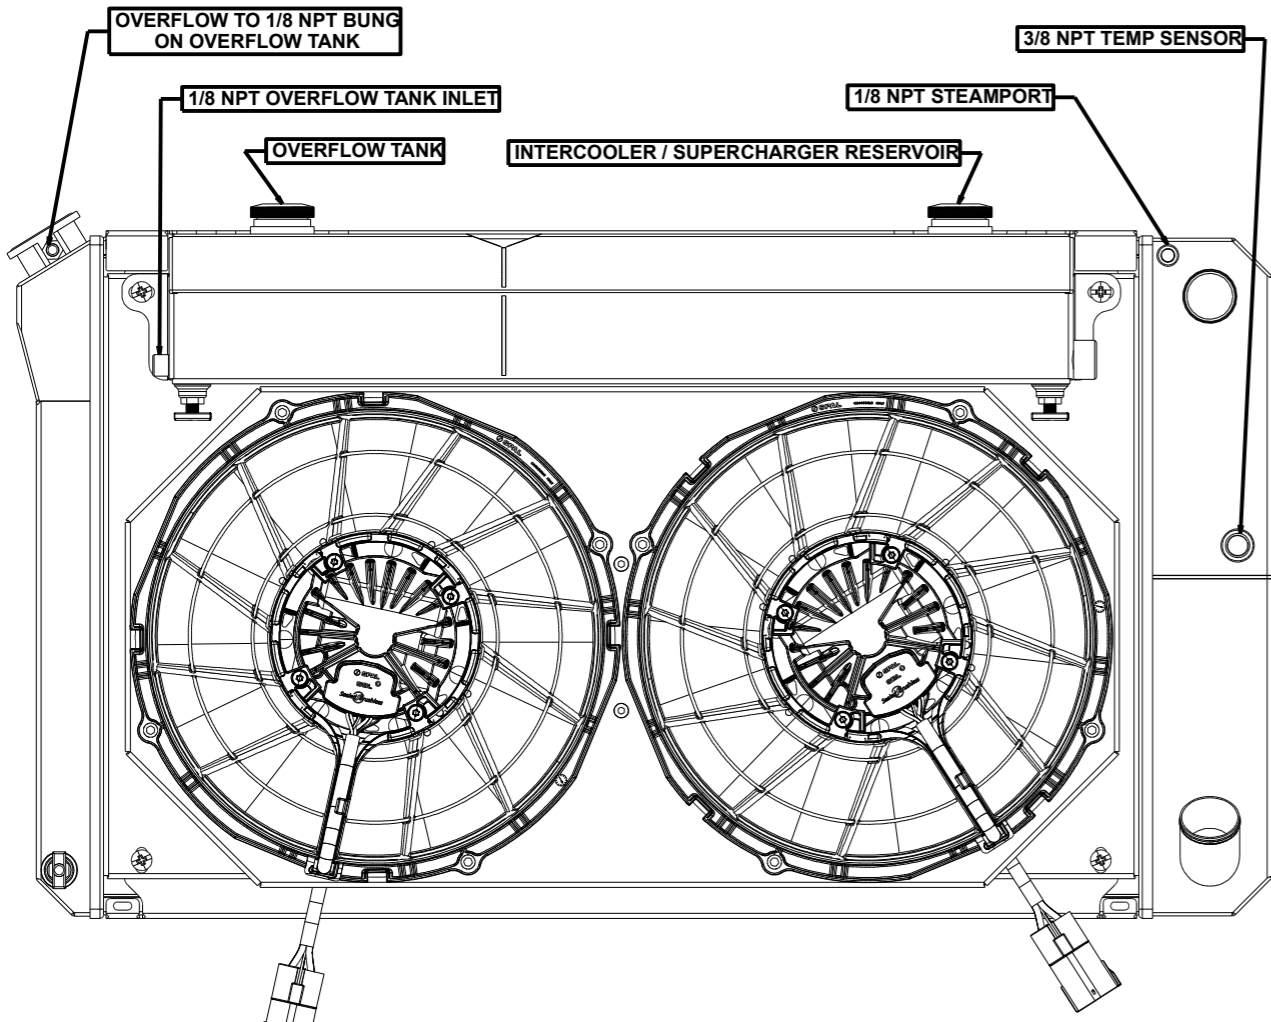

SKU #	Transmission	Fan Type	Core Size
1-366-202LSBLXXINAC	Manual	Brushless	UPGRADED (2 Rows of 1.25" Tubes)

www.wizardcooling.com

Part Number
1-366-LSBLXXINAC
Fitting Callout Drawing
Manual Transmission