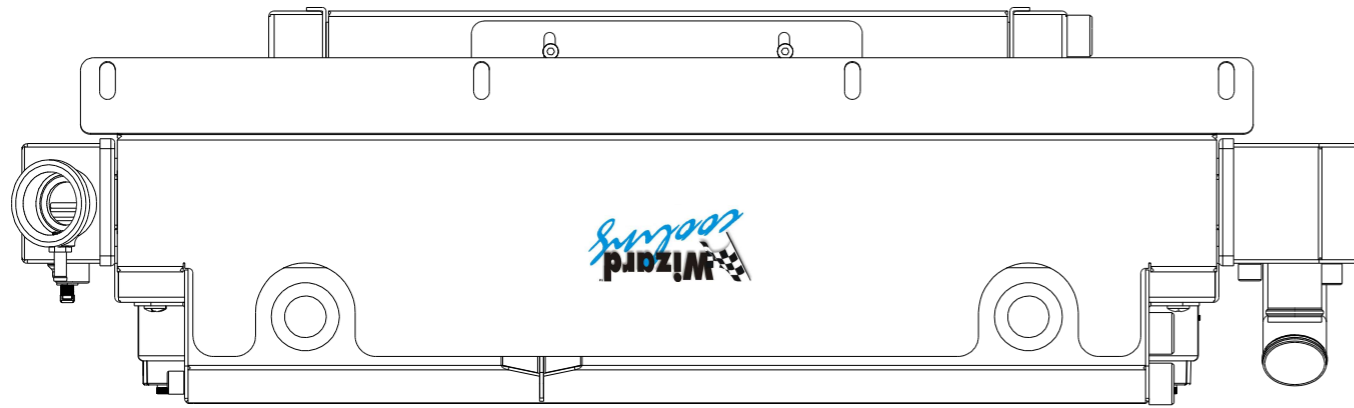

SKU #	Transmission	Fan Type	Core Size
1-366-212LSBLXXINAC	Automatic	Brushless	UPGRADED (2 Rows of 1.25" Tubes)

Wizard
cooling
Custom Aluminum Radiators
www.wizardcooling.com

Contact Us:
716-655-6760

Part Number
1-366-LSBLXXINAC
Automatic Transmission