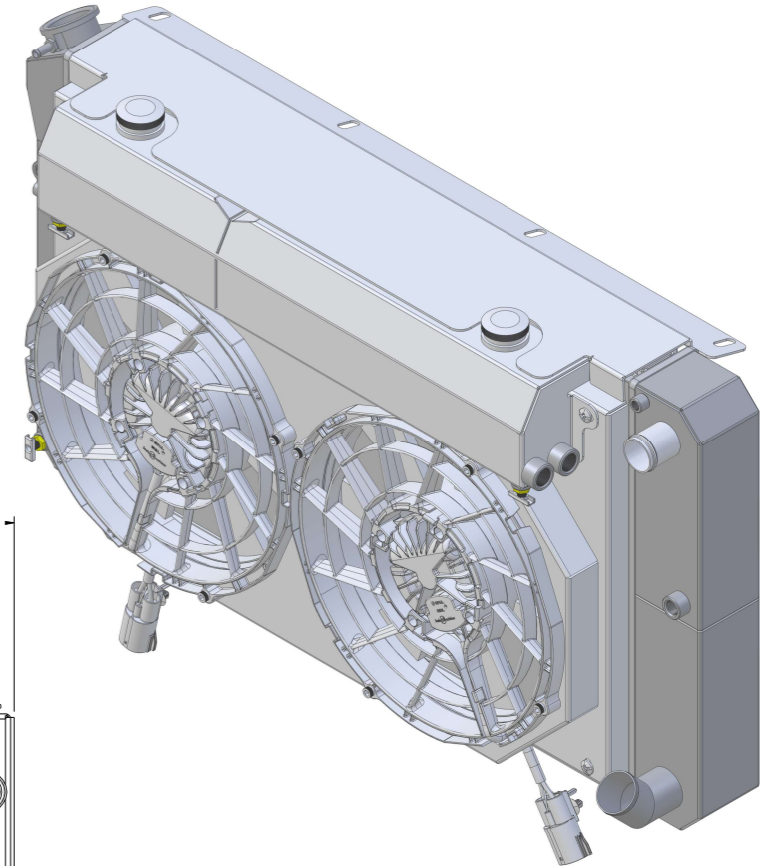

SKU #	Transmission	Fan Type	Core Size
1-366-212LSBLXXINAC	Automatic	Brushless	UPGRADED (2 Rows of 1.25" Tubes)

Wizard
cooling
Custom Aluminum Radiators
www.wizardcooling.com

Contact Us:
716-655-6760

Part Number
1-366-LSBLXXINAC
Automatic Transmission