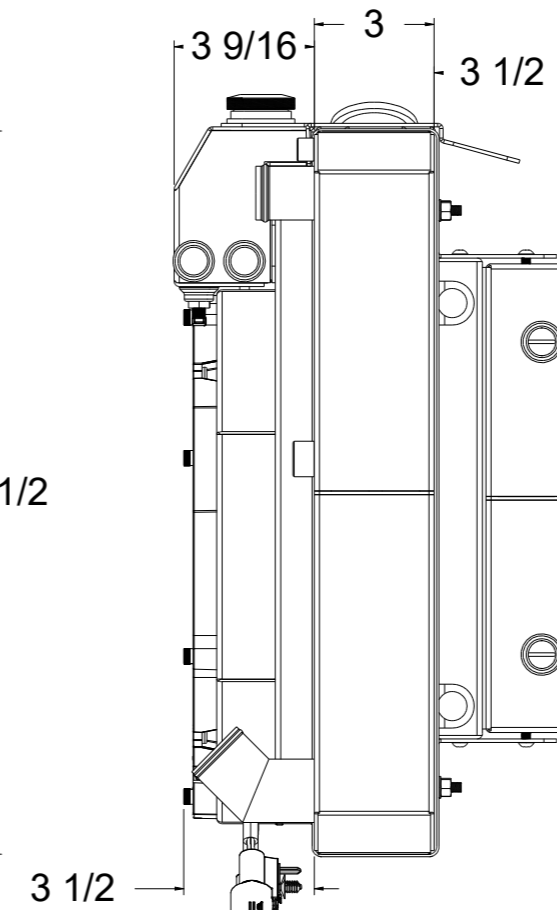

SKU #	Transmission	Fan Type	Core Size
1-366-212LSBLXXINAC	Automatic	Brushless	UPGRADED (2 Rows of 1.25" Tubes)

Wizard
cooling
Custom Aluminum Radiators
www.wizardcooling.com

Contact Us:
716-655-6760

Part Number
1-366-LSBLXXINAC
Automatic Transmission