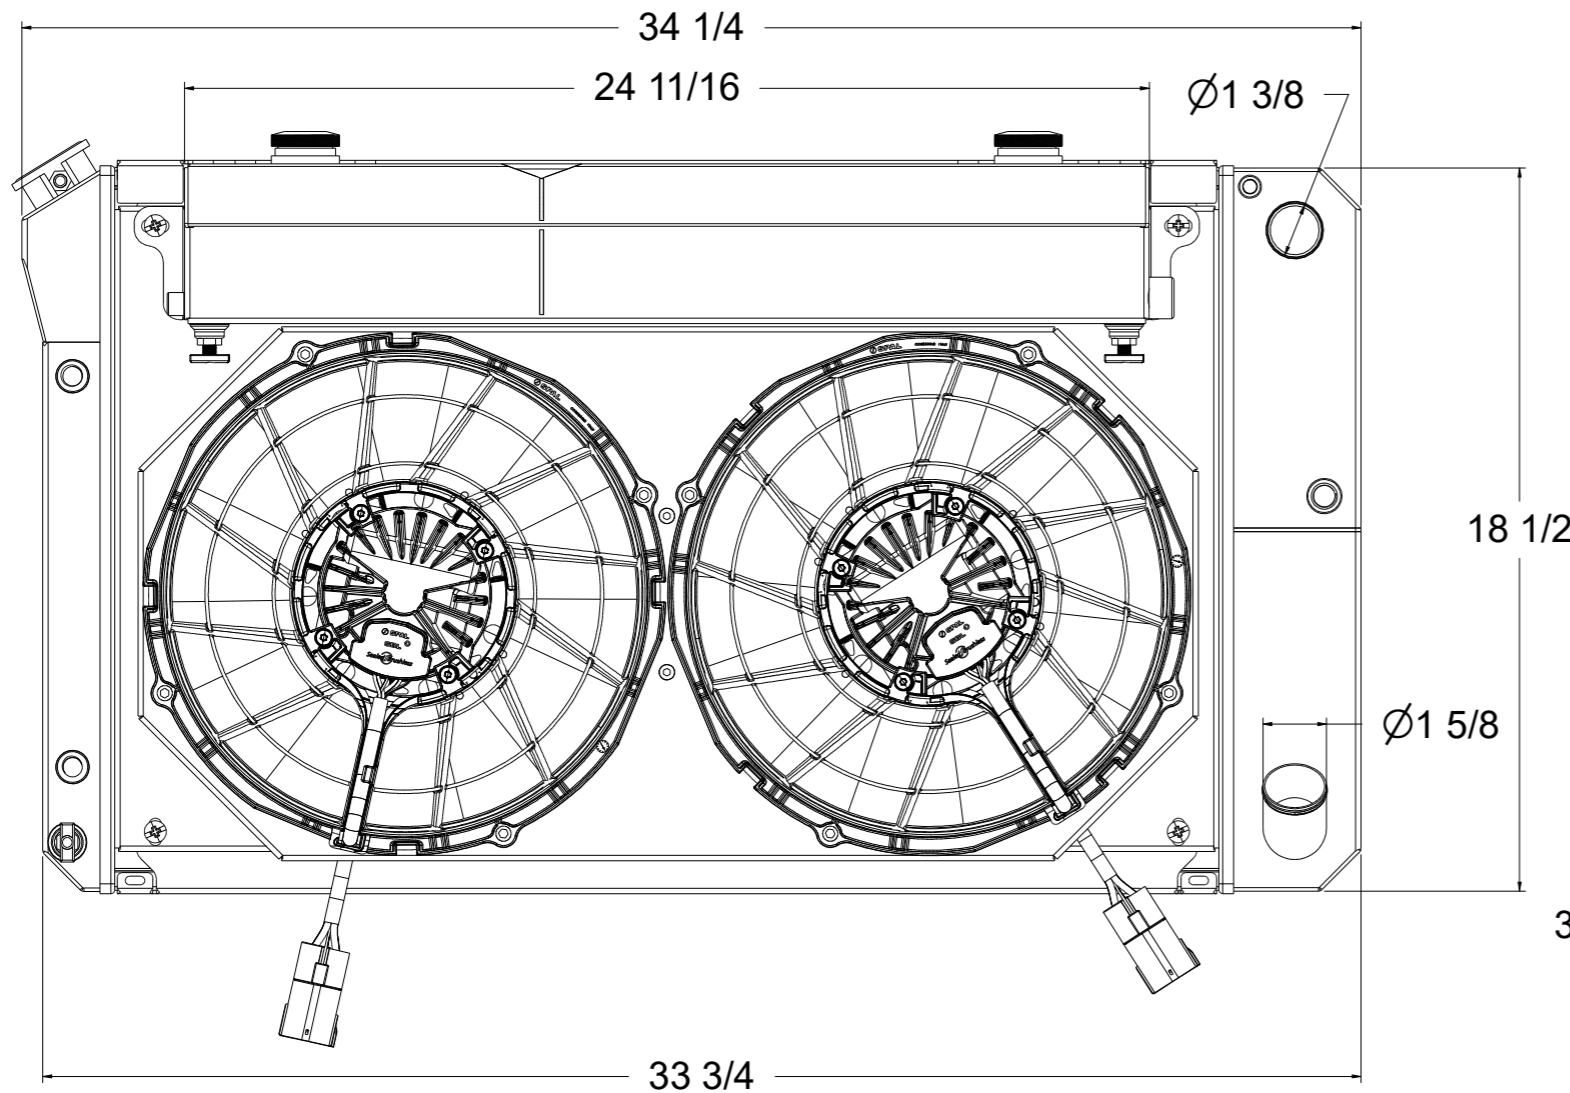

SKU #	Transmission	Fan Type	Core Size
1-366-212LSBLXXINAC	Automatic	Brushless	UPGRADED (2 Rows of 1.25" Tubes)

Wizard
cooling
Custom Aluminum Radiators
www.wizardcooling.com

Contact Us:
716-655-6760

Part Number
1-366-LSBLXXINAC
Automatic Transmission