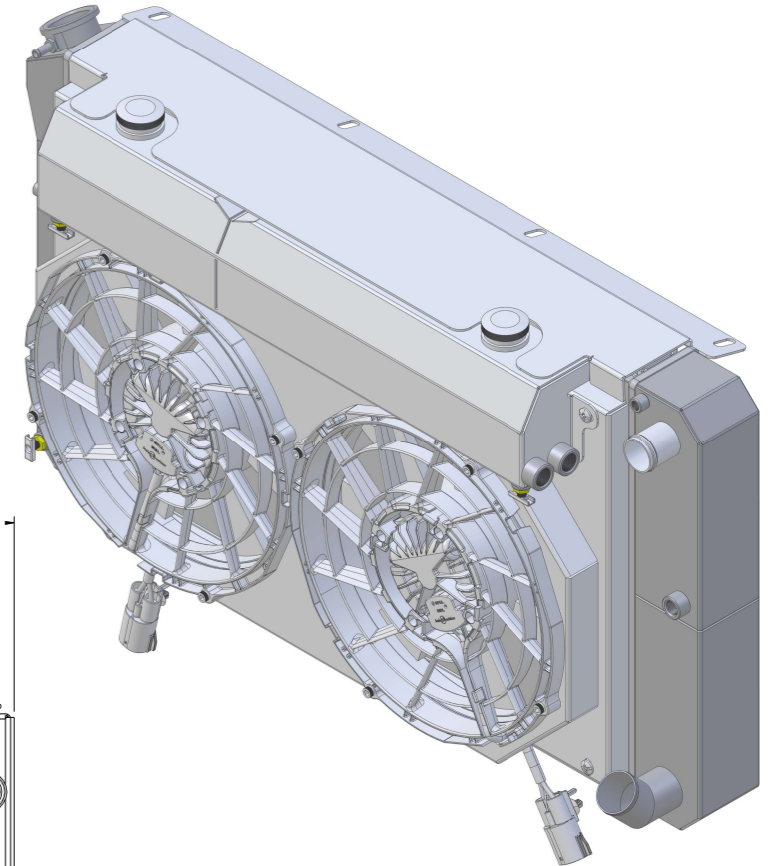

SKU #	Transmission	Fan Type	Core Size
1-366-202LSBLXXINAC	Manual	Brushless	UPGRADED (2 Rows of 1.25" Tubes)

Contact Us:
716-655-6760

Part Number
1-366-LSBLXXINAC
Manual Transmission