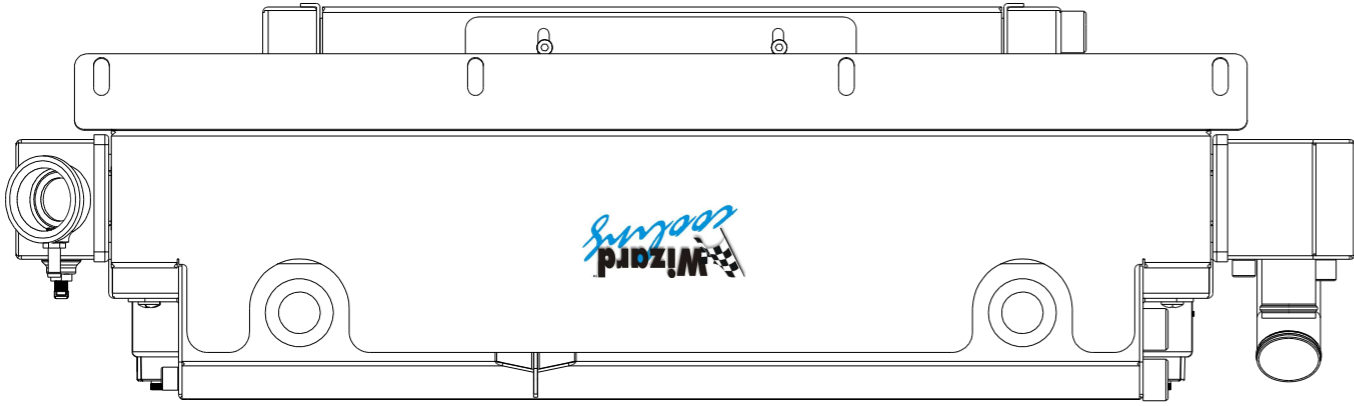

SKU #	Transmission	Fan Type	Core Size
1-366-202LSBLXXINAC	Manual	Brushless	UPGRADED (2 Rows of 1.25" Tubes)

Contact Us:
716-655-6760

Part Number
1-366-LSBLXXINAC
Manual Transmission