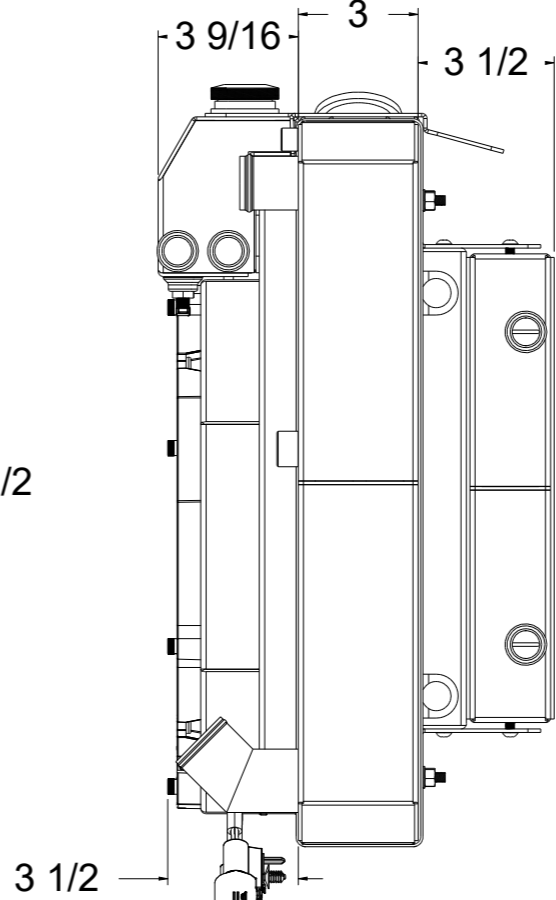

SKU #	Transmission	Fan Type	Core Size
1-366-202LSBLXXINAC	Manual	Brushless	UPGRADED (2 Rows of 1.25" Tubes)

Contact Us:
716-655-6760

Part Number
1-366-LSBLXXINAC
Manual Transmission