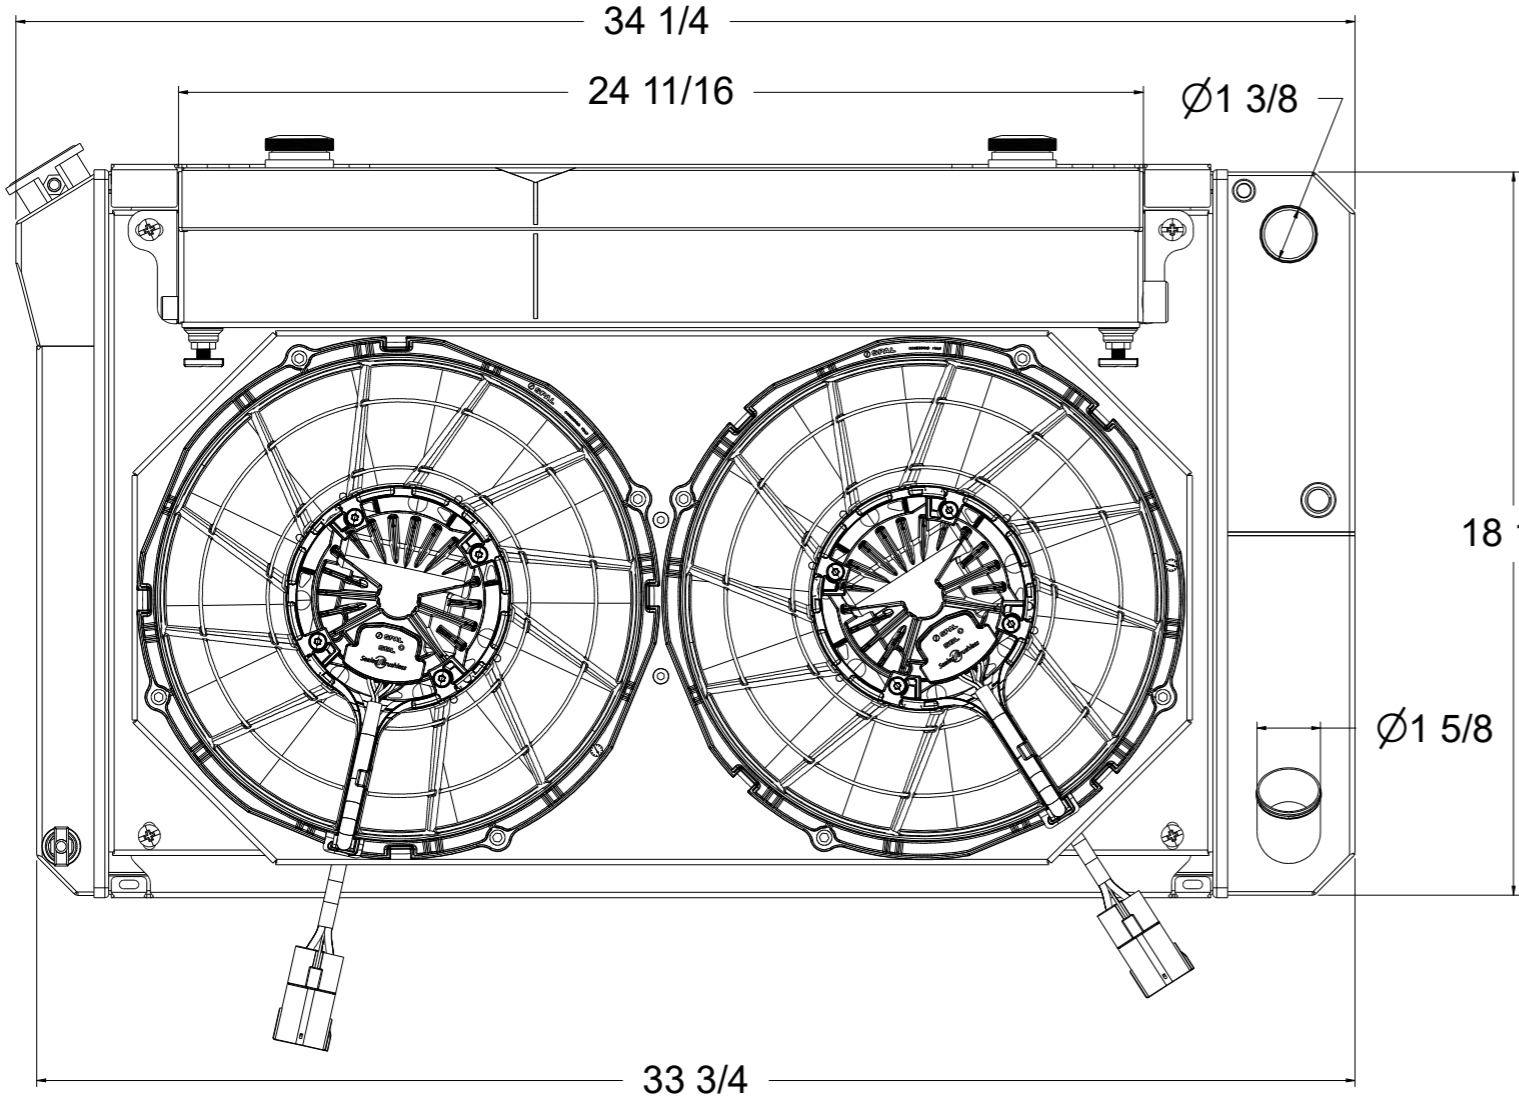

SKU #	Transmission	Fan Type	Core Size
1-366-202LSBLXXINAC	Manual	Brushless	UPGRADED (2 Rows of 1.25" Tubes)

Contact Us:
716-655-6760

Part Number
1-366-LSBLXXINAC
Manual Transmission