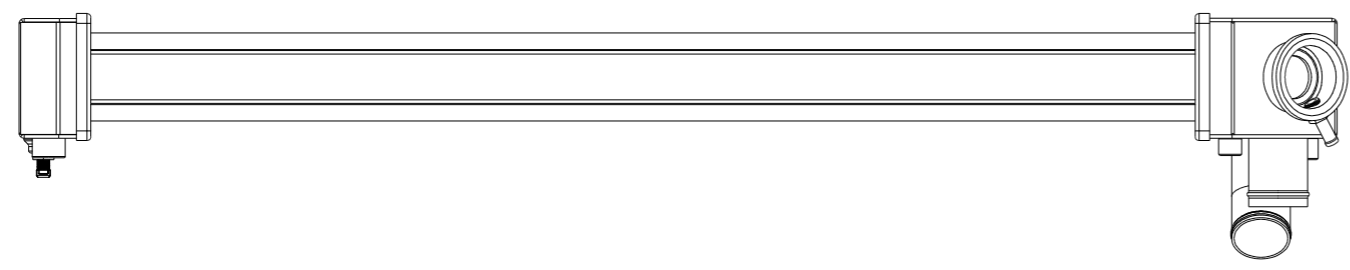

8 7 6 5 4 3 2 1

D

D

C

C

33 3/4

18 1/2

Ø1 1/2

3

Ø1 1/2

B

B

SKU #	Transmission	Core Size
1-366-110LT	Automatic	Standard (2 Rows Of 1" Tubes)
1-366-210LT		Upgraded (2 Rows Of 1.25" Tubes)

A

A

www.wizardcooling.com