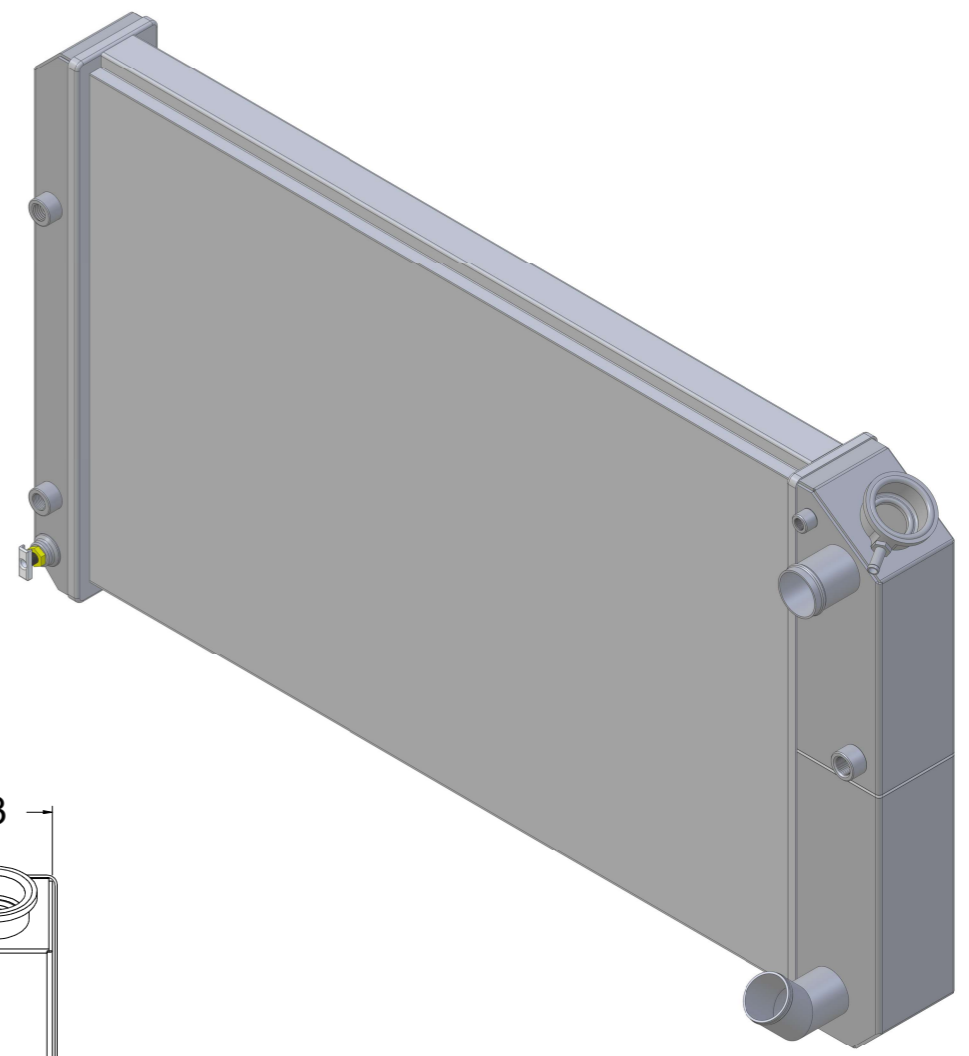

8 7 6 5 4 3 2 1

D

D

C

C

33 3/4

18 1/2

Ø1 1/2

3

Ø1 1/2

B

B

SKU #	Transmission	Core Size
1-366-110LT	Automatic	Standard (2 Rows Of 1" Tubes)
1-366-210LT		Upgraded (2 Rows Of 1.25" Tubes)

A

A

www.wizardcooling.com