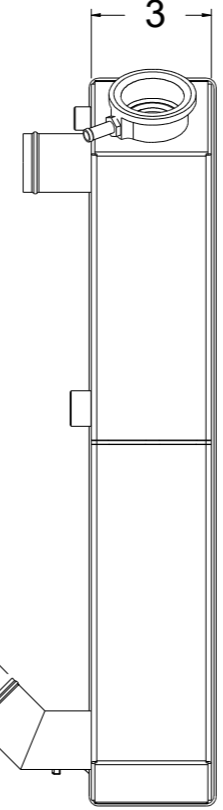

8 7 6 5 4 3 2 1

D

D

C

C

33 3/4

Ø1 1/2

3

Ø1 1/2

B

B

18 1/2

SKU #	Transmission	Core Size
1-366-100LT	Manual	Standard (2 Rows Of 1" Tubes)
1-366-200LT		Upgraded (2 Rows Of 1.25" Tubes)

A

A

www.wizardcooling.com