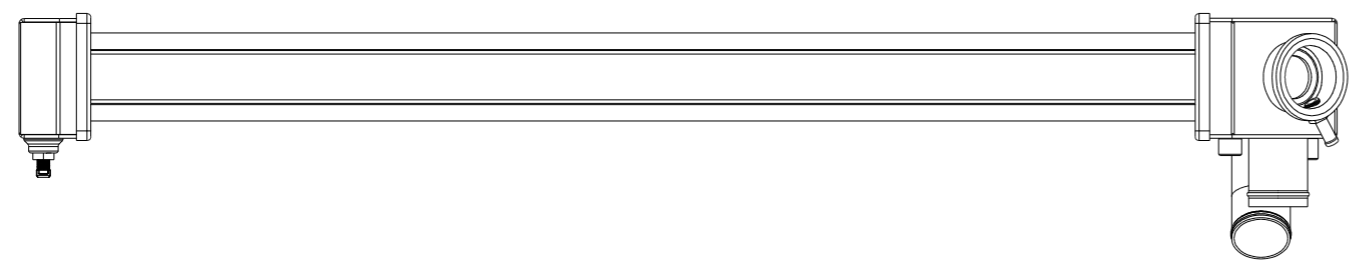

8 7 6 5 4 3 2 1

D

D

C

C

33 3/4

Ø1 1/2

3

Ø1 1/2

B

B

18 1/2

SKU #	Transmission	Core Size
1-366-100LT	Manual	Standard (2 Rows Of 1" Tubes)
1-366-200LT		Upgraded (2 Rows Of 1.25" Tubes)

A

A

www.wizardcooling.com