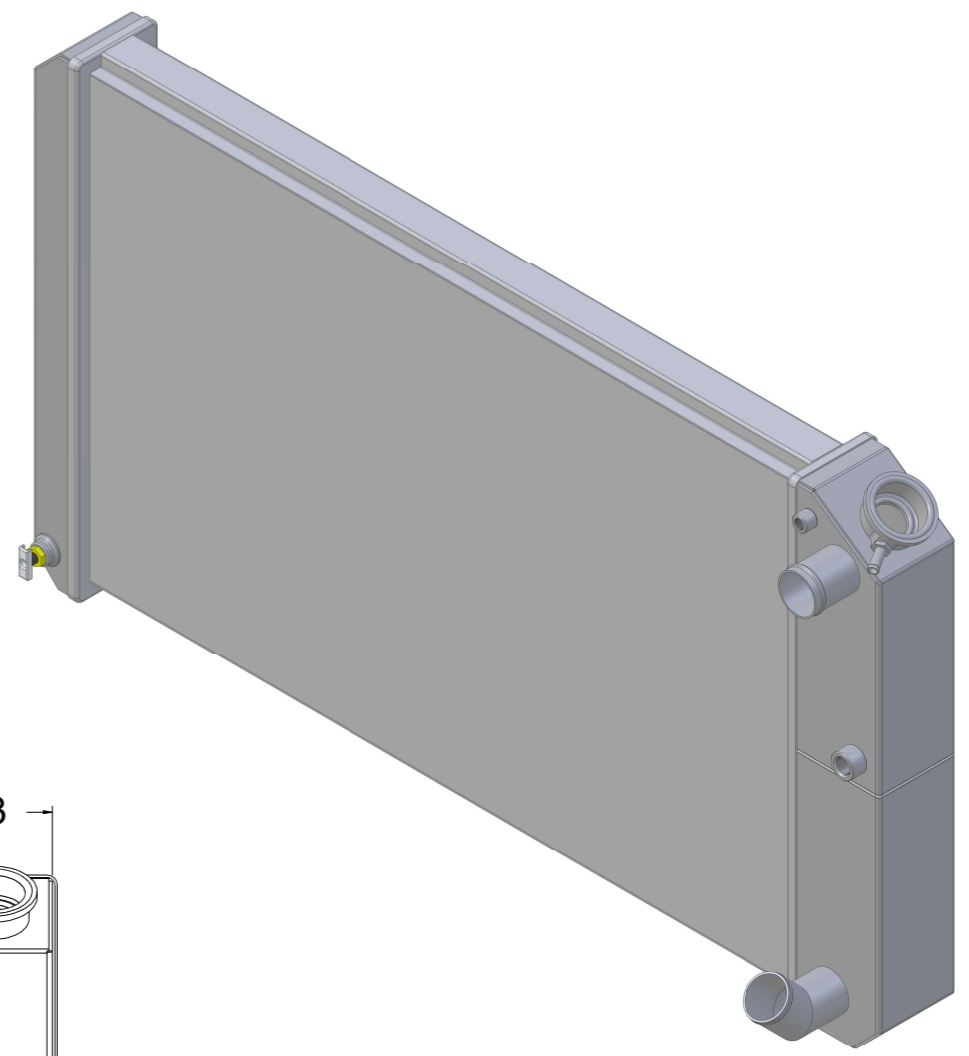

8 7 6 5 4 3 2 1

D

D

C

C

33 3/4

Ø1 1/2

3

Ø1 1/2

B

B

18 1/2

SKU #	Transmission	Core Size
1-366-100LT	Manual	Standard (2 Rows Of 1" Tubes)
1-366-200LT		Upgraded (2 Rows Of 1.25" Tubes)

A

A

www.wizardcooling.com