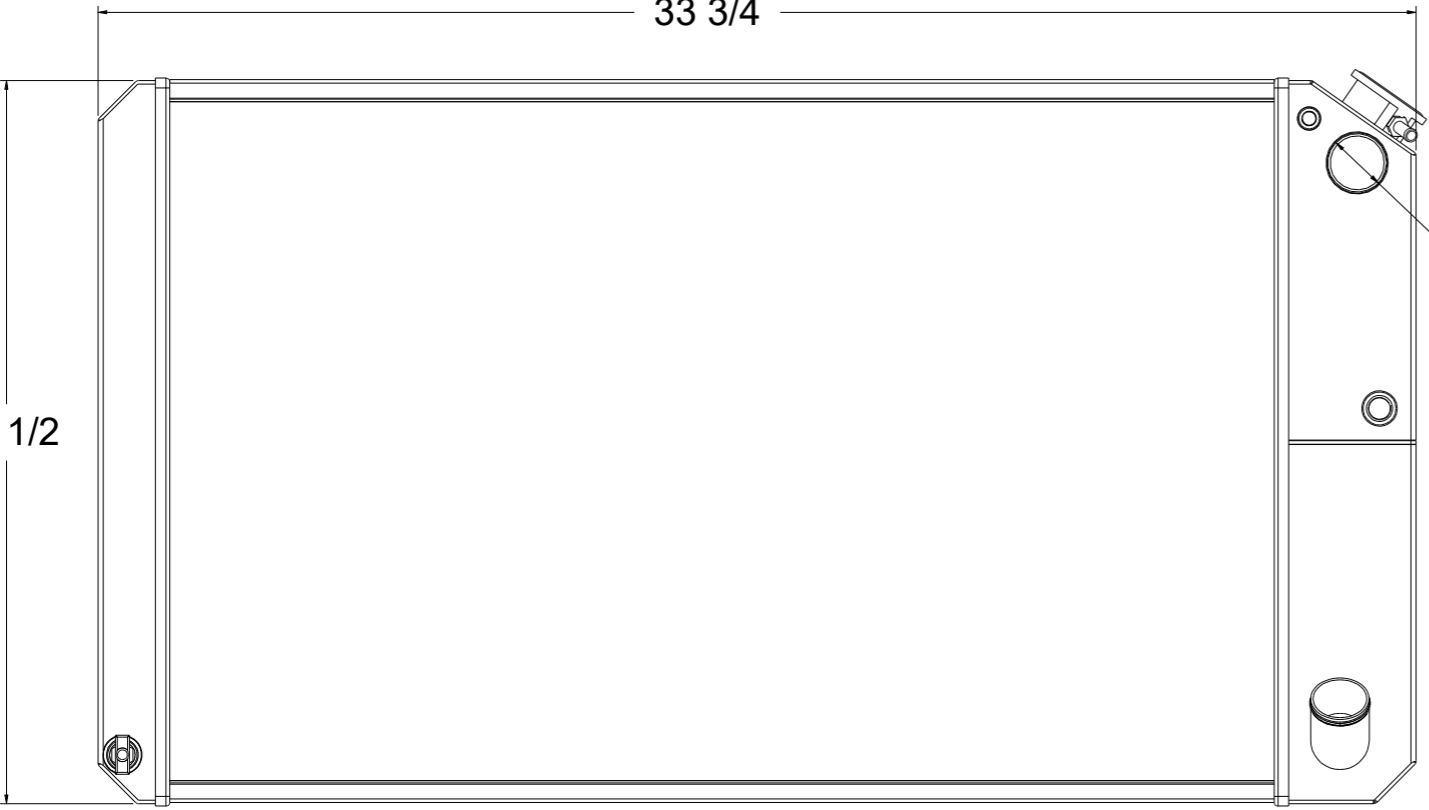

8 7 6 5 4 3 2 1

D

D

C

C

33 3/4

Ø1 1/2

3

Ø1 1/2

B

B

18 1/2

SKU #	Transmission	Core Size
1-366-100LT	Manual	Standard (2 Rows Of 1" Tubes)
1-366-200LT		Upgraded (2 Rows Of 1.25" Tubes)

A

A

www.wizardcooling.com