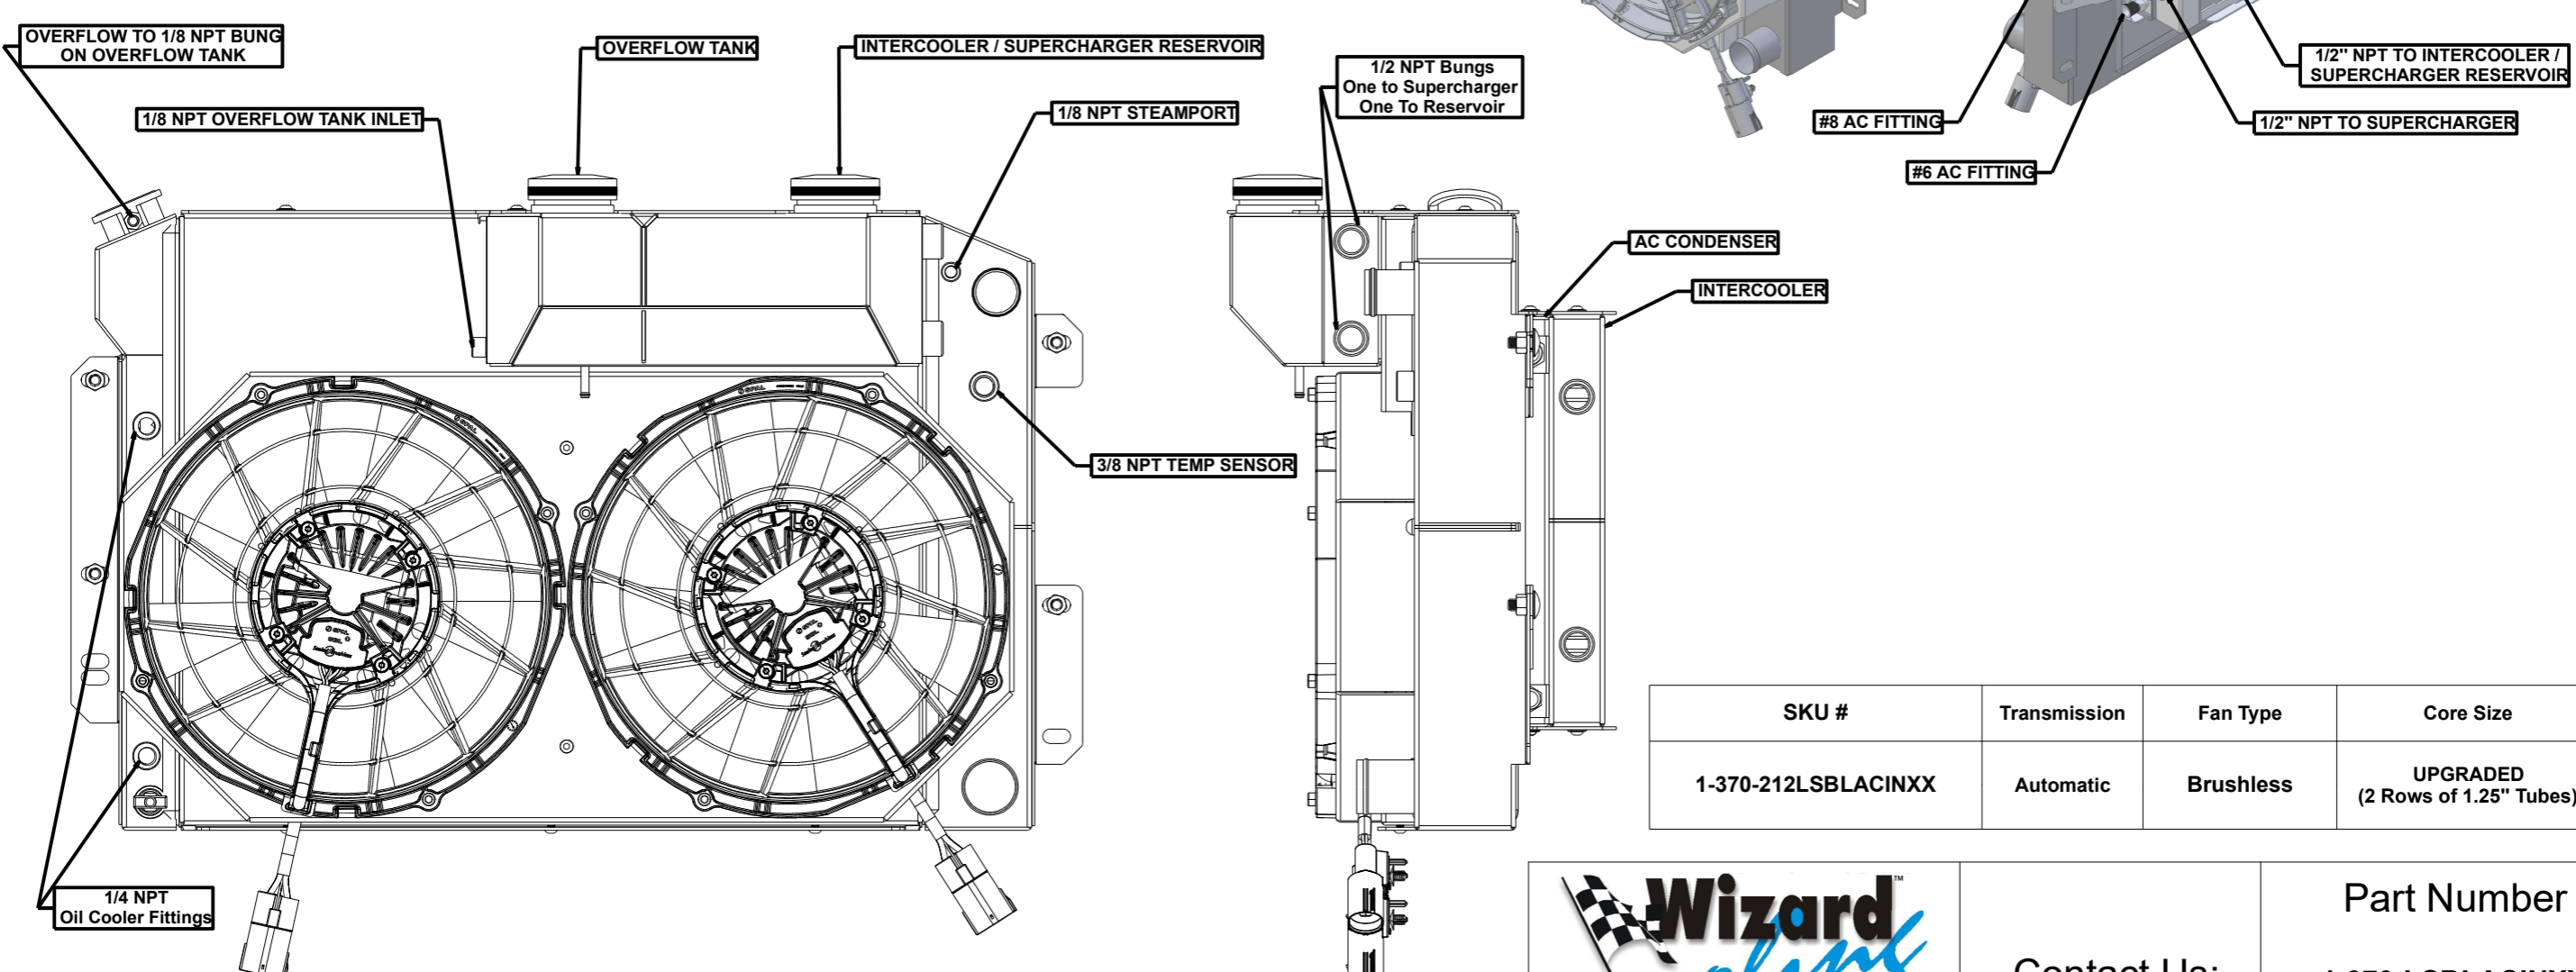

8 7 6 5 4 3 2 1

D
C
B
A

D
C
B
A

SKU #	Transmission	Fan Type	Core Size
1-370-212LSBLACINXX	Automatic	Brushless	UPGRADED (2 Rows of 1.25" Tubes)

Wizard
cooling
Custom Aluminum Radiators
www.wizardcooling.com

Contact Us:
716-655-6760

Part Number
1-370-LSBLACINXX
Fitting Callout Drawing
Automatic Transmission

8 7 6 5 4 3 2 1