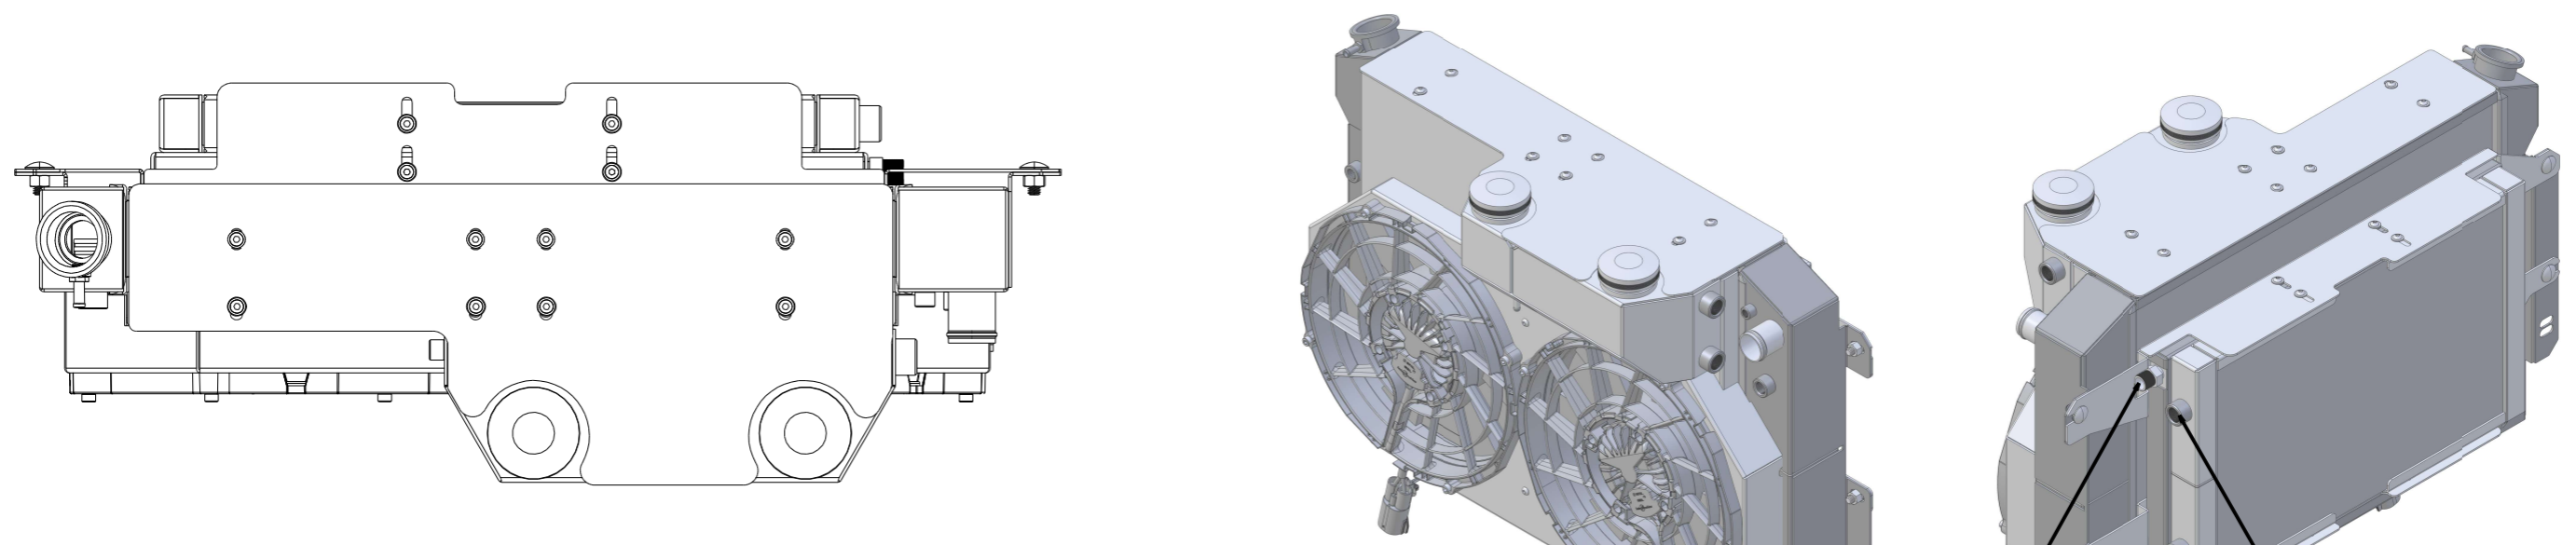

8 7 6 5 4 3 2 1

D
C
B
A

D
C
B
A

SKU #	Transmission	Fan Type	Core Size
1-370-212LSBLACINXX	Automatic	Brushless	UPGRADED (2 Rows of 1.25" Tubes)

Wizard
cooling
Custom Aluminum Radiators
www.wizardcooling.com

Contact Us:
716-655-6760

Part Number
1-370-LSBLACINXX
Fitting Callout Drawing
Automatic Transmission

8 7 6 5 4 3 2 1