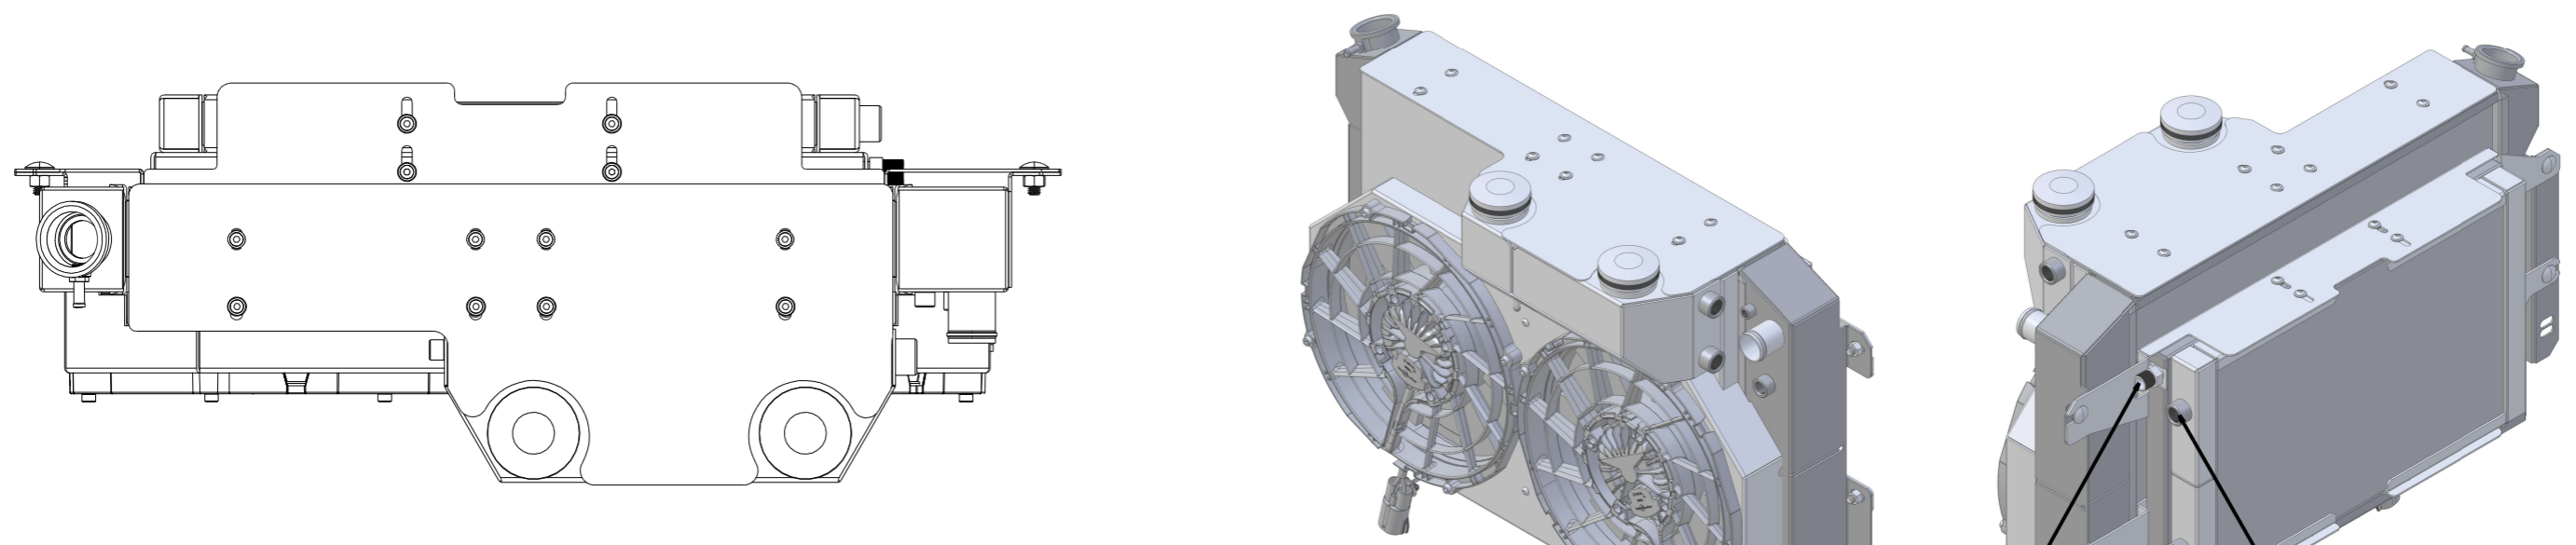

8 7 6 5 4 3 2 1

D  
C  
B  
A

D  
C  
B  
A

SKU #	Transmission	Fan Type	Core Size
1-370-202LSBLACINXX	Manual	Brushless	UPGRADED (2 Rows of 1.25" Tubes)

**Wizard**  
*cooling*  
Custom Aluminum Radiators  
www.wizardcooling.com

Contact Us:  
716-655-6760

Part Number  
1-370-LSBLACINXX  
Fitting Callout Drawing  
Manual Transmission

8 7 6 5 4 3 2 1