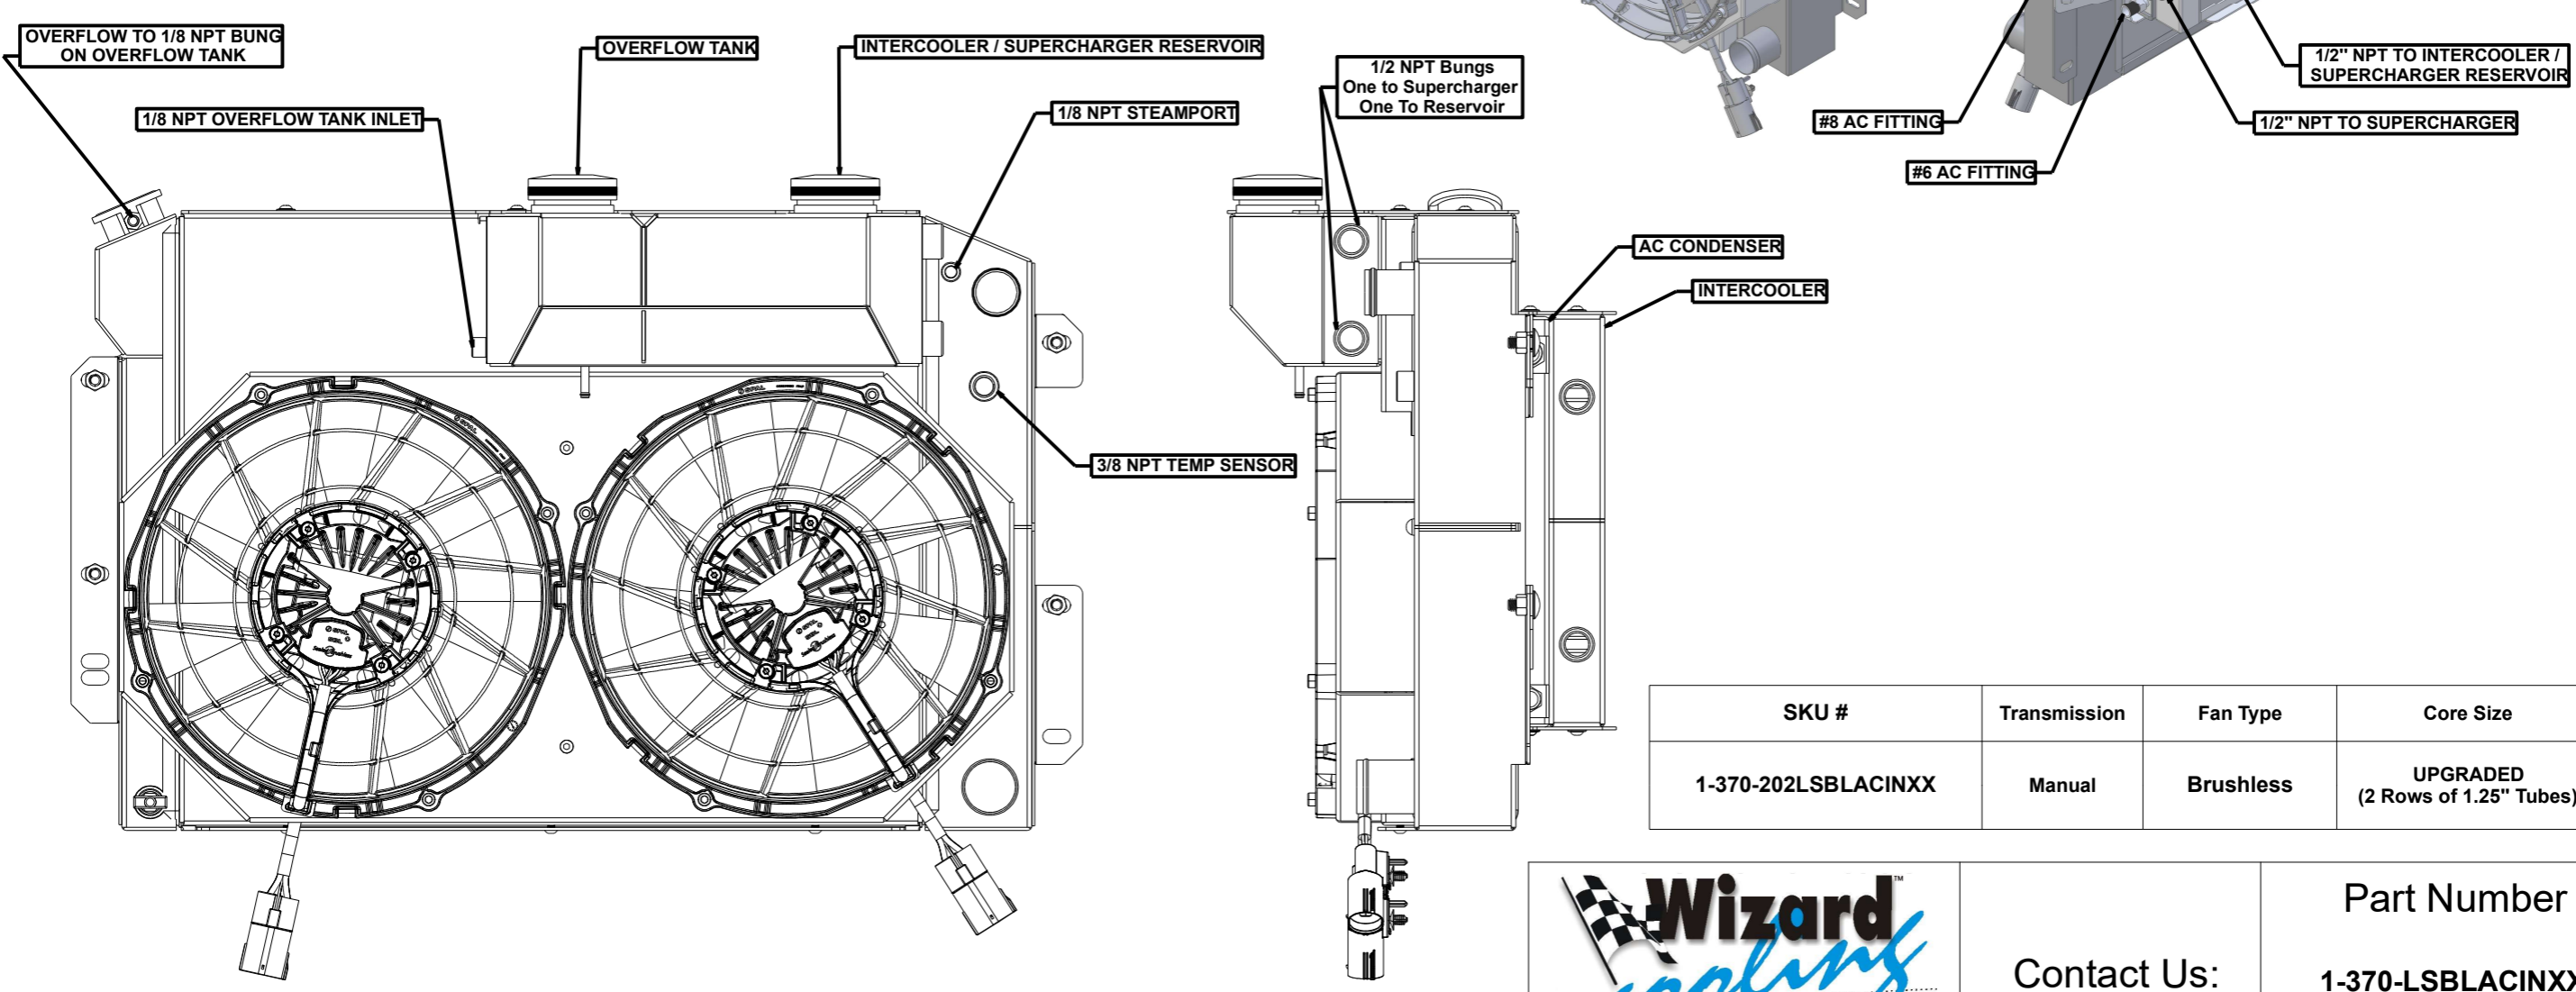

8 7 6 5 4 3 2 1

D  
C  
B  
A

D  
C  
B  
A

SKU #	Transmission	Fan Type	Core Size
1-370-202LSBLACINXX	Manual	Brushless	UPGRADED (2 Rows of 1.25" Tubes)

**Wizard**  
*cooling*  
Custom Aluminum Radiators  
www.wizardcooling.com

Contact Us:  
716-655-6760

Part Number  
1-370-LSBLACINXX  
Fitting Callout Drawing  
Manual Transmission

8 7 6 5 4 3 2 1