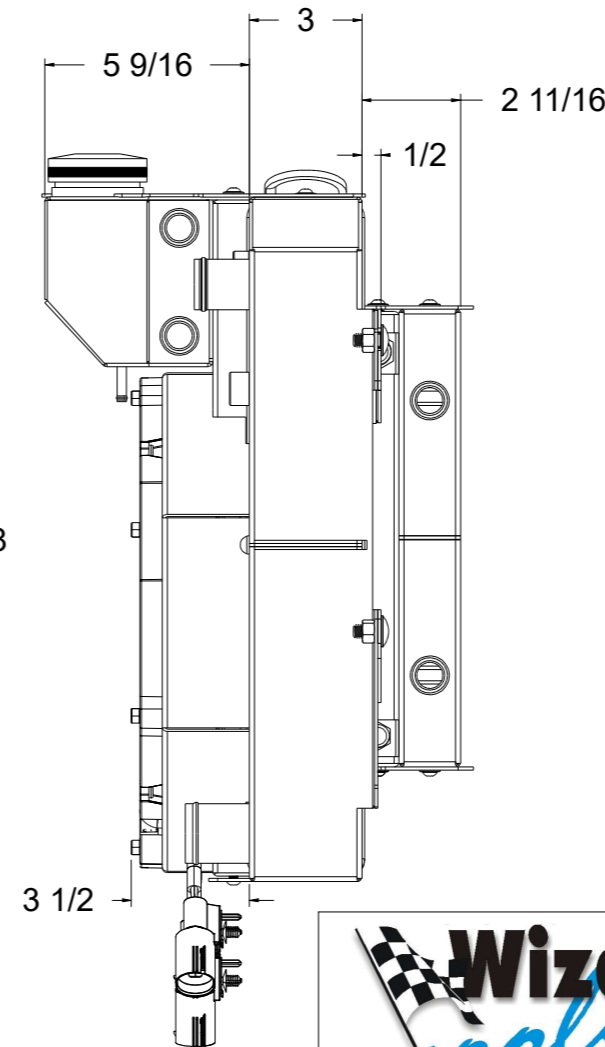

8

7

6

5

4

3

2

1

SKU #	Transmission	Fan Type	Core Size
1-370-212LSBLACINXX	Automatic	Brushless	UPGRADED (2 Rows of 1.25" Tubes)

Wizard
cooling
Custom Aluminum Radiators
www.wizardcooling.com

Contact Us:
716-655-6760

Part Number
1-370-LSBLACINXX
Automatic Transmission