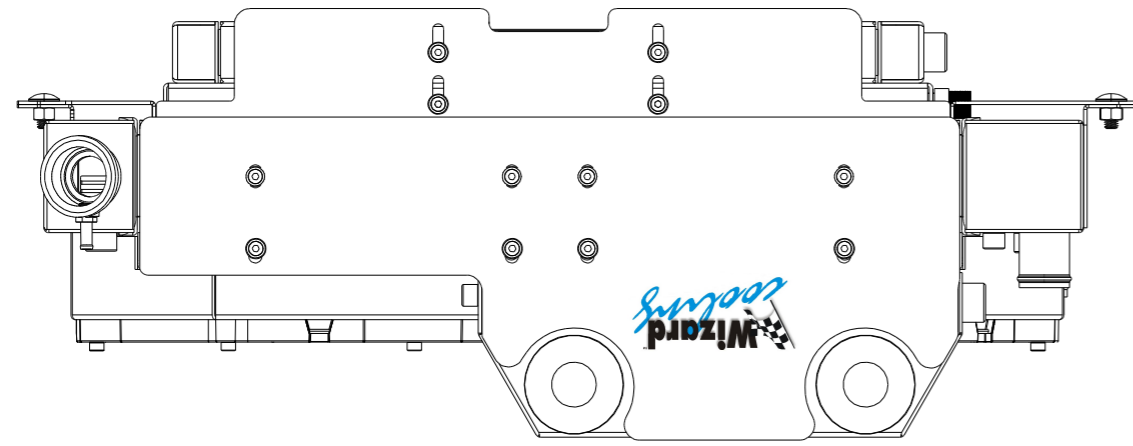

SKU #	Transmission	Fan Type	Core Size
1-370-212LSBLACINXX	Automatic	Brushless	UPGRADED (2 Rows of 1.25" Tubes)

Wizard
cooling
Custom Aluminum Radiators
www.wizardcooling.com

Contact Us:
716-655-6760

Part Number
1-370-LSBLACINXX
Automatic Transmission