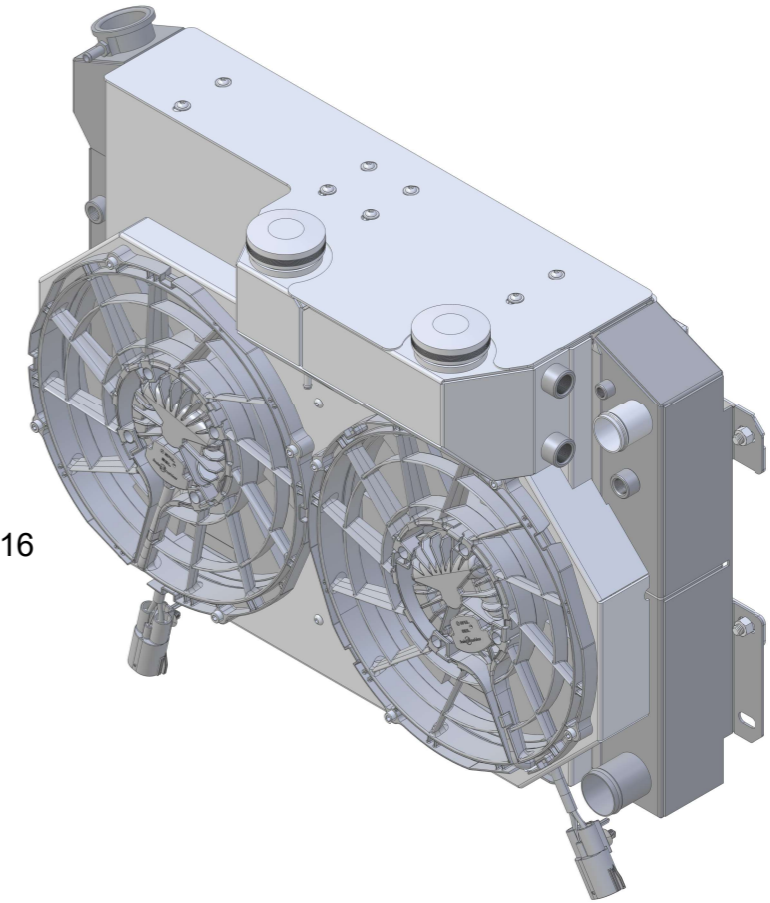

8

7

6

5

4

3

2

1

SKU #	Transmission	Fan Type	Core Size
1-370-212LSBLACINXX	Automatic	Brushless	UPGRADED (2 Rows of 1.25" Tubes)

Wizard
cooling
Custom Aluminum Radiators
www.wizardcooling.com

Contact Us:
716-655-6760

Part Number
1-370-LSBLACINXX
Automatic Transmission