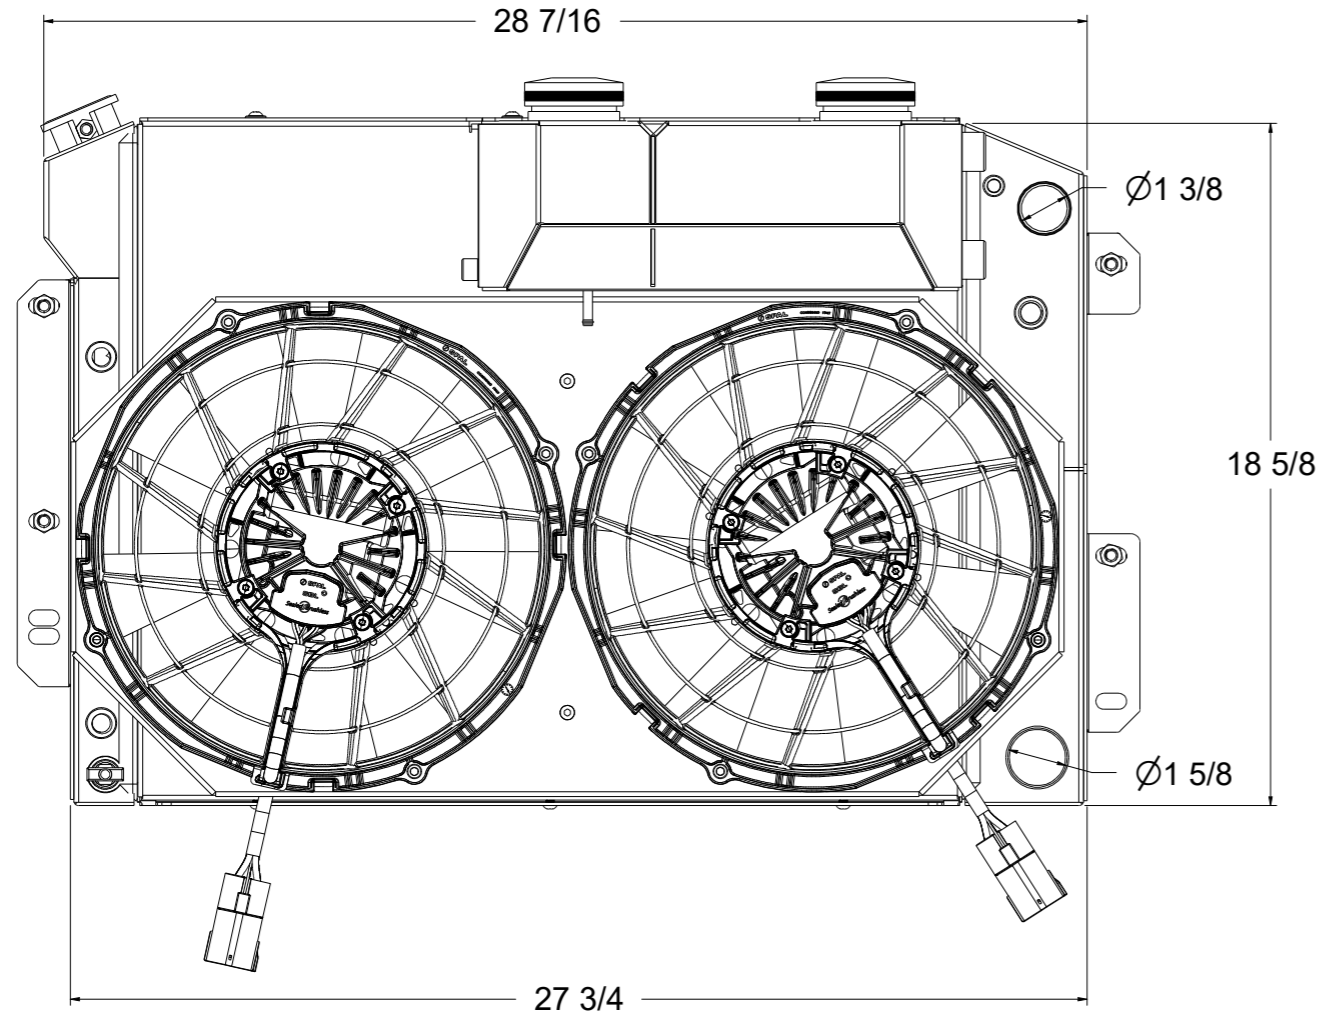

8

7

6

5

4

3

2

1

SKU #	Transmission	Fan Type	Core Size
1-370-212LSBLACINXX	Automatic	Brushless	UPGRADED (2 Rows of 1.25" Tubes)

Wizard
cooling
Custom Aluminum Radiators
www.wizardcooling.com

Contact Us:
716-655-6760

Part Number
1-370-LSBLACINXX
Automatic Transmission