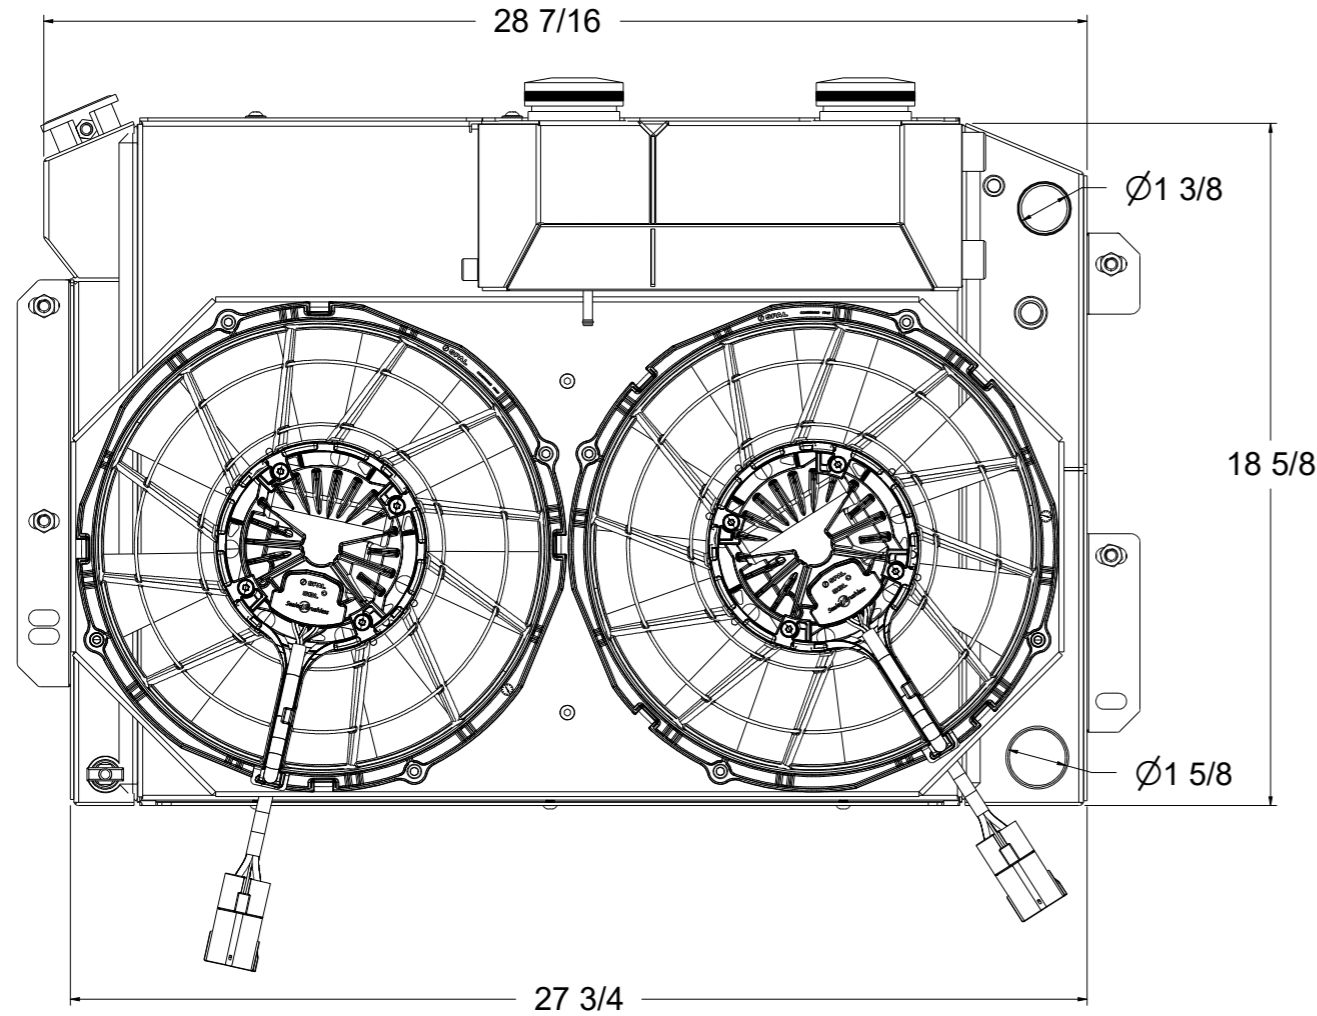

8

7

6

5

4

3

2

1

SKU #	Transmission	Fan Type	Core Size
1-370-202LSBLACINXX	Manual	Brushless	UPGRADED (2 Rows of 1.25" Tubes)

Wizard
cooling
Custom Aluminum Radiators
www.wizardcooling.com

Contact Us:
716-655-6760

Part Number
1-370-LSBLACINXX
Manual Transmission