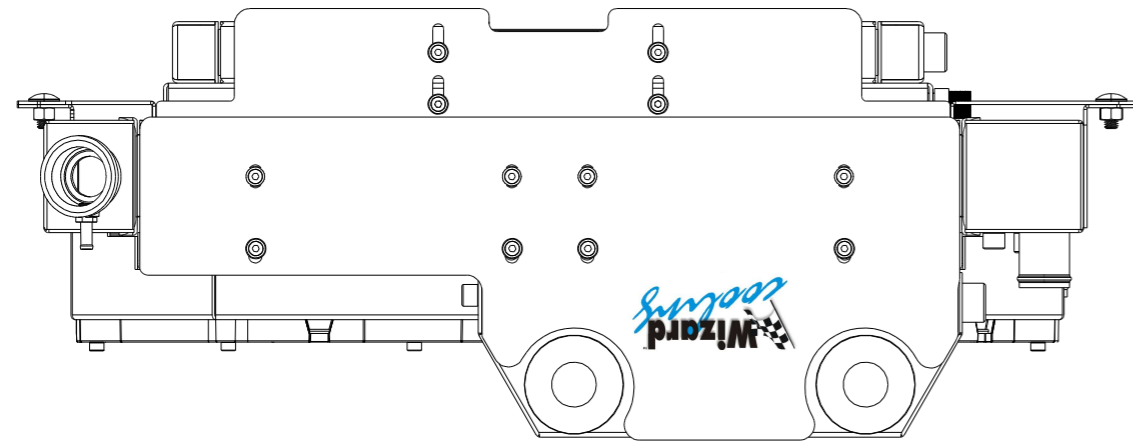

SKU #	Transmission	Fan Type	Core Size
1-370-202LSBLACINXX	Manual	Brushless	UPGRADED (2 Rows of 1.25" Tubes)

Wizard
cooling
Custom Aluminum Radiators
www.wizardcooling.com

Contact Us:
716-655-6760

Part Number
1-370-LSBLACINXX
Manual Transmission