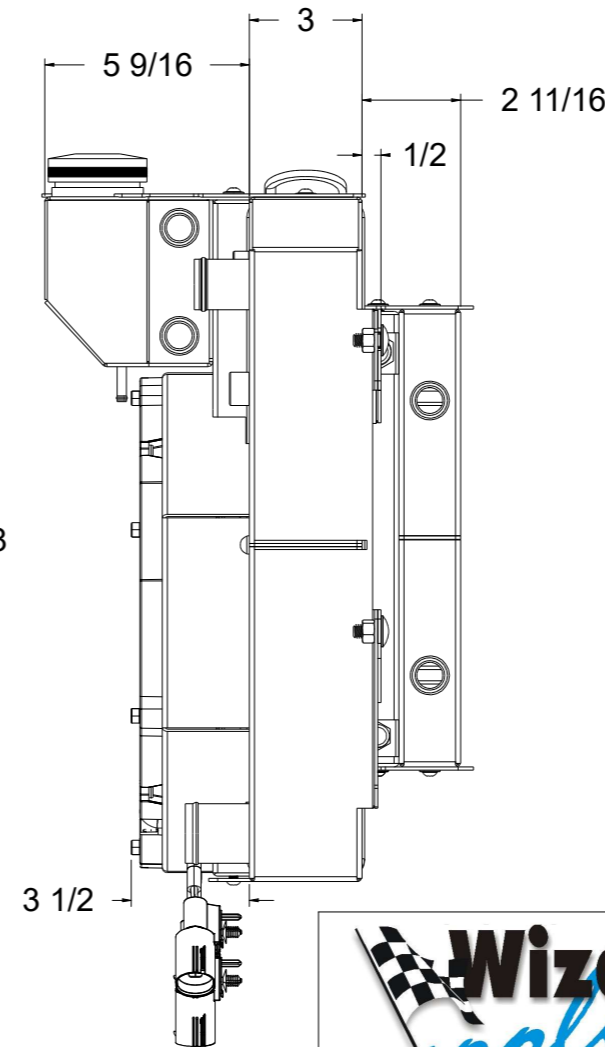

8

7

6

5

4

3

2

1

SKU #	Transmission	Fan Type	Core Size
1-370-202LSBLACINXX	Manual	Brushless	UPGRADED (2 Rows of 1.25" Tubes)

Wizard
cooling
Custom Aluminum Radiators
www.wizardcooling.com

Contact Us:
716-655-6760

Part Number
1-370-LSBLACINXX
Manual Transmission