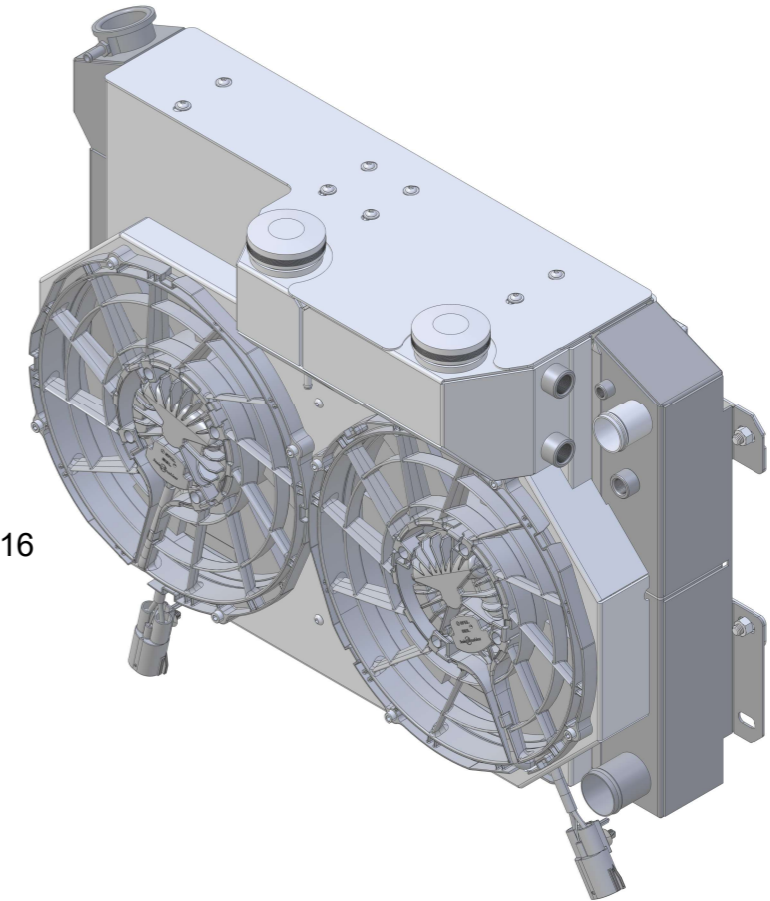

8

7

6

5

4

3

2

1

SKU #	Transmission	Fan Type	Core Size
1-370-202LSBLACINXX	Manual	Brushless	UPGRADED (2 Rows of 1.25" Tubes)

Wizard
cooling
Custom Aluminum Radiators
www.wizardcooling.com

Contact Us:
716-655-6760

Part Number
1-370-LSBLACINXX
Manual Transmission