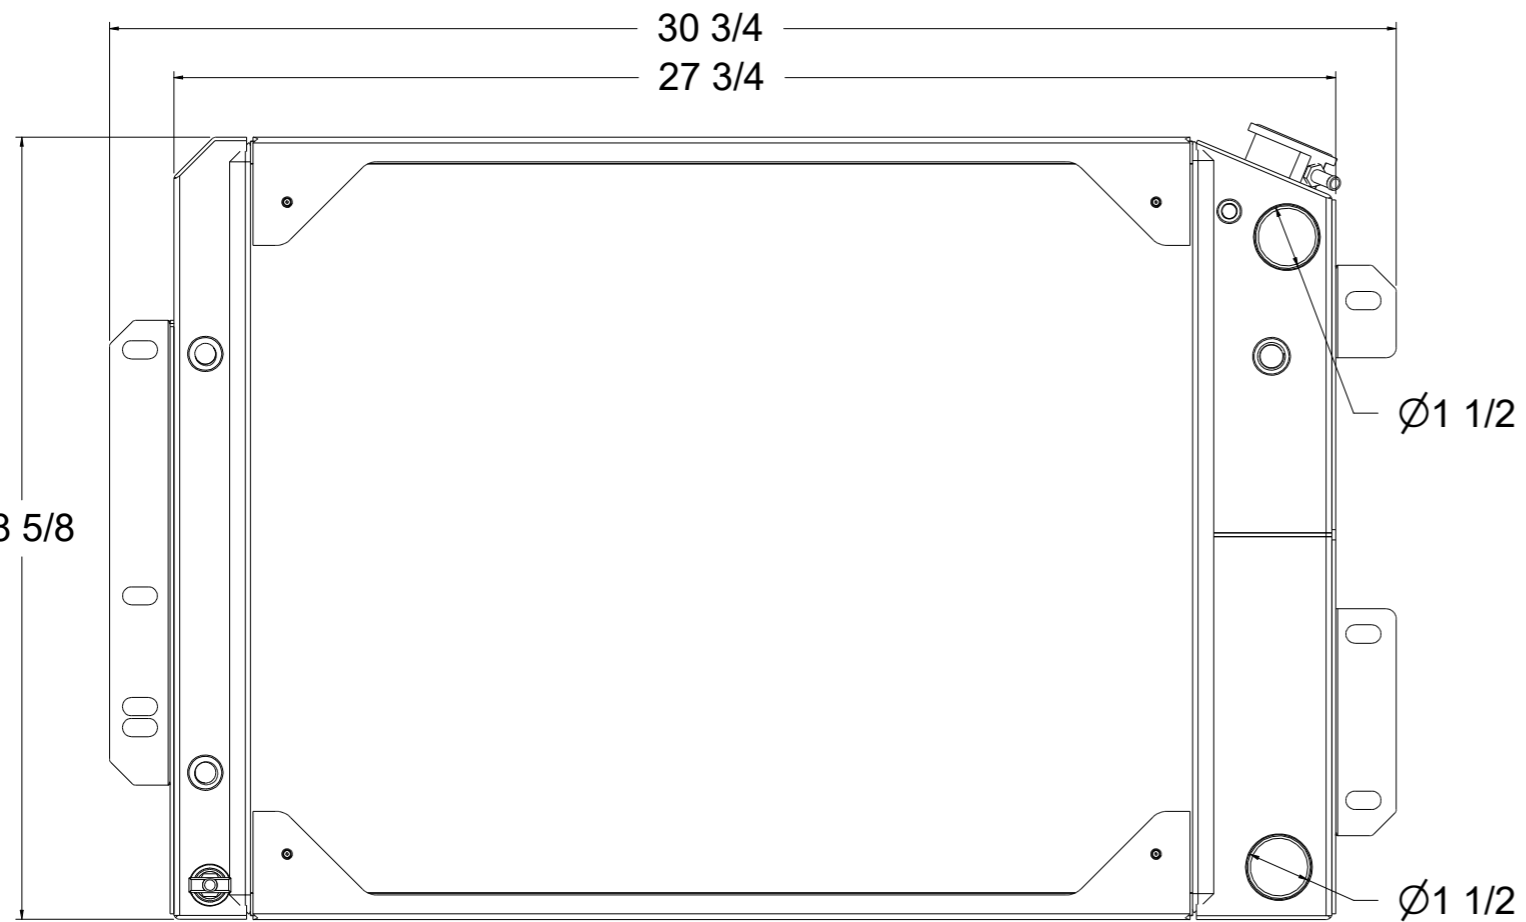

8 7 6 5 4 3 2 1

D

D

C

C

B

B

SKU #	Transmission	Core Size
1-370-110LT	Automatic	Standard (2 Rows Of 1" Tubes)
1-370-210LT		Upgraded (2 Rows Of 1.25" Tubes)