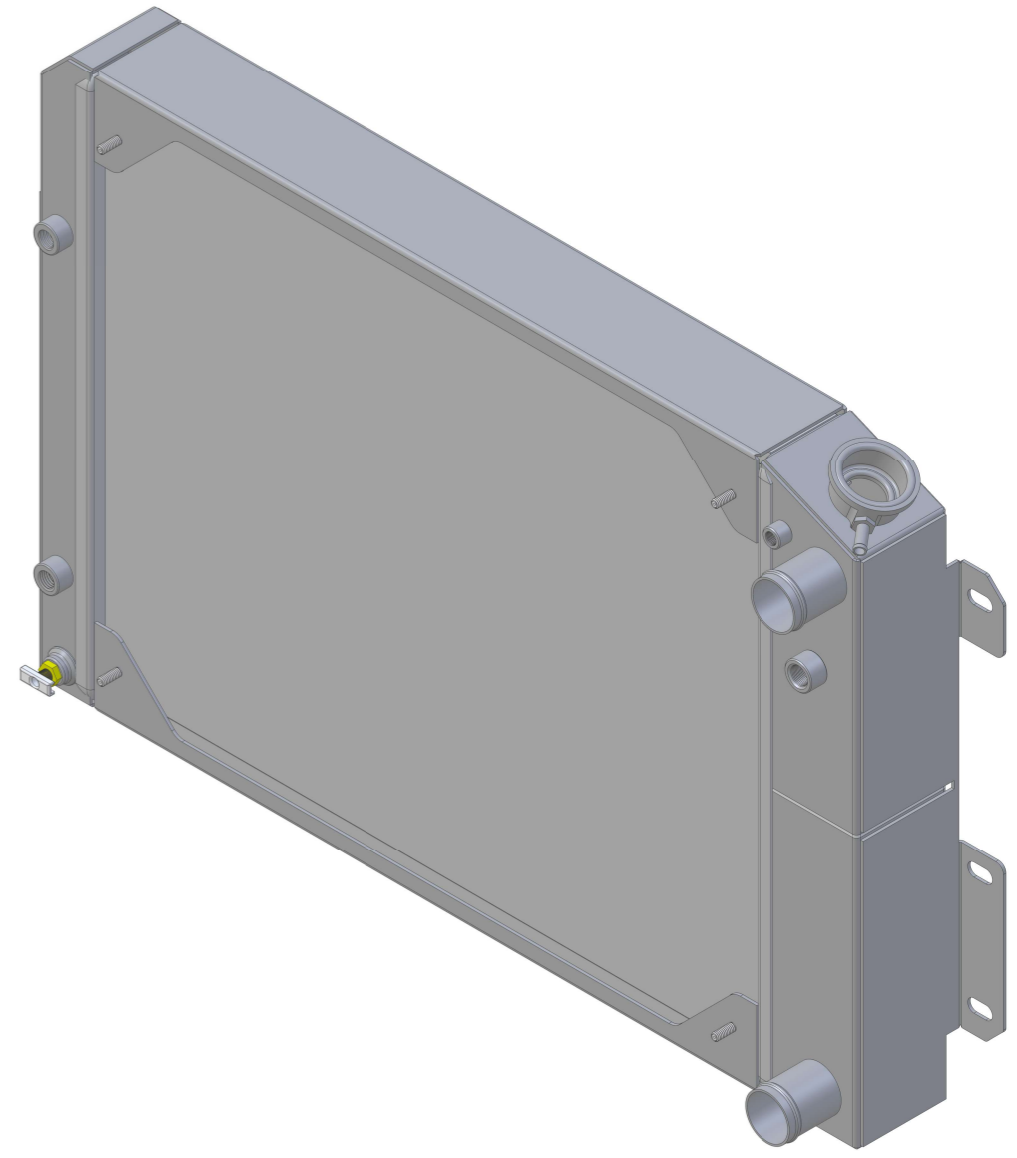

8 7 6 5 4 3 2 1

D

D

C

C

B

B

SKU #	Transmission	Core Size
1-370-110LT	Automatic	Standard (2 Rows Of 1" Tubes)
1-370-210LT		Upgraded (2 Rows Of 1.25" Tubes)