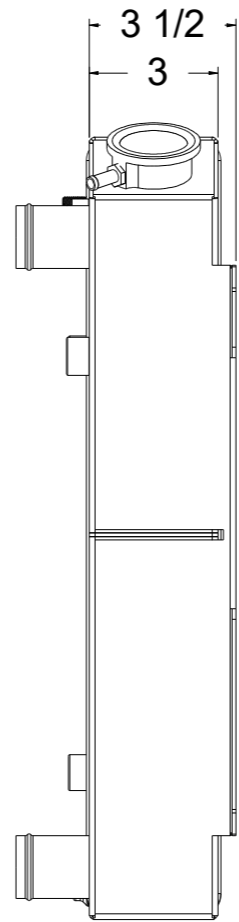

8 7 6 5 4 3 2 1

D

D

C

C

B

B

SKU #	Transmission	Core Size
1-370-110LT	Automatic	Standard (2 Rows Of 1" Tubes)
1-370-210LT		Upgraded (2 Rows Of 1.25" Tubes)