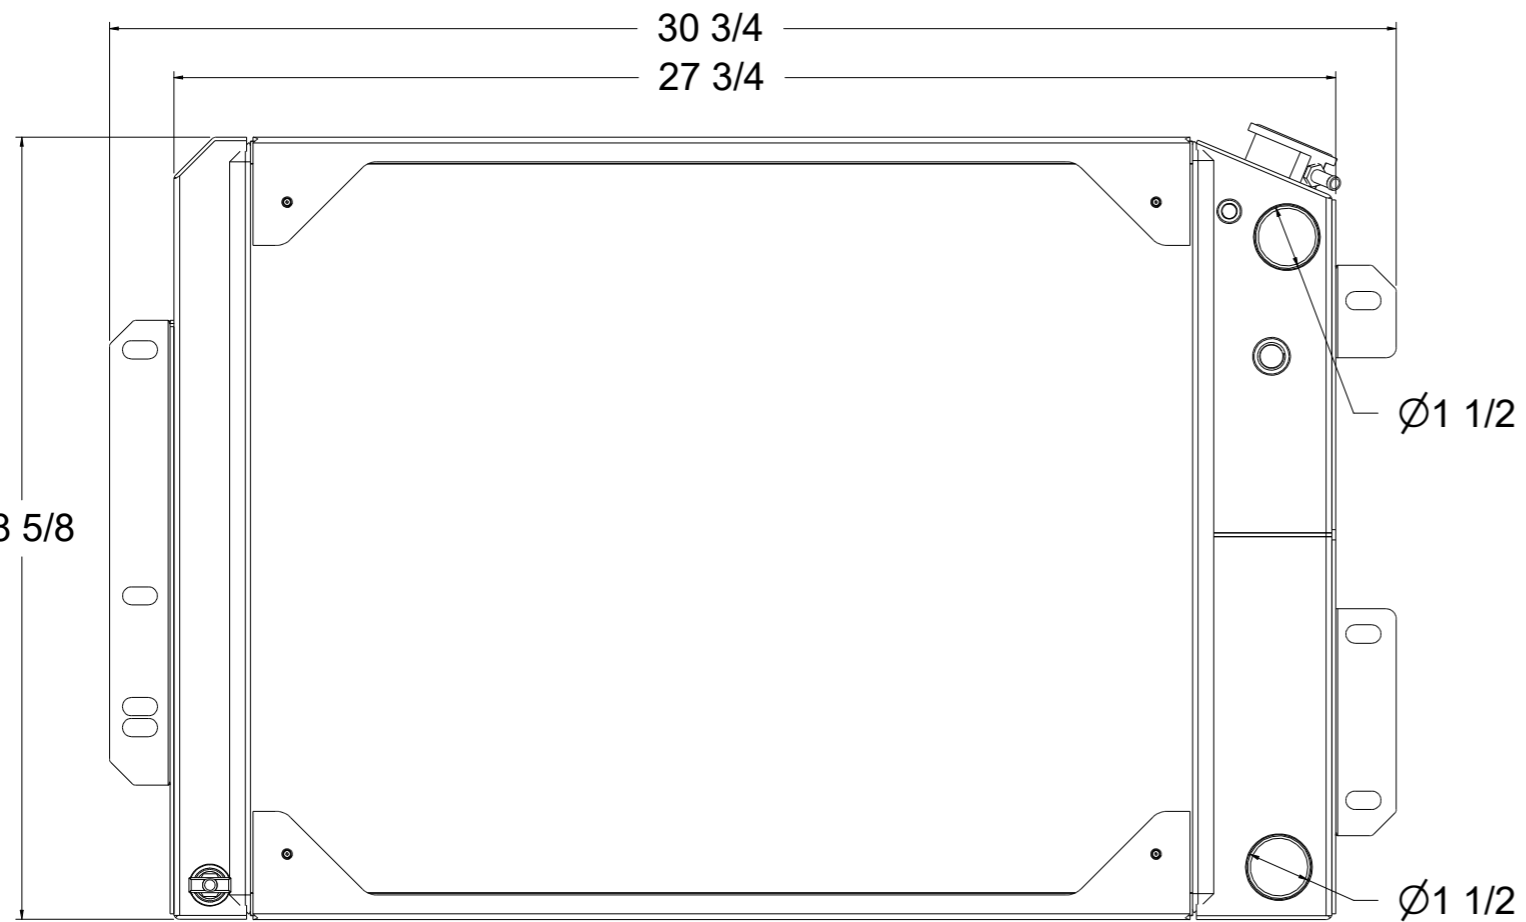

8 7 6 5 4 3 2 1

D

D

C

C

B

B

SKU #	Transmission	Core Size
1-370-100LT	Manual	Standard (2 Rows Of 1" Tubes)
1-370-200LT		Upgraded (2 Rows Of 1.25" Tubes)