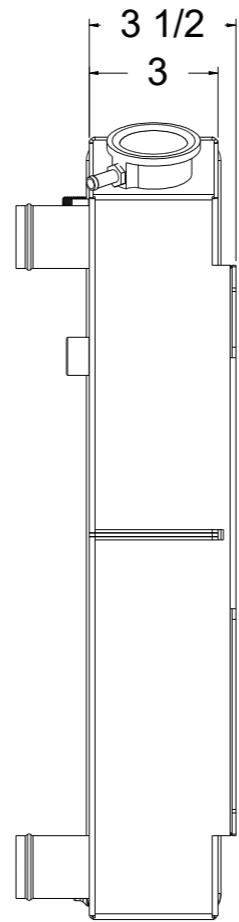

8 7 6 5 4 3 2 1

D

D

C

C

B

B

SKU #	Transmission	Core Size
1-370-100LT	Manual	Standard (2 Rows Of 1" Tubes)
1-370-200LT		Upgraded (2 Rows Of 1.25" Tubes)

A

A

Contact Us:
716-655-6760

Part Number
**1-370-LT Radiator
(Manual)**

8 7 6 5 4 3 2 1