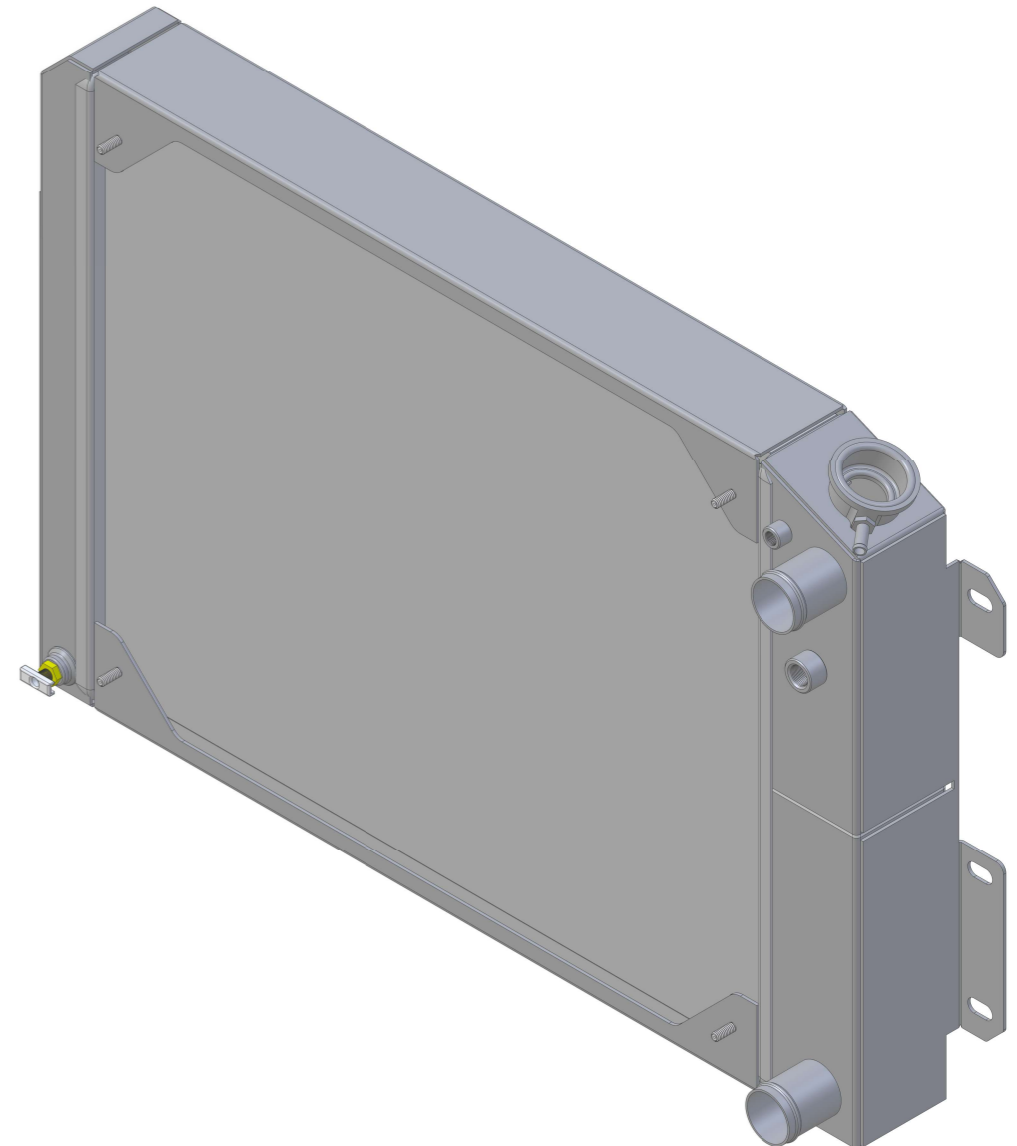

8 7 6 5 4 3 2 1

D

D

C

C

B

B

SKU #	Transmission	Core Size
1-370-100LT	Manual	Standard (2 Rows Of 1" Tubes)
1-370-200LT		Upgraded (2 Rows Of 1.25" Tubes)