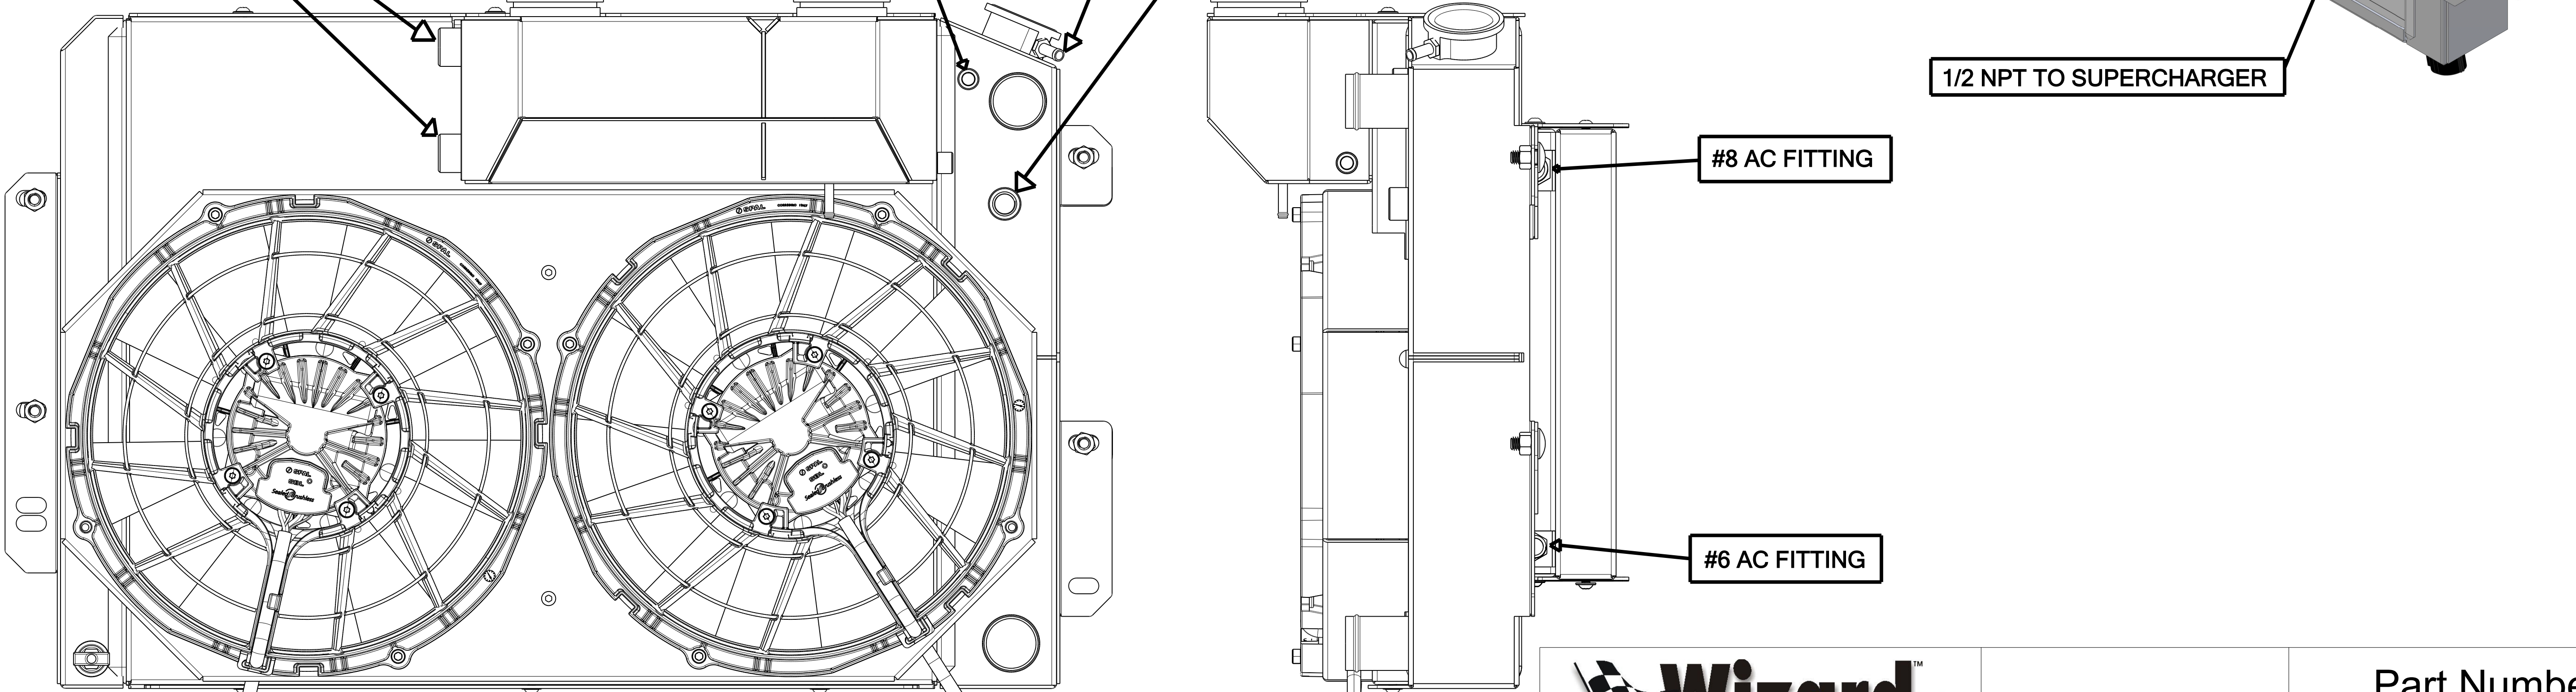

8 7 6 5 4 3 2 1

D

D

C

C

B

B

A

A

8 7 6 5 4 3 2 1

www.wizardcooling.com

Contact Us:
716-655-6760

Part Number
1-370-LTBLACINXX
Manual Transmission
Fitting Call Out Drawing