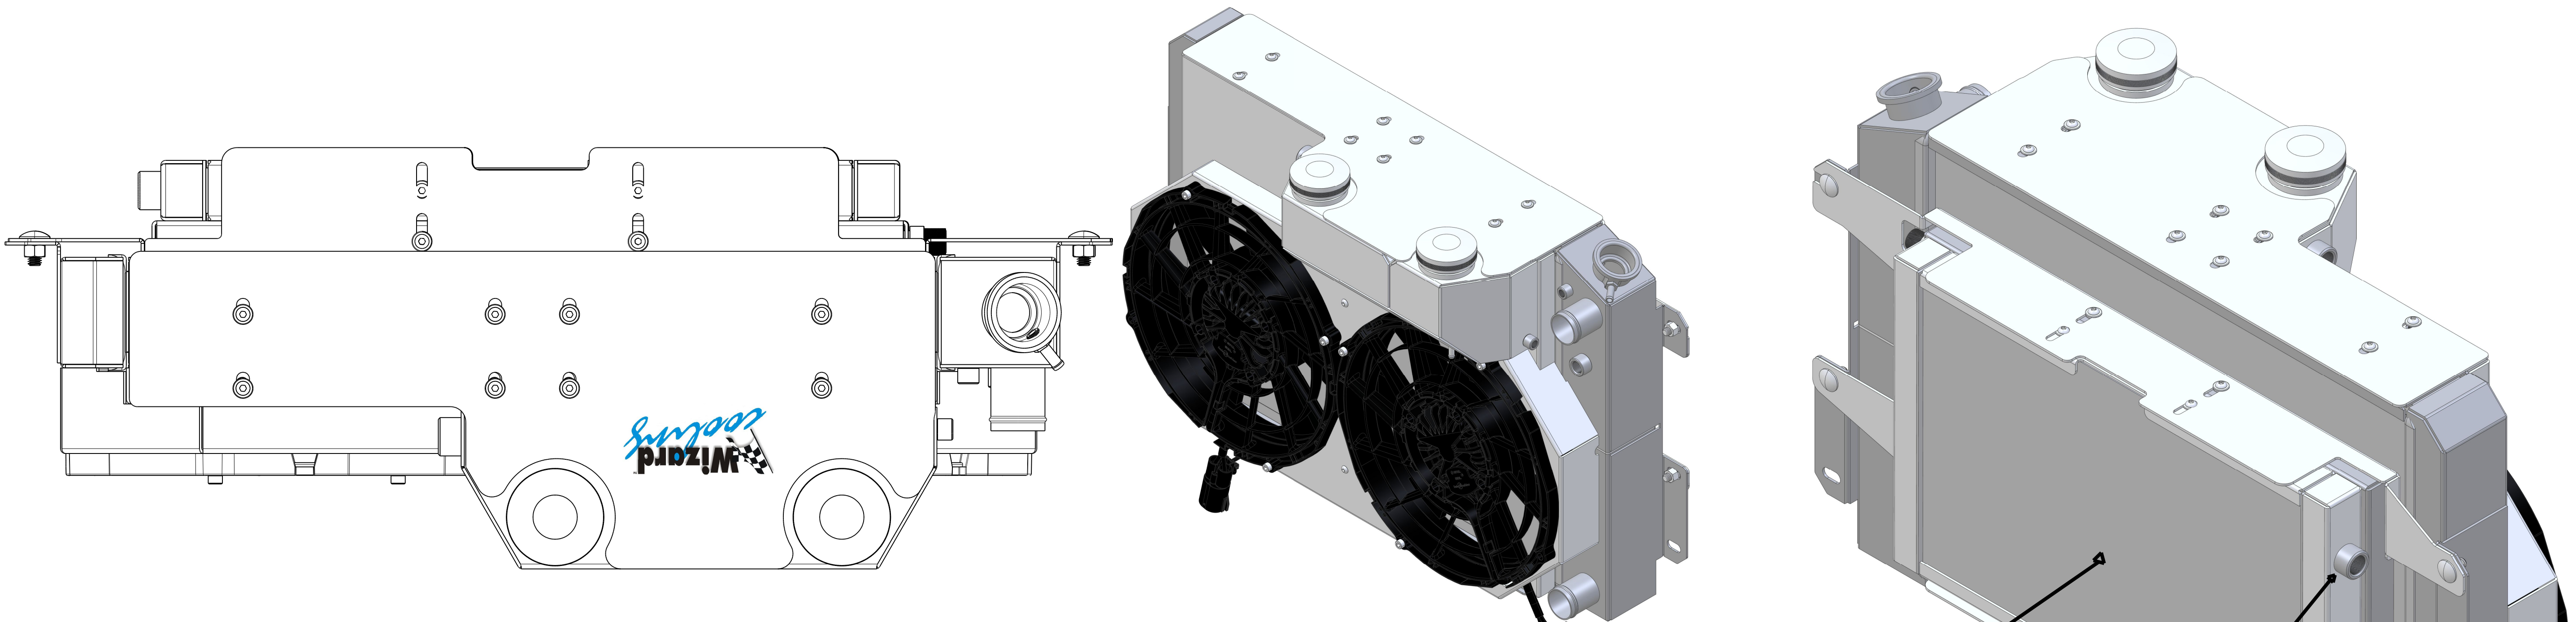

8 7 6 5 4 3 2 1

D

D

C

C

B

B

A

A

8 7 6 5 4 3 2 1

www.wizardcooling.com

Contact Us:  
716-655-6760

Part Number  
1-370-LTBLACINXX  
Manual Transmission  
Fitting Call Out Drawing