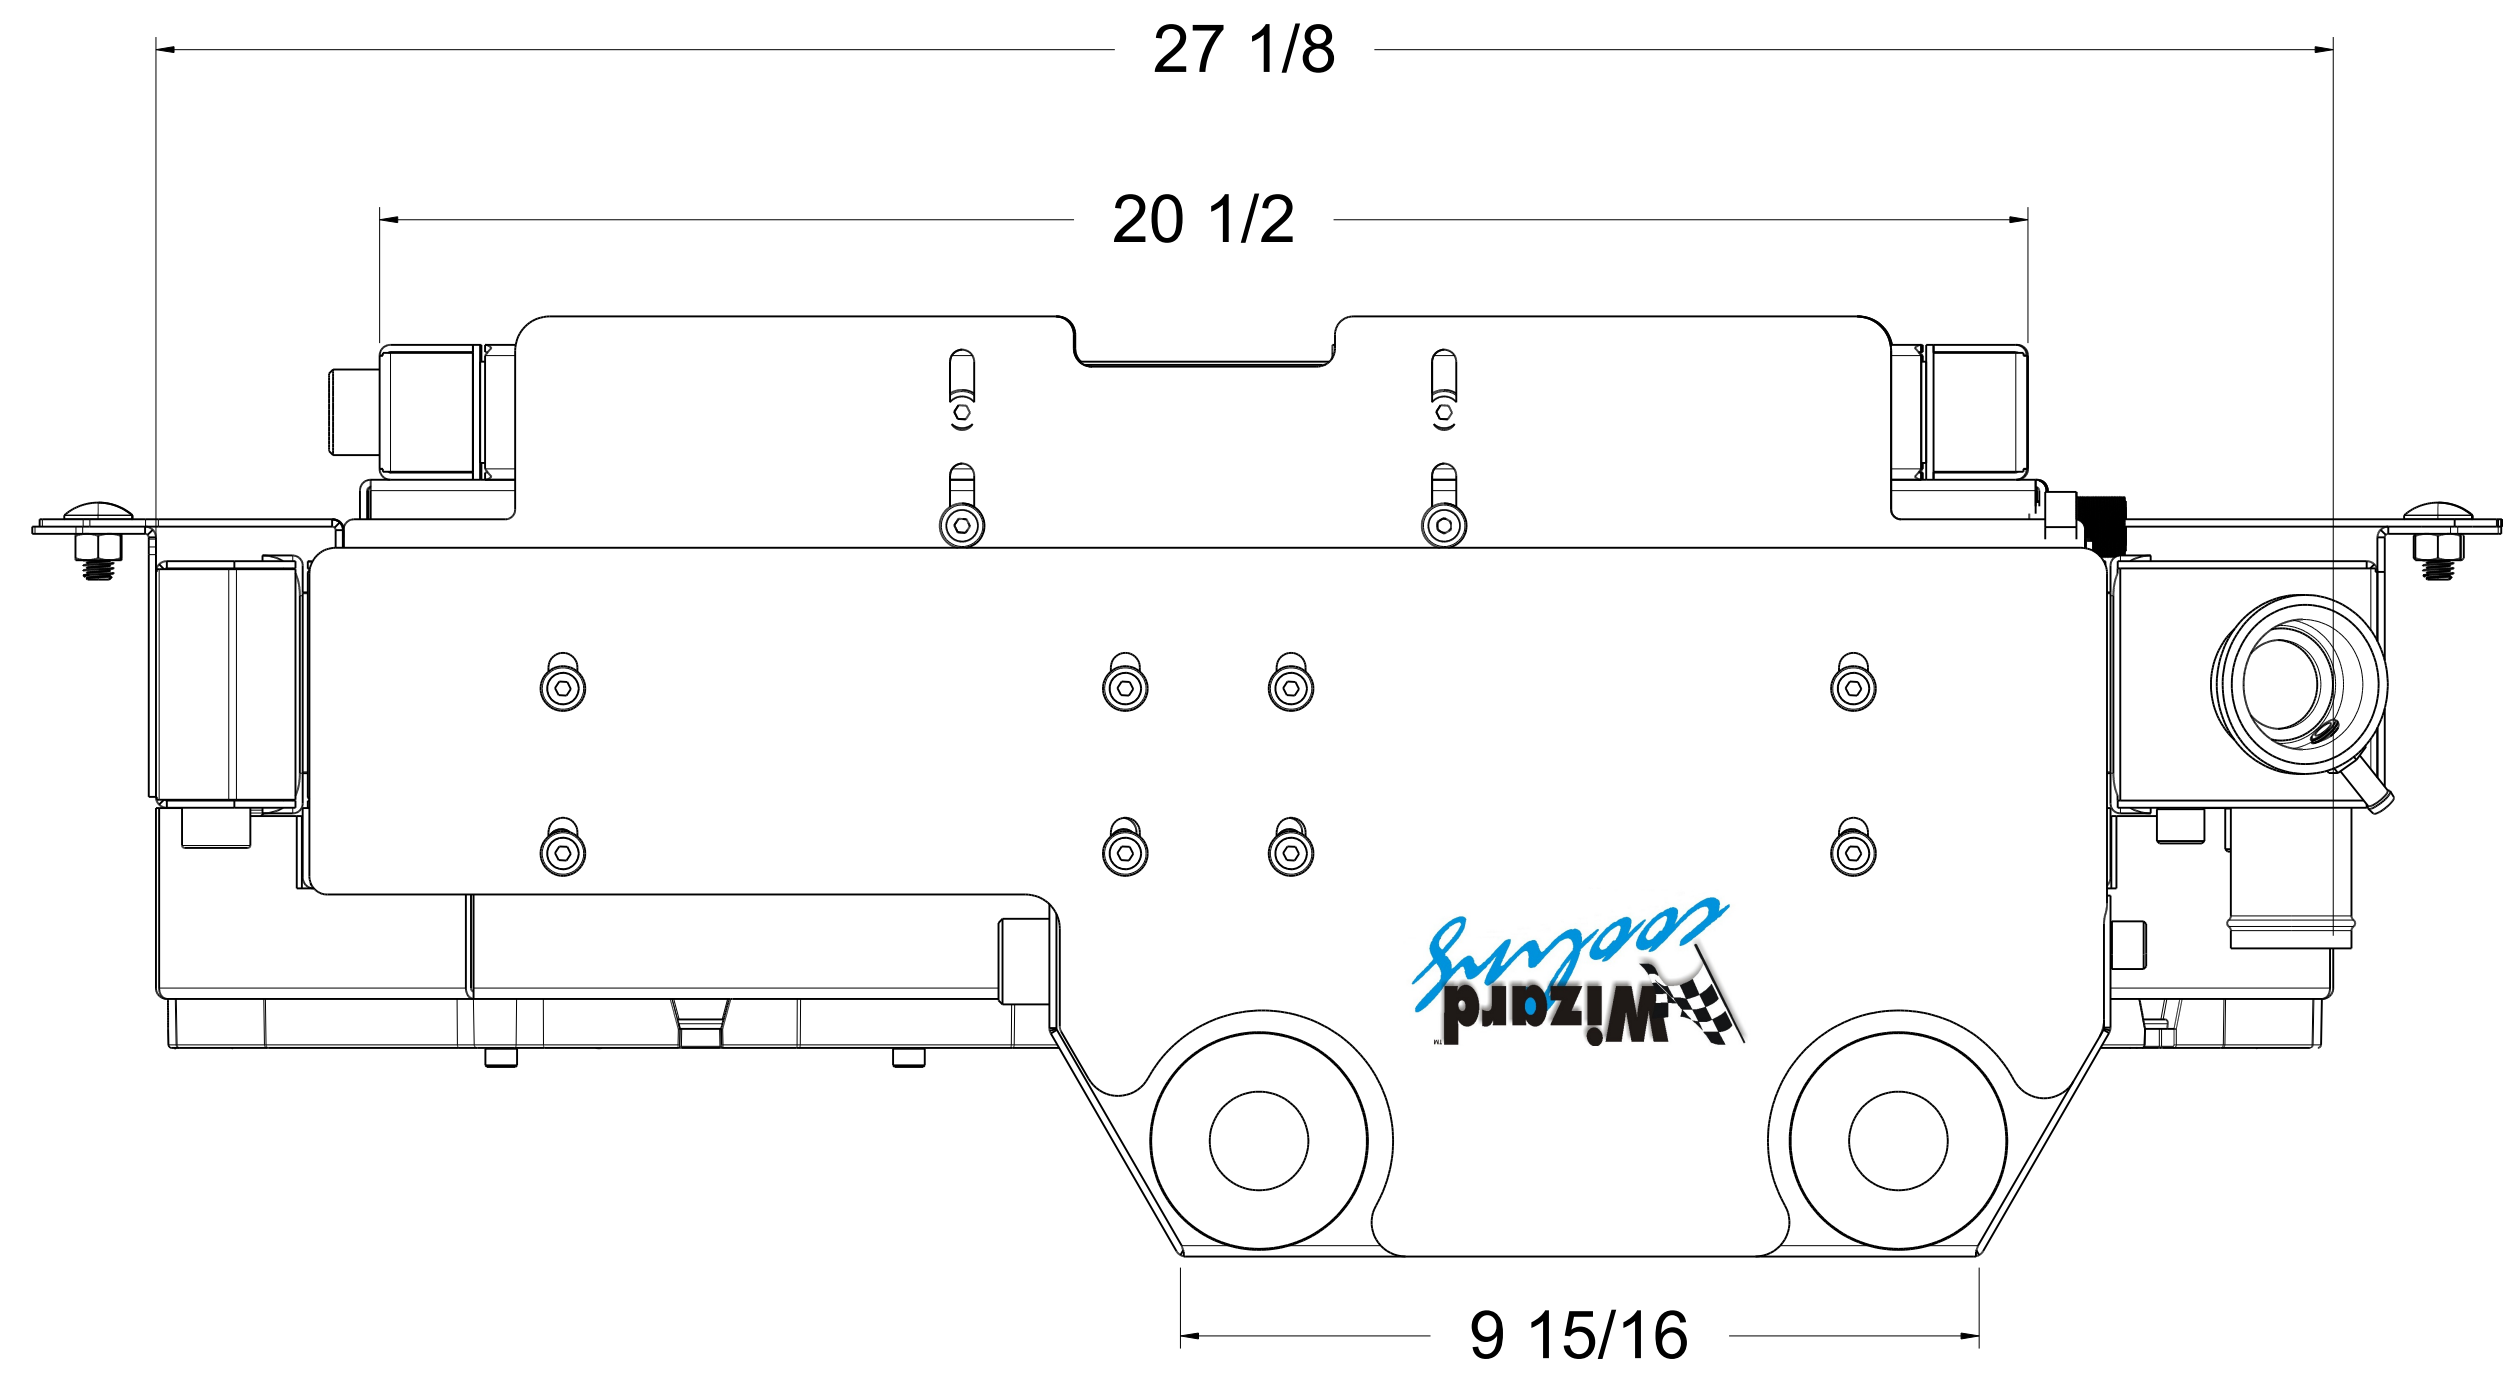

Assembly Part #	Transmission	Fan Type	Core Type
1-370-112LTBLACINXX	Automatic	12" Brushless	Standard (2 Rows of 1" Tubes)
1-370-212LTBLACINXX	Automatic	12" Brushless	Upgraded (2 Rows of 1.25" Tubes)

Wizard
cooling
Custom Aluminum Radiators
www.wizardcooling.com

Contact Us:
716-655-6760

Part Number
1-370-LTBLACINXX
Automatic Transmission