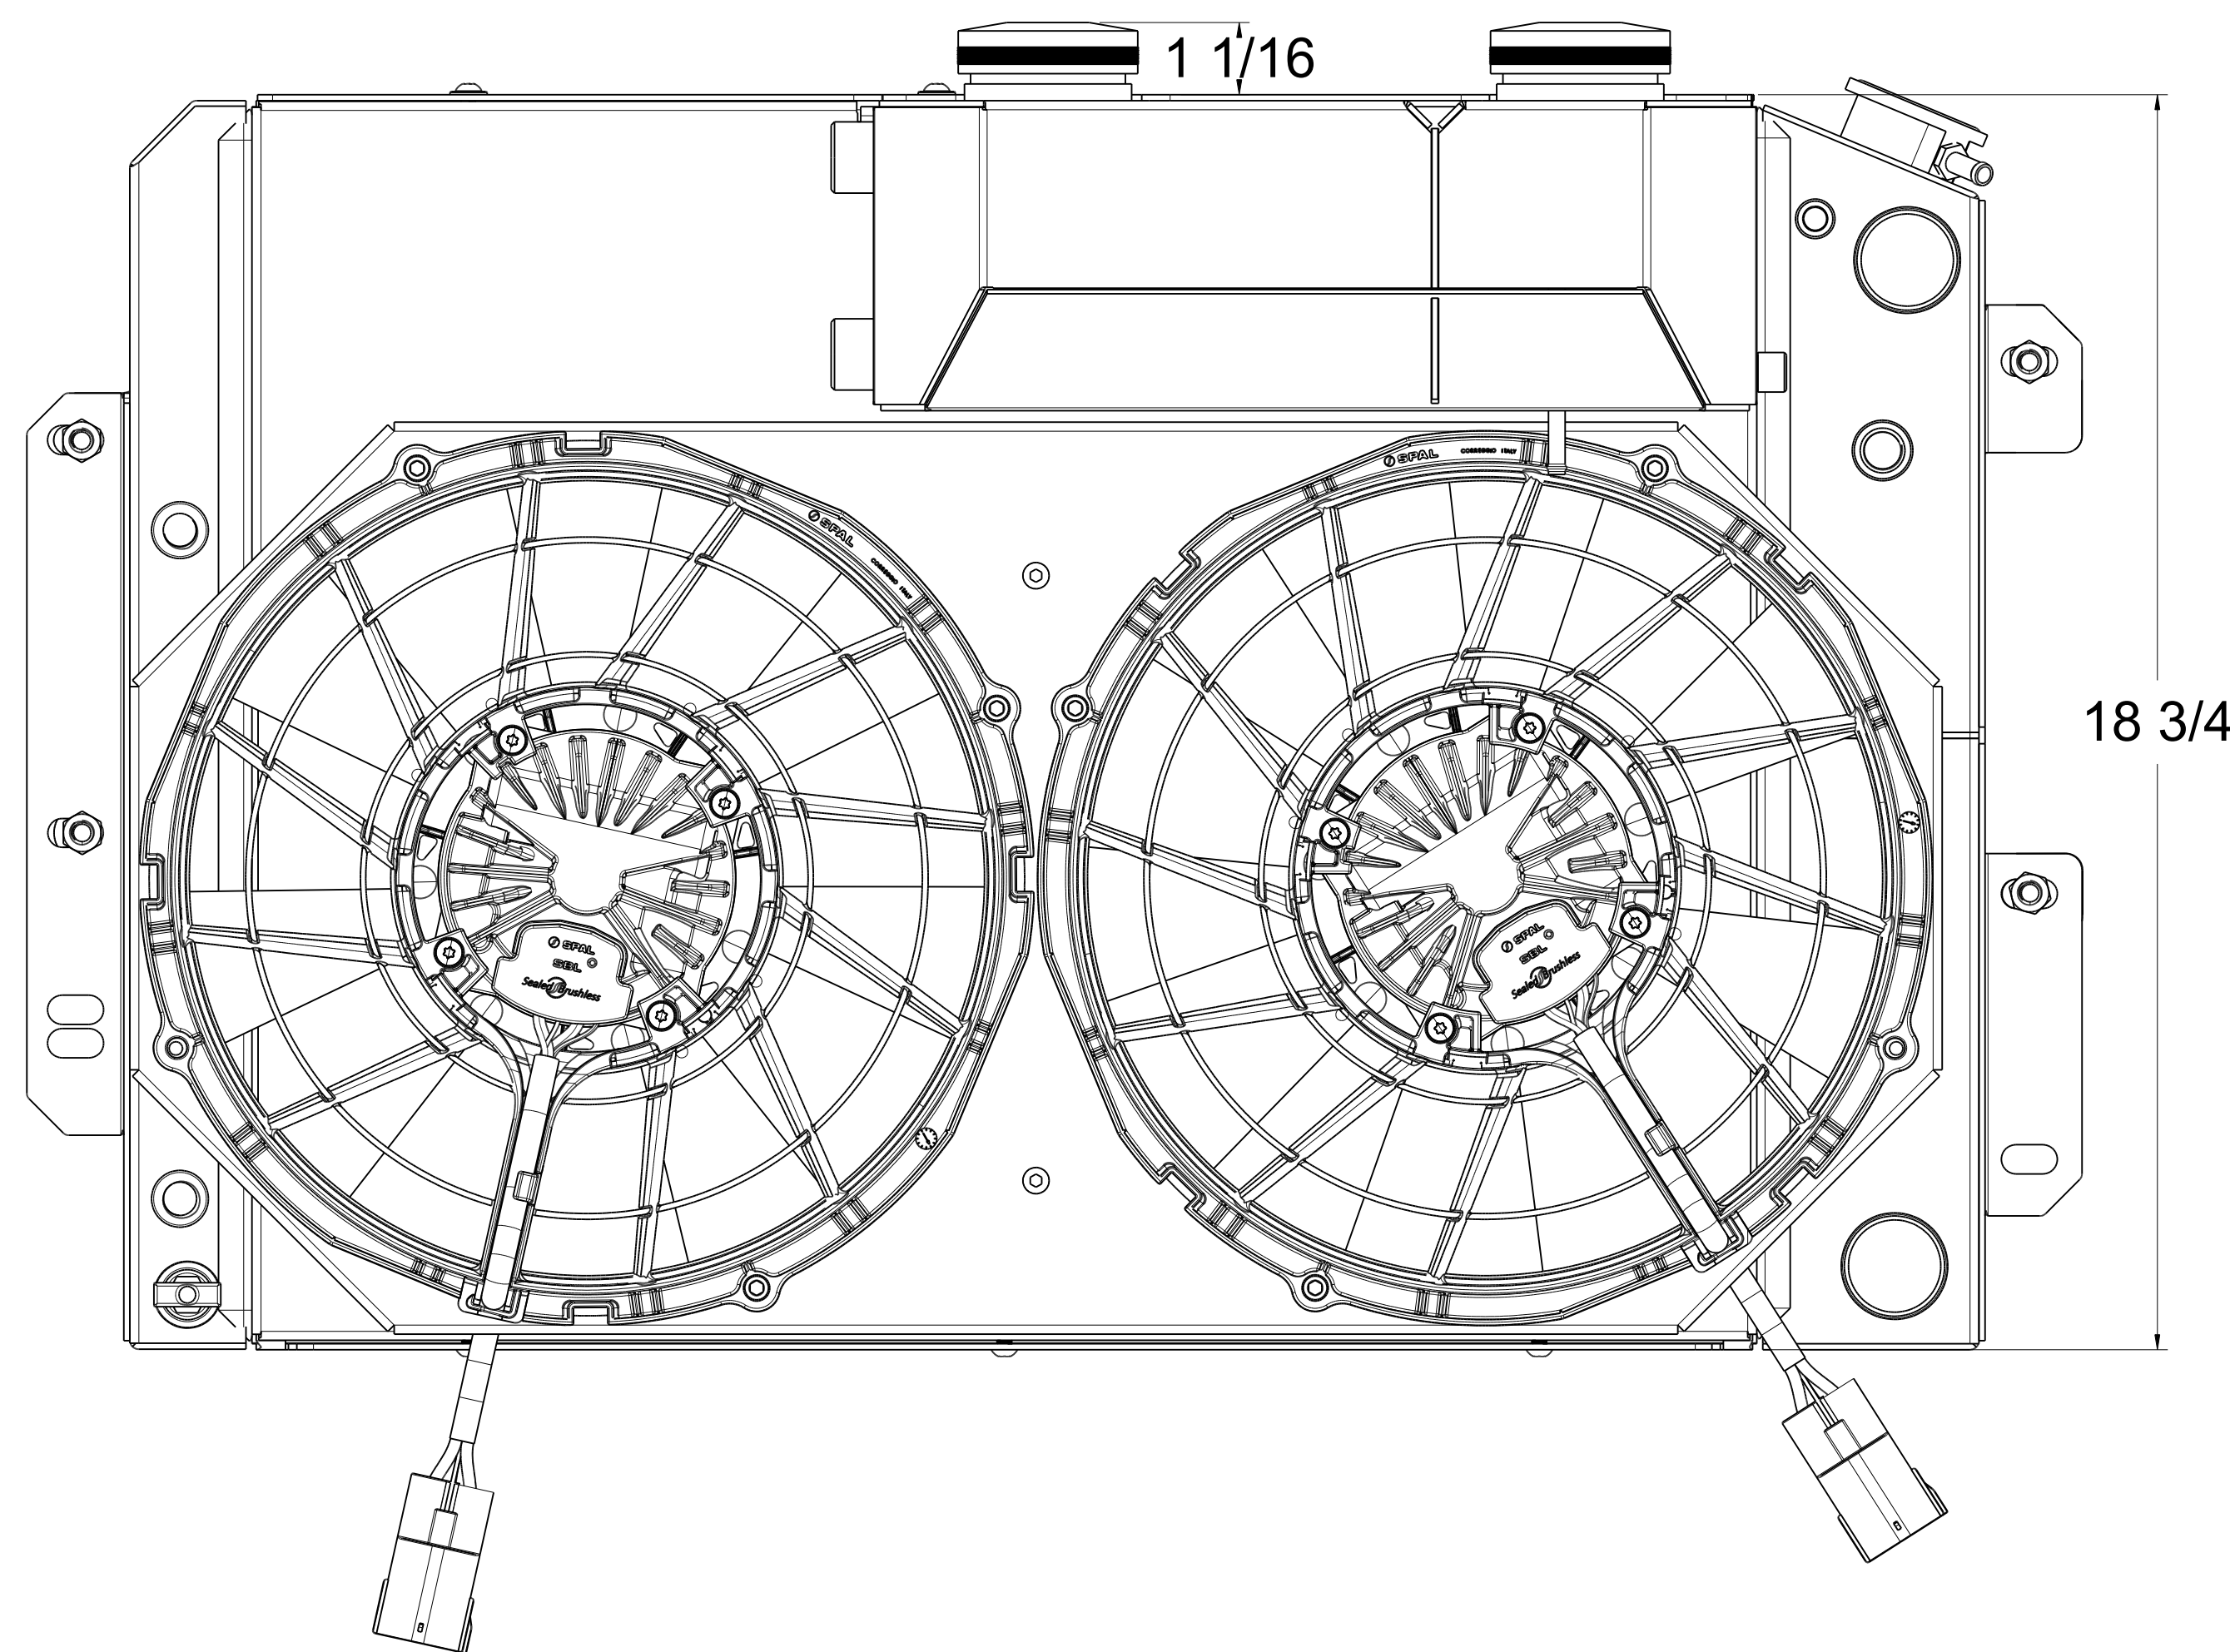

Assembly Part #	Transmission	Fan Type	Core Type
1-370-112LTBLACINXX	Automatic	12" Brushless	Standard (2 Rows of 1" Tubes)
1-370-212LTBLACINXX	Automatic	12" Brushless	Upgraded (2 Rows of 1.25" Tubes)

Wizard
cooling
Custom Aluminum Radiators
www.wizardcooling.com

Contact Us:
716-655-6760

Part Number
1-370-LTBLACINXX
Automatic Transmission