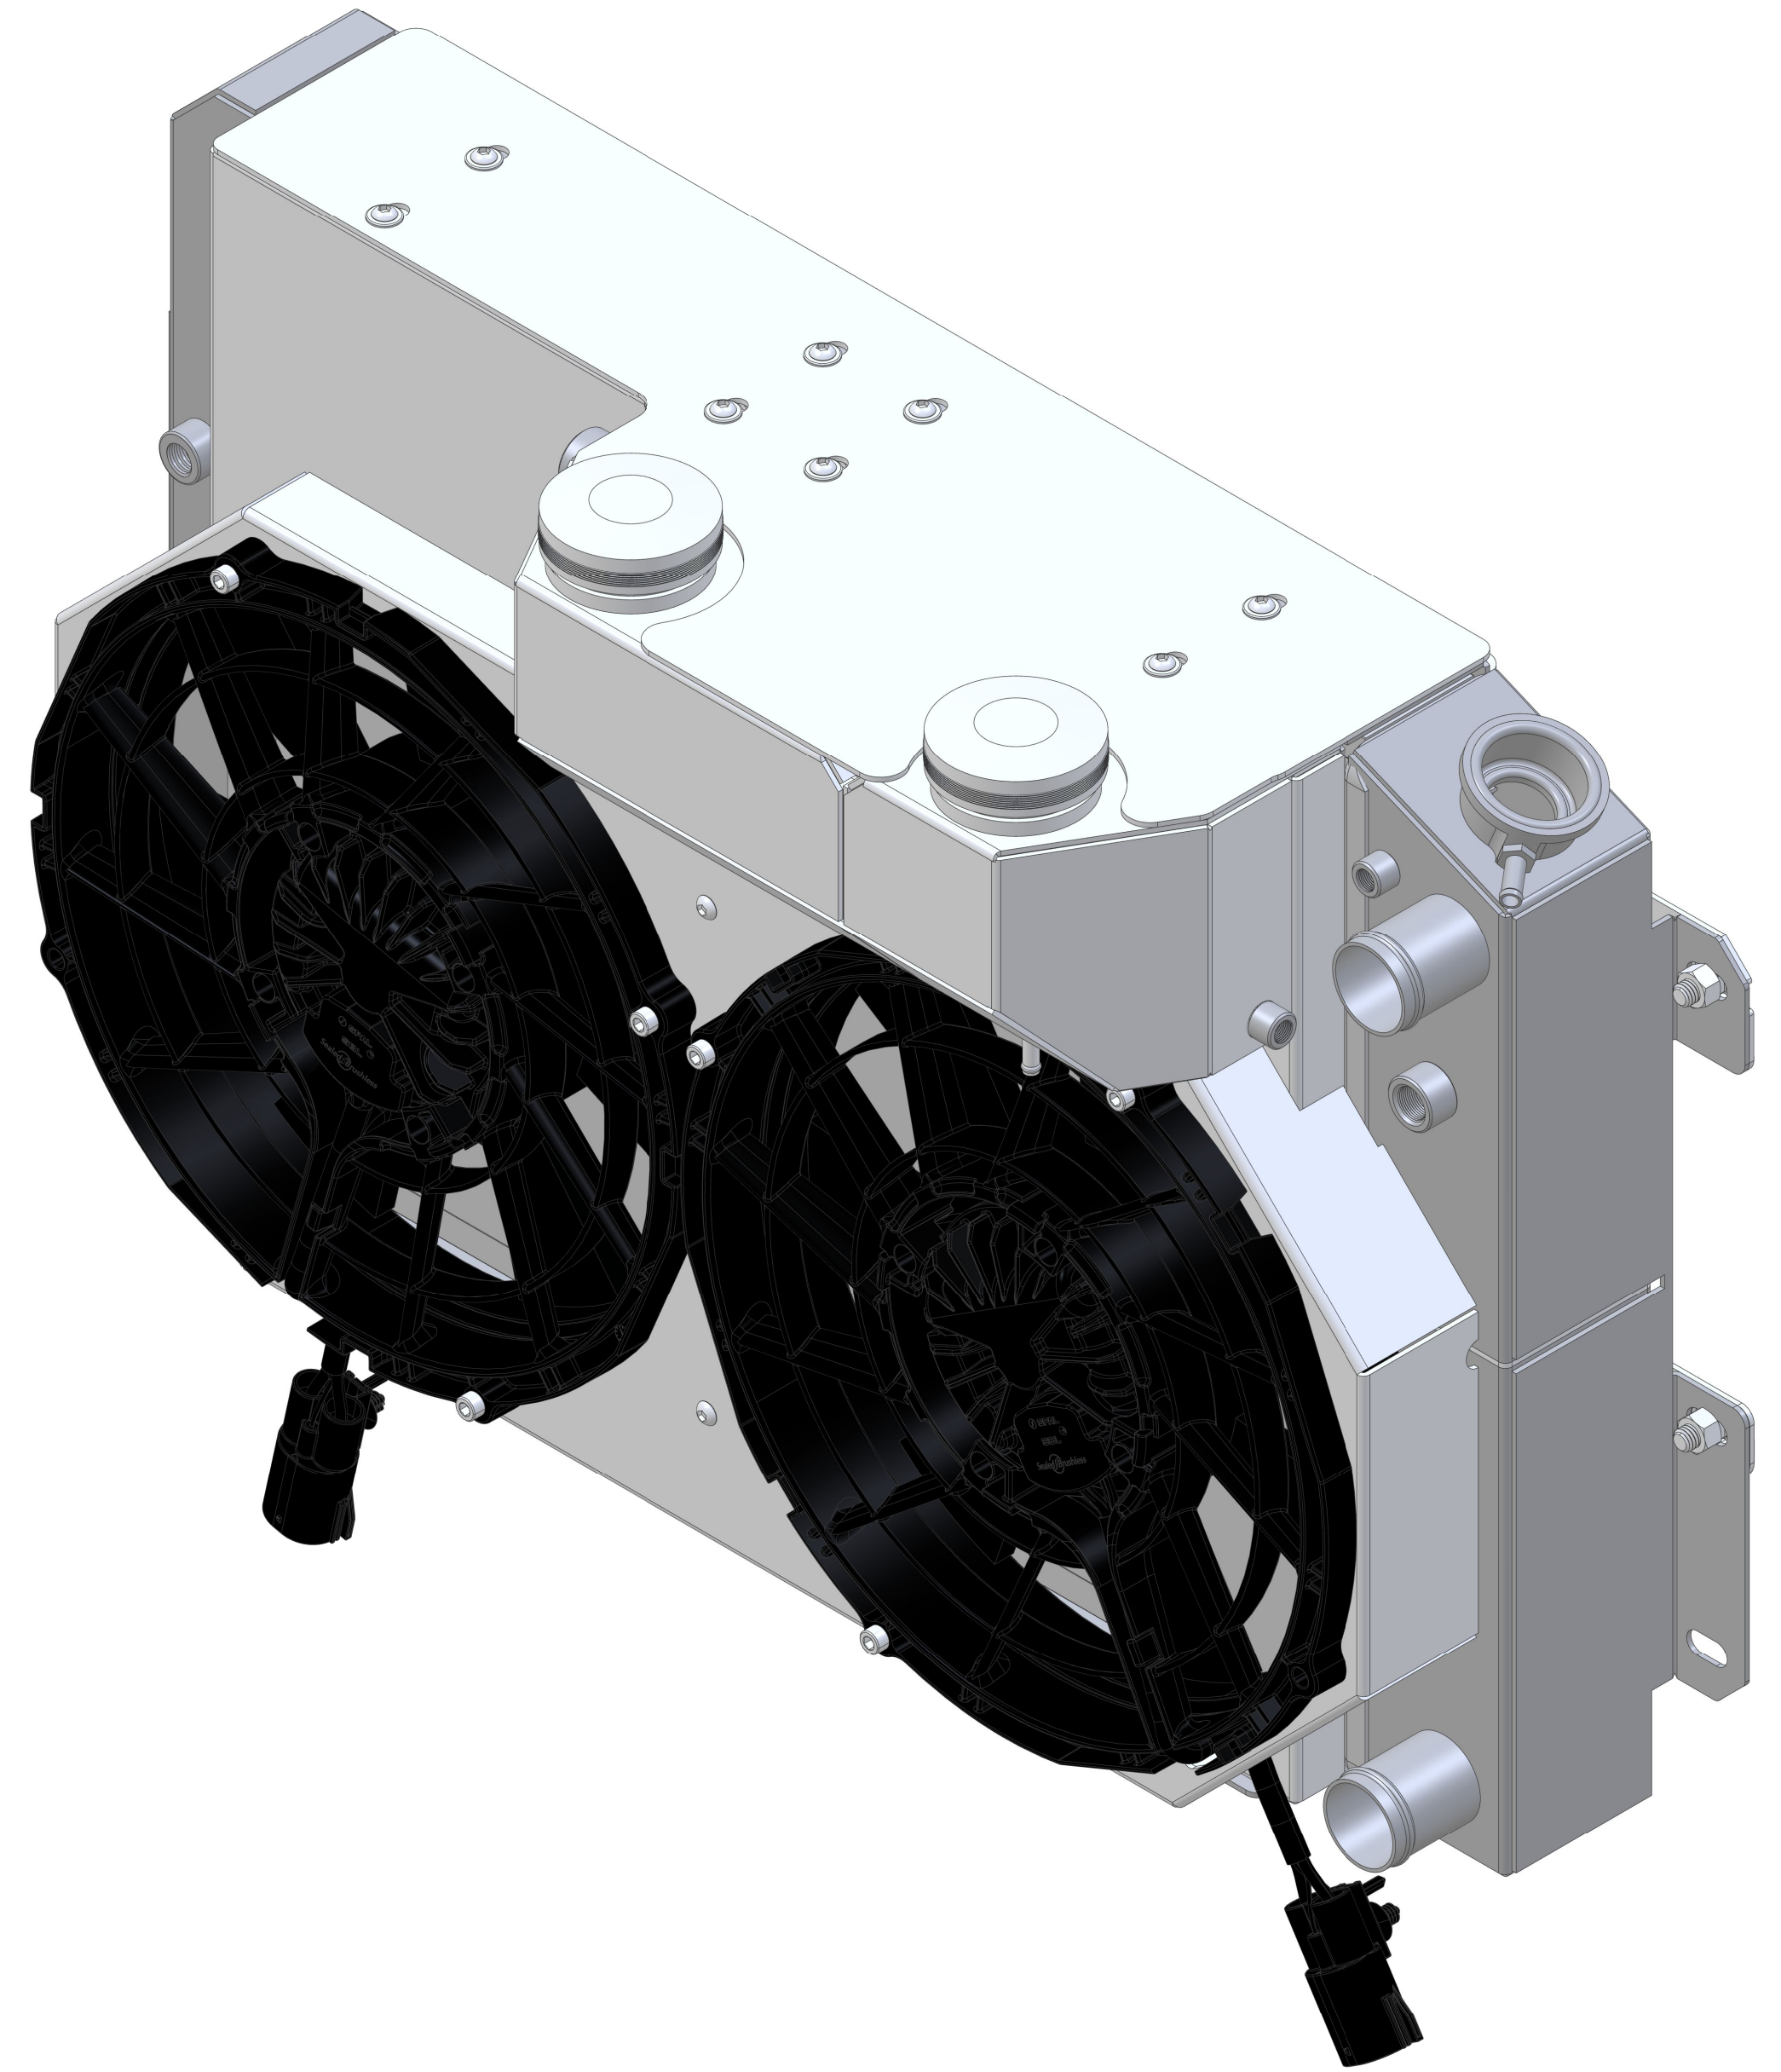

Assembly Part #	Transmission	Fan Type	Core Type
1-370-112LTBLACINXX	Automatic	12" Brushless	Standard (2 Rows of 1" Tubes)
1-370-212LTBLACINXX	Automatic	12" Brushless	Upgraded (2 Rows of 1.25" Tubes)

Wizard
cooling
Custom Aluminum Radiators
www.wizardcooling.com

Contact Us:
716-655-6760

Part Number
1-370-LTBLACINXX
Automatic Transmission