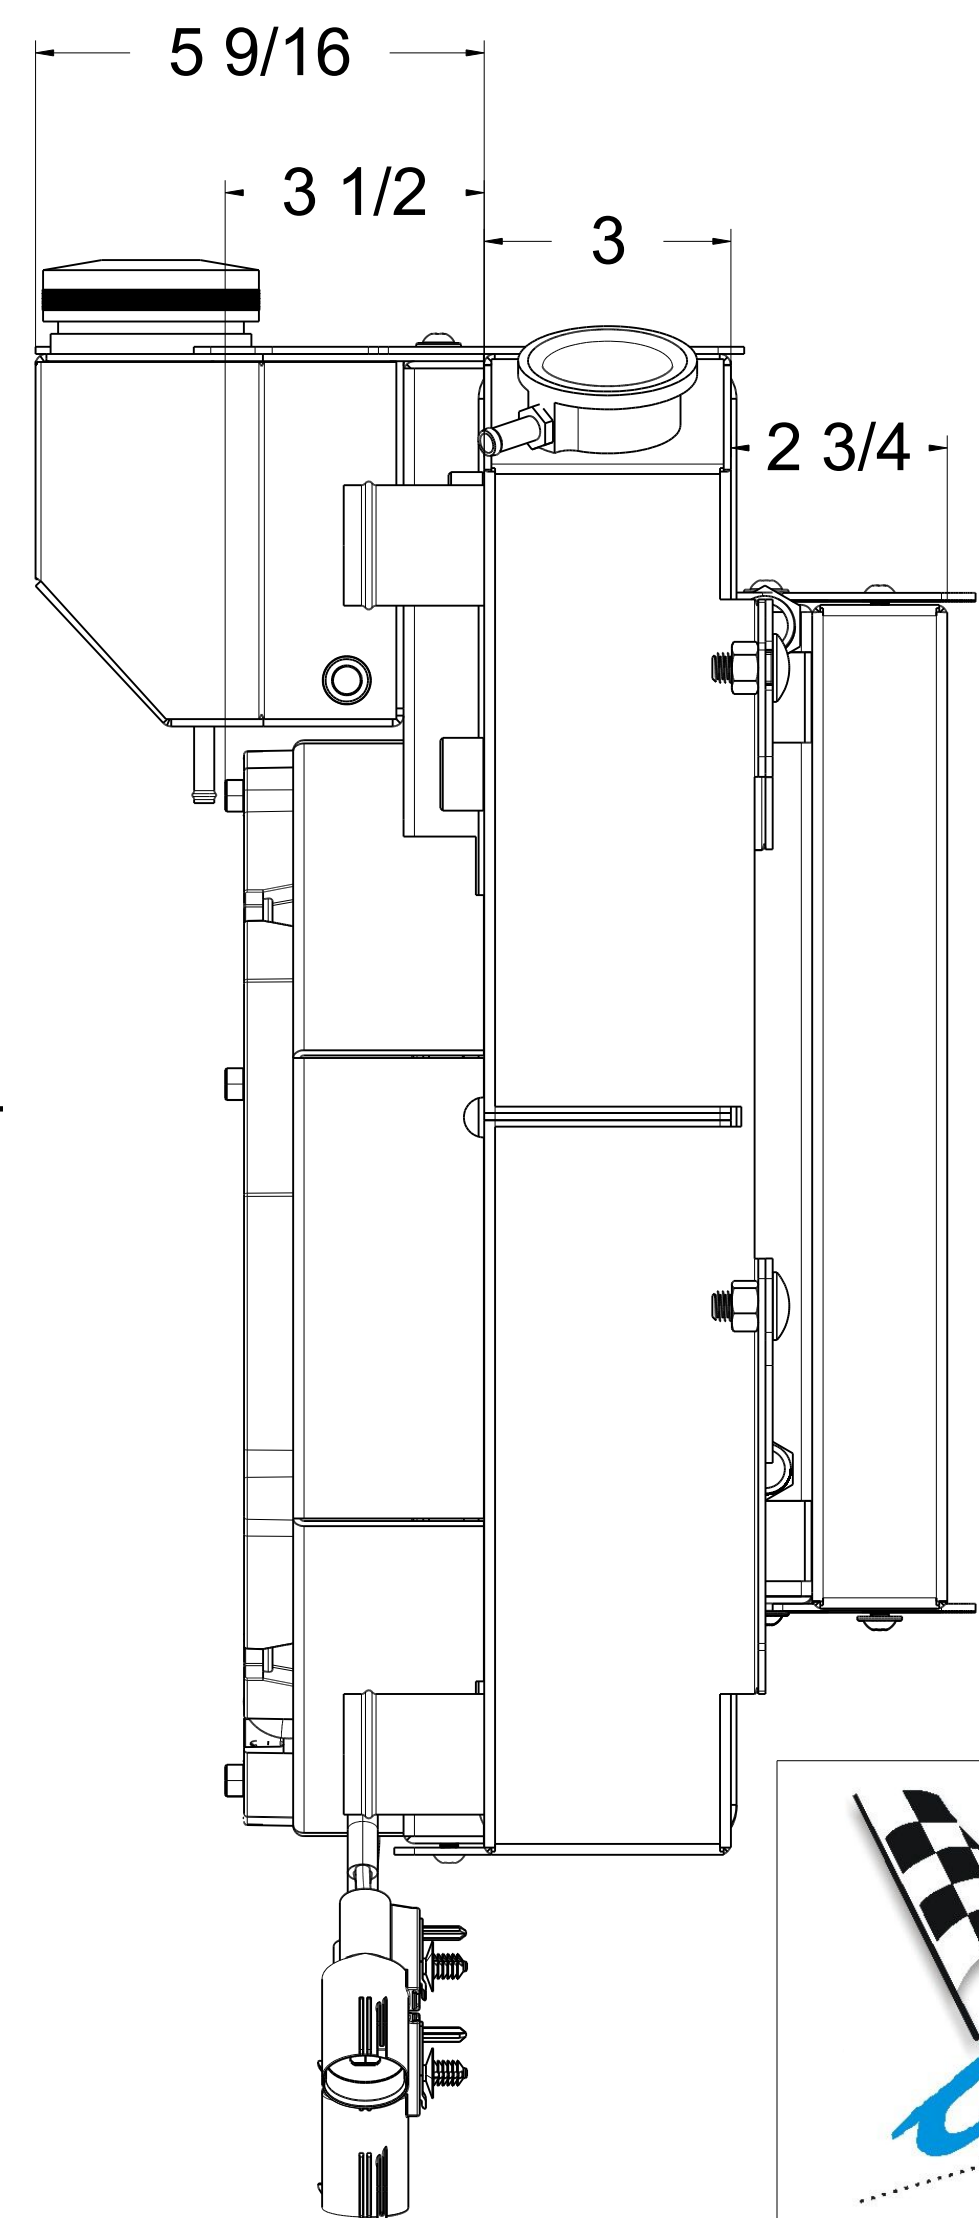

Assembly Part #	Transmission	Fan Type	Core Type
1-370-112LTBLACINXX	Automatic	12" Brushless	Standard (2 Rows of 1" Tubes)
1-370-212LTBLACINXX	Automatic	12" Brushless	Upgraded (2 Rows of 1.25" Tubes)

Wizard
cooling
Custom Aluminum Radiators
www.wizardcooling.com

Contact Us:
716-655-6760

Part Number
1-370-LTBLACINXX
Automatic Transmission