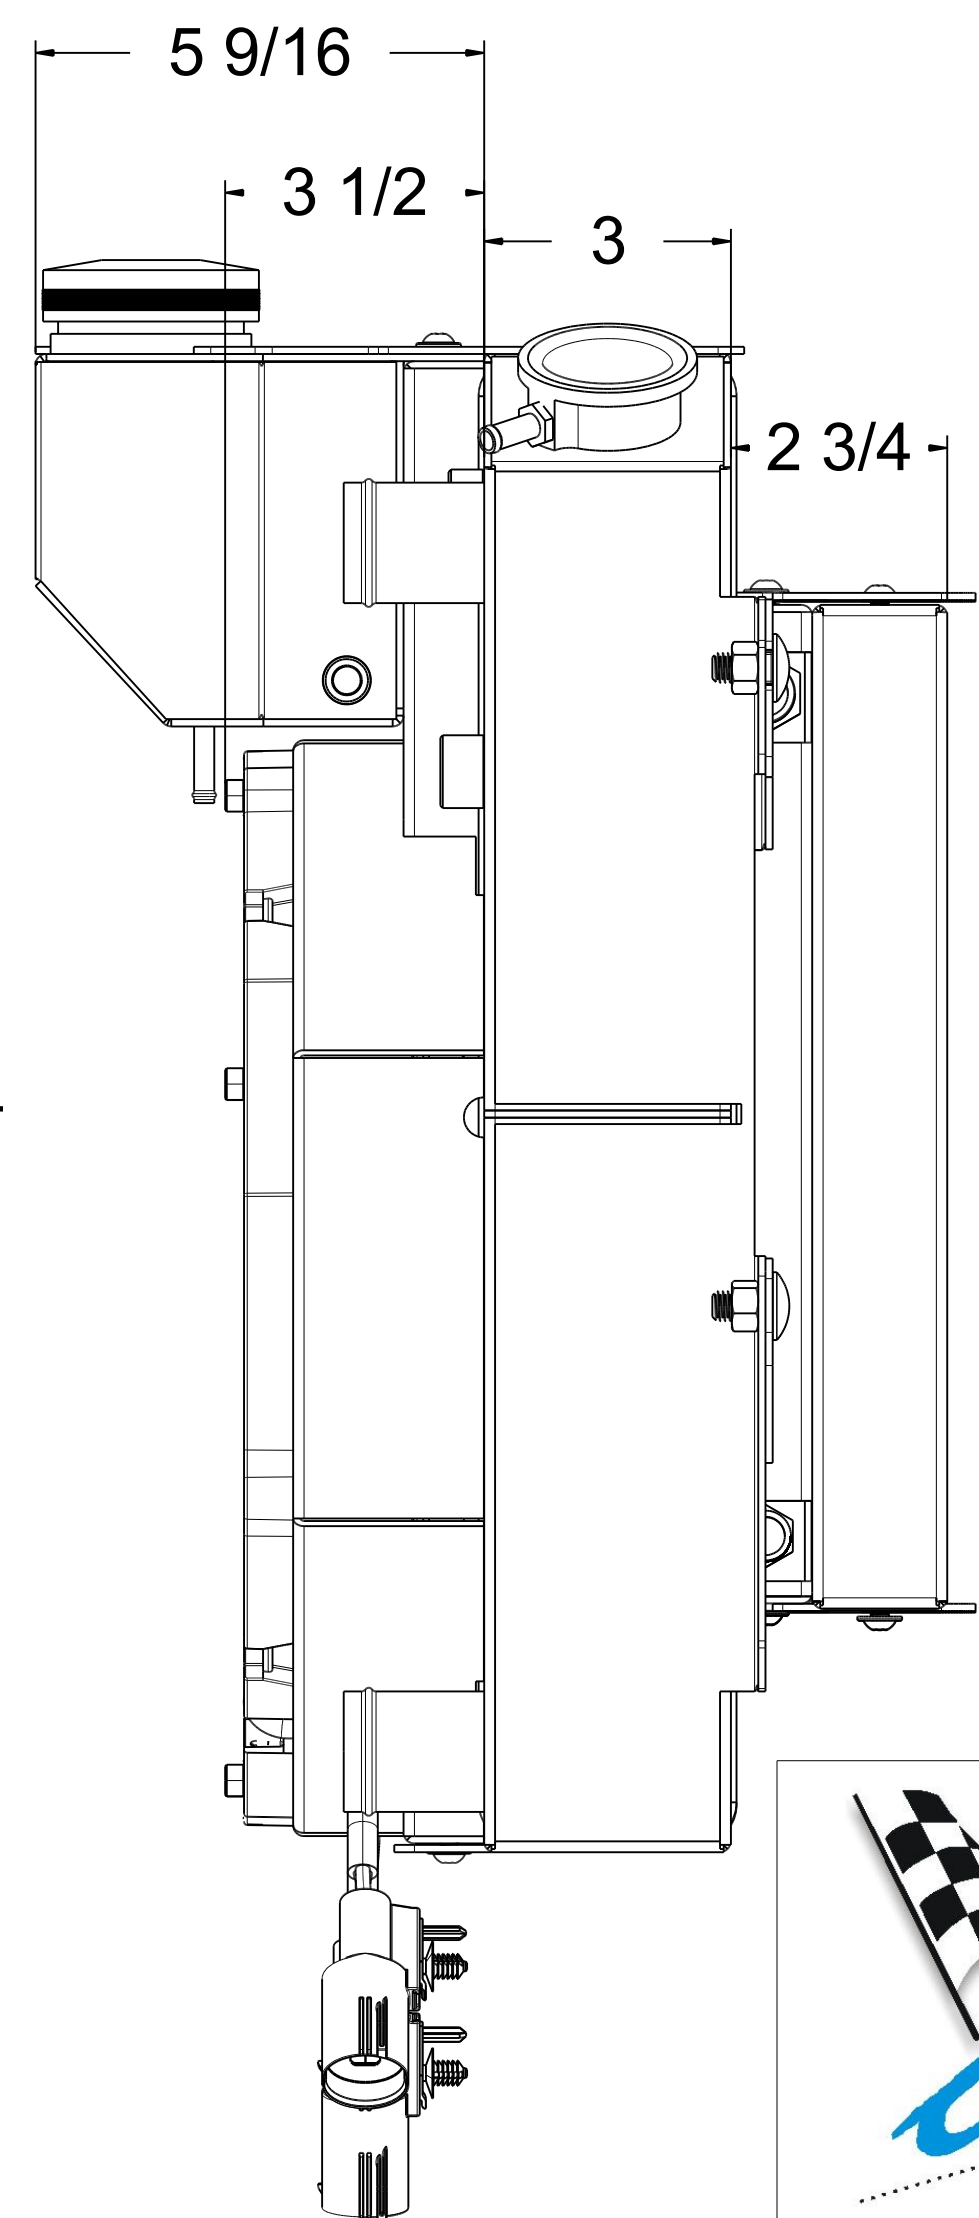

Assembly Part #	Transmission	Fan Type	Core Type
1-370-102LTBLACINXX	Manual	12" Brushless	Standard (2 Rows of 1" Tubes)
1-370-202LTBLACINXX	Manual	12" Brushless	Upgraded (2 Rows of 1.25" Tubes)

Wizard
cooling
Custom Aluminum Radiators
www.wizardcooling.com

Contact Us:
716-655-6760

Part Number
1-370-LTBLACINXX
Manual Transmission