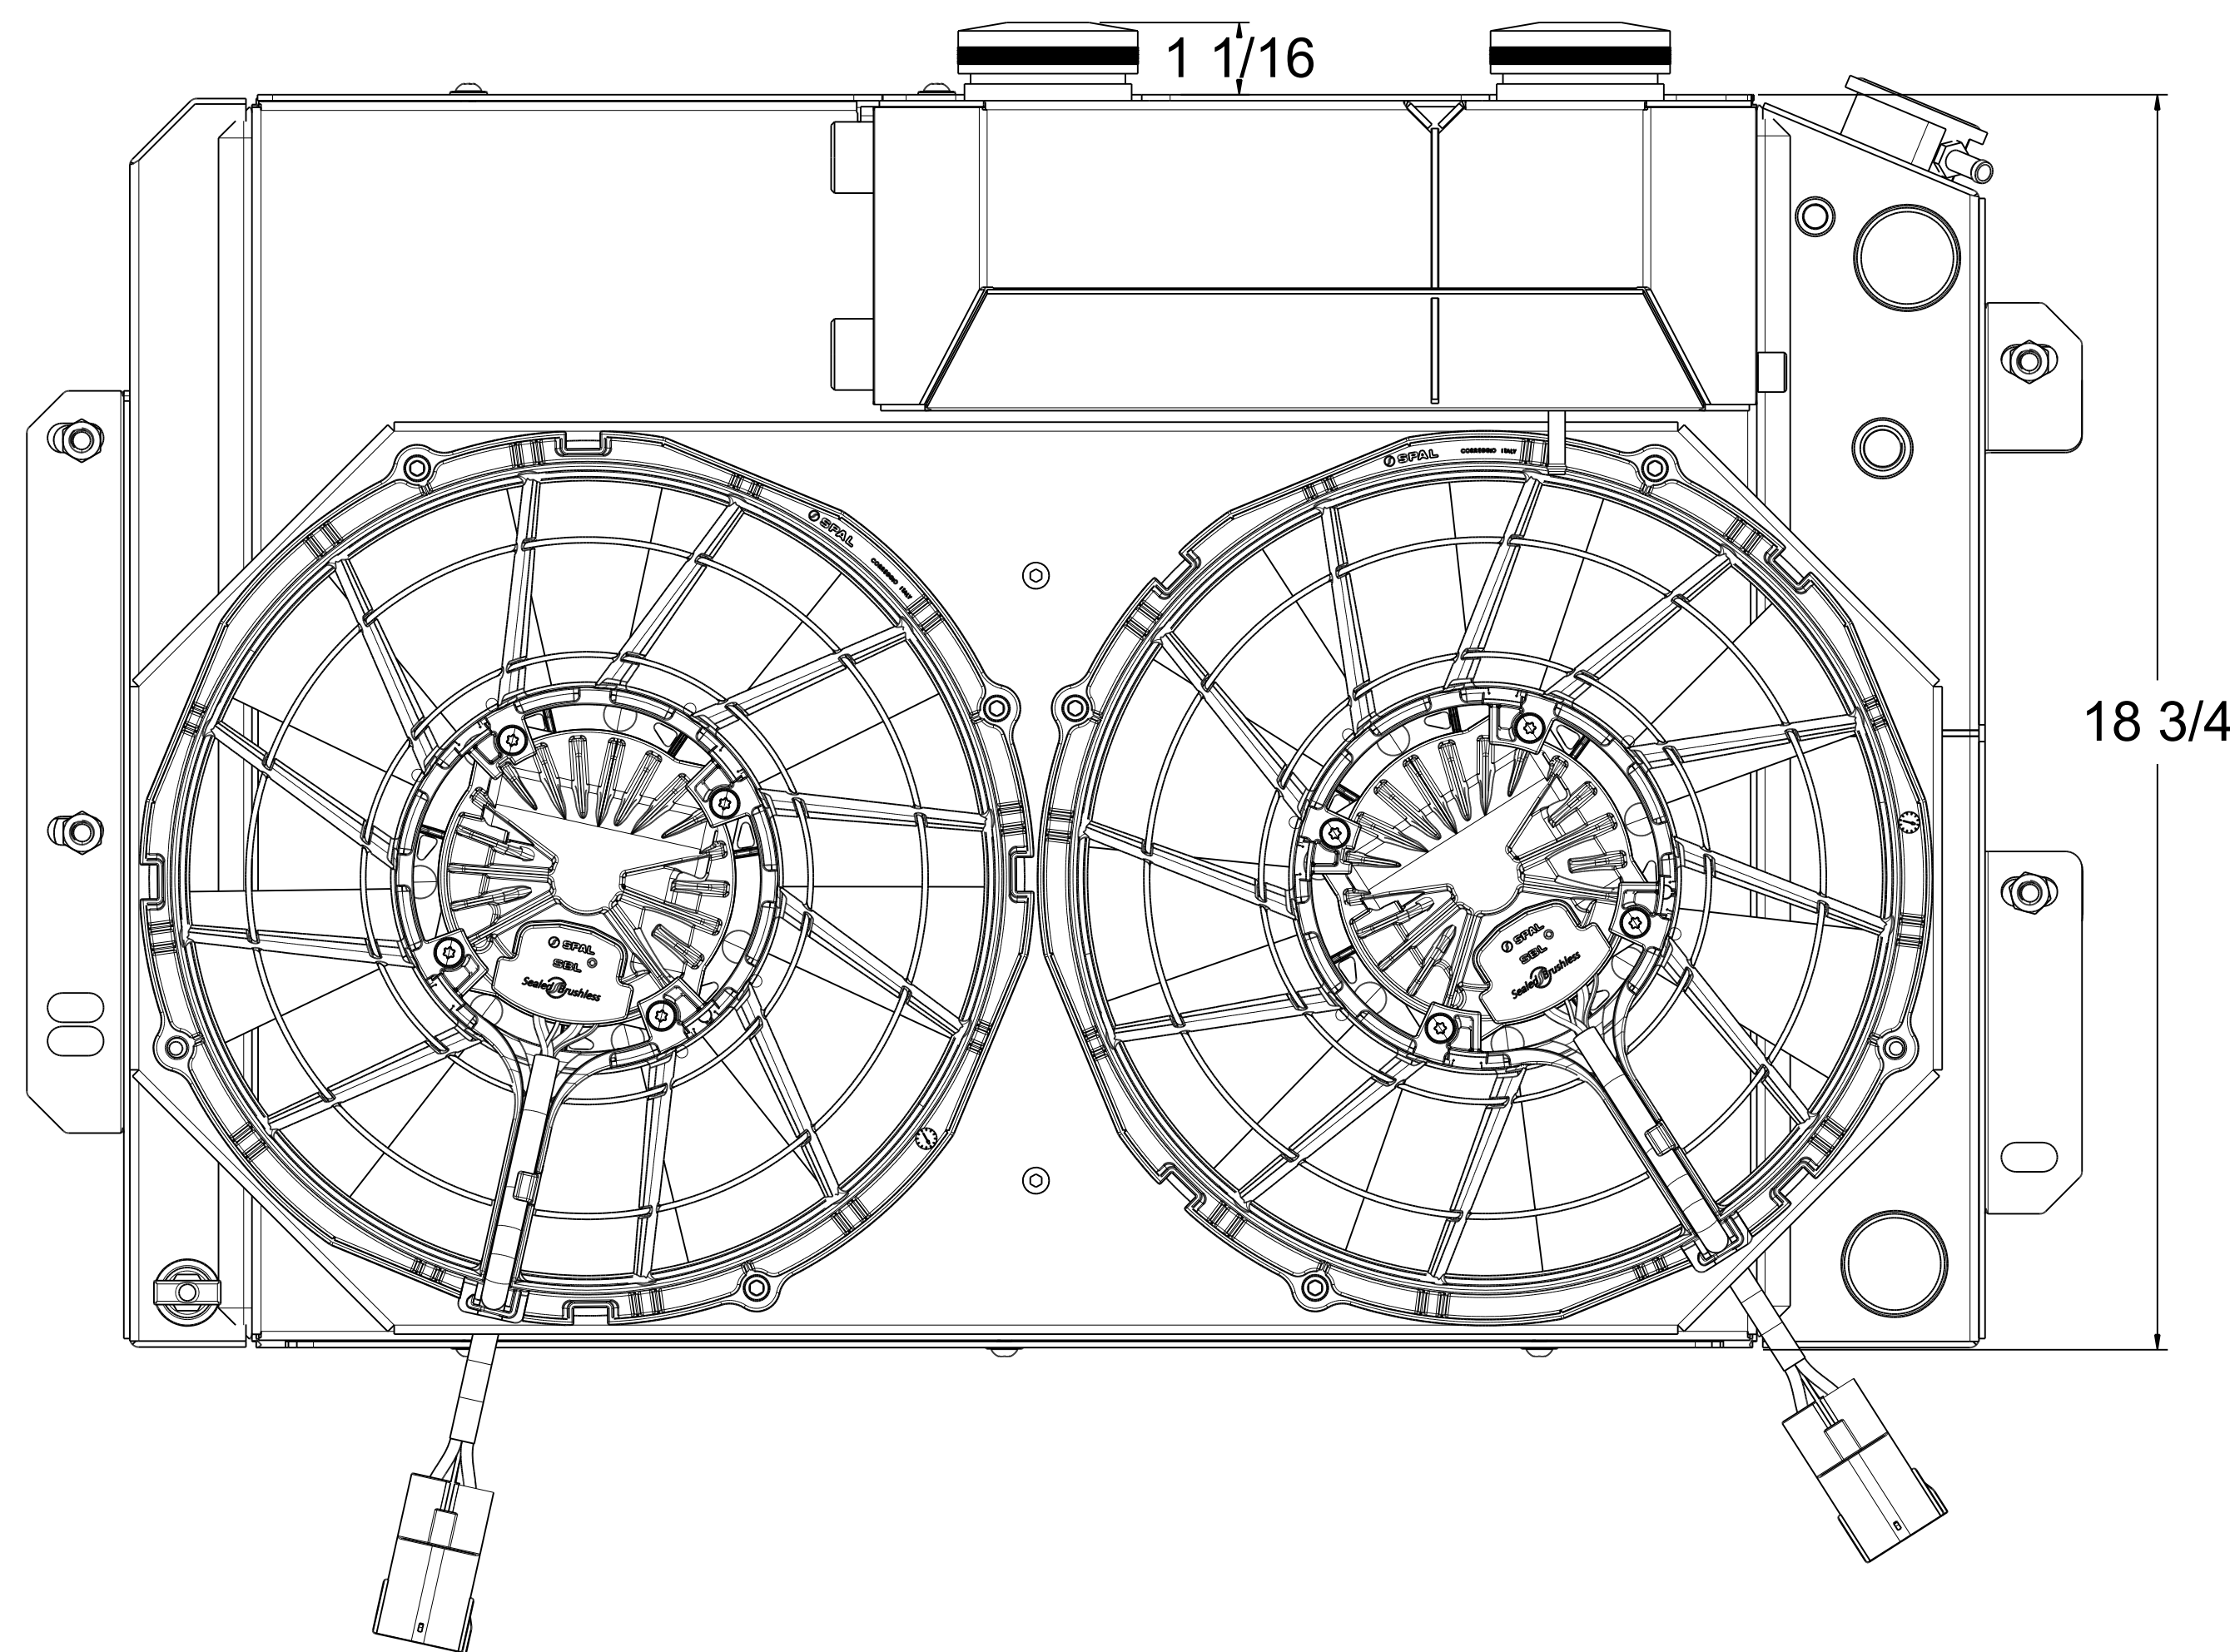

Assembly Part #	Transmission	Fan Type	Core Type
1-370-102LTBLACINXX	Manual	12" Brushless	Standard (2 Rows of 1" Tubes)
1-370-202LTBLACINXX	Manual	12" Brushless	Upgraded (2 Rows of 1.25" Tubes)

Wizard
cooling
Custom Aluminum Radiators
www.wizardcooling.com

Contact Us:
716-655-6760

Part Number
1-370-LTBLACINXX
Manual Transmission