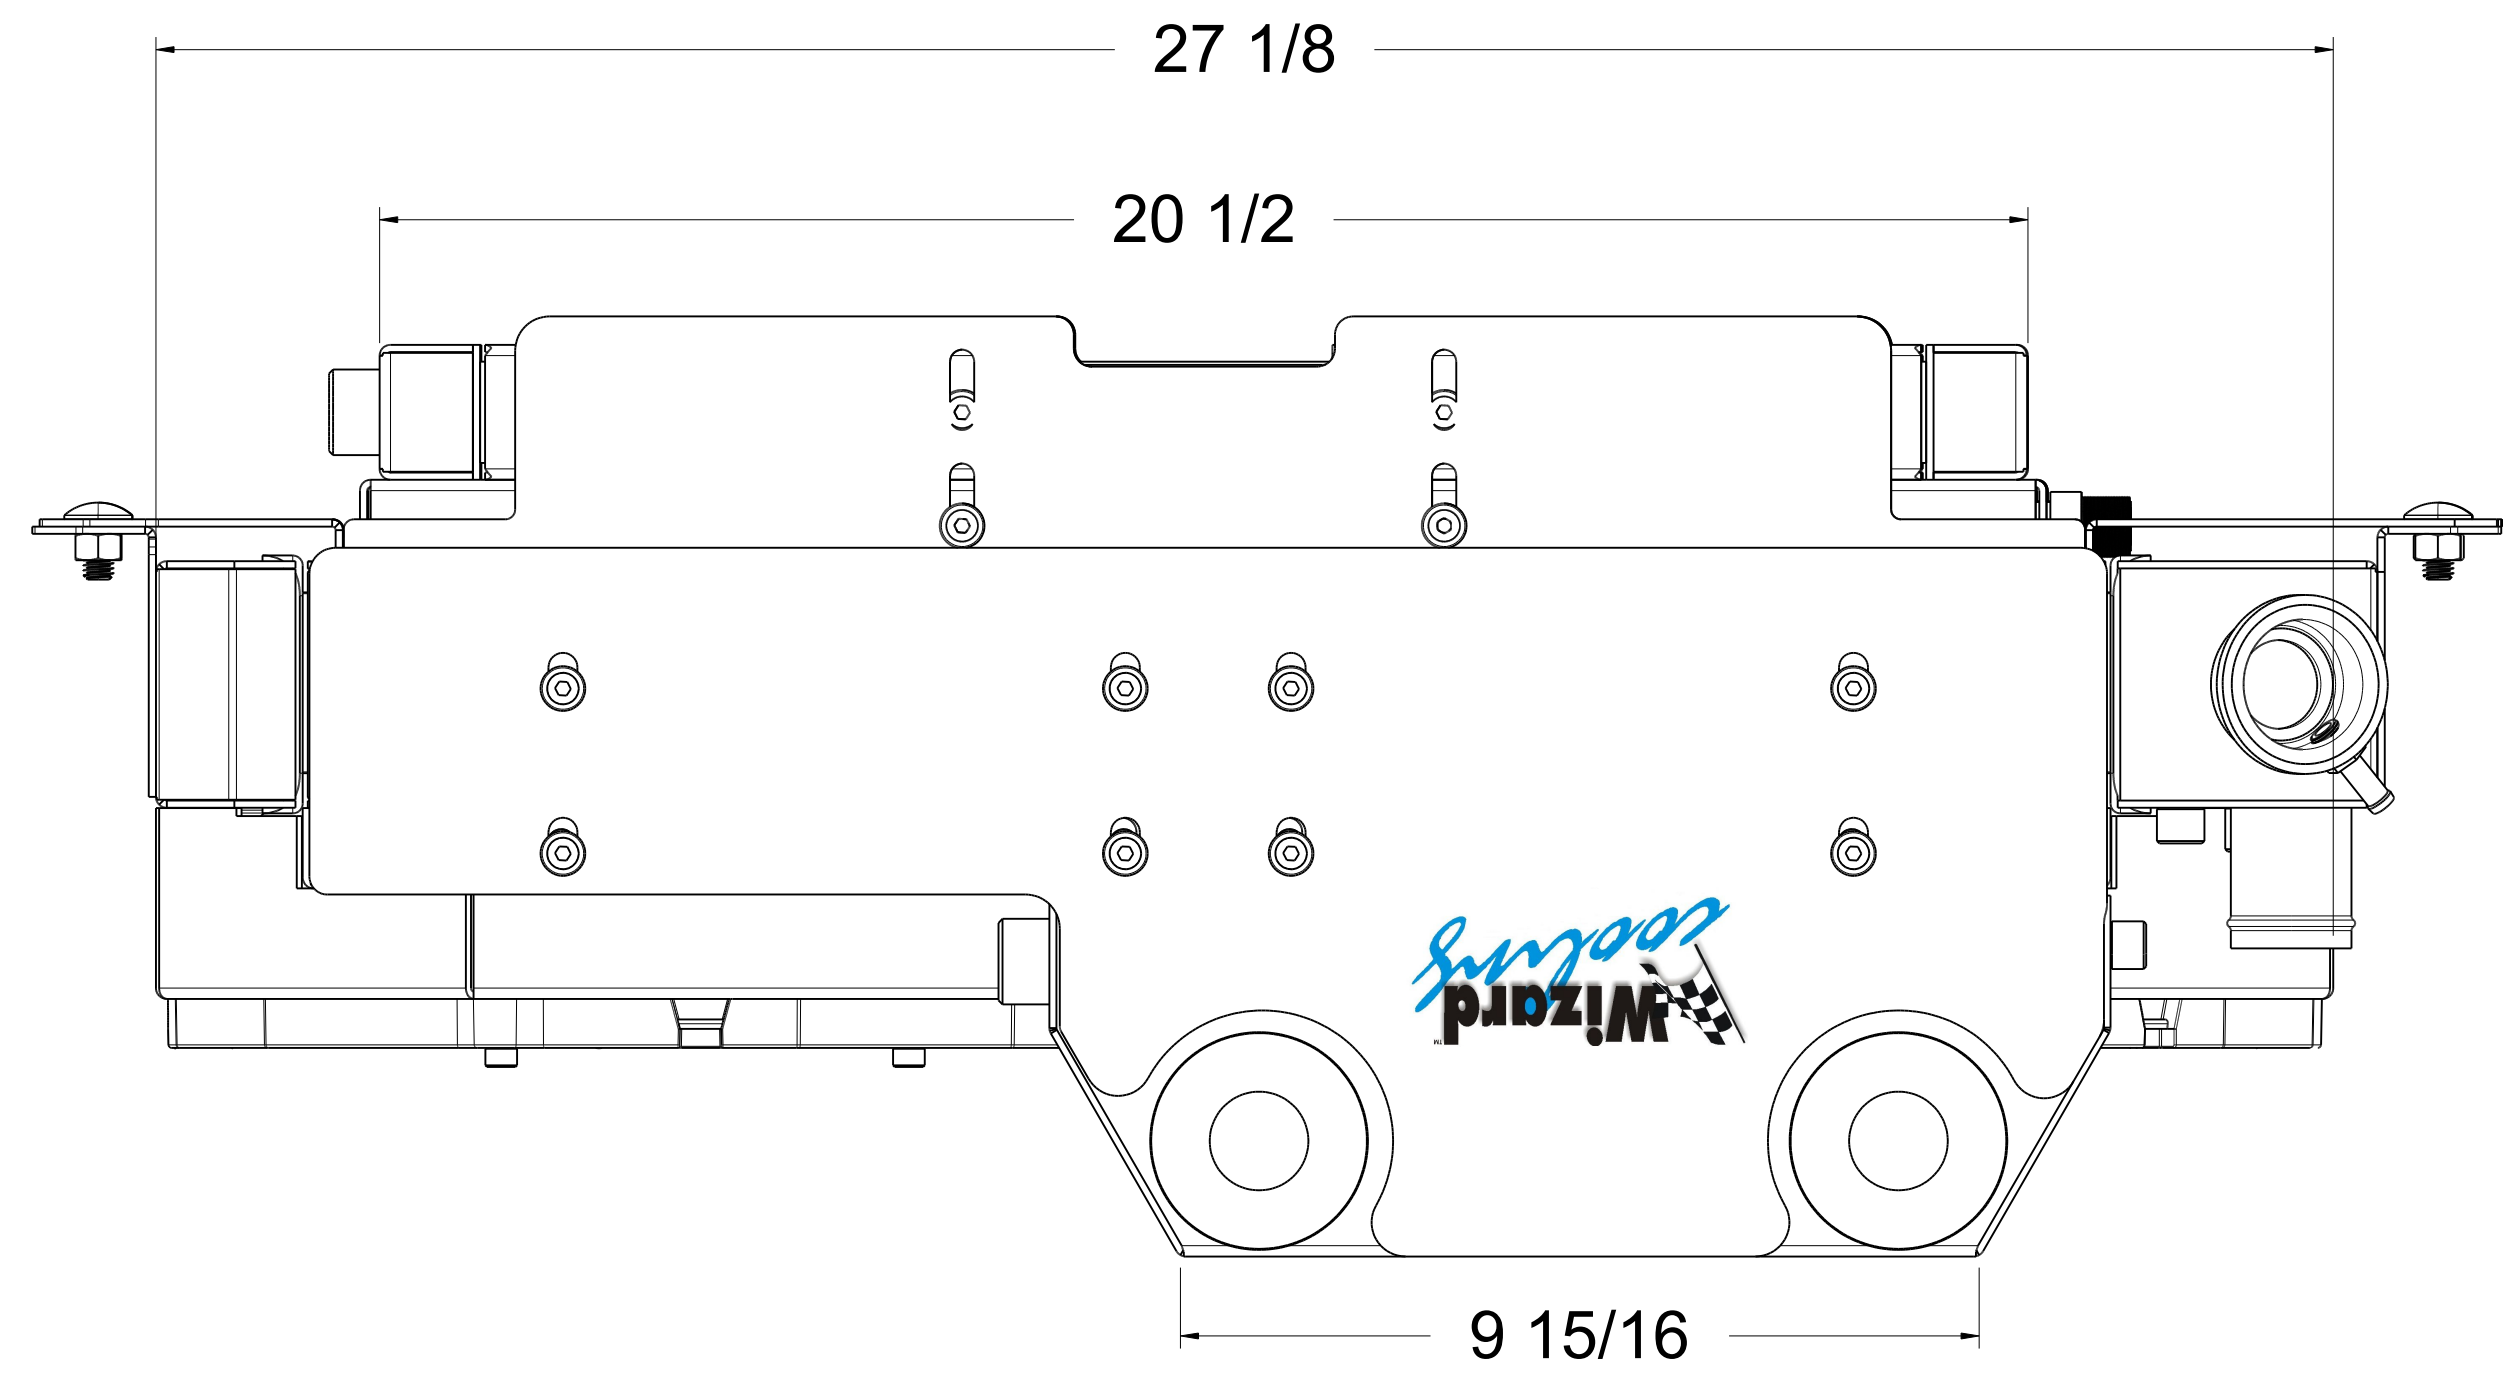

Assembly Part #	Transmission	Fan Type	Core Type
1-370-102LTBLACINXX	Manual	12" Brushless	Standard (2 Rows of 1" Tubes)
1-370-202LTBLACINXX	Manual	12" Brushless	Upgraded (2 Rows of 1.25" Tubes)

Wizard
cooling
Custom Aluminum Radiators
www.wizardcooling.com

Contact Us:
716-655-6760

Part Number
1-370-LTBLACINXX
Manual Transmission