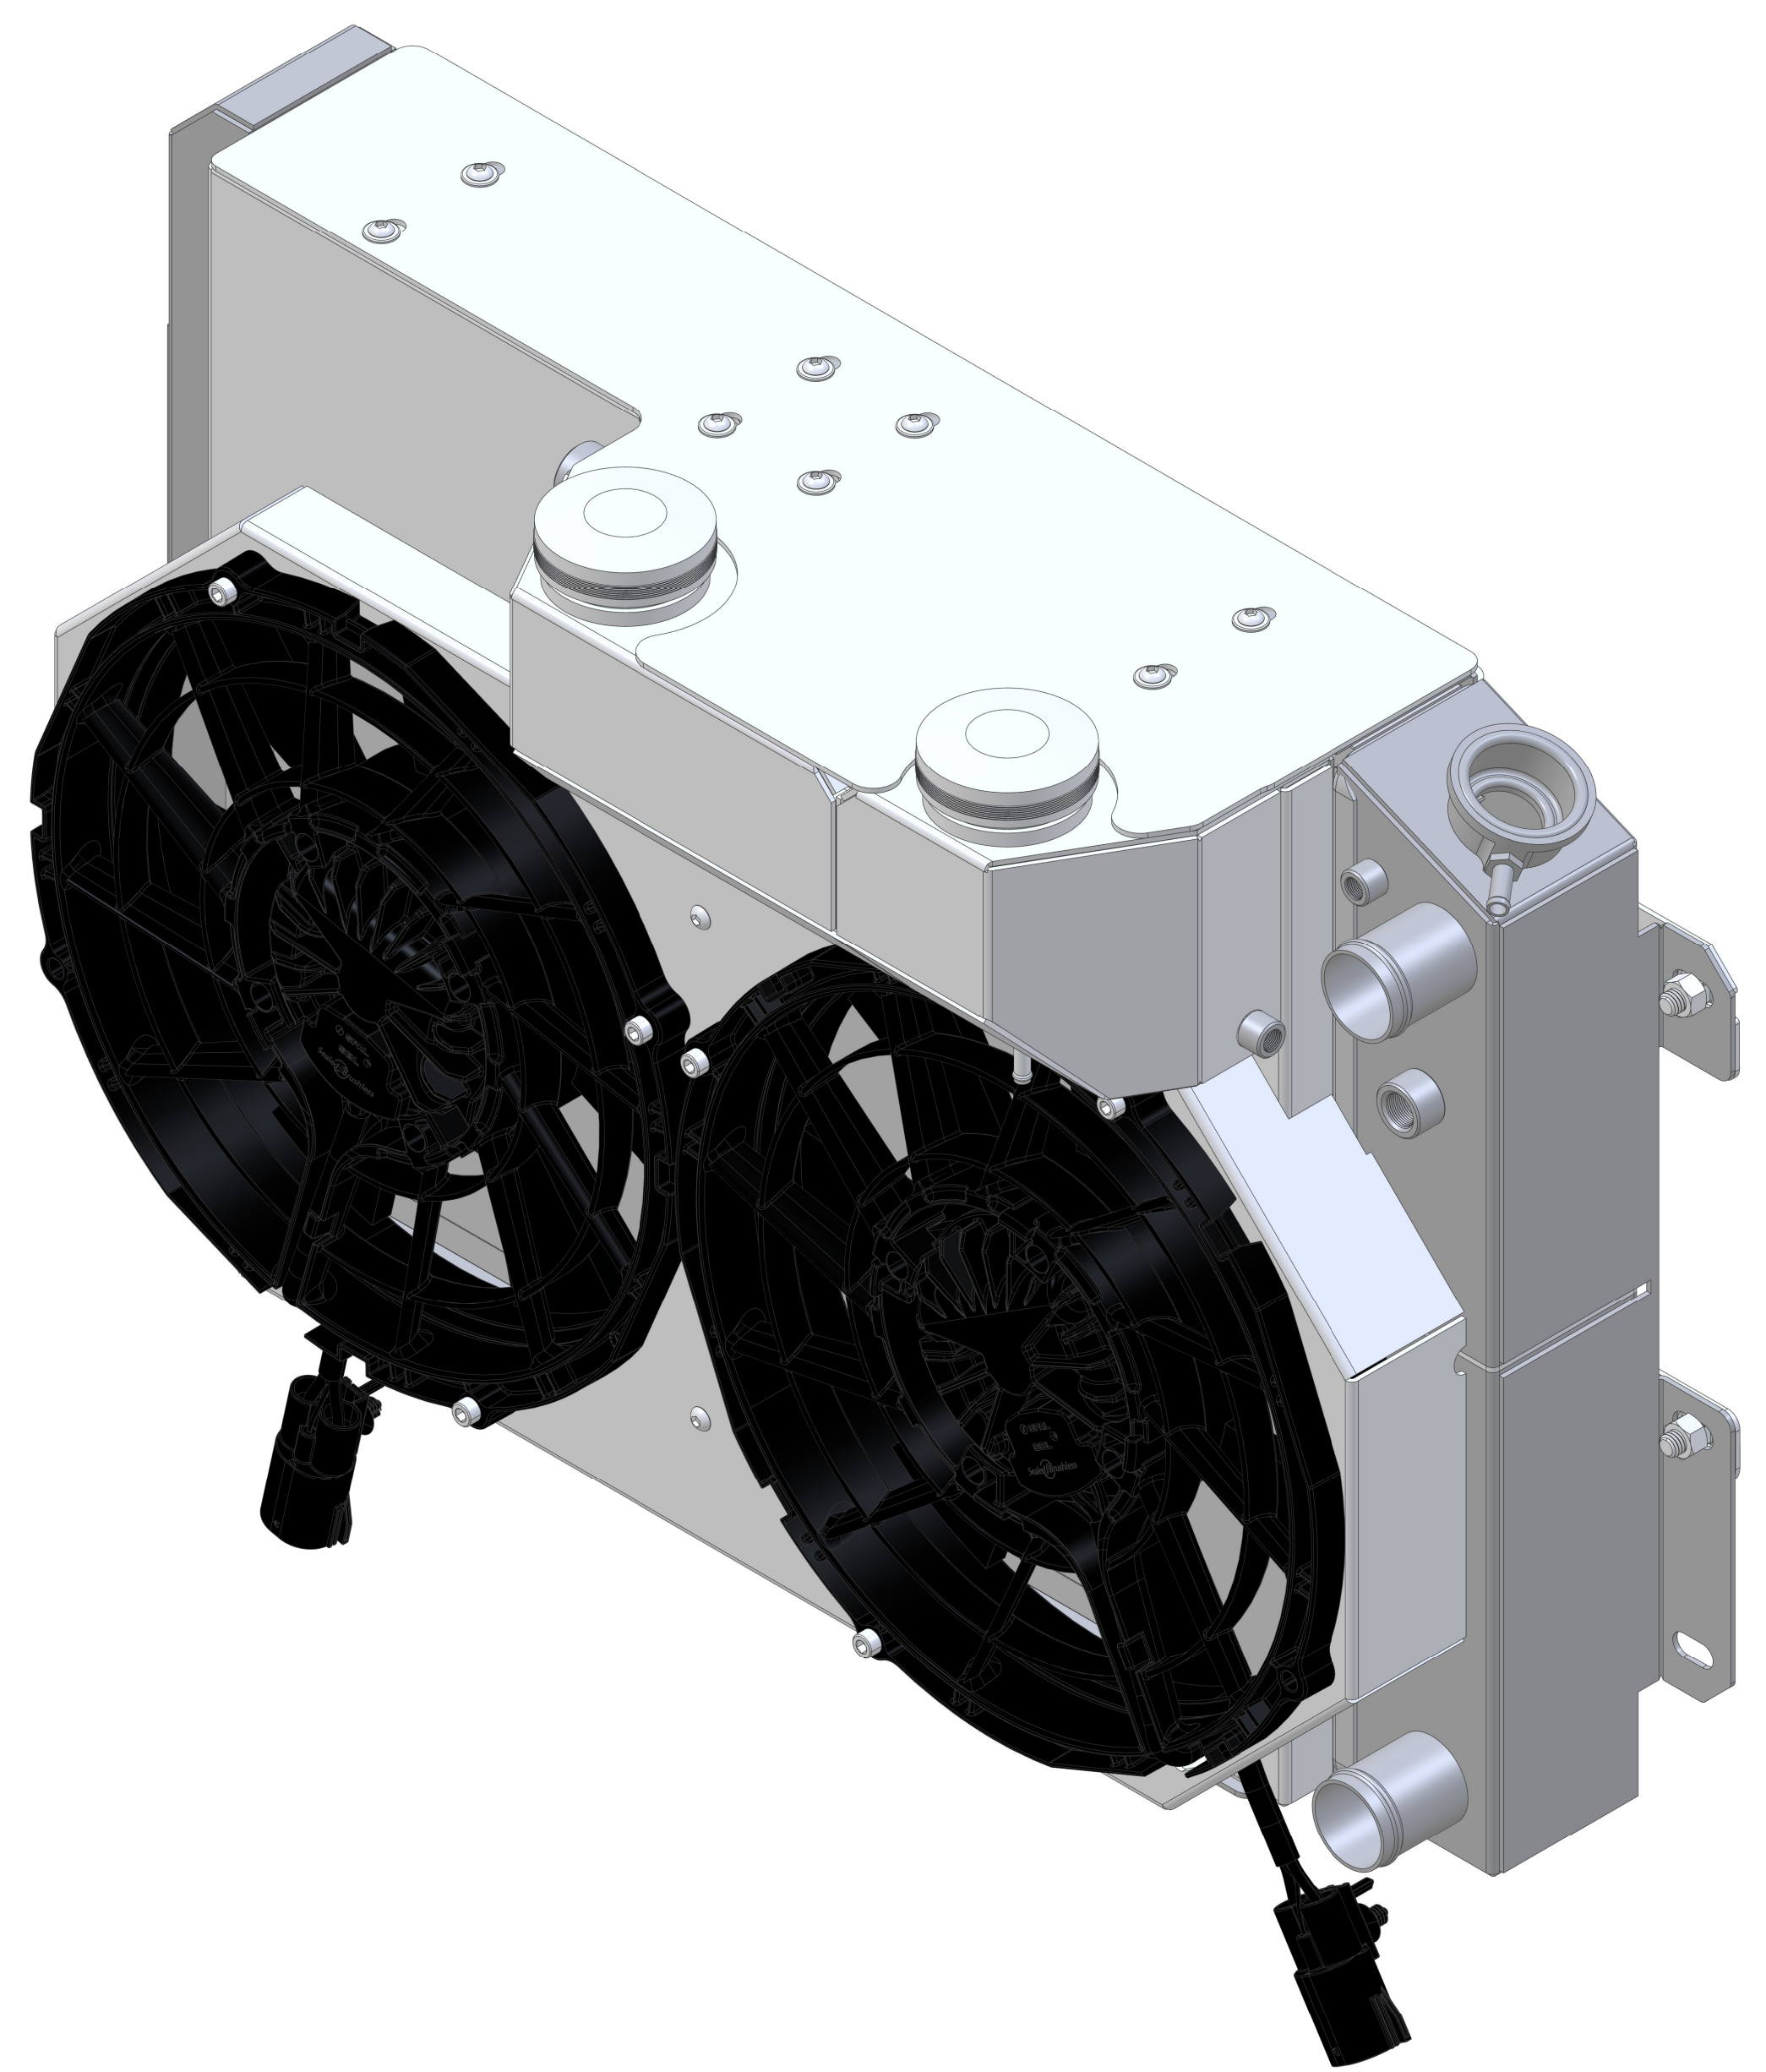

Assembly Part #	Transmission	Fan Type	Core Type
1-370-102LTBLACINXX	Manual	12" Brushless	Standard (2 Rows of 1" Tubes)
1-370-202LTBLACINXX	Manual	12" Brushless	Upgraded (2 Rows of 1.25" Tubes)

Wizard
cooling
Custom Aluminum Radiators
www.wizardcooling.com

Contact Us:
716-655-6760

Part Number
1-370-LTBLACINXX
Manual Transmission