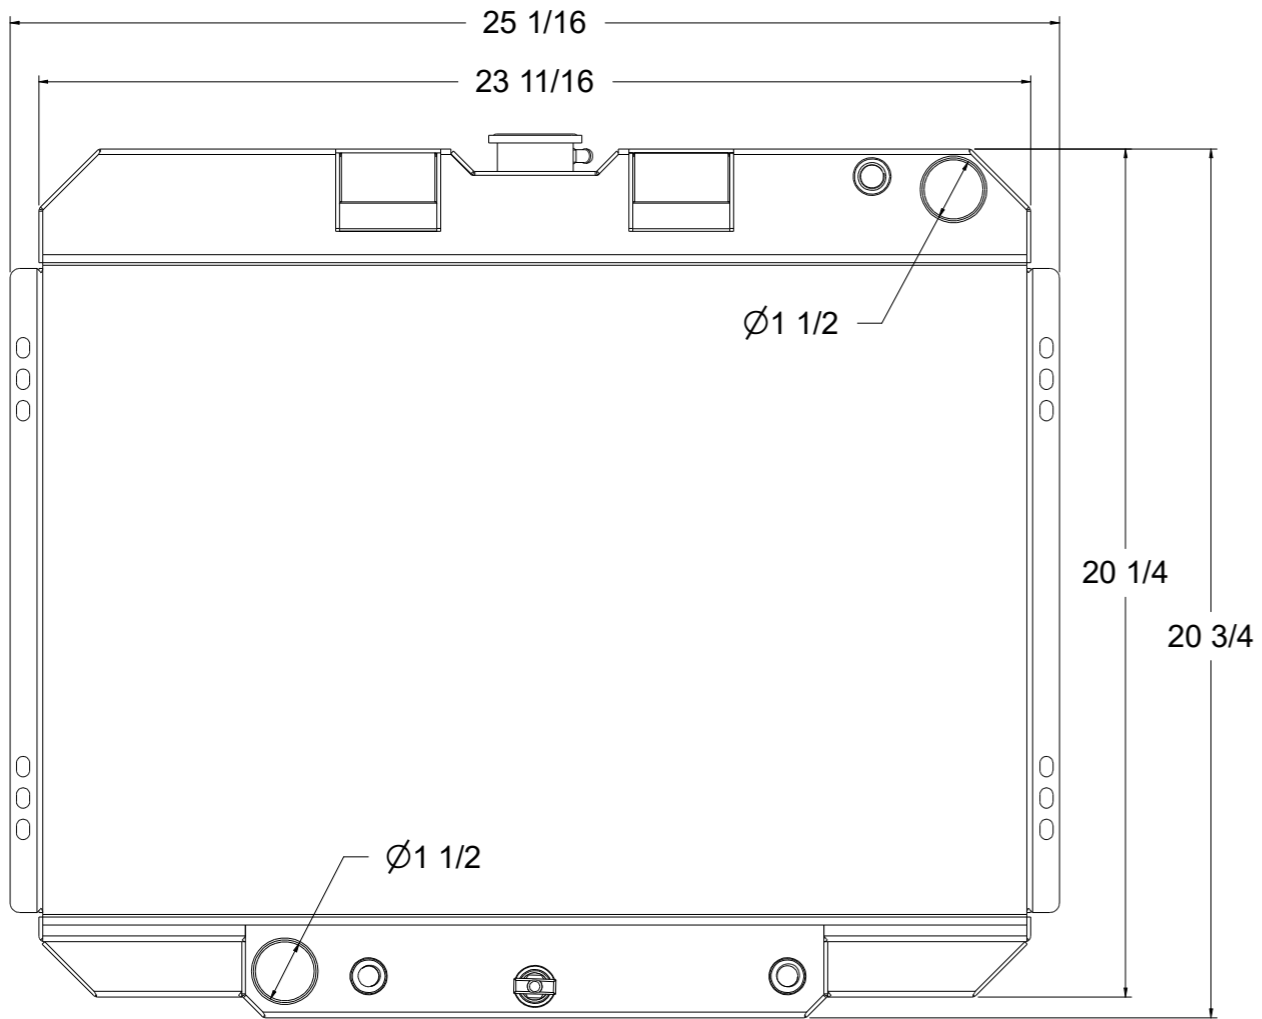

8 7 6 5 4 3 2 1

D

D

C

C

B

B

A

Assembly Part #	Transmission	Core Size
1-379-110CS	Automatic	Standard (2 Rows of 1" Tubing)
1-379-210CS		Upgraded (2 Rows of 1.25" Tubing)

Wizard
cooling
Custom Aluminum Radiators
www.wizardcooling.com

Contact Us:
716-655-6760

Part Number
1-379-CS
(Automatic)
Radiator

8 7 6 5 4 3 2 1