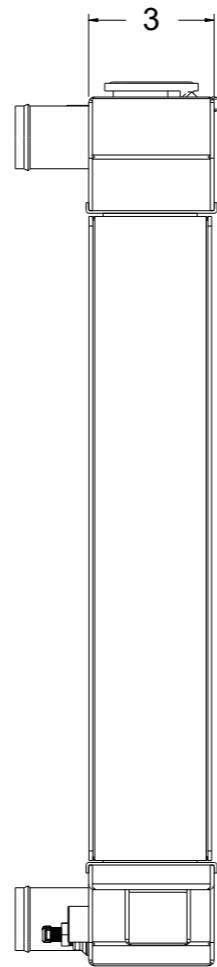

8 7 6 5 4 3 2 1

D

D

C

C

B

B

A

Assembly Part #	Transmission	Core Size
1-379-110CS	Automatic	Standard (2 Rows of 1" Tubing)
1-379-210CS		Upgraded (2 Rows of 1.25" Tubing)

Wizard
cooling
Custom Aluminum Radiators
www.wizardcooling.com