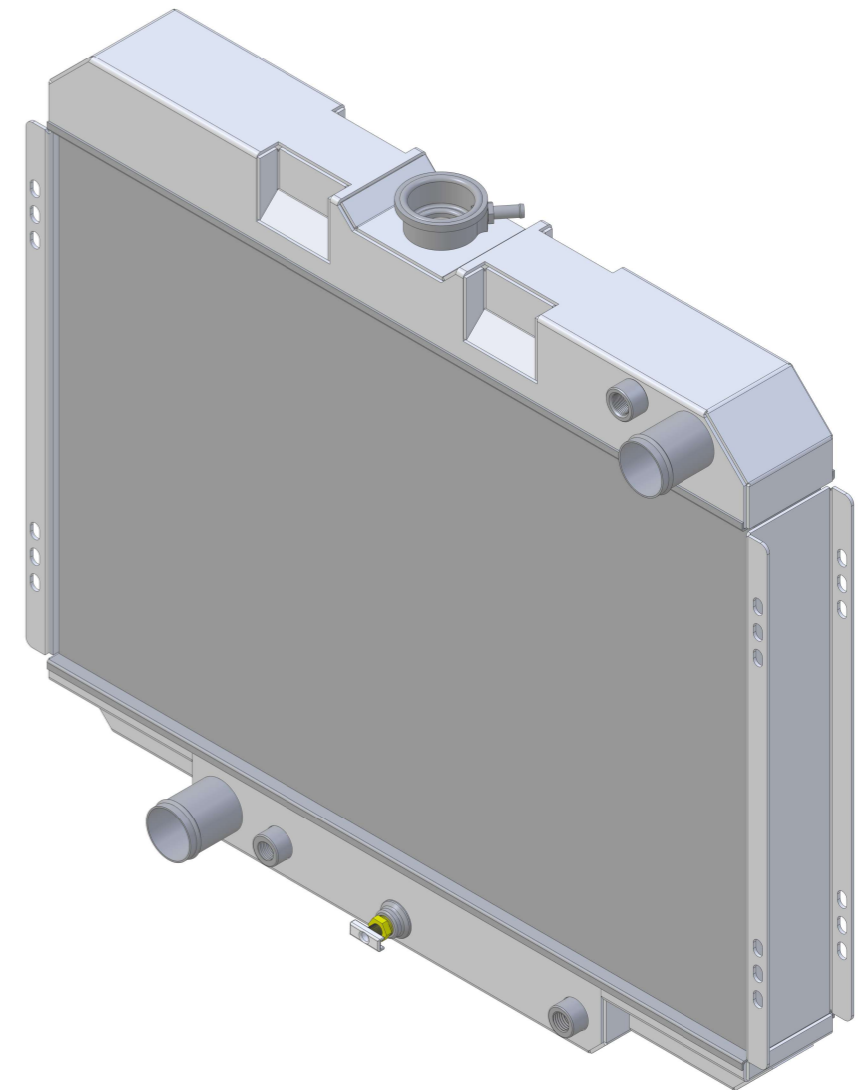

8 7 6 5 4 3 2 1

D

D

C

C

B

B

A

Assembly Part #	Transmission	Core Size
1-379-110CS	Automatic	Standard (2 Rows of 1" Tubing)
1-379-210CS		Upgraded (2 Rows of 1.25" Tubing)

Wizard
cooling
Custom Aluminum Radiators
www.wizardcooling.com